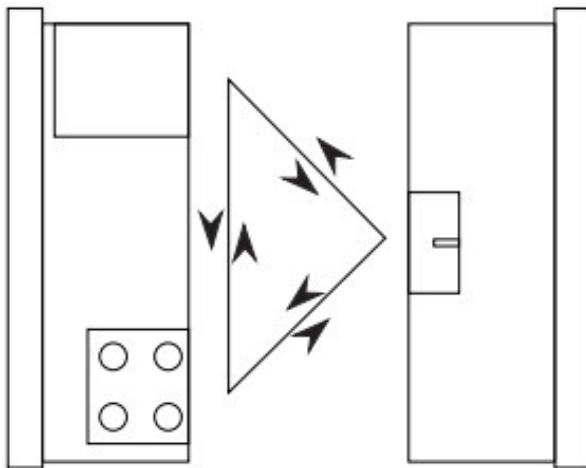

Parallel Kitchen

A long, narrow kitchen layout with services on one or both sides, and an aisle running down the center, a parallel kitchen is great for keeping essential kitchen services in a tight cluster and using the classic kitchen movement triangle efficiently.