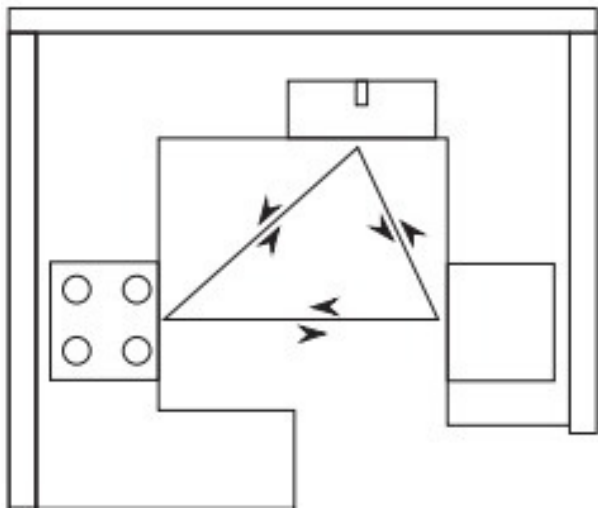

Hinged Wardrobe

Sliding Wardrobe

G-Shaped Kitchen

A G-shaped kitchen layout works well for kitchens that are between 3.00 to 5.50 meters or 10 to 18 feet wide. Great for big families, it offers plenty of counter space to provide separate areas to accommodate the food prep needs of multiple age groups