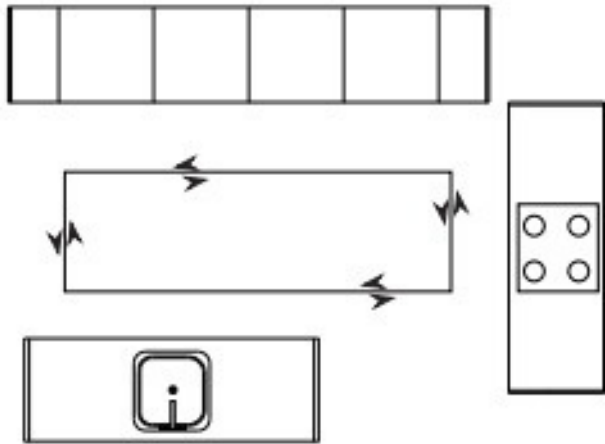

Hinged Wardrobe

Sliding Wardrobe

G-Shaped Kitchen

A G-shaped kitchen layout works well for kitchens that are between 3.00 to 5.50 meters or 10 to 18 feet wide. Great for big families, it offers plenty of counter space to provide separate areas to accommodate the food prep needs of multiple age groups