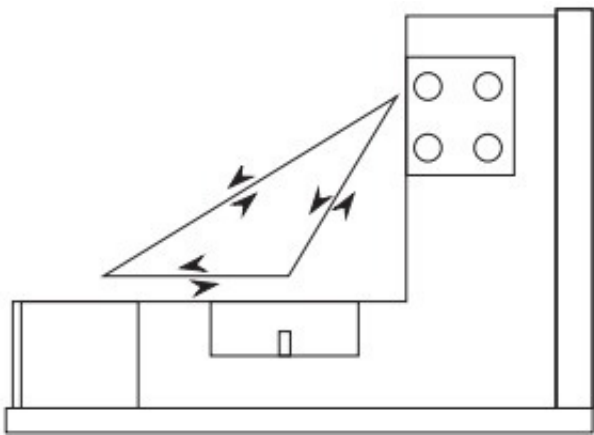

L-Shaped Kitchen

An L-shaped kitchen is perfect for small areas since it provides plenty of flexibility while maximising room space. It also offers a natural and ergonomic way to separate kitchen tasks. One side can be dedicated to food preparation and cooking, while the other is reserved for clean-up.