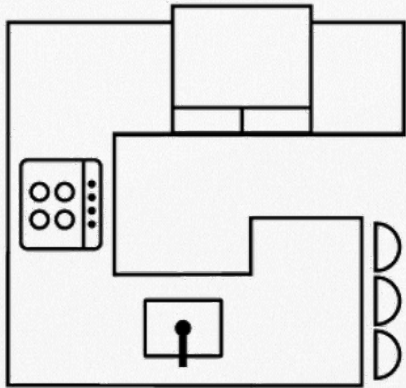

Kitchen Designs

Fino Kraft offers a wide range of modular kitchen designs with premium accessories and hardware, crafted to enhance the beauty and functionality of your home.

G-Shaped Kitchen