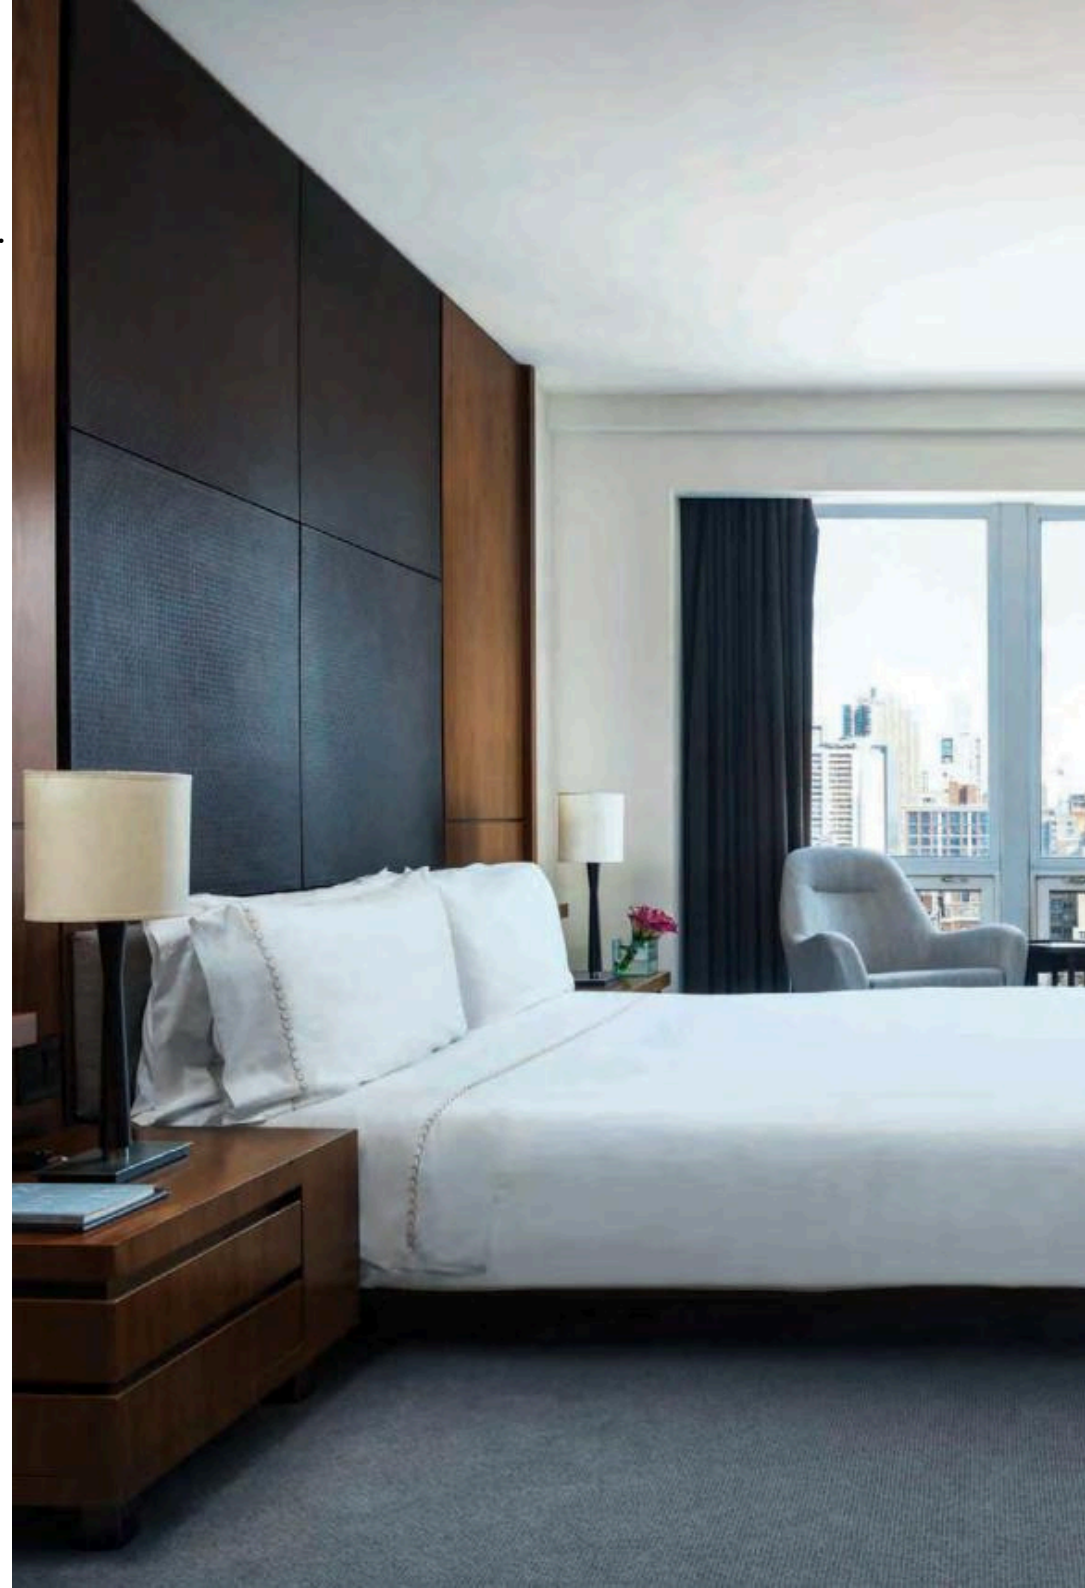

FIND YOUR PRODUCT

Find your product, the one that meet your expectations, your taste.