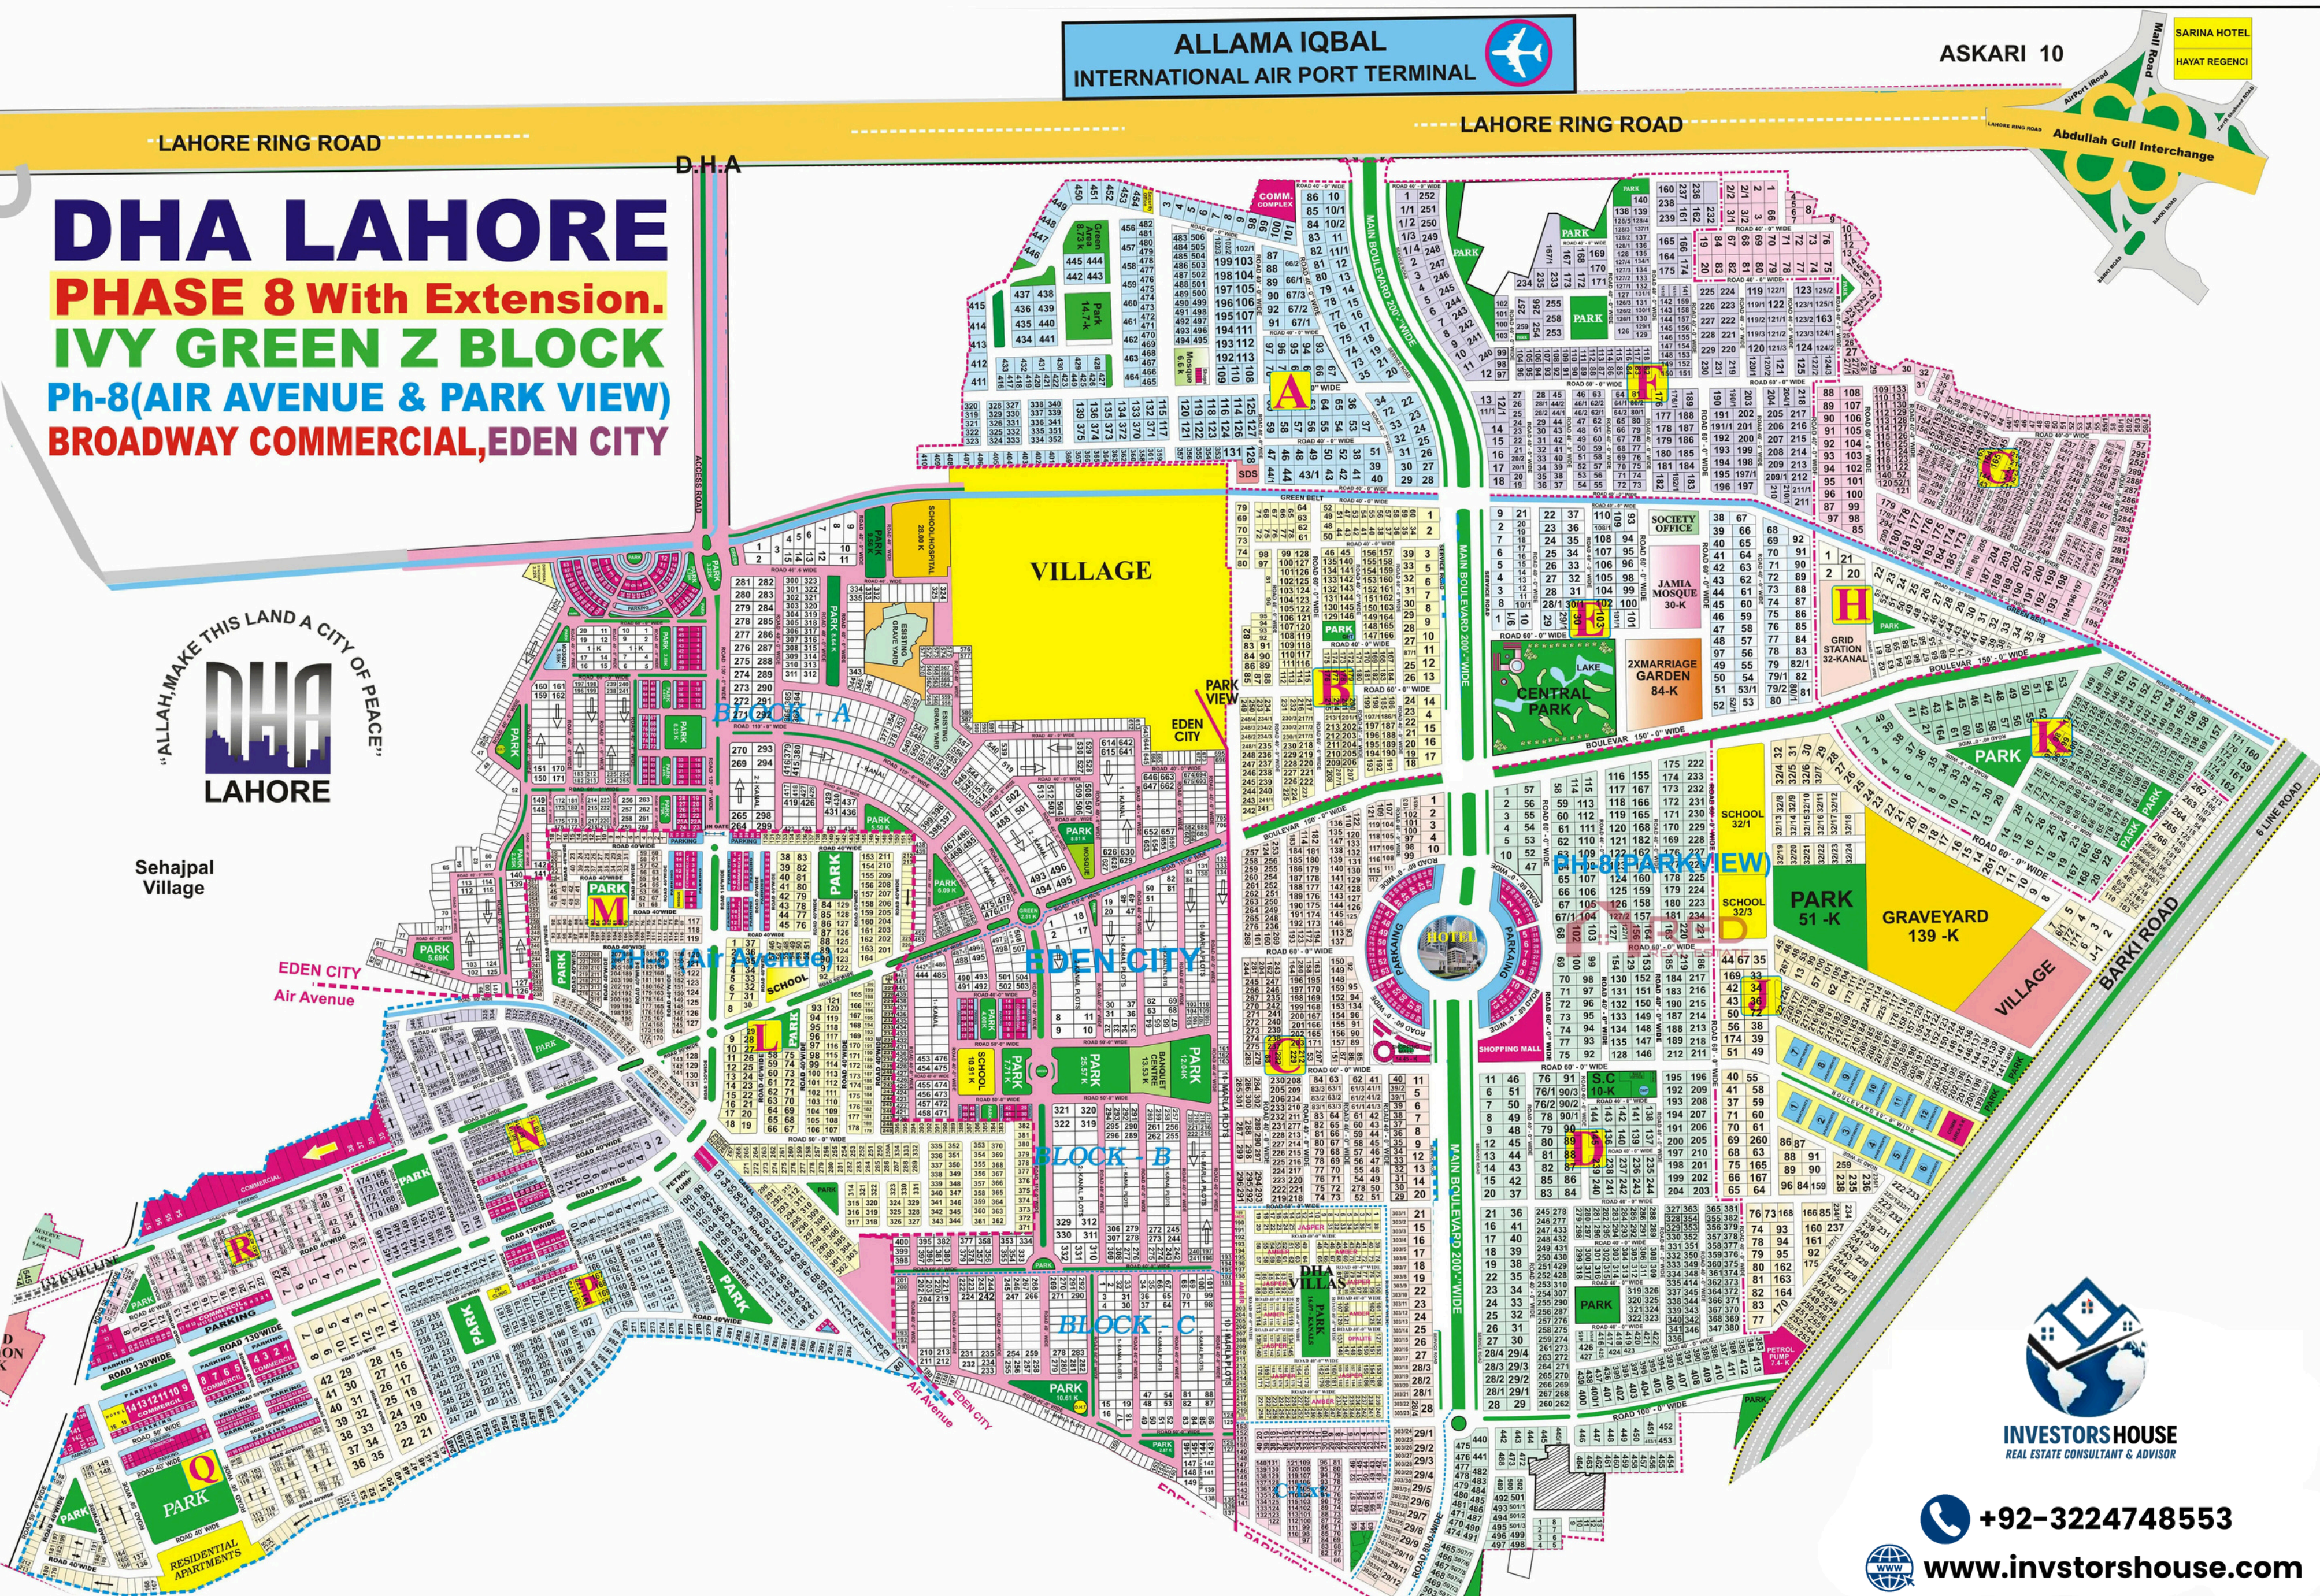

DHA LAHORE

PHASE 8 With Extension.

IVY GREEN Z BLOCK

Ph-8(AIR AVENUE & PARK VIEW)

BROADWAY COMMERCIAL, EDEN CITY

Shehjal Village

INVESTORSHOUSE
REAL ESTATE CONSULTANT & ADVISOR

+92-3224748553