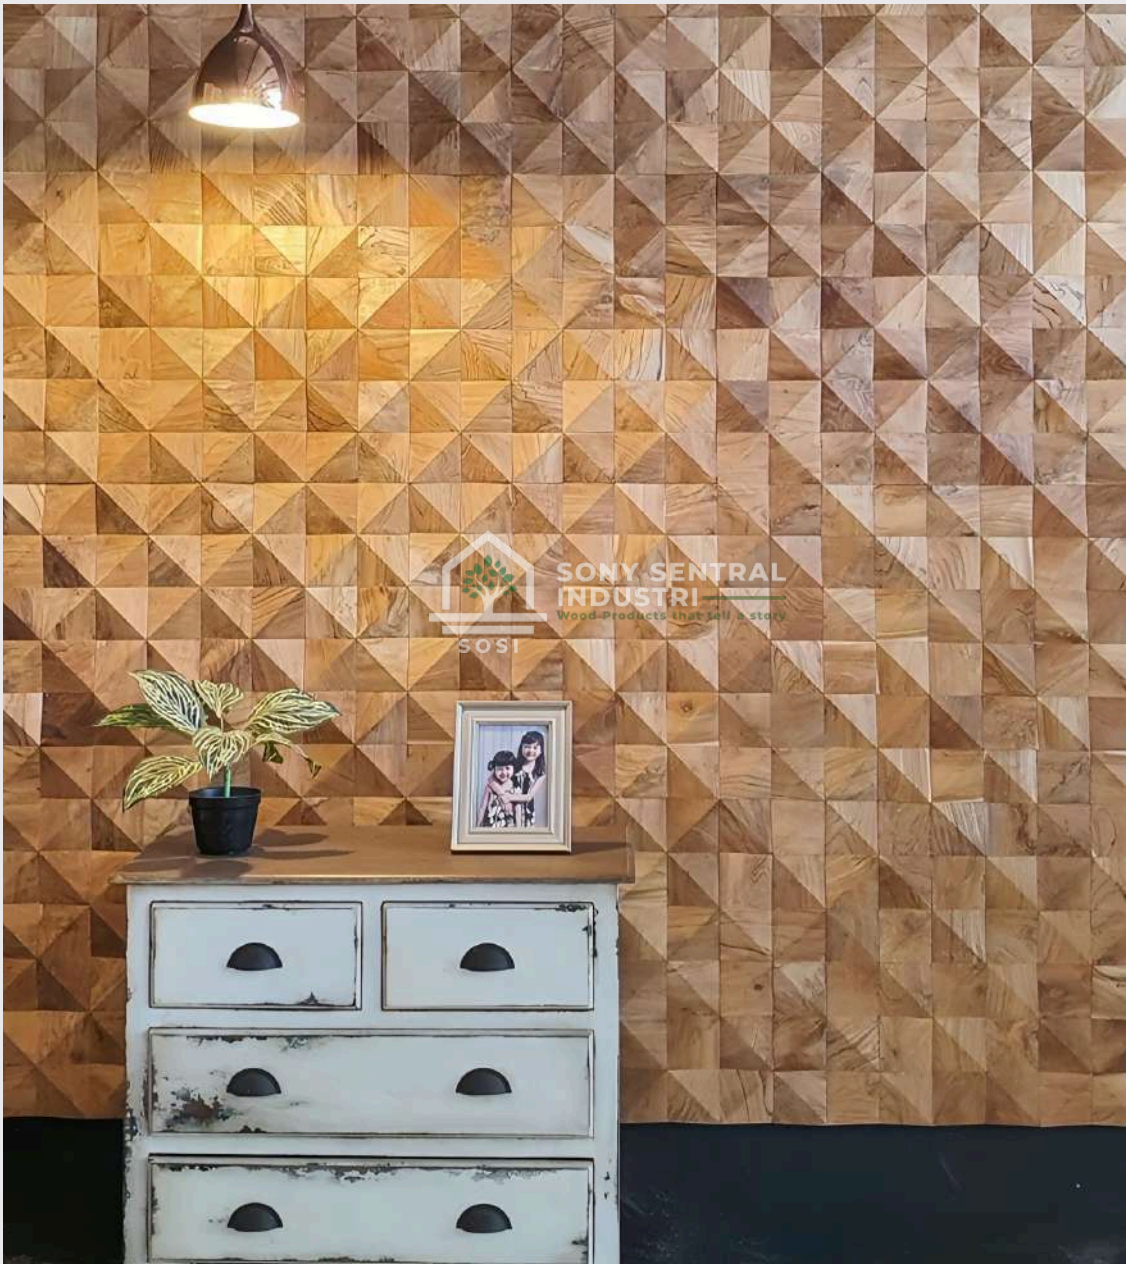

**SONY SENTRAL
INDUSTRI**
Wood Products that tell a story
SOSI