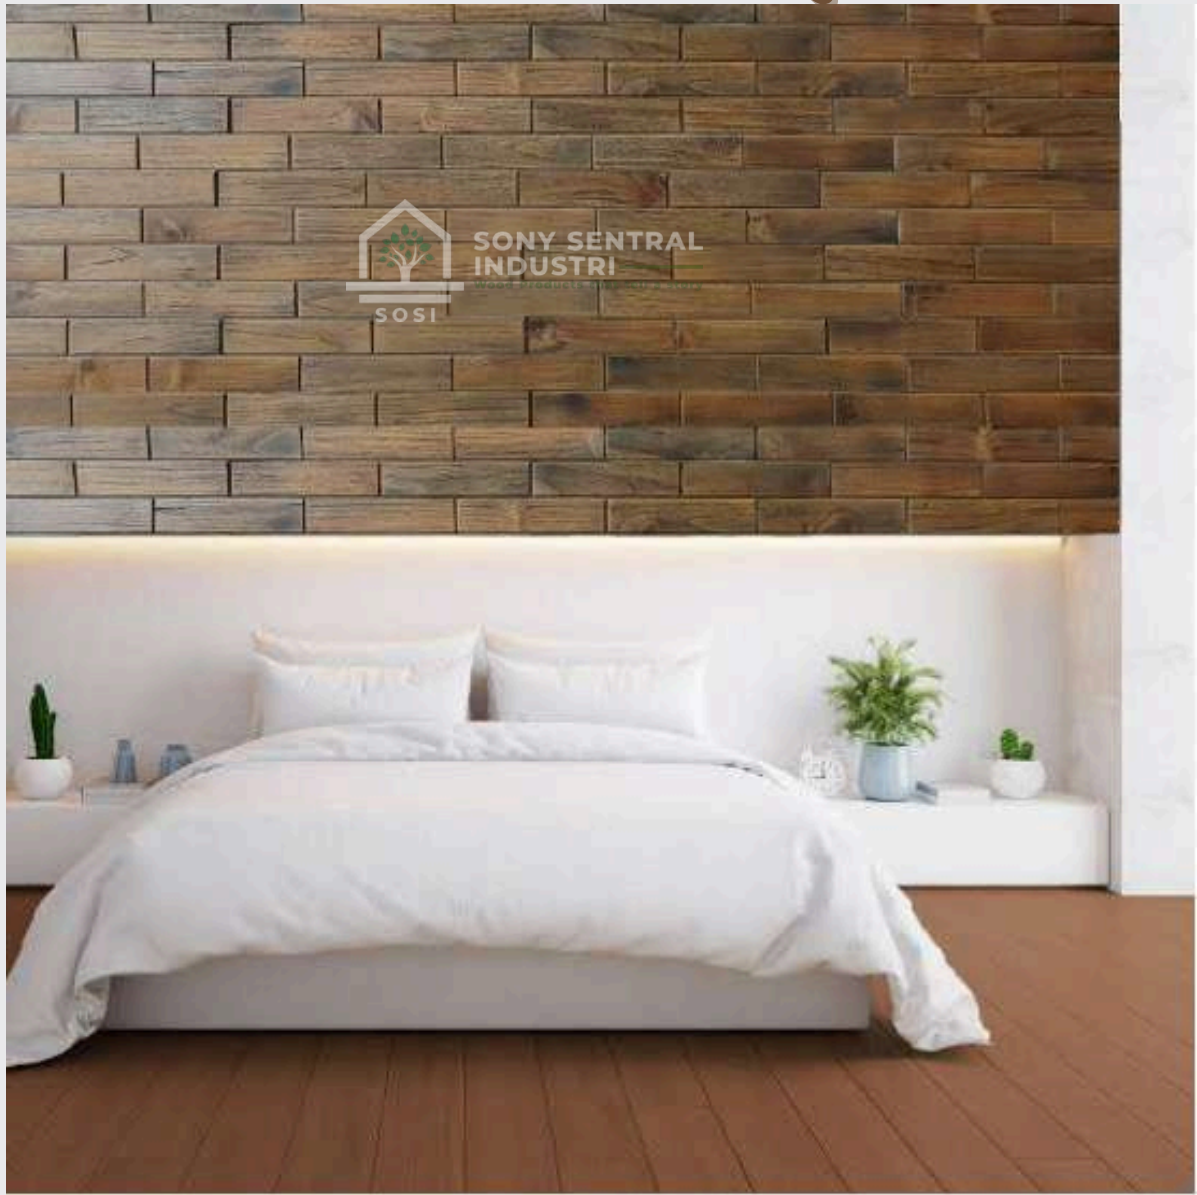

Wood Brick

Antique

ii Isi
B