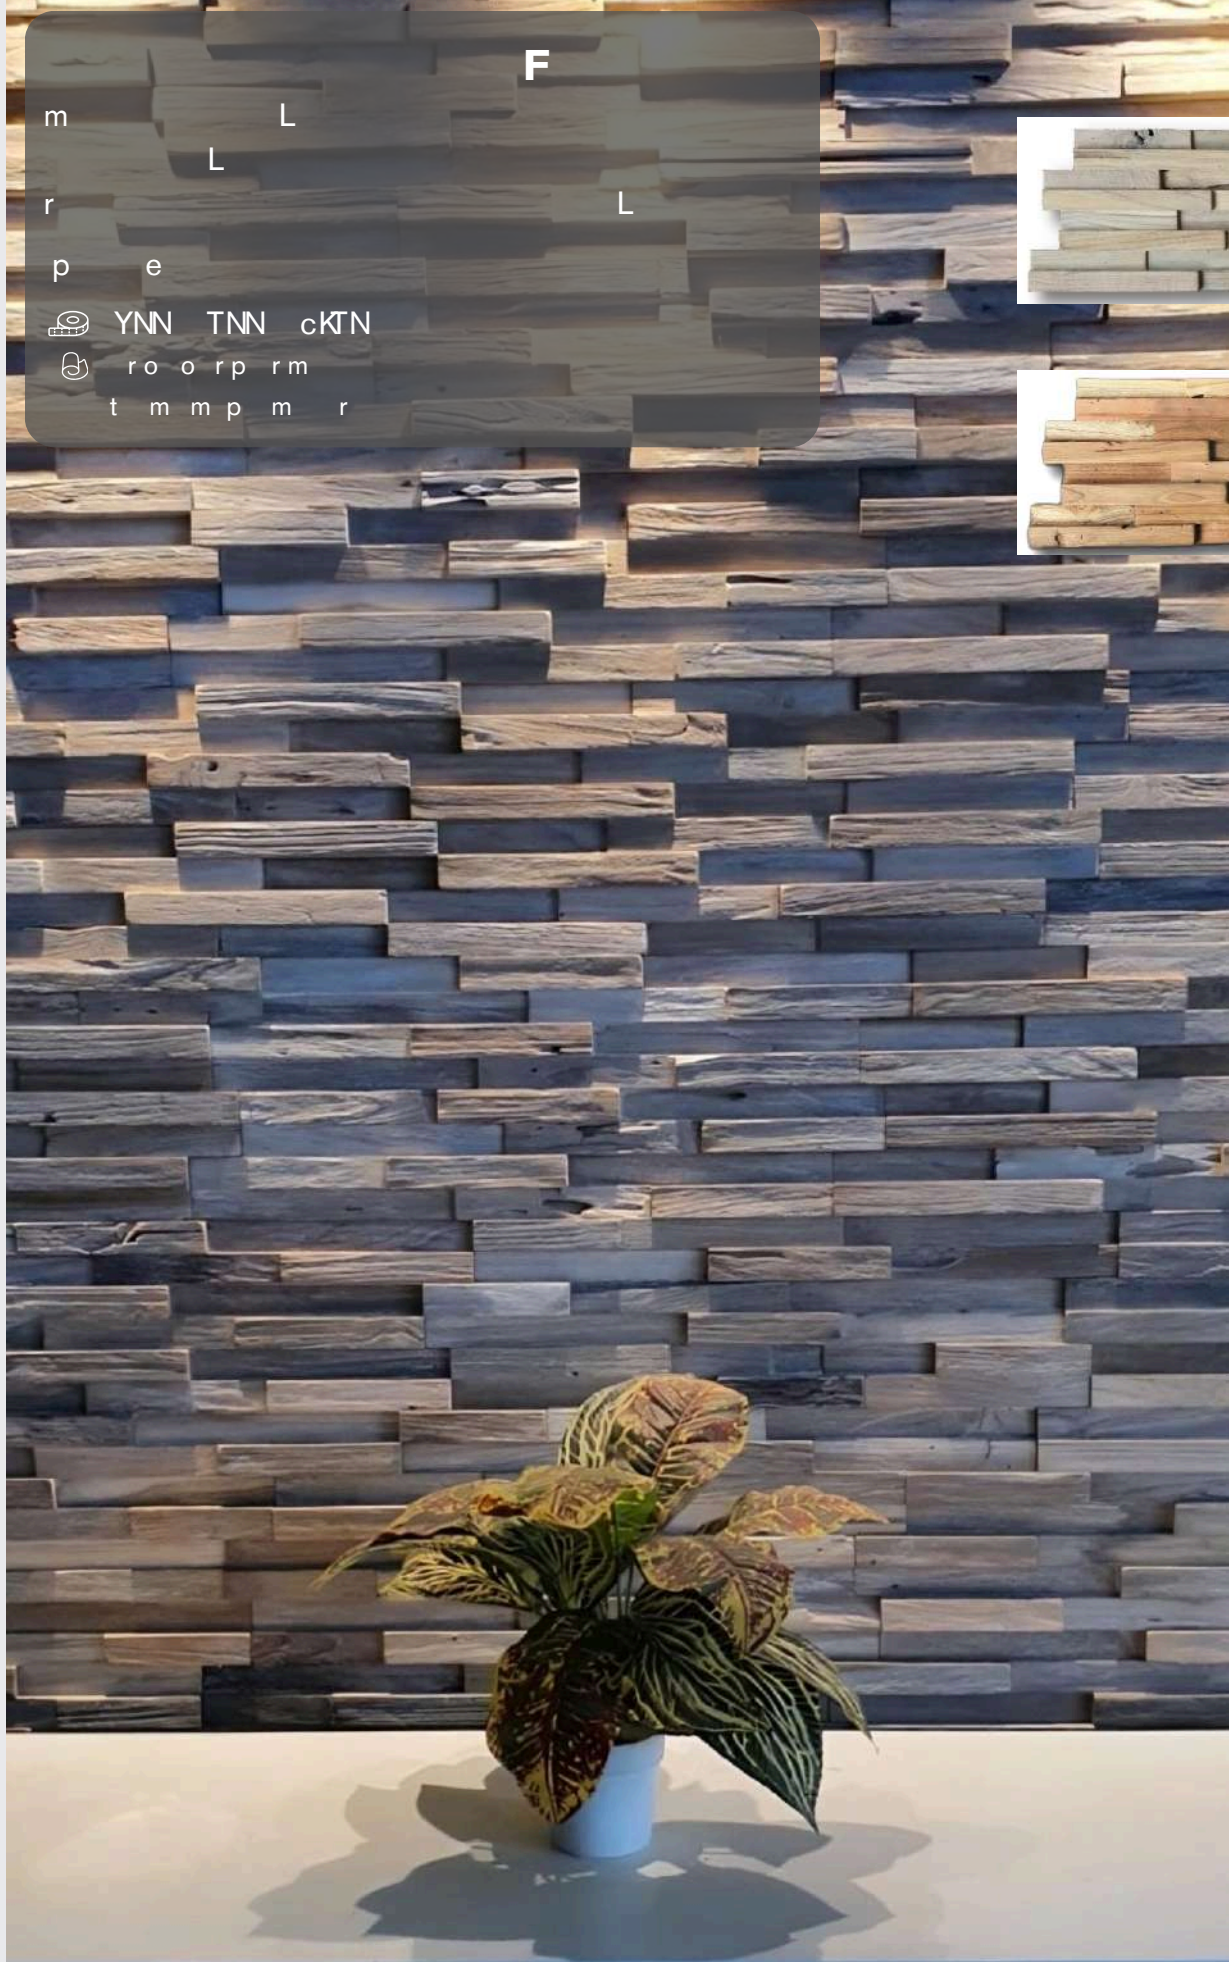

F
m L L
r L L
p e
YNN TNN cKN
ro orp rm
t m mp m r