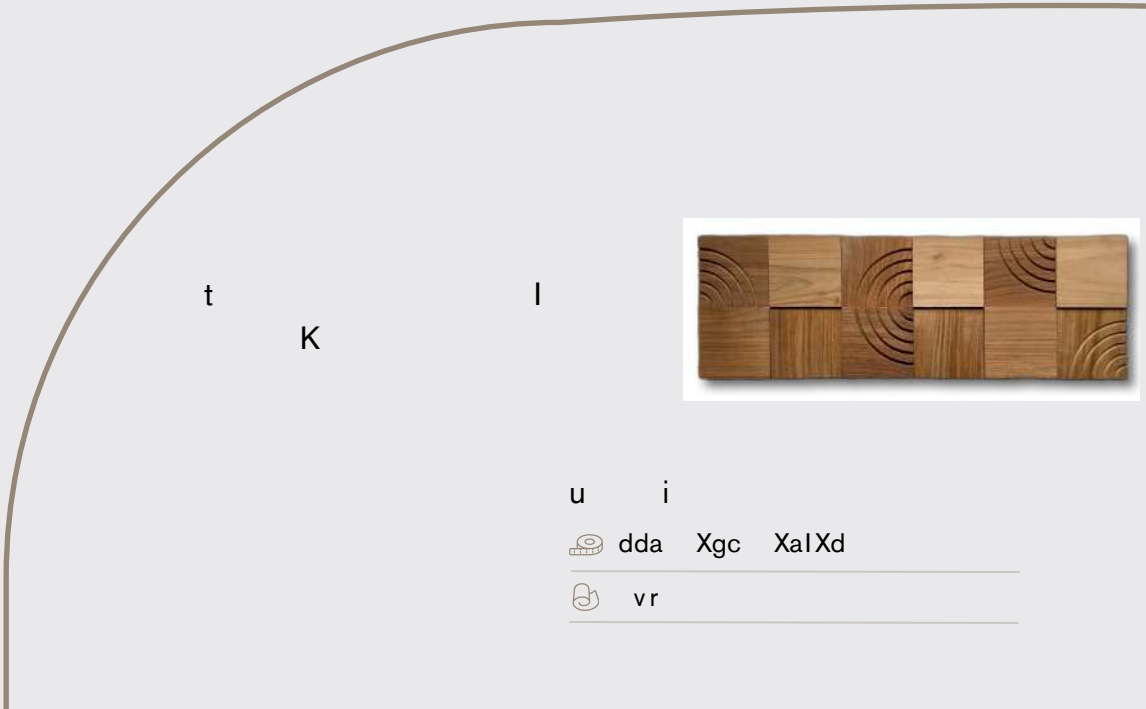

t K l

u i

dda Xgc XalXd

vr

SONY SENTRAL
INDUSTRI

Wood Products that tell a story

SOSI

SONY SENTRAL
INDUSTRI

Wood Products that tell a story

SOSI