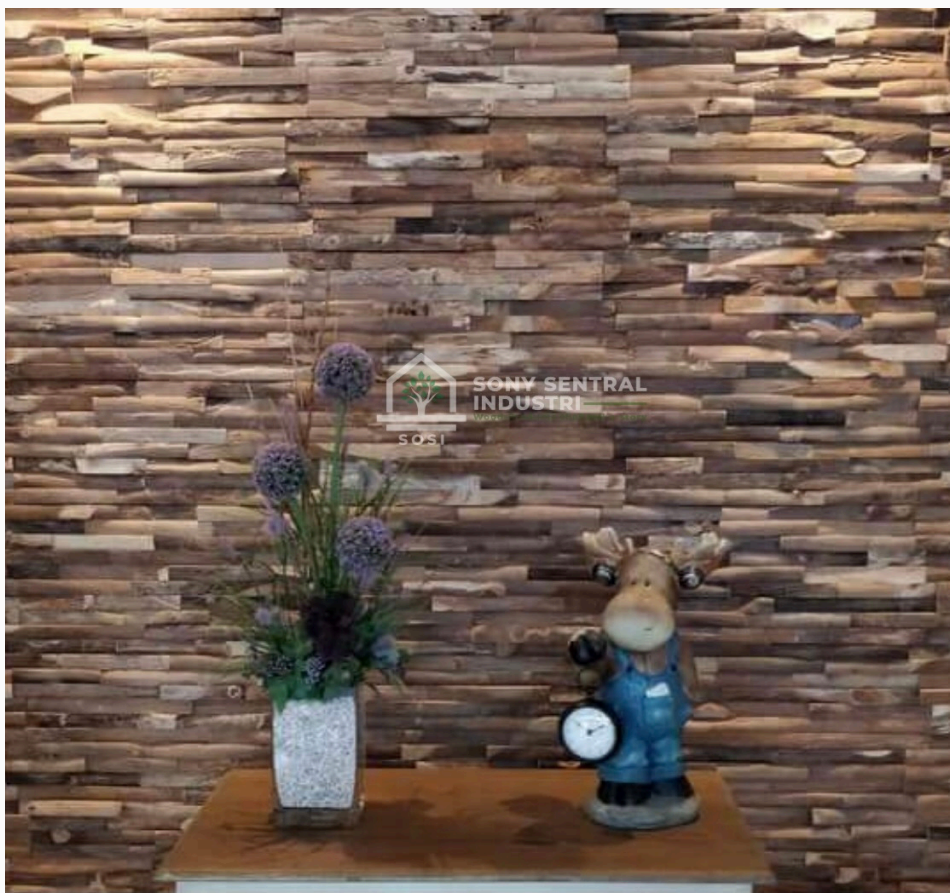

3D WALL CLADDING

VOLCANO WOOD

The "volcano" effect is achieved through special carving techniques that highlight the deep grains, and contours of the wood, creating a rugged, dramatic look. This cladding is highly durable, eco-friendly, and ideal for accent walls in residential, commercial, and hospitality spaces, adding warmth and a bold, natural aesthetic.

Details:

SIZE (MM): 495 X 225 X 8-23

MATERIAL: TEAK ROOT

COLOR: NATURE & GREY

BARK WOOD

Part of the wood bring forest atmosphere into your room.
Pressure treatment make the wood more durable.

Details:

SIZE (MM): 500 X 200 X 8-20

MATERIAL: TEAK BARK

COLOR: NATURE

**SONY SENTRAL
INDUSTRI**

Wood Products that tell a story

PYRAMID WOOD

Simplicity makes your home look amazing. With the wisdom of ancientship warms your home.

Details:

SIZE (MM): 552 X 184 X 14

MATERIAL: TEAK

COLOR: NATURE & GREY

BARREL WOOD

It features curved or contoured pieces, resembling the staves of a barrel. Known for its durability, rich grain, and natural resistance to moisture and pests, teak cladding enhances spaces with warmth and timeless beauty