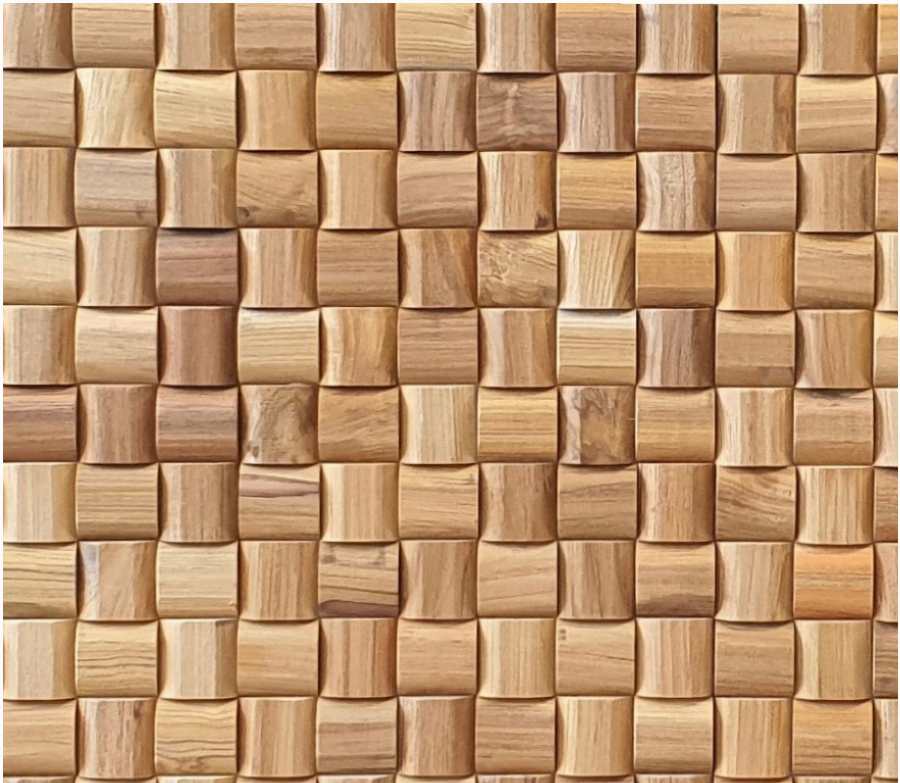

MATERIAL: TEAK BARK

COLOR: NATURE

**SONY SENTRAL
INDUSTRI**

Wood Products that tell a story

PYRAMID WOOD

Simplicity makes your home look amazing. With the wisdom of ancientship warms your home.

Details:

SIZE (MM): 552 X 184 X 14

MATERIAL: TEAK

COLOR: NATURE & GREY

BARREL WOOD

It features curved or contoured pieces, resembling the staves of a barrel. Known for its durability, rich grain, and natural resistance to moisture and pests, teak cladding enhances spaces with warmth and timeless beauty

Details:

SIZE (MM): 300 X 300 X 14

MATERIAL: TEAK

COLOR: NATURE

**SONY SENTRAL
INDUSTRI**

Wood Products that tell a story

STONE WOOD

Every piece is unique. Carved like stone, bring warm and stunning ambience in your home. The benefit of teak root bring art to your wall.