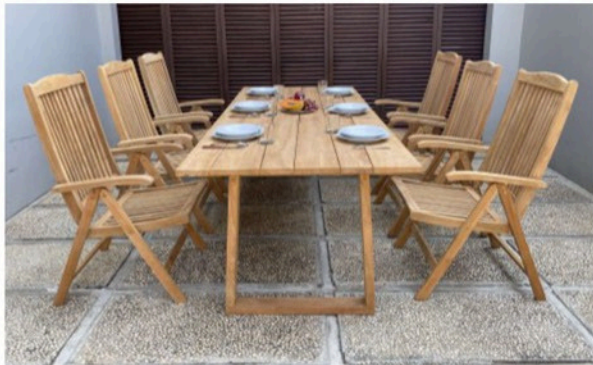

Teak Set

**Tretes Dining Table
With Bali Folding Armchair**

**Tretes Dining Table
With Bali Folding Chair**

**Tretes Dining Table
With Blitar Reclining Chair**

**Tretes Dining Table
With Gresik Reclining Chair**

Teak Set

**Tretes Dining Table
With Helsinki Reclining Chair**

**Nusa Dua Dining Table 200x120cm
With Bali Folding ArmChair**

**Nusa Dua Dining Table 200x120cm
With Bali Folding Chair**

**Nusa Dua Dining Table 200x120cm
With Blitar Reclining Chair**