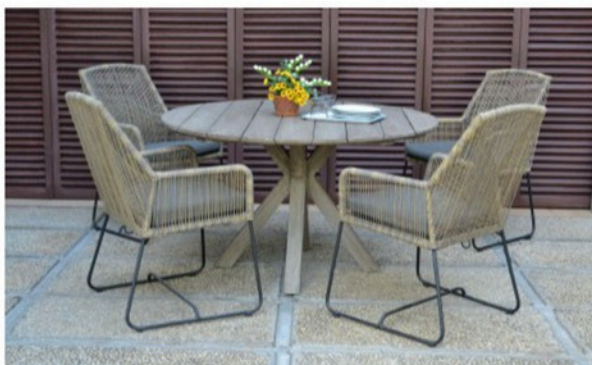

Teak Set

Surabaya Oval Ext. Table
180-240x100x75cm
with Skanör Dining Chair

Surabaya Oval Ext. Table
180-240x100x75cm
with Skanör Dining Chair

Jimbaran Dining Table
with Denpasar Dining Armchair

Kuta Dining Table
with Denpasar Dining Armchair