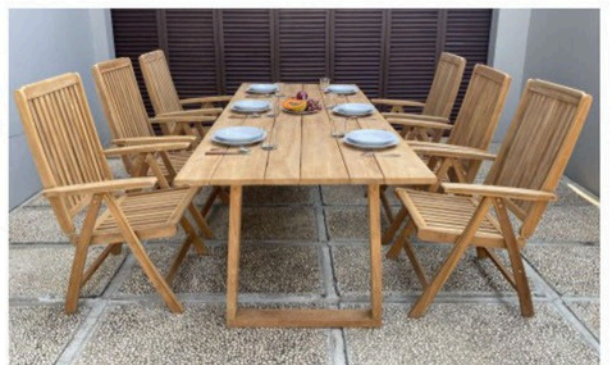

Teak Set

**Tretes Dining Table
With Bali Folding Armchair**

**Tretes Dining Table
With Bali Folding Chair**

**Tretes Dining Table
With Blitar Reclining Chair**

**Tretes Dining Table
With Gresik Reclining Chair**

Teak Set

**Tretes Dining Table
With Helsinki Reclining Chair**

**Nusa Dua Dining Table 200x120cm
With Bali Folding ArmChair**

**Nusa Dua Dining Table 200x120cm
With Bali Folding Chair**

**Nusa Dua Dining Table 200x120cm
With Blitar Reclining Chair**