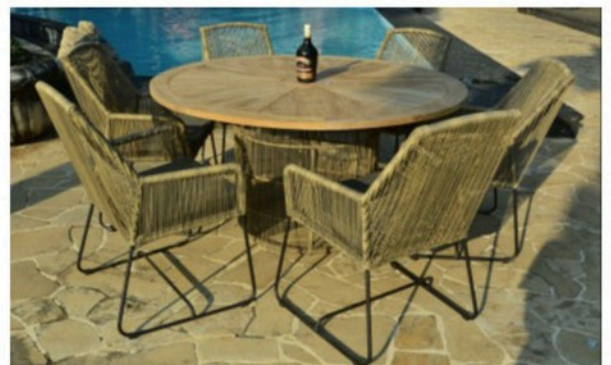

Denpasar Dining Set