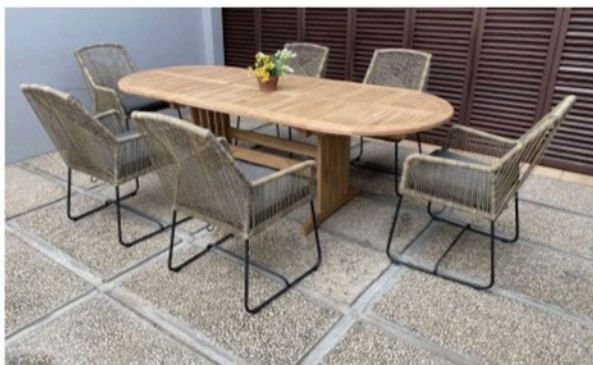

**Surabaya Oval Ext. Table
180-240x100x75cm
with Denpasar Dining Armchair**