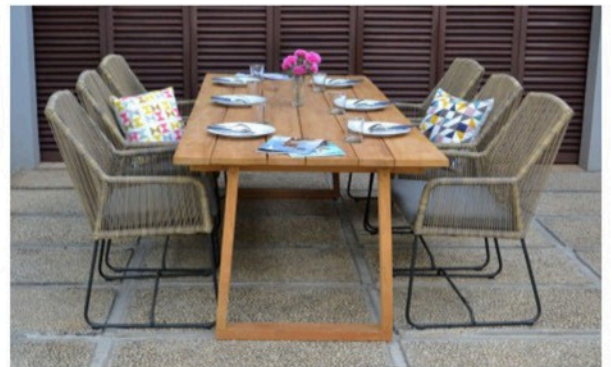

Teak Set

**Nusa Dua Dining Table 120cm
With Bali Folding Chair**

**Nusa Dua Dining Table 120cm
With Blitar Reclining Chair**

**Nusa Dua Dining Table 120cm
With Gresik Reclining Chair**

**Nusa Dua Dining Table 120cm
With Helsinki Reclining Chair**

**Nusa Dua Oval Dining Table
With Skanör Dining Armchair**

**Nusa Dua Dining Table 150cm
With Skanör Dining Armchair**

Teak Set

**Nusa Dua Dining Table 120cm
With Skanör Dining Armchair**

**Nusa Dua Dining Table 120cm
With Höllviken Armchair**

**Nusa Dua Dining Table 150cm
With Höllviken Armchair**

**Tretes Dining Table
With Depansar Dining Armchair**

**Mini Landsort Ext Table
110-150x80x75cm
with Bali Folding Armchair**

**Mini Landsort Ext Table
110-150x80x75cm
with Bali Folding Armchair**

Teak Set

**Mini Landsort Ext Table
110-150x80x75cm
with Bali Folding Chair**

**Mini Landsort Ext Table
110-150x80x75cm
with Bali Folding Chair**

**Mini Landsort Ext Table
110-150x80x75cm
with Bogor Reclining Chair**