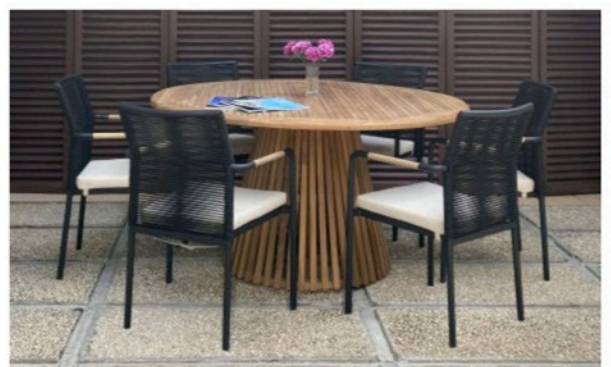

Teak Set

**Nusa Dua Dining Table 120cm
With Bali Folding Chair**

**Nusa Dua Dining Table 120cm
With Blitar Reclining Chair**

**Nusa Dua Dining Table 120cm
With Gresik Reclining Chair**

**Nusa Dua Dining Table 120cm
With Helsinki Reclining Chair**

**Nusa Dua Oval Dining Table
With Skanör Dining Armchair**

**Nusa Dua Dining Table 150cm
With Skanör Dining Armchair**

Teak Set

**Nusa Dua Dining Table 120cm
With Skanör Dining Armchair**

**Nusa Dua Dining Table 120cm
With Höllviken Armchair**