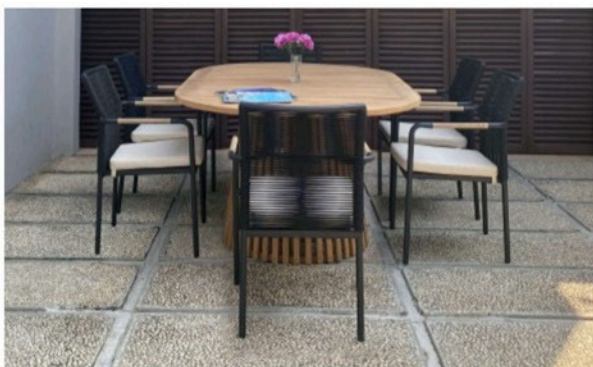

Teak Set

**Nusa Dua Dining Table 120cm
With Bali Folding Chair**

**Nusa Dua Dining Table 120cm
With Blitar Reclining Chair**

**Nusa Dua Dining Table 120cm
With Gresik Reclining Chair**

**Nusa Dua Dining Table 120cm
With Helsinki Reclining Chair**