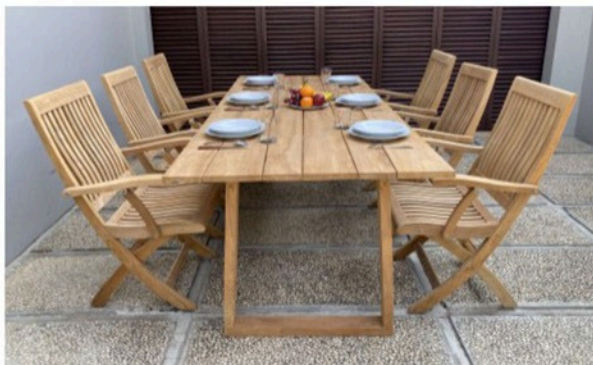

Java Folding Tray
W70 x D40 x H75 cm

Java X-Stool
W41 x D43 x H45 cm

Living Set

Yogyakarta Living Set

Yogyakarta L-Shape Living Set

Living Set

Komodo Living Set

Semarang Living Set

Teak Set

**Tretes Dining Table
With Bali Folding Armchair**

**Tretes Dining Table
With Bali Folding Chair**

**Tretes Dining Table
With Blitar Reclining Chair**

**Tretes Dining Table
With Gresik Reclining Chair**