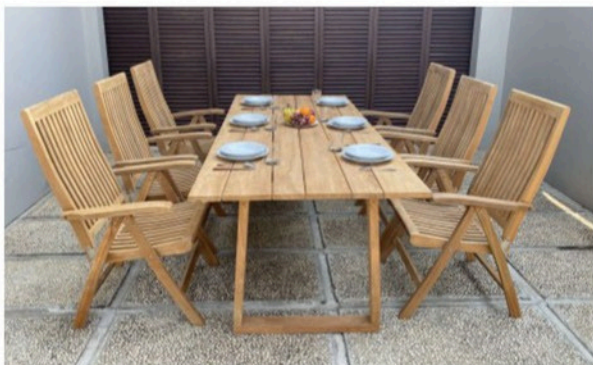

Java Folding Tray
W70 x D40 x H75 cm

Java X-Stool
W41 x D43 x H45 cm

Living Set

Yogyakarta Living Set

Yogyakarta L-Shape Living Set

Living Set

Komodo Living Set

Semarang Living Set

Teak Set

**Tretes Dining Table
With Bali Folding Armchair**

**Tretes Dining Table
With Bali Folding Chair**

**Tretes Dining Table
With Blitar Reclining Chair**

**Tretes Dining Table
With Gresik Reclining Chair**