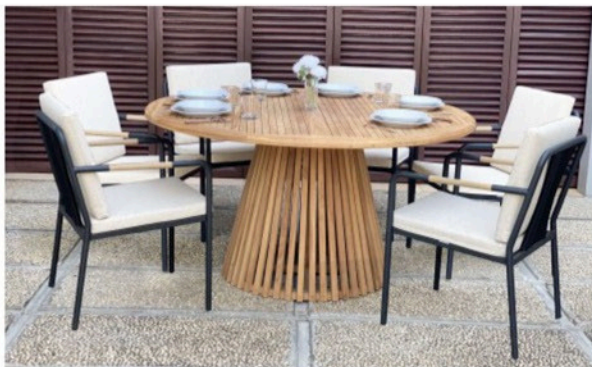

**Nusa Dua Oval Dining Table
With Skanör Dining Armchair**

**Nusa Dua Dining Table 150cm
With Skanör Dining Armchair**

Teak Set

**Nusa Dua Dining Table 120cm
With Skanör Dining Armchair**

**Nusa Dua Dining Table 120cm
With Höllviken Armchair**

**Nusa Dua Dining Table 150cm
With Höllviken Armchair**

**Tretes Dining Table
With Depansar Dining Armchair**

**Mini Landsort Ext Table
110-150x80x75cm
with Bali Folding Armchair**

**Mini Landsort Ext Table
110-150x80x75cm
with Bali Folding Armchair**

Teak Set

**Mini Landsort Ext Table
110-150x80x75cm
with Bali Folding Chair**

**Mini Landsort Ext Table
110-150x80x75cm
with Bali Folding Chair**

**Mini Landsort Ext Table
110-150x80x75cm
with Bogor Reclining Chair**