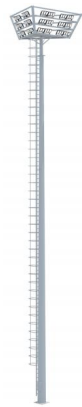

XT-LED-95

XT-LED-96

XT-LED-97

LED STREET LIGHT

XT-LED-98

XT-LED-99

XT-LED-100

XT-LED-101

XT-LED-102

XT-LED-103

XT-LED-104

XT-LED-105

LED STREET LIGHT

HIGH MAST LIGHT

XT-HIGH-01

XT-HIGH-02

XT-HIGH-03

XT-HIGH-04

XT-HIGH-05

XT-HIGH-06

XT-HIGH-07

XT-HIGH-08

HIGH MAST LIGHT

XT-HIGH-09

XT-HIGH-10

XT-HIGH-11

XT-HIGH-12

XT-HIGH-13

XT-HIGH-14

XT-HIGH-15

XT-HIGH-16

HIGH MAST LIGHT