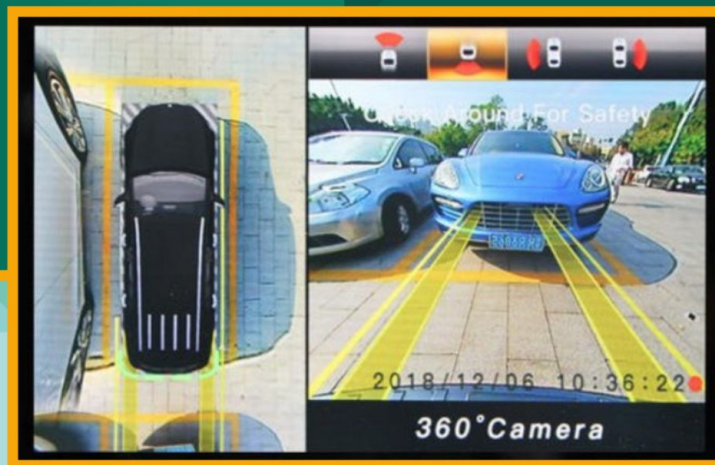

INTRODUCING DOOR MIRROR WITH 360° CAMERA