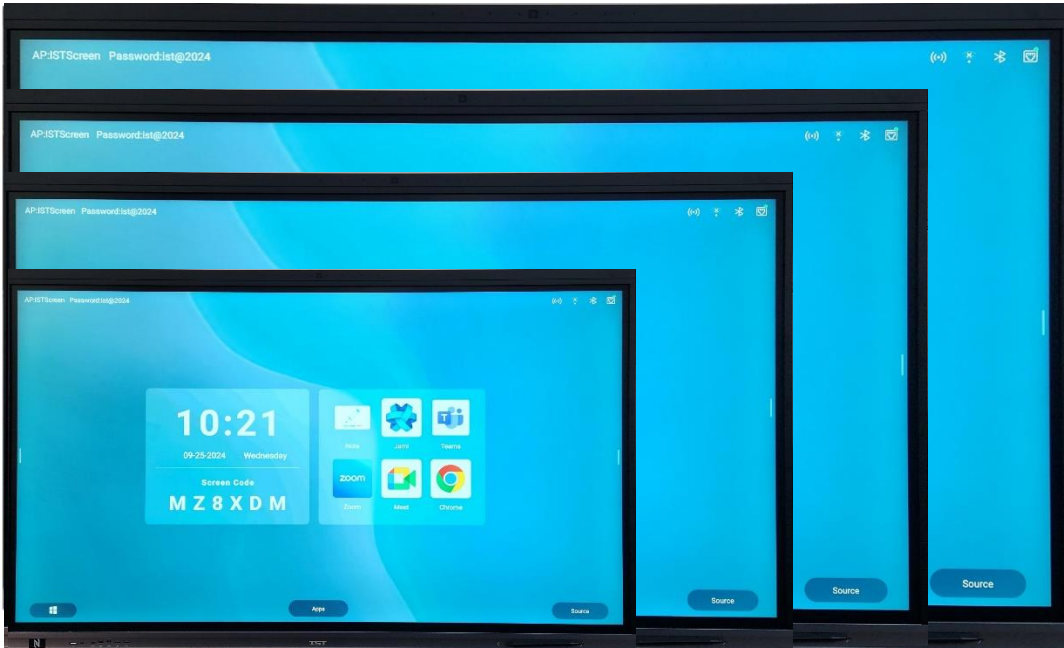

## Infrared Interactive Flat Panel

65"/75"/86"/98"/105

AI 48 Megapixels  
8 Microphones

Android 13.0

PC Module

Quad CoreA76+  
Quad CoreA55 CPU

RAM 16+256/ 8+64G

Anti-palm  
writing

Pressure sensing  
writing

50 Points Touch

AI Camera

Soundtrack 2.2

WIFI-6.0

Full-Featured USB-C

NFC

## Whiteboard Features

Search

Text and shape recognition

Dynamic table

Scan QR code to receive whiteboard contents

Split Screen Mode

Play video