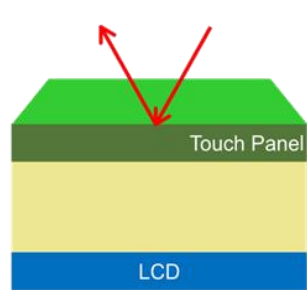

## Whiteboard Features

Search

Text and shape recognition

Dynamic table

Scan QR code to receive whiteboard contents

Split Screen Mode

Play video

## Screen Share

Platform	Android	IOS	Mac OS	Windows
Software	✓	✓	✓	✓
Wireless	✗	✗	✓	✓
AirPlay	✗	✓	✓	✗
Type-C	✓	✓	✓	✓
USB-A	✗	✗	✓	✓

Wireless Screen Share for Multiple Devices

## More Features

Air Bonding

Zero Bonding

Zero Gap Bonding Panel

Pen pick-up detection for prompt pop-up and access

Multi-Tasking and Multi-Windows

Cloud Drive