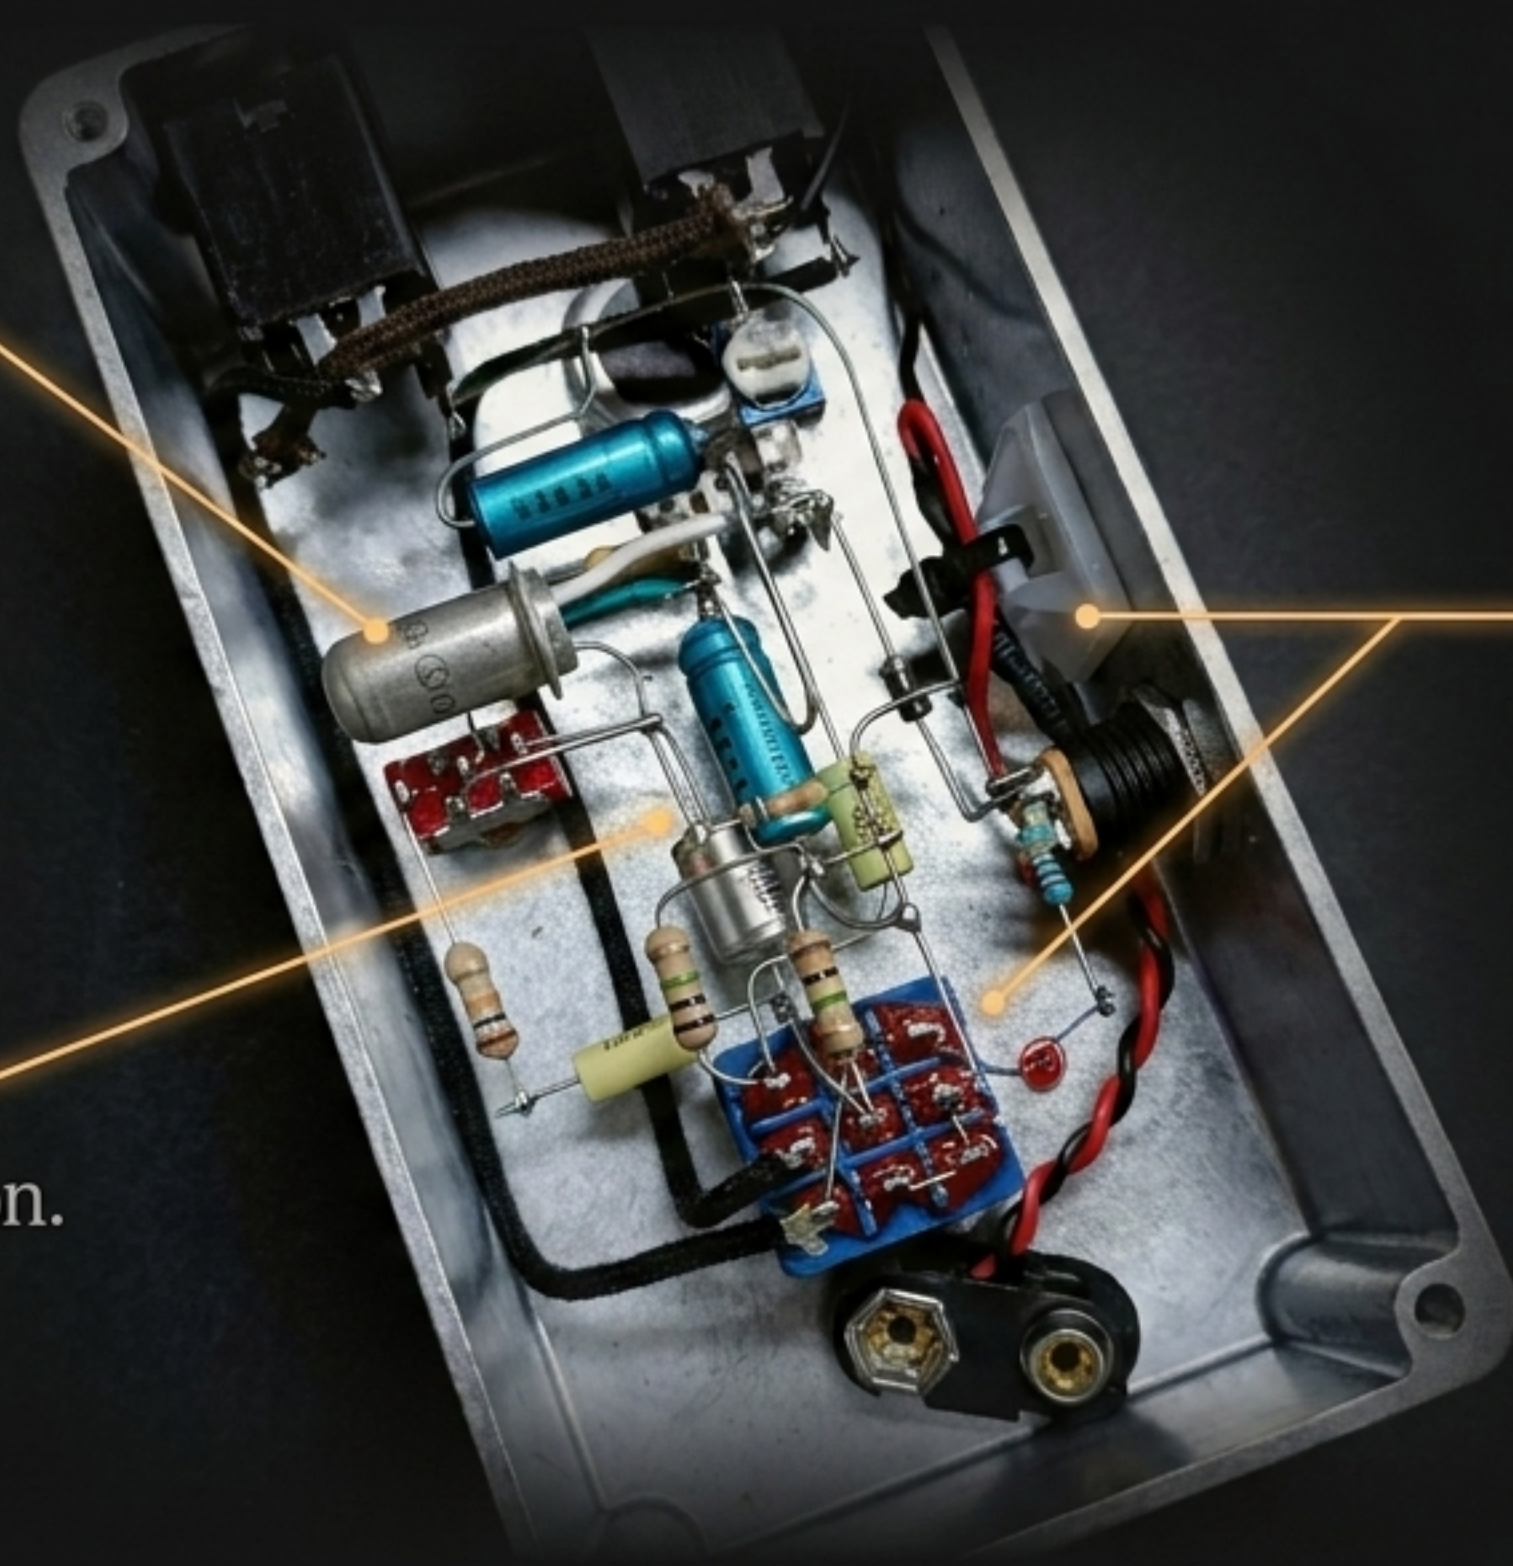

## Meet the Lord Master

Not your conventional booster. The vital push your tube amplifier needs to truly come to life.

Recreating the iconic mid-60s Rangemaster circuit with the unmatched harmonic saturation and compression that only germanium can provide.

## The Soul:

NOS Ex-USSR GT404  
Germanium Transistor.  
Carefully selected for  
classic, organic grit.

## The Architecture:

Point-to-Point Construction.  
Hand-wired to ensure  
maximum signal purity.