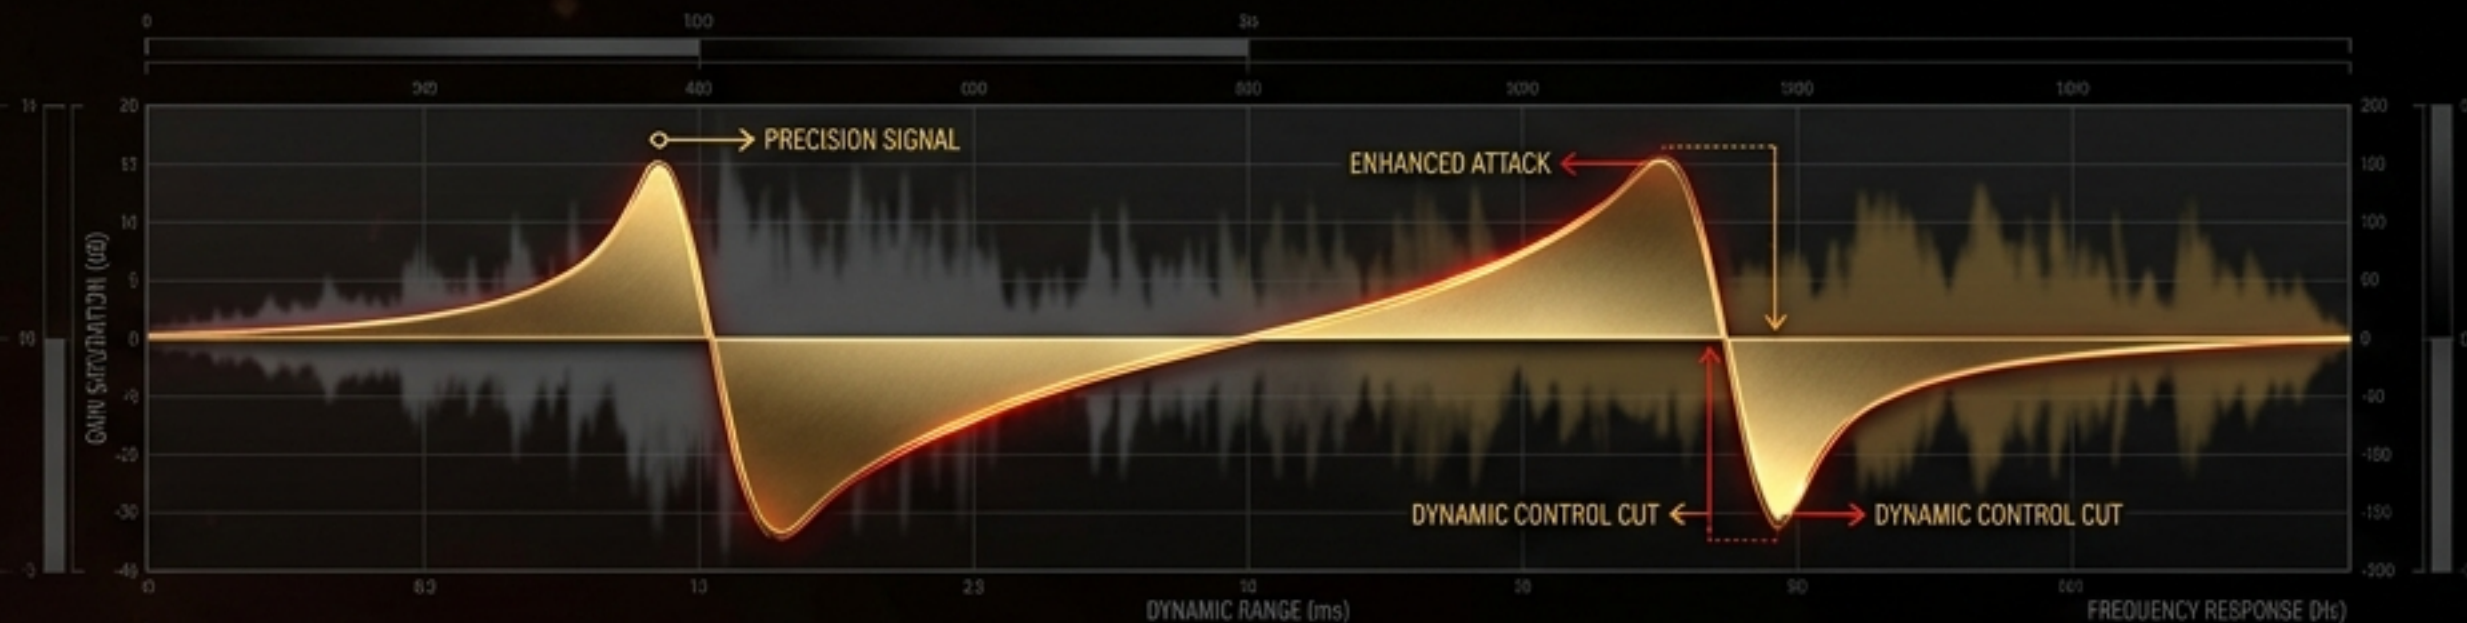

Fire & Flames

Engineering Absolute Dynamic Control

"El Amir" Signature High-Gain Distortion
by LuxuryToneFX

THE PHILOSOPHY OF MILLIMETER-PRECISE GAIN

“ With the Fire & Flames, the goal was to subject high-gain saturation to absolute dynamic control. We have removed restrictions so that the guitarist has direct access to a millimeter-precise gain structure. It is not just a distortion pedal; it is a precision tool designed to cut through the mix mercilessly, respecting the technique, attack, and virtuosity of a master like El Amir. ”

— Antonio Martos, CEO & Lead Designer

ACTIVATION CURVE // ENGINEERED SIGNAL RESPONSE

THE THREE PILLARS OF ENGINEERING

UNRESTRICTED ARCHITECTURE

The entire circuit's potential is available on the front panel. Features a factory-calibrated **Fixed Mid-Voicing** to ensure absolute presence and punch in any band context.

TOTAL COMMAND INTERFACE

DRIVE & OUTPUT

Gain: 100% usable travel. Aggressive crunch to dense, relentless harmonic gain.

Volume: Expanded headroom to hit amp inputs forcefully or govern digital platforms.

FREQUENCY TAMING

The ultimate tone of an amplifier pushed to its absolute limit, mastered directly from your pedalboard.

TECHNICAL SPECIFICATIONS & BUILD DATA

Topology	High-Gain / Signature Distortion (Optimized for Electric Guitar)
Interface	6-knob Total Front Panel Control (includes Focus and Accent)
Power Requirements	9V DC (Center Negative)
Current Draw	100 mA
Construction	Built, soldered, and individually calibrated by hand. Strict international touring tolerances.
Origin	Crafted by LuxuryToneFX in Spain