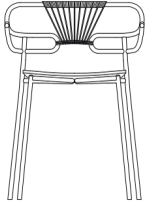

TUCSON MET CROSS ARMCHAIR

Armchair frame and armrest in metal with wood seat and woven rope backrest

DIMENSION

Height	73
Width	51
Depth	52
Sitting Height	47

FINISHING

Frame	Metal
Seat	Metal Seat with insert in Multilayer 8 mm thick covered in polyurethane integral painted in mass

PACKING

Height	75
Width	60
Depth	60
Pieces for Pckg	1
Gross Weight	6,5
cu.m.	0,27

Back Cover in colored rope