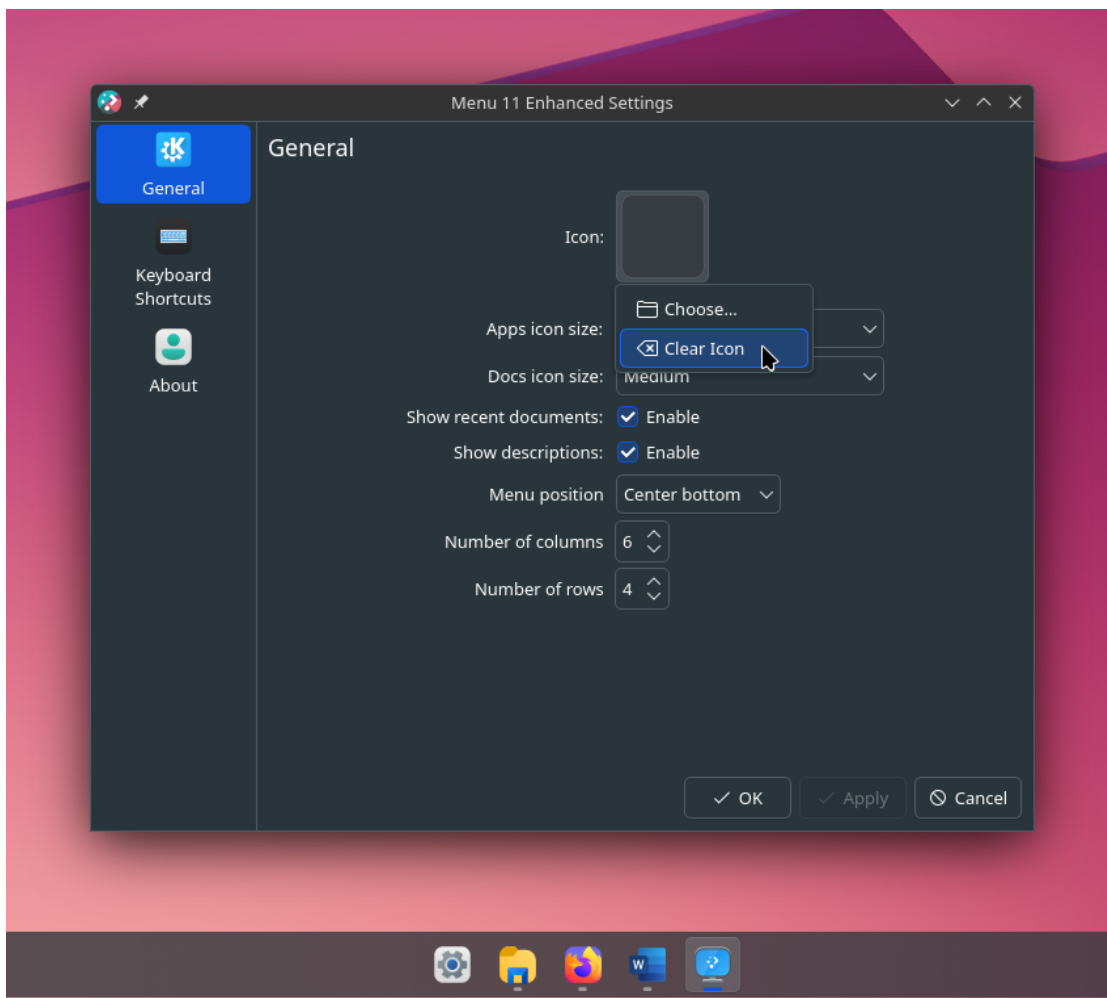

7. Known bug (under investigation)

On rare occasions, the icon for the Start Menu does not appear when switching to the new Windows 11-style themes.

If this happens on your PC, the quick fix is:

1) right-click on the missing icon half a centimeter to the left of the last menu bar icon
2) select 'Configure Menu 11 Enhanced'
3) click on the missing icon and select 'Clear Icon'
4) apply the changes and confirm with OK

The original iDeal OS Diamond Edition icon will appear and will remain in place.