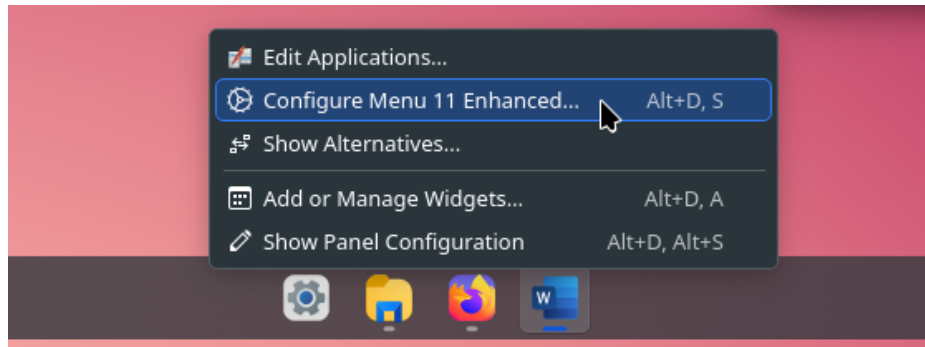

7. Known bug (under investigation)

On rare occasions, the icon for the Start Menu does not appear when switching to the new Windows 11-style themes.

If this happens on your PC, the quick fix is:

1) right-click on the missing icon half a centimeter to the left of the last menu bar icon
2) select 'Configure Menu 11 Enhanced'
3) click on the missing icon and select 'Clear Icon'
4) apply the changes and confirm with OK

The original iDeal OS Diamond Edition icon will appear and will remain in place.