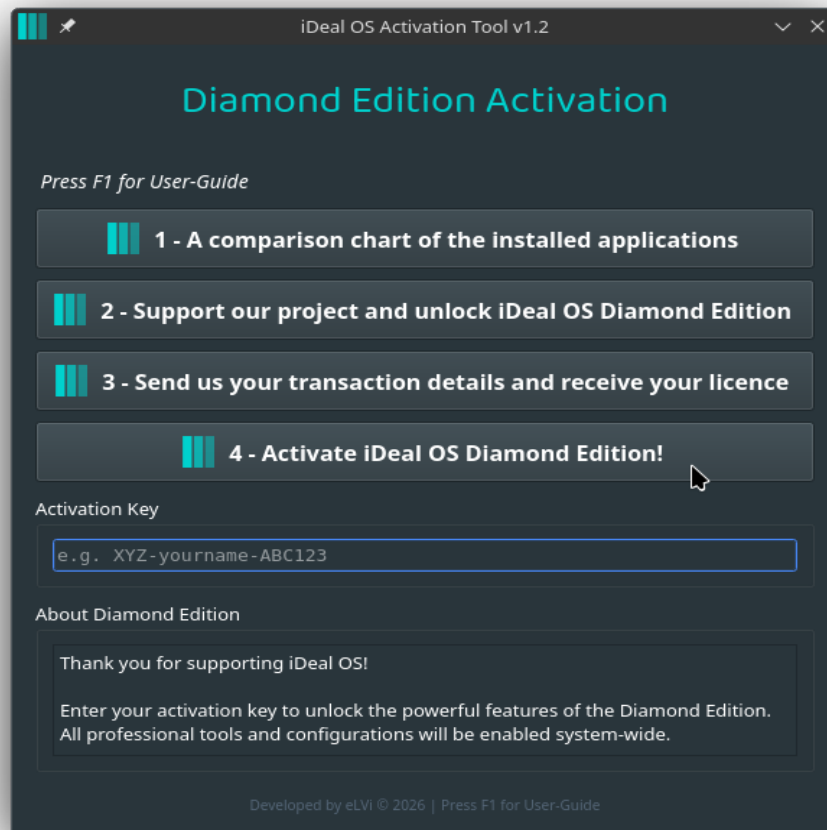

4. Extra Diamond Edition bonus

As an additional gift to our supporters, two new global KDE Plasma themes resembling Windows 11 will be available in the system settings.

Diamond Dark

Diamond Light

5. Usage

You can start the iDeal OS Activation Tool from the link on your desktop or from the Main Menu > System > iDeal OS Activation Tool.

The interface is simple and self-explanatory, guiding you through the necessary steps to complete the activation.

5.1 The first button will direct you to a page on our website where you can clearly view and compare the applications installed on the Emerald and Diamond Editions of iDeal OS.

5.2 If you decide that the Diamond Edition is right for you, clicking the second button will direct you to our payment processor, Stripe.