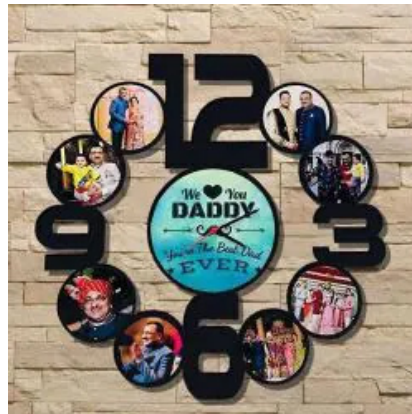

UV Print & Custom Gifts

UV Print Sqft.	Keychain (MOQ 100 Piece)	Custom Gifts (MOQ 100 Piece)
Rs. 250	Rs. 60	Rs. 250