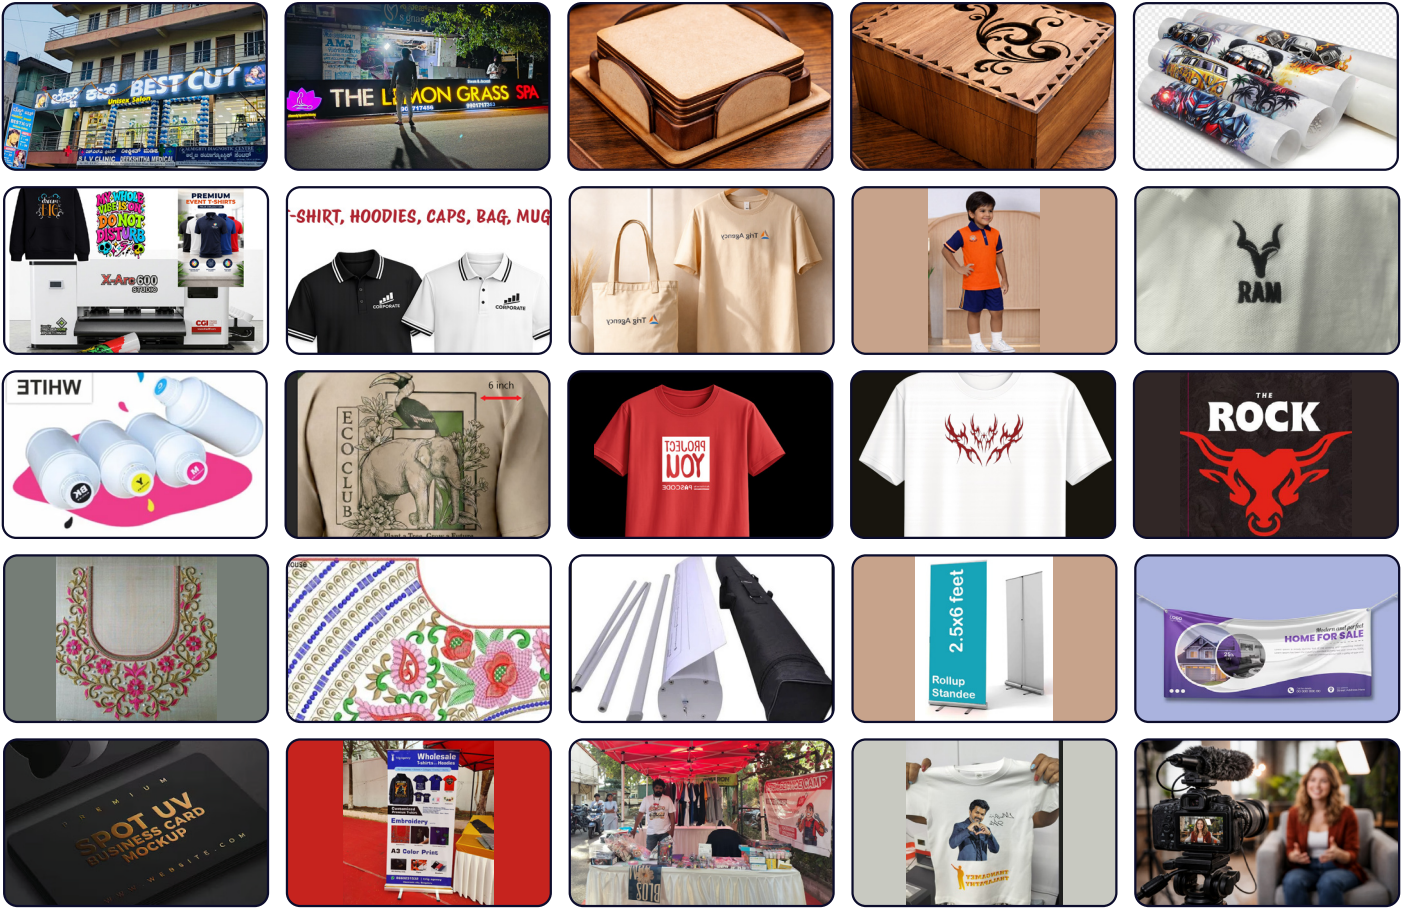

Make smarter decisions for your business - connect with us before you finalize your deal for better pricing, wider options, and expert support tailored to your needs.

8660231532

First floor, Thirupalya Main Rd, behind Lenskart, Thirupalya, Bengaluru, Bommasandra, Karnataka - 560100

www.trigagency