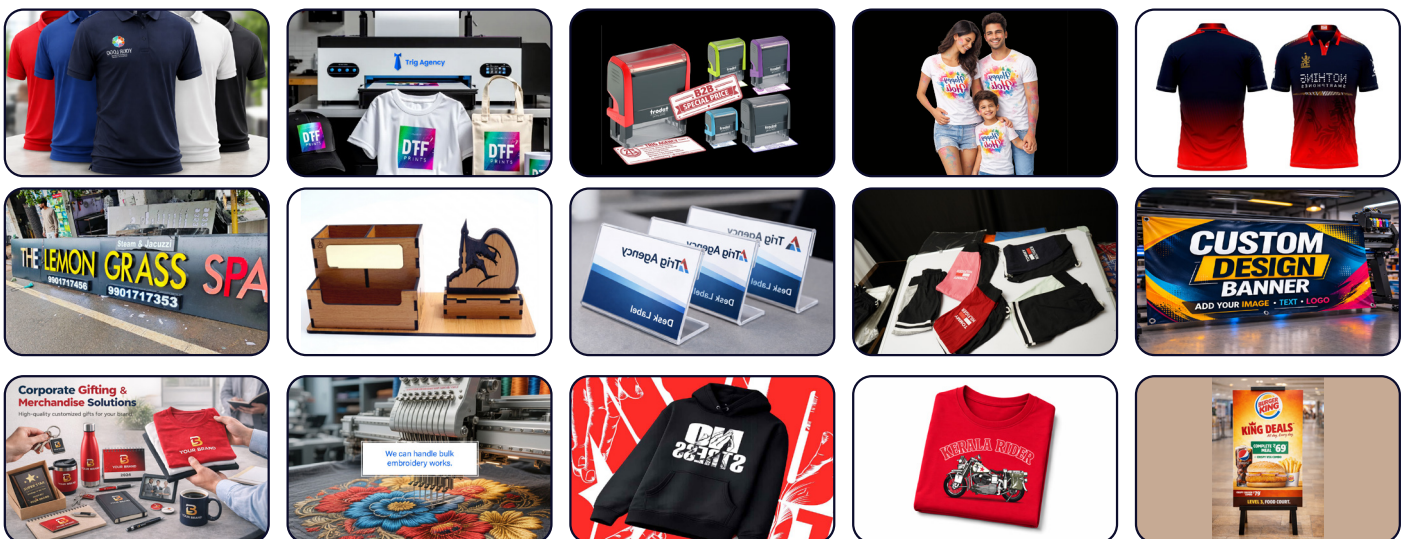

ONE STOP SOLUTION

GST Billing | Sign Boards & Brand Collaterals | T-shirt Printing | Embroidery | Customized Corporate Gifts | UV Printing & MDF Works

Polo T-shirt Print & Embroidery

Tipping
collar and sleeves

Embroidery

DTF

T-shirt Print DTF - Cotton	Below 30 Pieces	Above 50 Pieces	Above 100 Pieces
Price	Rs. 400	Rs. 380	Rs. 360

T-shirt Embroidery Front Logo 3 inch	Below 30 Pieces	Above 50 Pieces	Above 100 Pieces
Price	Rs. 450	Rs. 420	Rs. 400