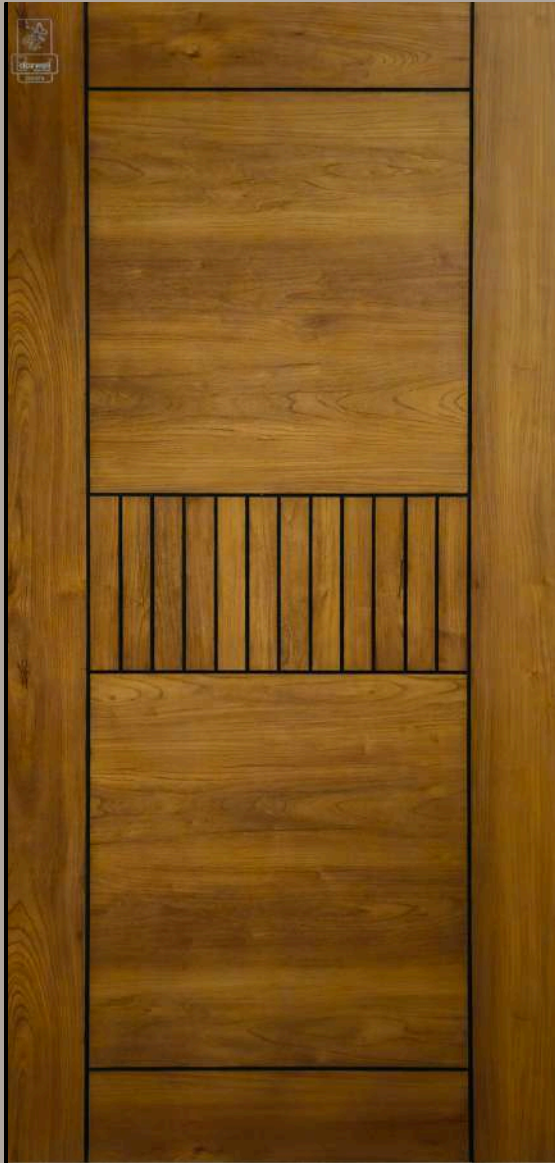

## LAMINATE GROOVE DOOR

### SPECIFICATIONS

FLUSH DOOR - 30 MM / 32MM / 35 MM ,  
FRAME - IMPORTED PINE WOOD  
GILLER - POPULAR / PINWOOD / HARDWOOD /  
TUBULAR CORE  
LAMINATE - .80MM / 1.00 MM

# Groove

LINE

GL-1001

Groove  
LINE

GL-1002

Groove  
LINE

GL-1003

LINE

GL-1004

GL-1005

Groove  
LINE

GL-1006

Groove  
LINE

GL-1007

Groove  
LINE

GL-1008