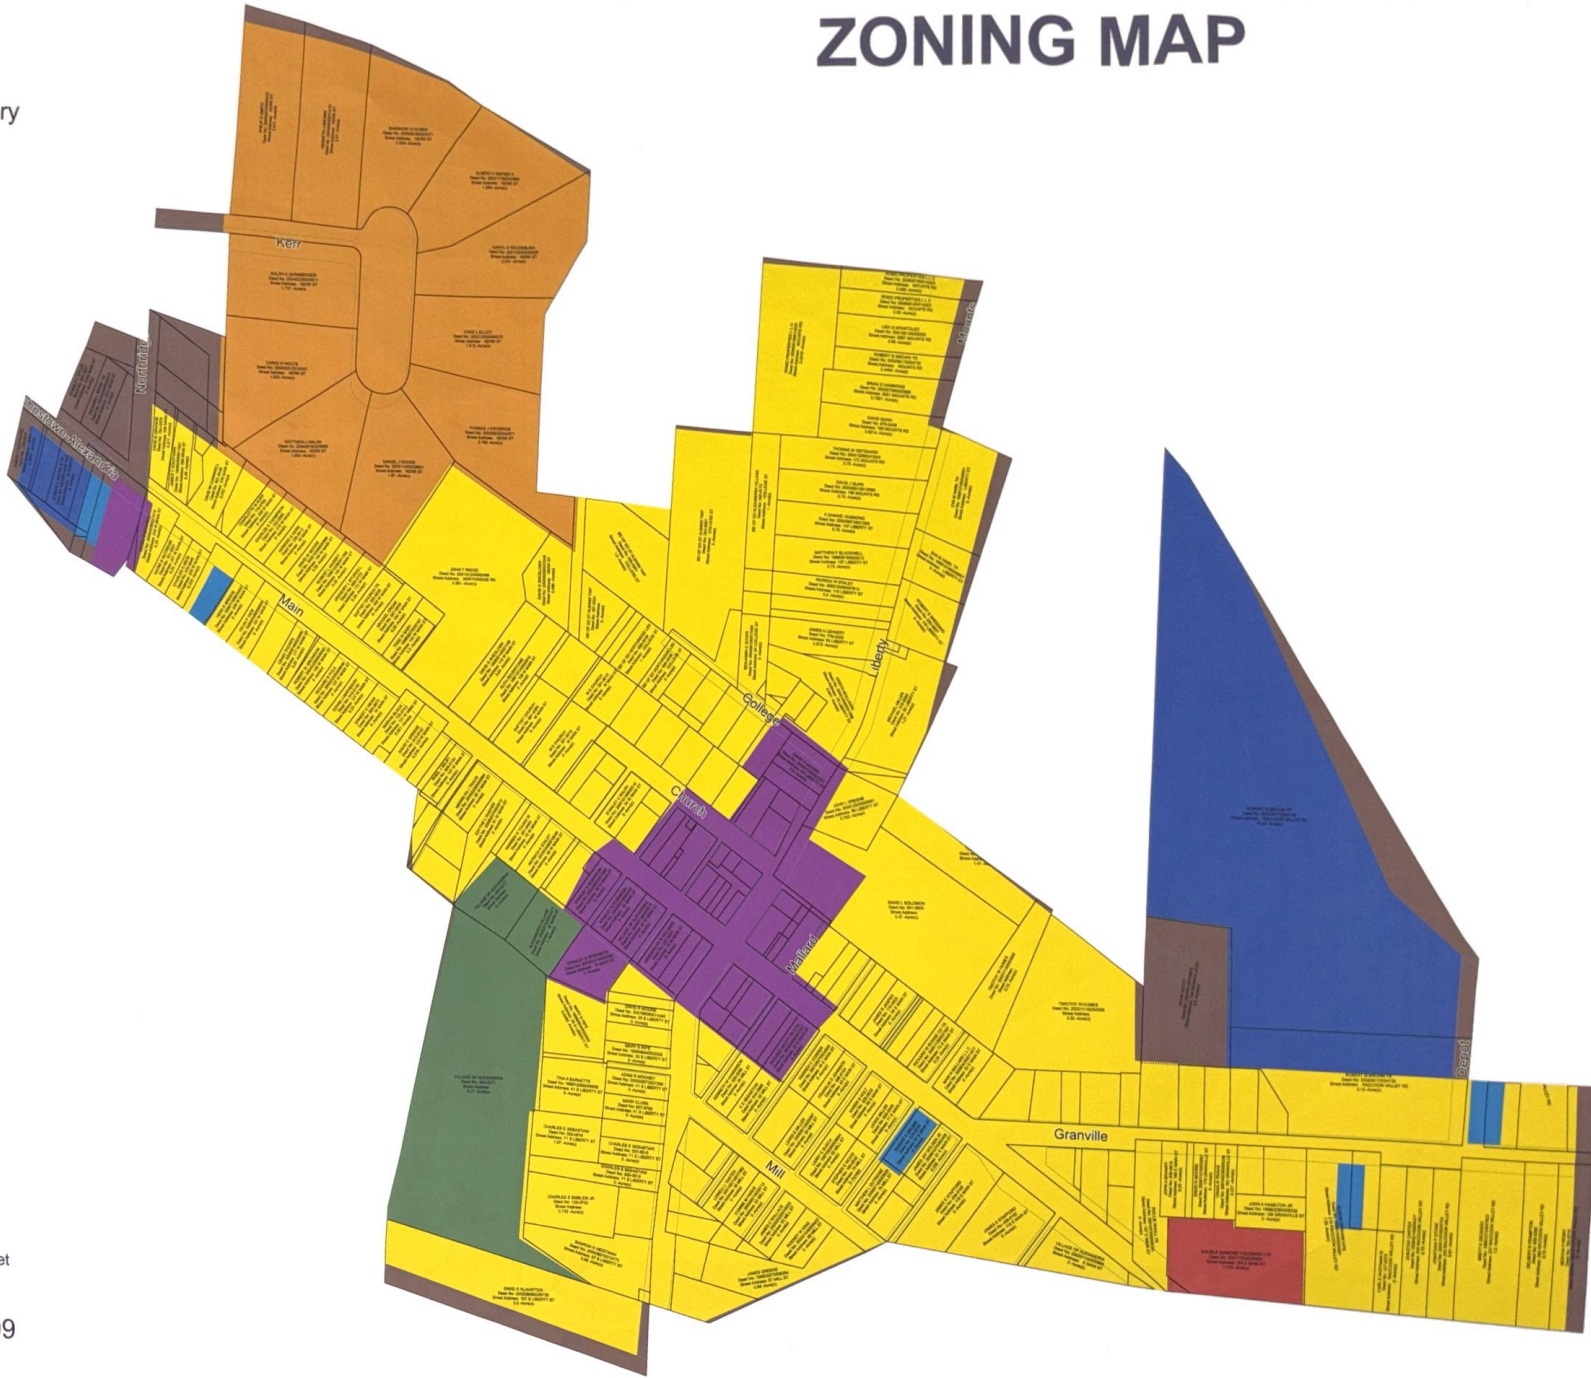

VILLAGE OF ALEXANDRIA ZONING MAP

Legend

-  Road_ROW
-  Parcels
-  Municipal_Boundary

Annexation

Year Approved

-  2005
-  2006
-  2007
-  2008

Zoning

District

-  AG
-  CN
-  R-1
-  R-2
-  R-8
-  LB
-  B-2
-  GB

125 0 Feet

PRINTED: APRIL 13, 2009