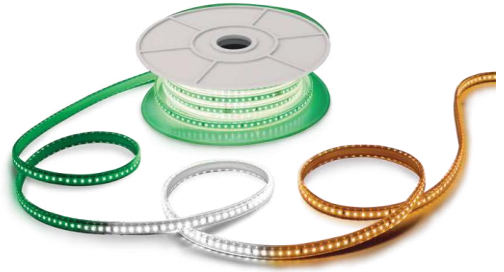

ROPE LIGHT

HAVOLT

KEY FEATURES

SPECIFICATION

- Efficacy >60 lm/w
- CCT 3K,4K,65K

- Input Voltage: 230V AC
- Can be cut at different length
- IP65 Rope Light & LED Life up to >30,000
- Direct plug into AC supply with 2 pin plug
- Surge Protection upto 2.5kV
- Easy Installation in Small Spaces
- 8W / Mtr

M.R.P. - 5999