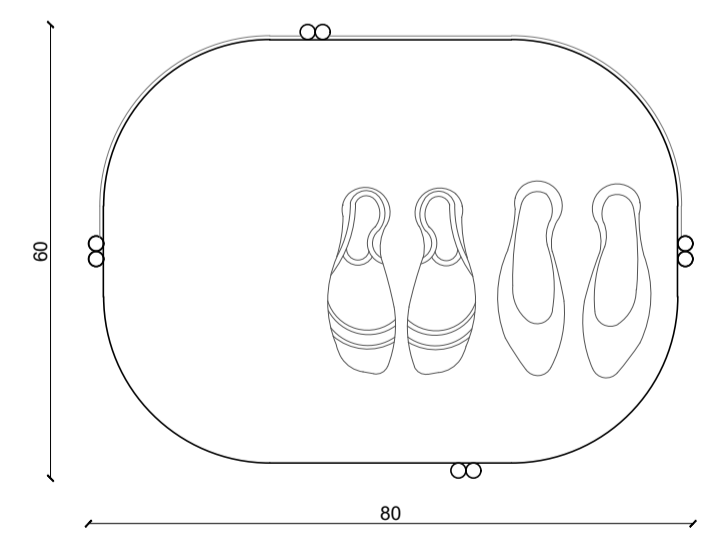

VESTA

MODULES

Cabina armadio modulare con ripiani in marmo/legno/laccati e struttura in metallo finitura ottone satinato
Modular walk-in closet with marble/wood/lacquered shelves and metal structure finished in brushed brass

VST_A