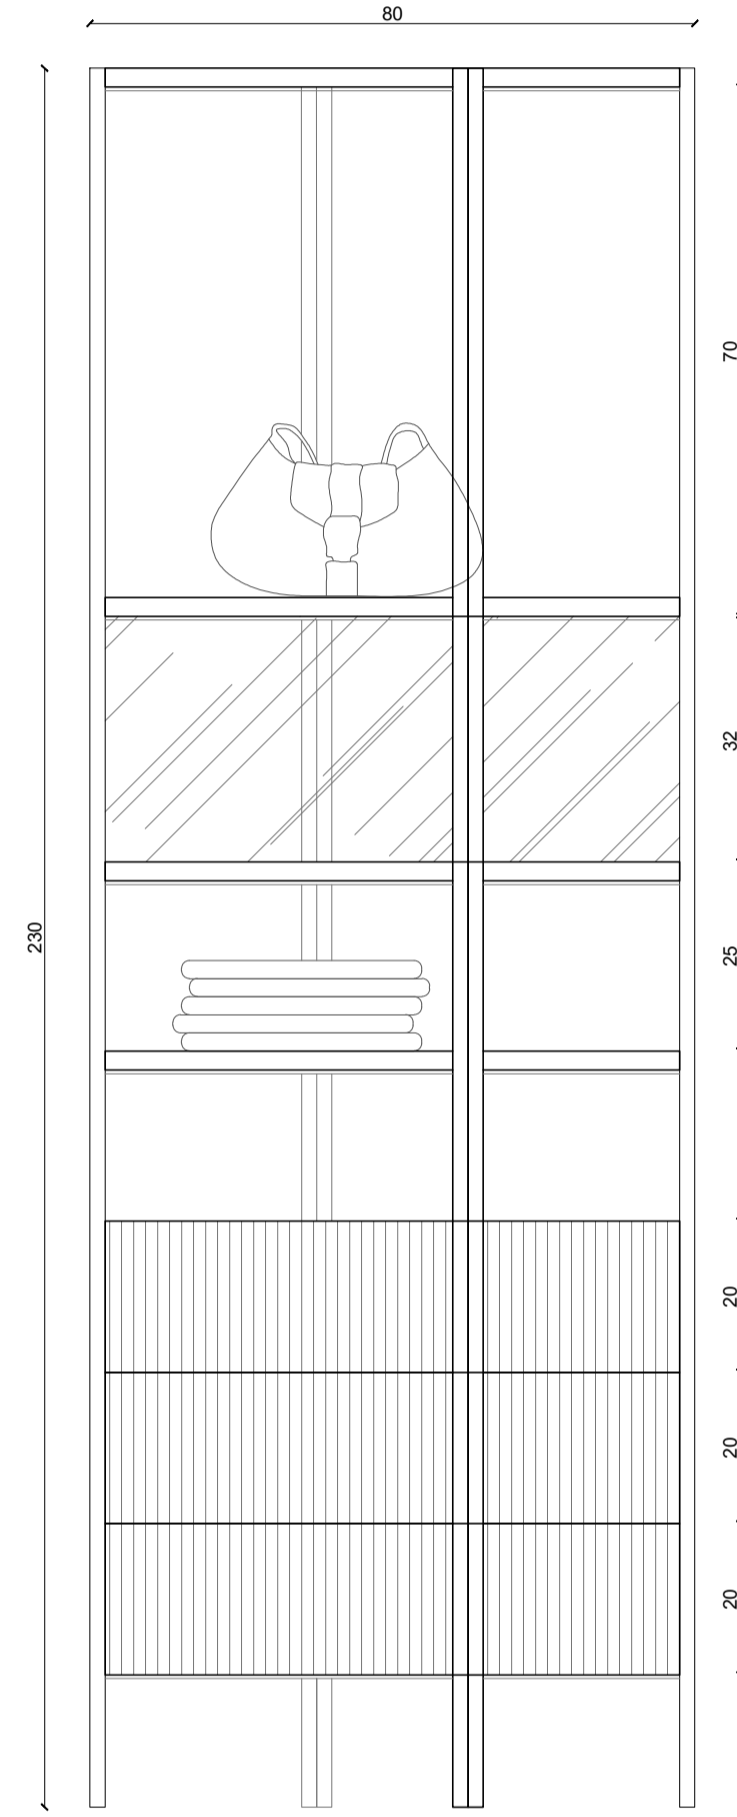

VESTA

MODULES

Cabina armadio modulare con ripiani in marmo/legno/laccati e struttura in metallo finitura ottone satinato
Modular walk-in closet with marble/wood/lacquered shelves and metal structure finished in brushed brass