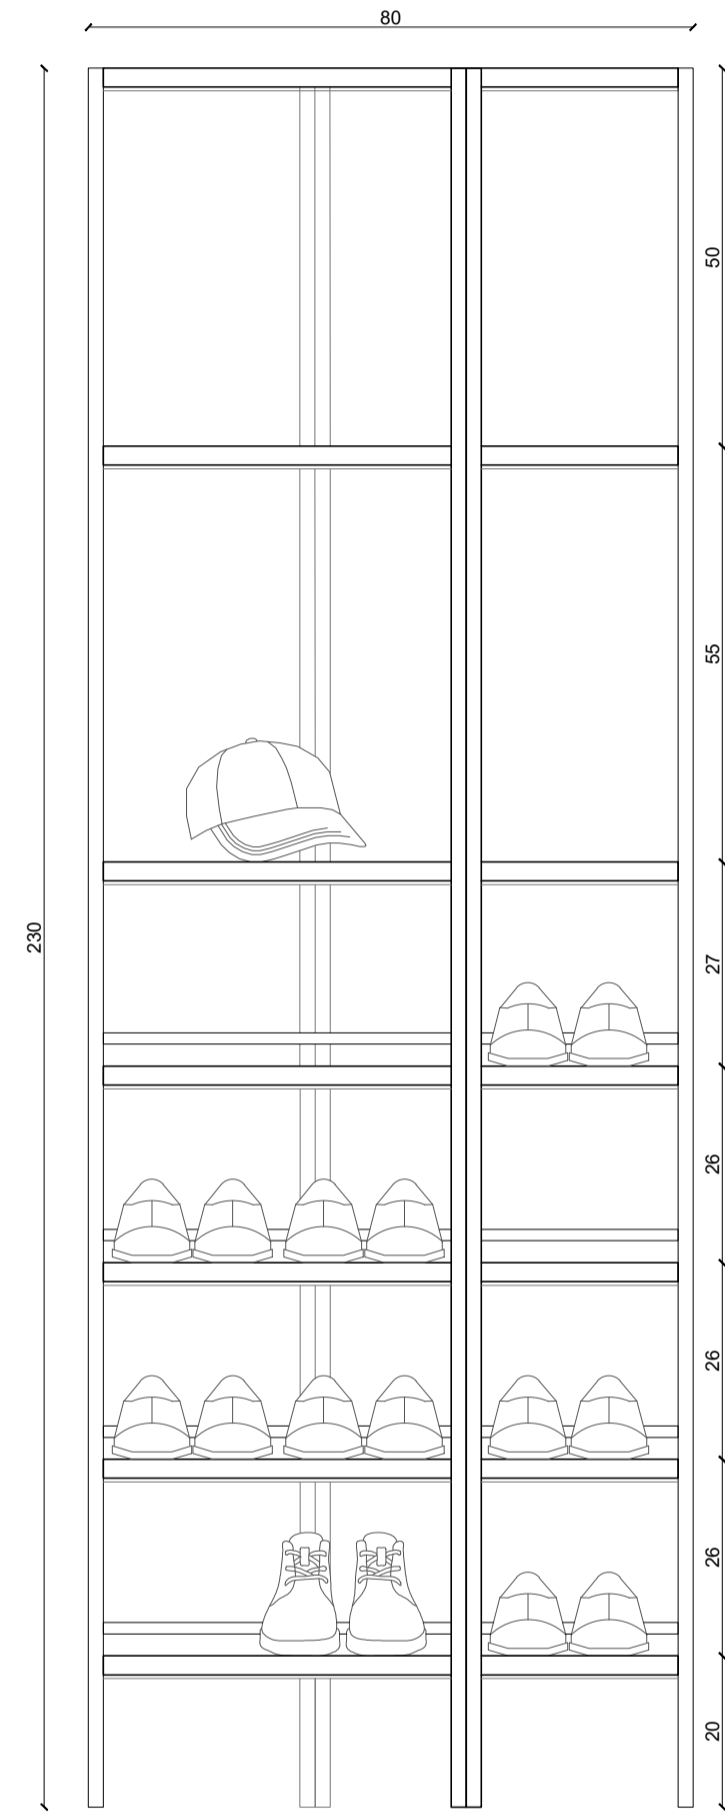

VESTA

MODULES

Cabina armadio modulare con ripiani in marmo/legno/laccati e struttura in metallo finitura ottone satinato
Modular walk-in closet with marble/wood/lacquered shelves and metal structure finished in brushed brass