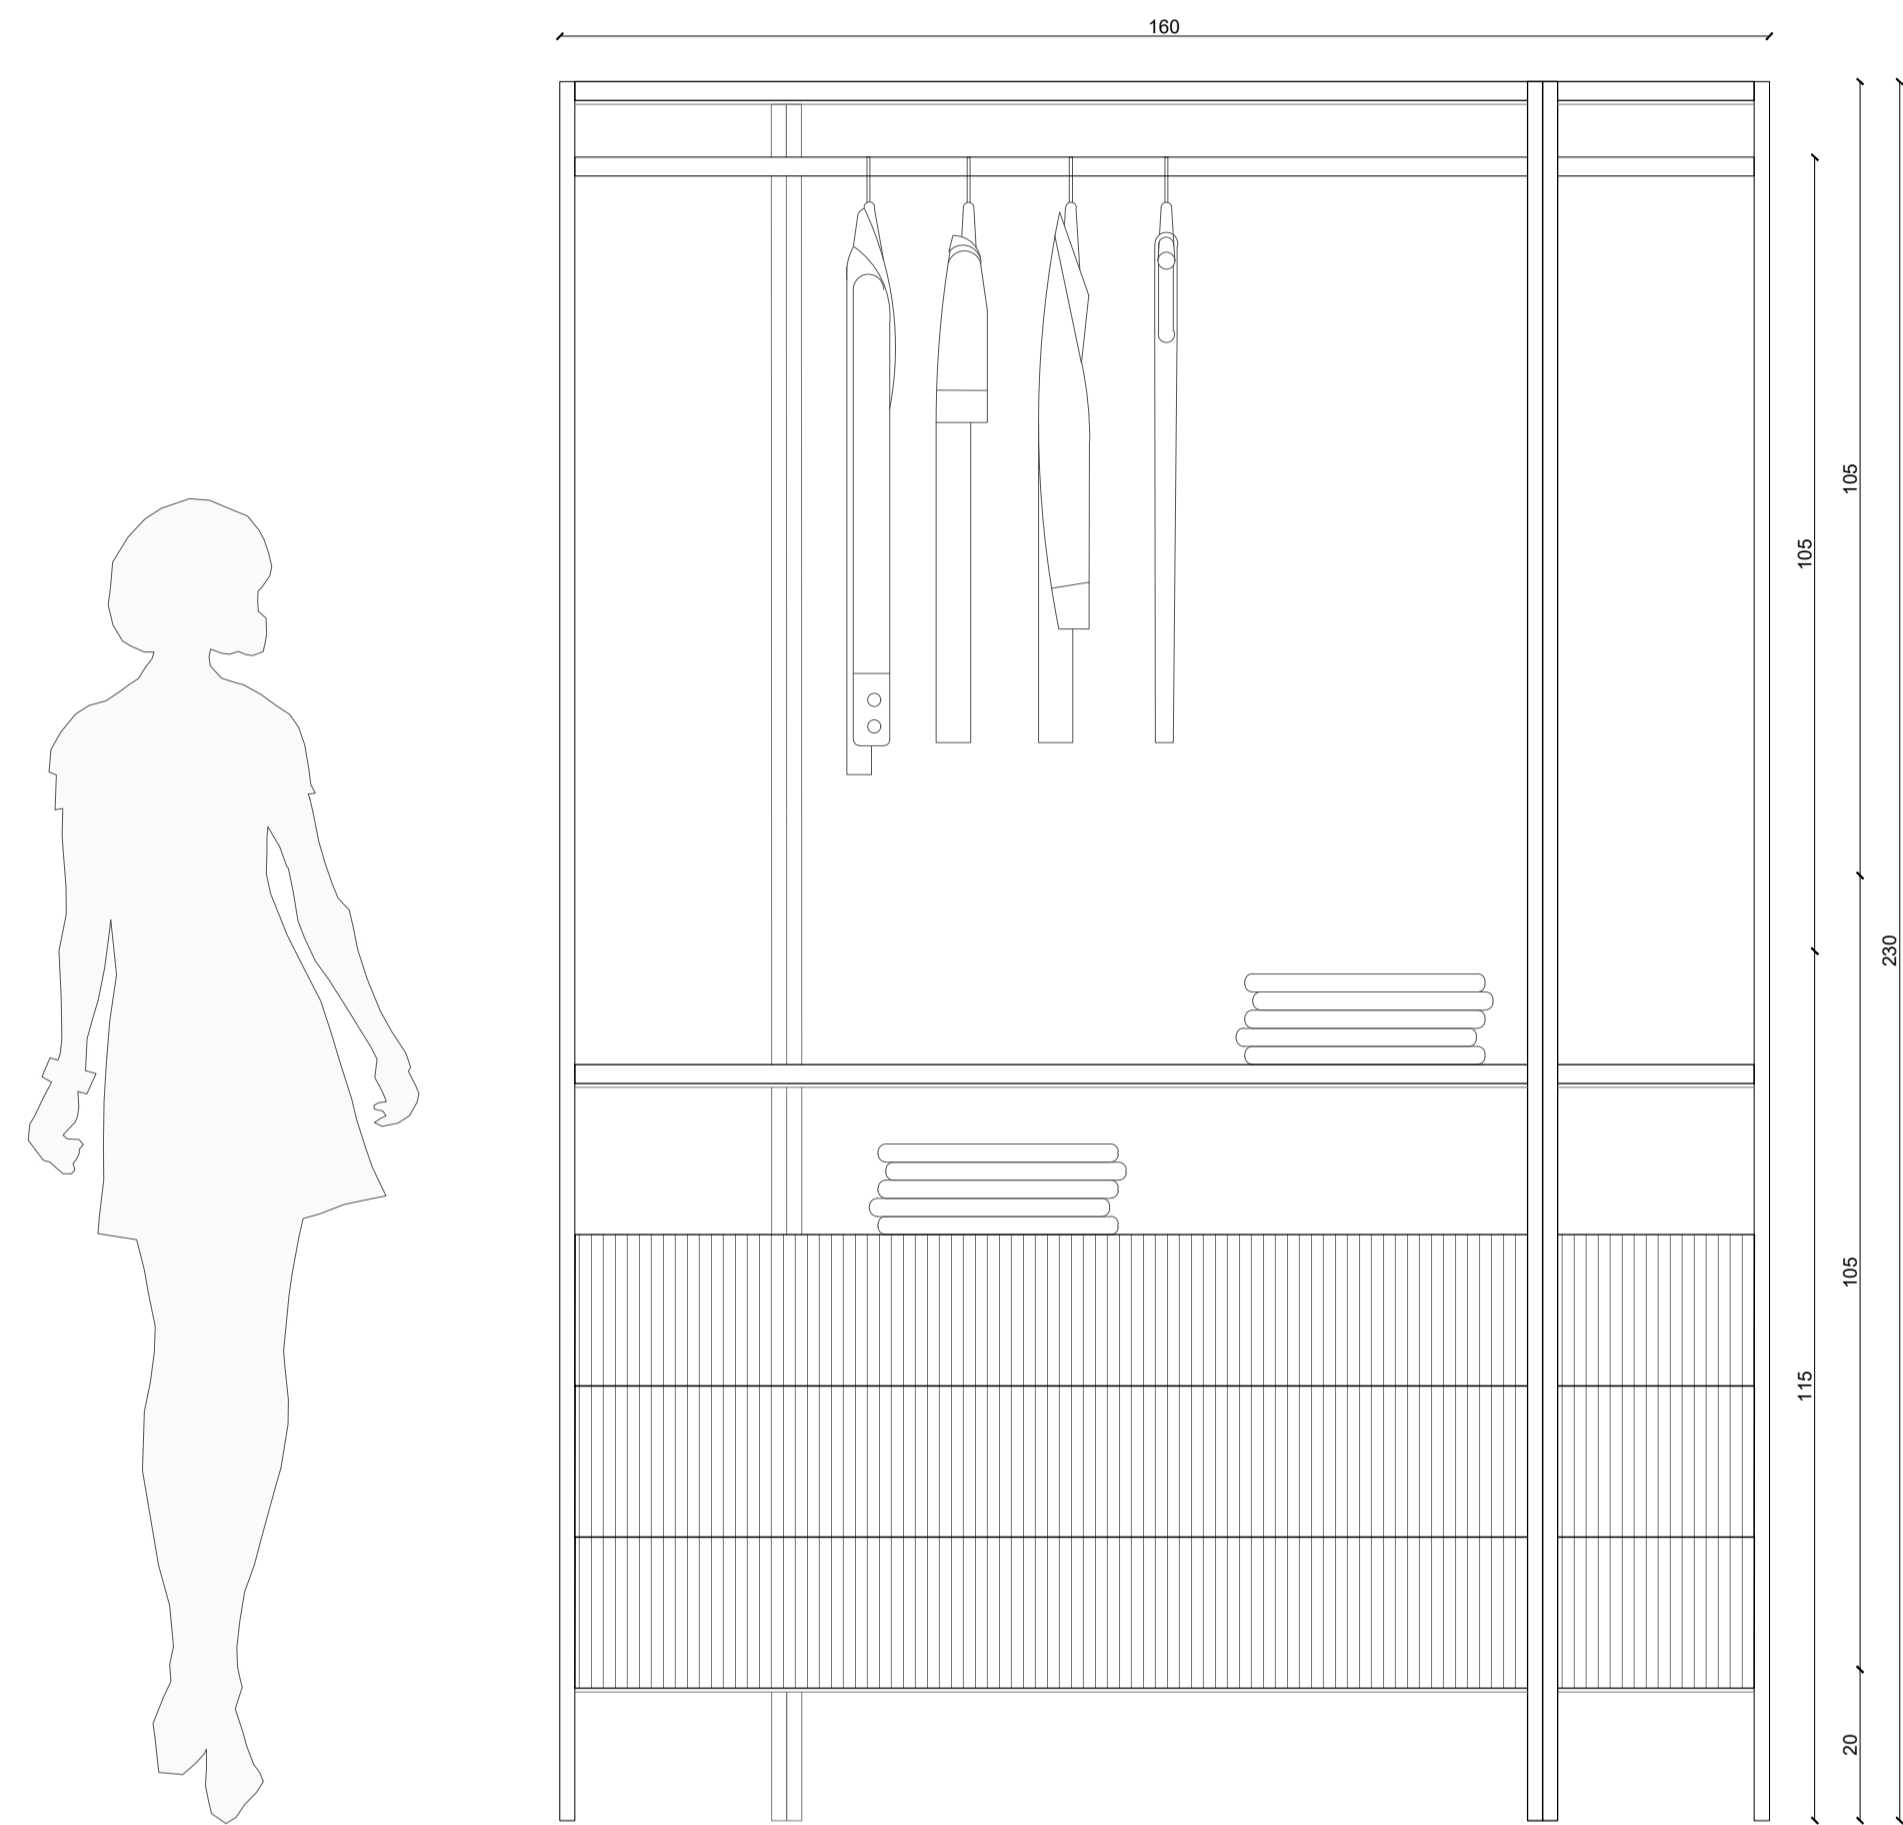

VESTA MODULES

Cabina armadio modulare con ripiani in marmo/legno/laccati e struttura in metallo finitura ottone satinato
Modular walk-in closet with marble/wood/lacquered shelves and metal structure finished in brushed brass

VST_D