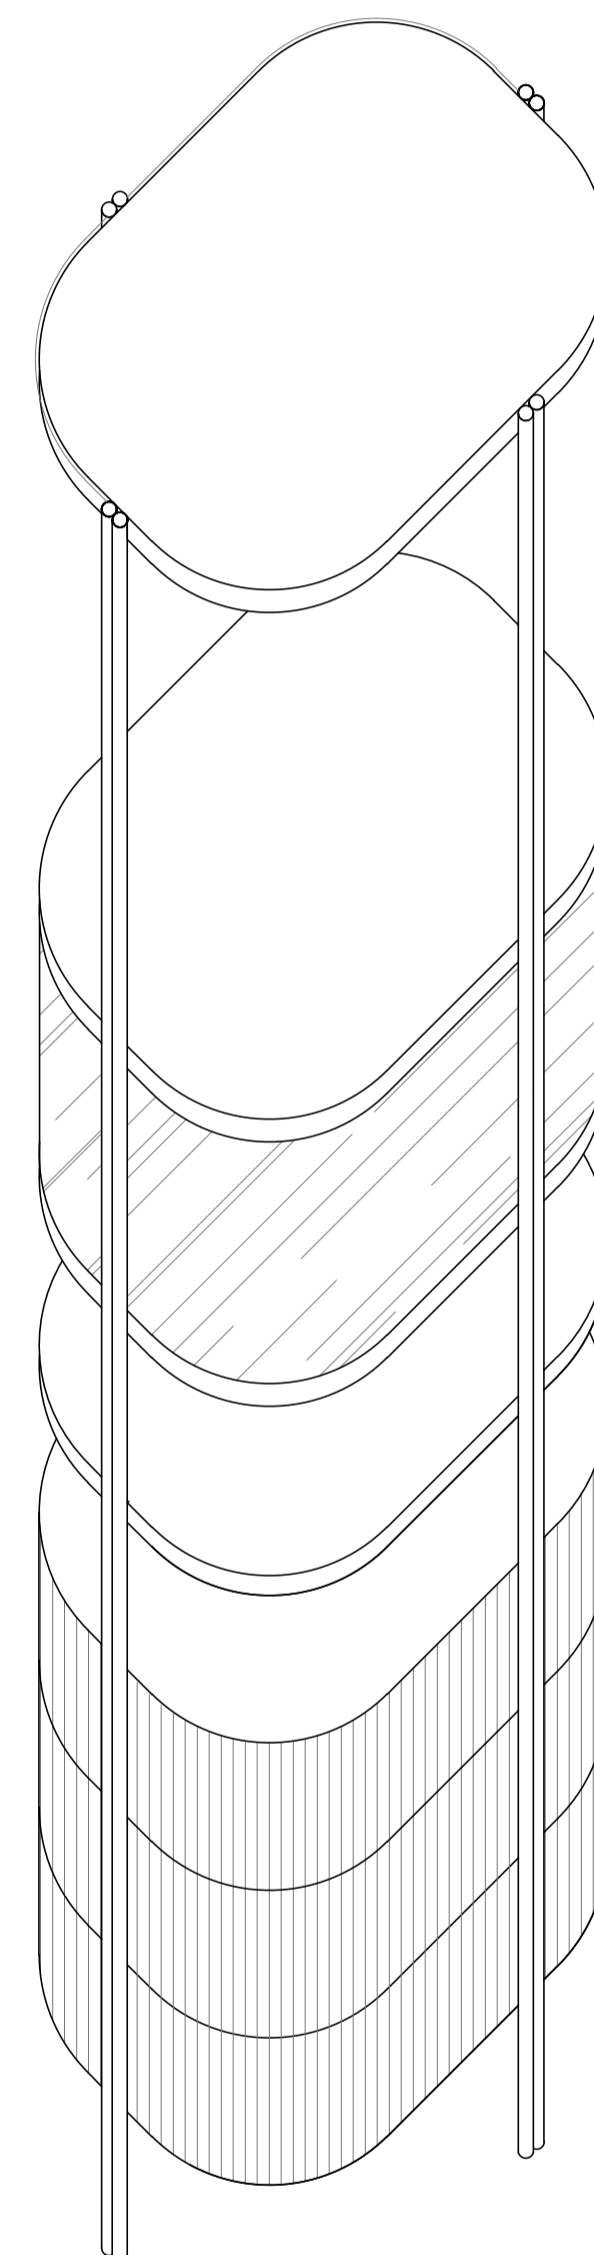

VST_B
modulo cassettera in legno
con teca accessori in vetro
wood drawer module with glass
accessory display case