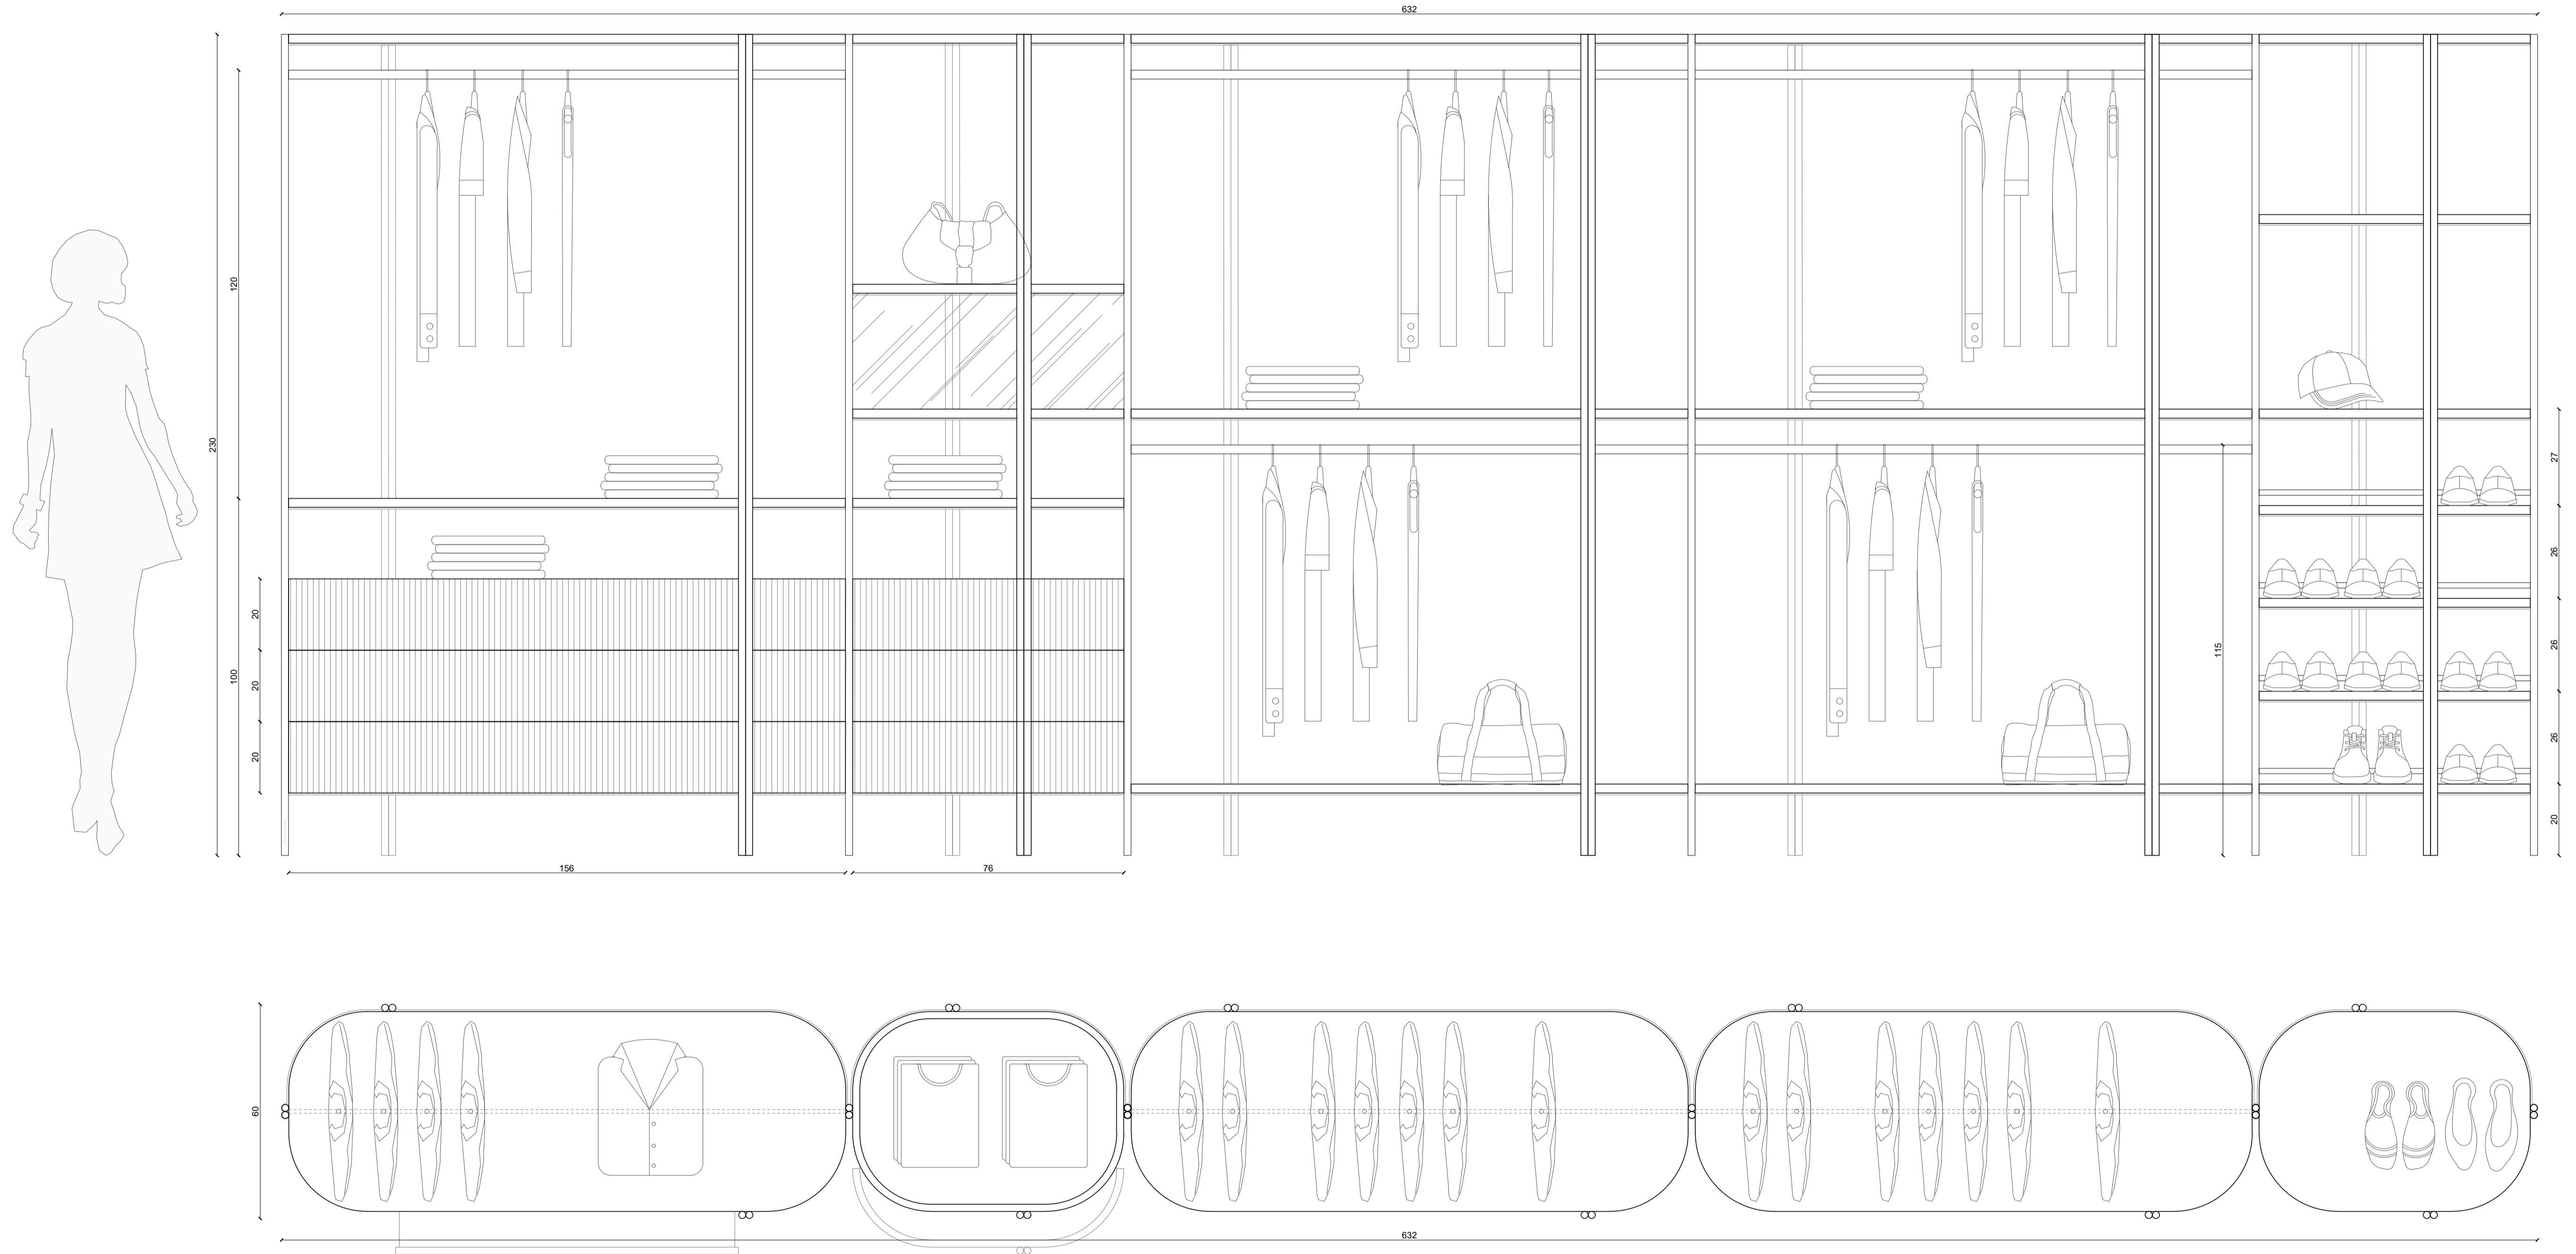

VESTA CLOSET

Cabina armadio modulare con ripiani in marmo/legno/laccati e struttura in metallo finitura ottone satinato
Modular walk-in closet with marble/wood/lacquered shelves and metal structure finished in brushed brass