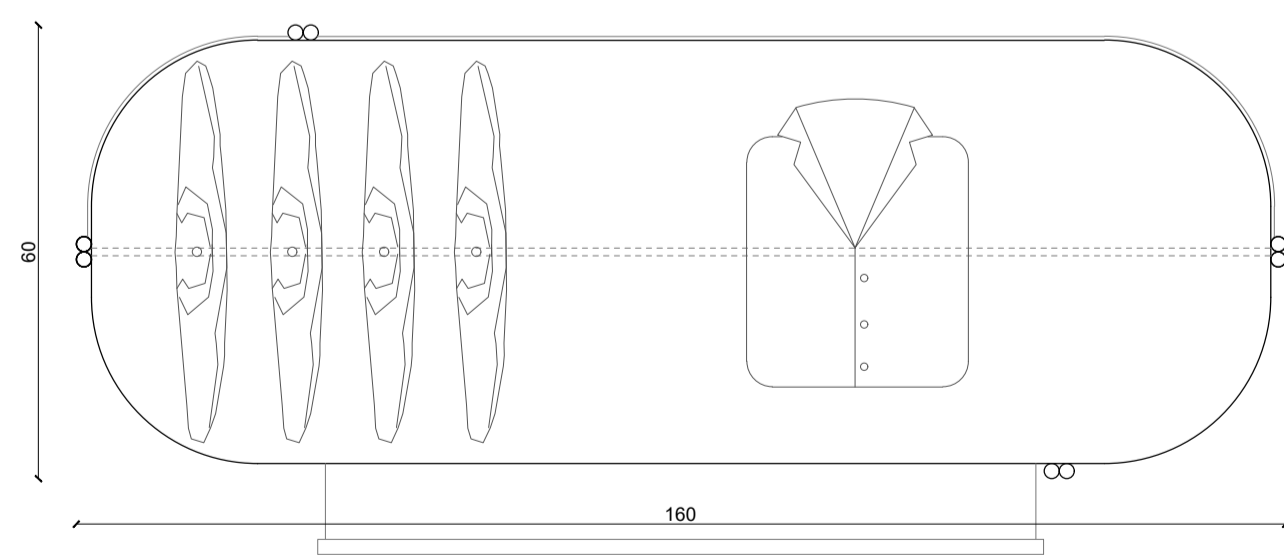

VESTA MODULES

Cabina armadio modulare con ripiani in marmo/legno/laccati e struttura in metallo finitura ottone satinato
Modular walk-in closet with marble/wood/lacquered shelves and metal structure finished in brushed brass

VST_D