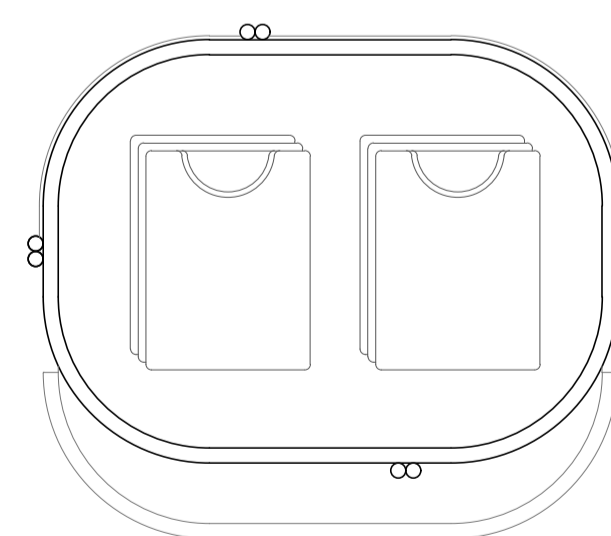

VESTA

MODULES

Cabina armadio modulare con ripiani in marmo/legno/laccati e struttura in metallo finitura ottone satinato
Modular walk-in closet with marble/wood/lacquered shelves and metal structure finished in brushed brass

VST_B

VST_AP/AV
accessorio schienale in pelle (AP) o vetro (AV)
leather backrest accessory (AP) or glass (AV)