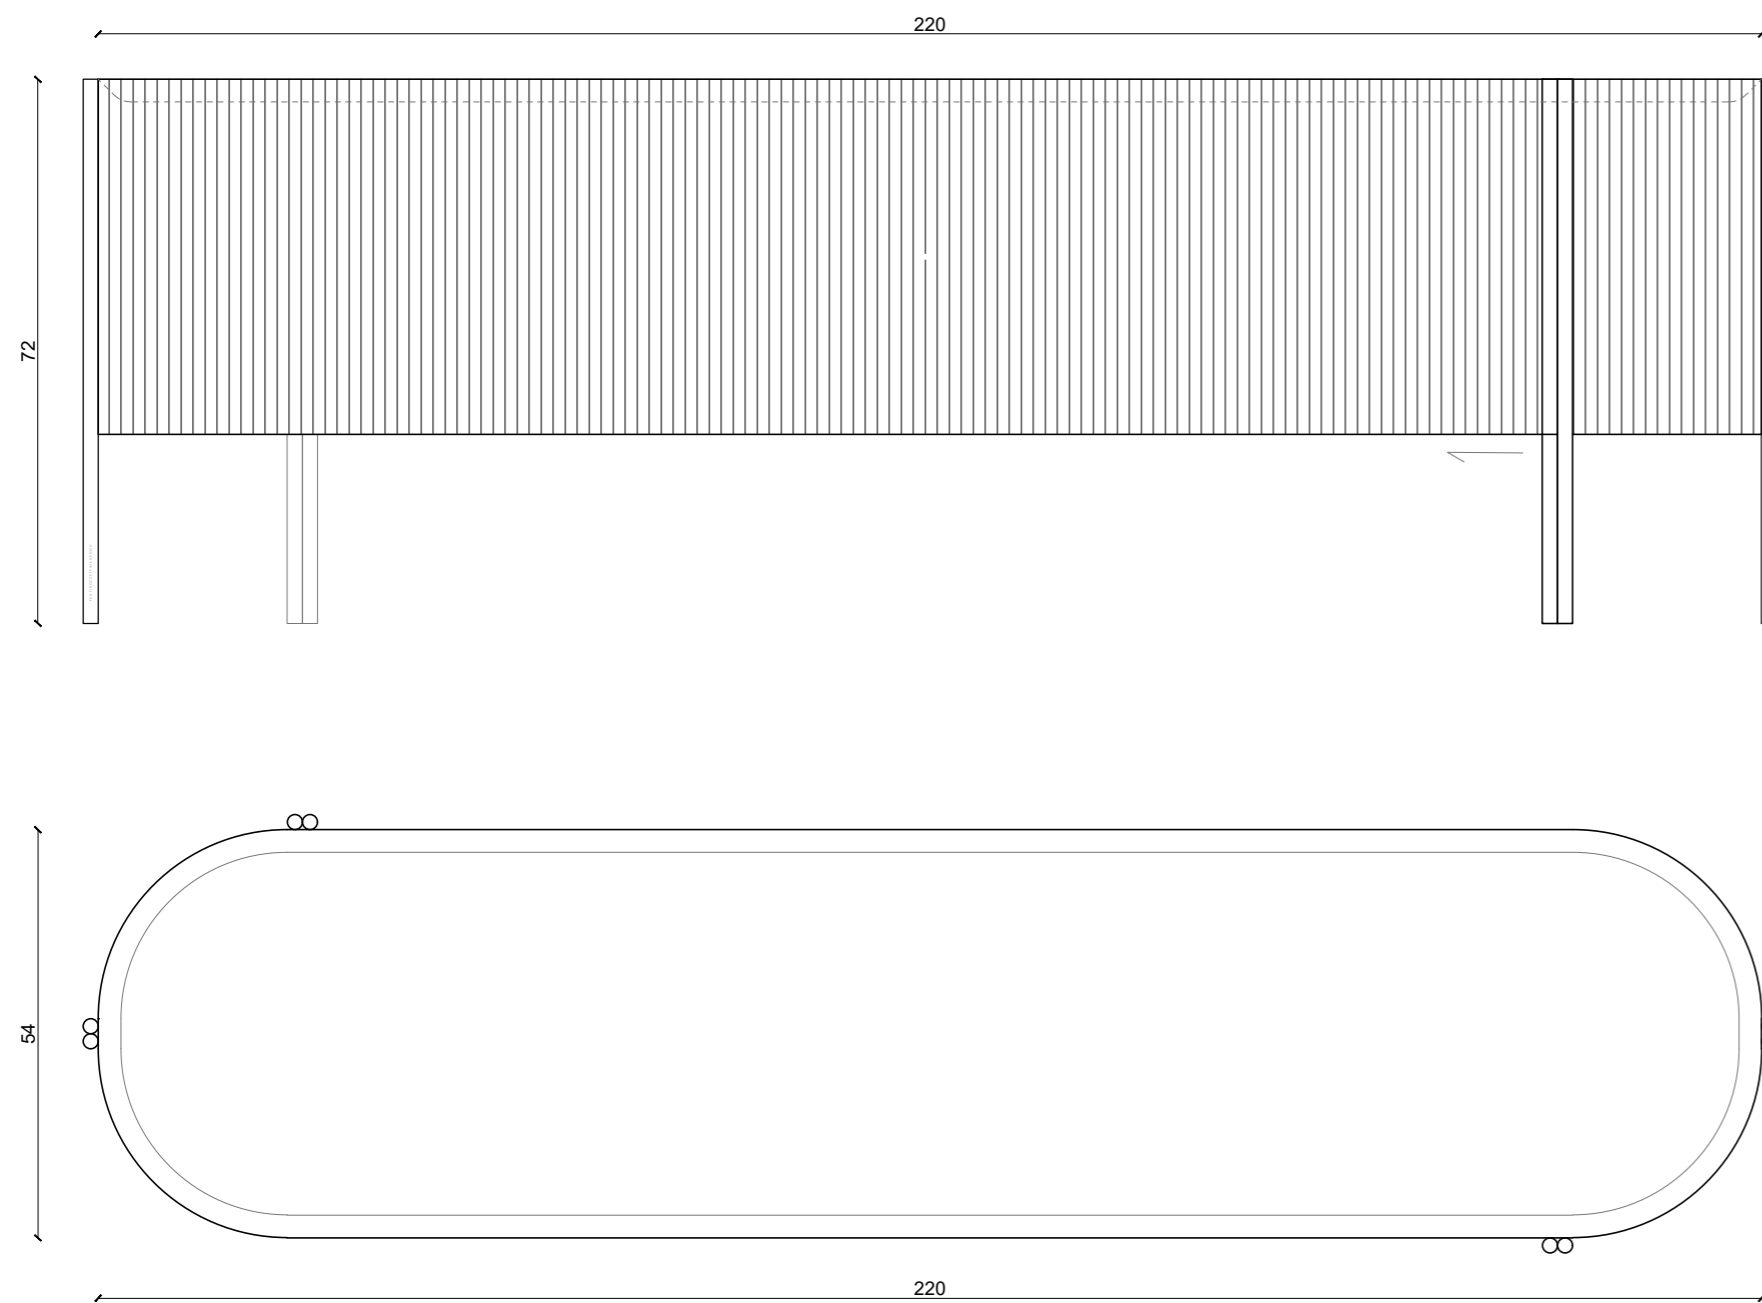

E R A
M A D I A

Madia con top ipogeo in marmo, struttura in ottone naturale e particolare anta a scorrimento in marmo
Sideboard with hypogeum marble top, natural brass structure, and a unique ribbed sliding door in marble