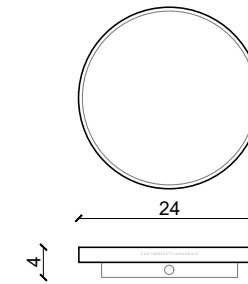

N E B R A

Vassoio in ottone naturale spazzolato a mano con illuminazione integrata e piano in ceramica.
Tray in hand-brushed natural brass with integrated lighting and ceramic top

B R I Q U E

Vaso in dischi di ottone naturale spazzolato a mano e marmo rosso levanto
Vase made of natural brushed brass discs and Levanto red marble

S L I C E

Vaso in fasce concentriche di marmo Verde Alpi e Carrara
Vase in concentric bands of Verde Alpi and Carrara marble