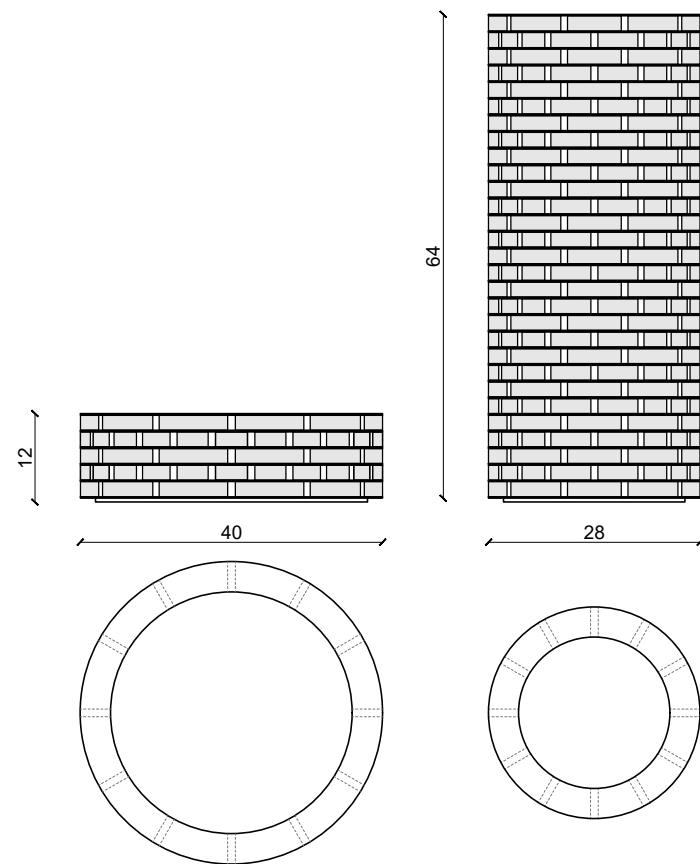

B R I Q U E

Vaso in dischi di ottone naturale spazzolato a mano e marmo rosso levanto
Vase made of natural brushed brass discs and Levanto red marble

S L I C E

Vaso in fasce concentriche di marmo Verde Alpi e Carrara
Vase in concentric bands of Verde Alpi and Carrara marble