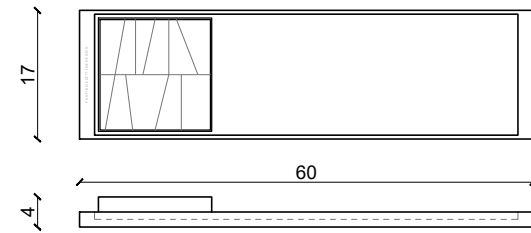

ACCESSORI

A C C E S S O R I E S

C O N T E N T U S

Vassoio in ottone naturale spazzolato a mano con accessori in ottone e mosaico di marmo removibile
Hand-brushed natural brass tray with removable marble mosaic and brass accessories