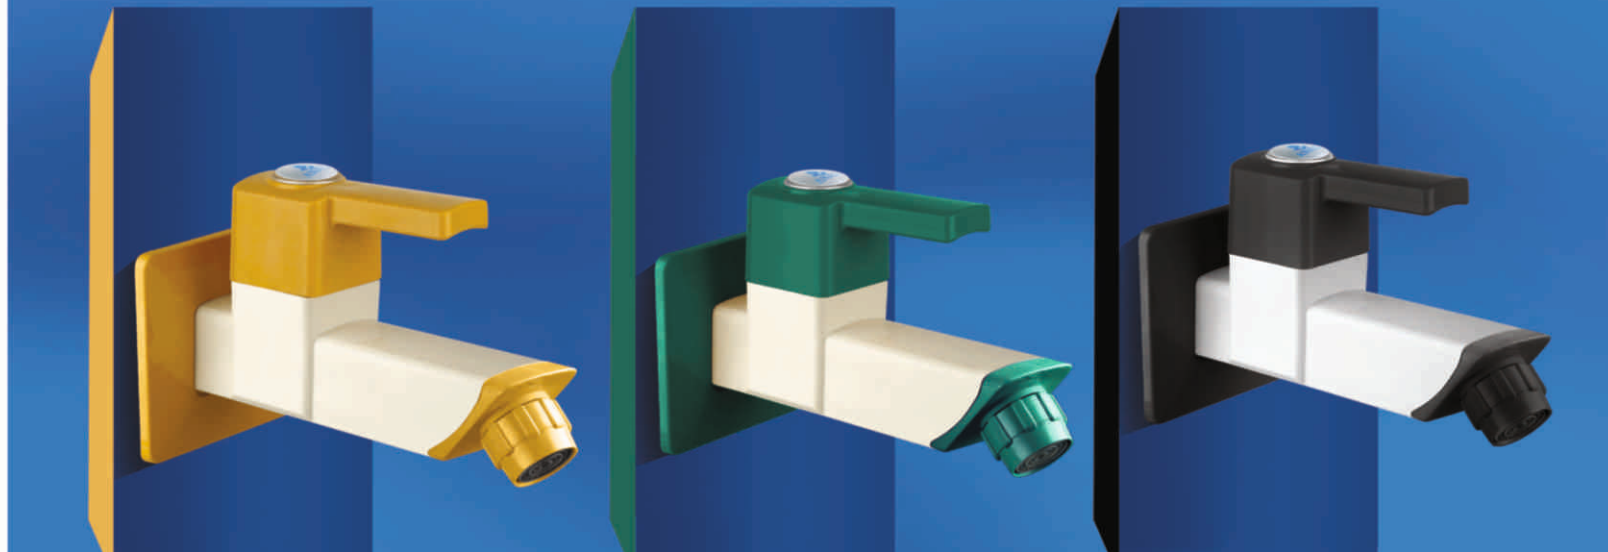

ENJOY THE COLOR FULL P.T.M.T. TAPS WITH ANJUL FAMILY