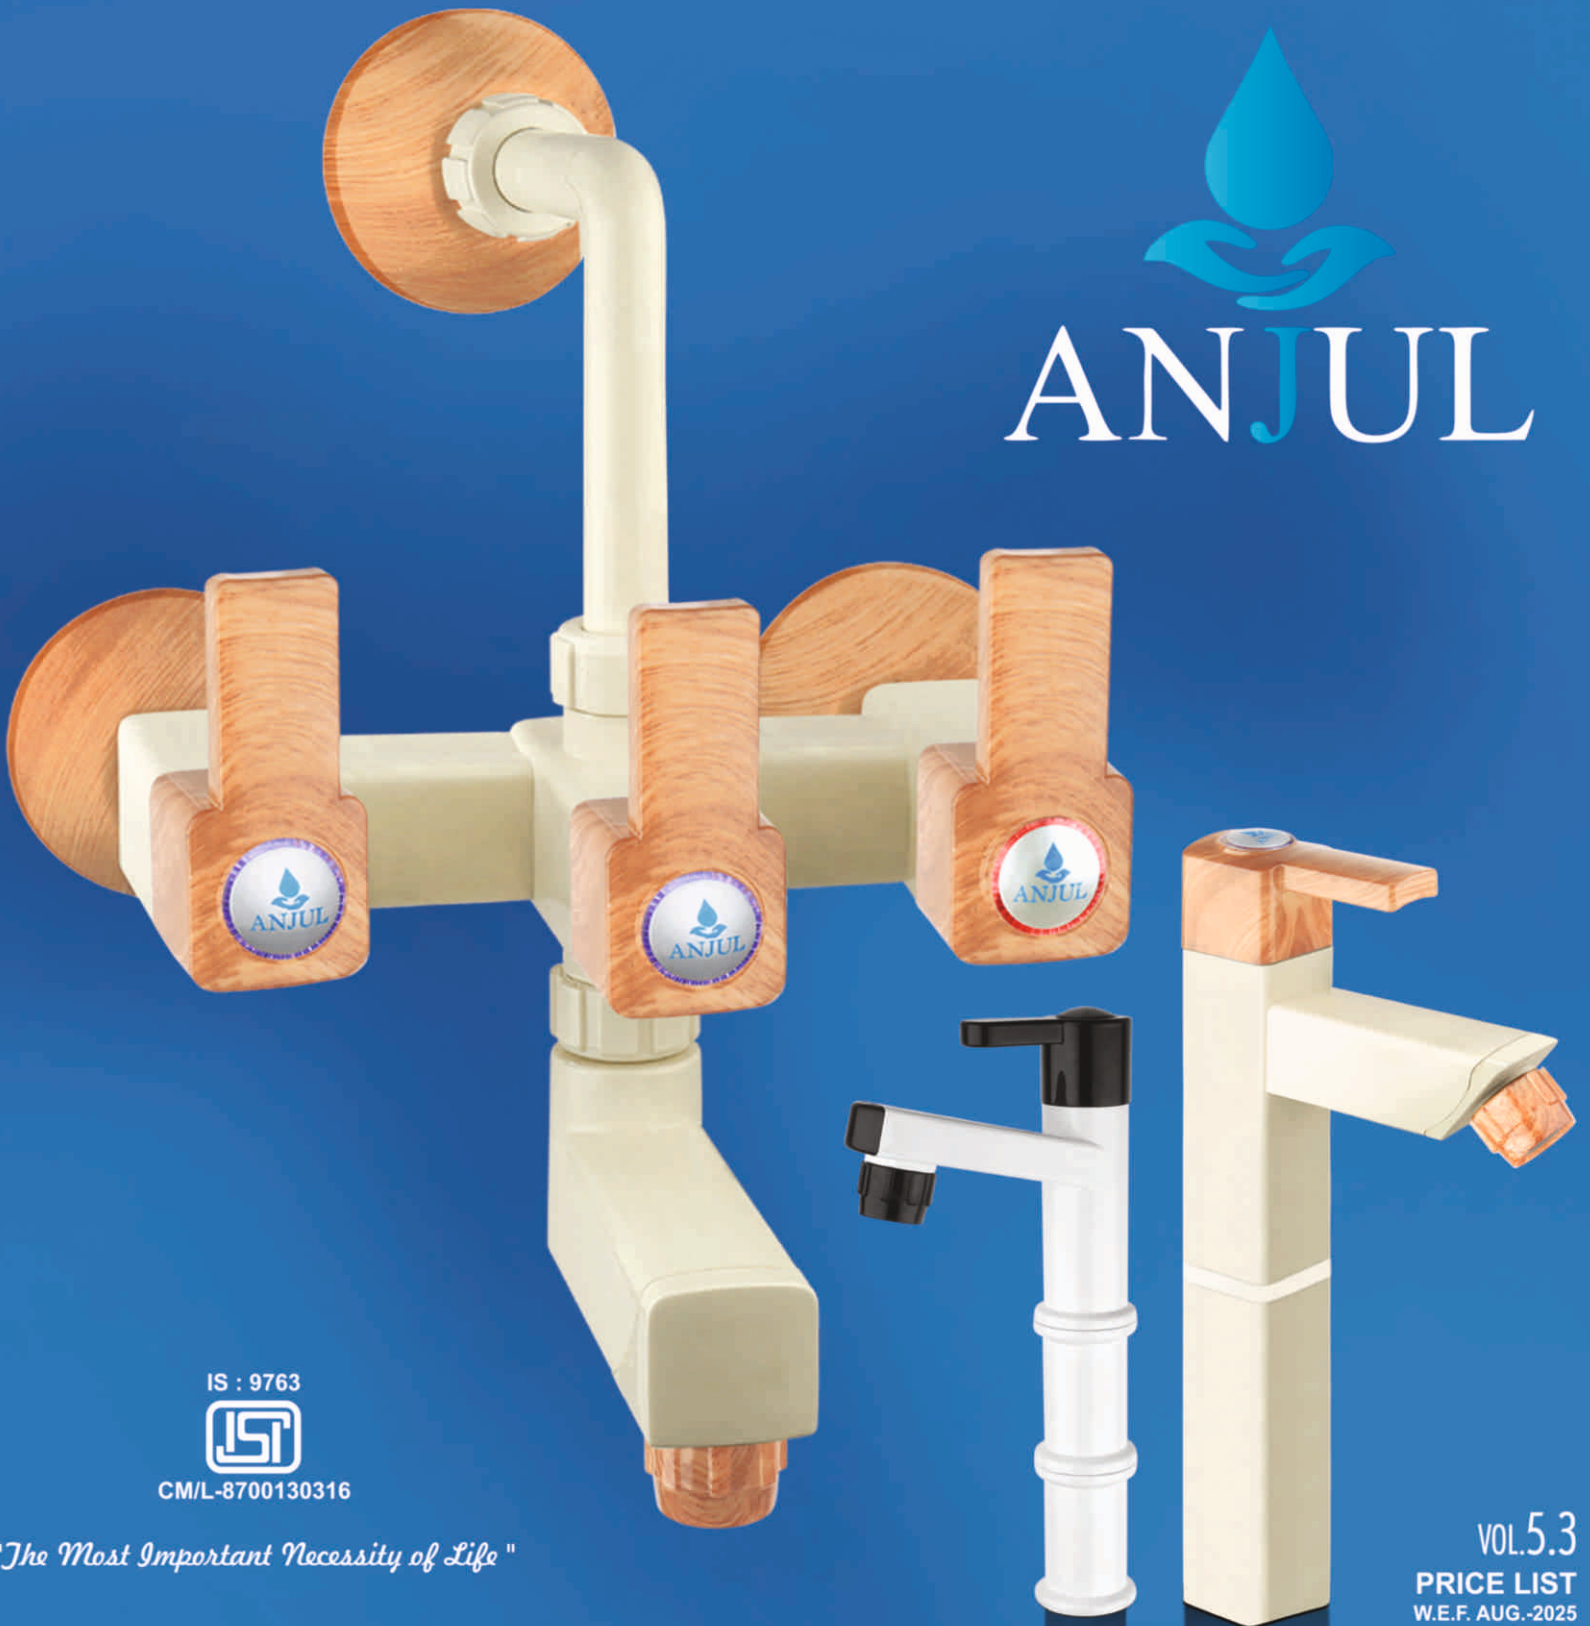

ANJUL

IS : 9763

CM/L-8700130316

"The Most Important Necessity of Life"

VOL.5.3
PRICE LIST
W.E.F. AUG.-2025

EXPERIENCE TECHNOLOGY

- * Established in the year 1994 at Delhi, India. Two Manufacturing units in Delhi and sanitary ware Manufacturing units in Noida, U.P.
- * To ensure performance and Durability, all our products under goes a series of quality check.
- * A look at our technological standards of excellence.
- * Fully equipped testing laboratory with Pneumatic Testing & Endurance Test machines that test out the product life cycle.
- * Advanced Silica Core Technology guarantees defect-free, uniform wall thickness for the internal water passage of the product.
- * Auto polishing and grinding machines, along with chemical coating plant ensures excellent mirror finish.
- * BUREAU OF INDIAN STANDARD Approved Company and **ISI MARK** on the Products Manufactured.