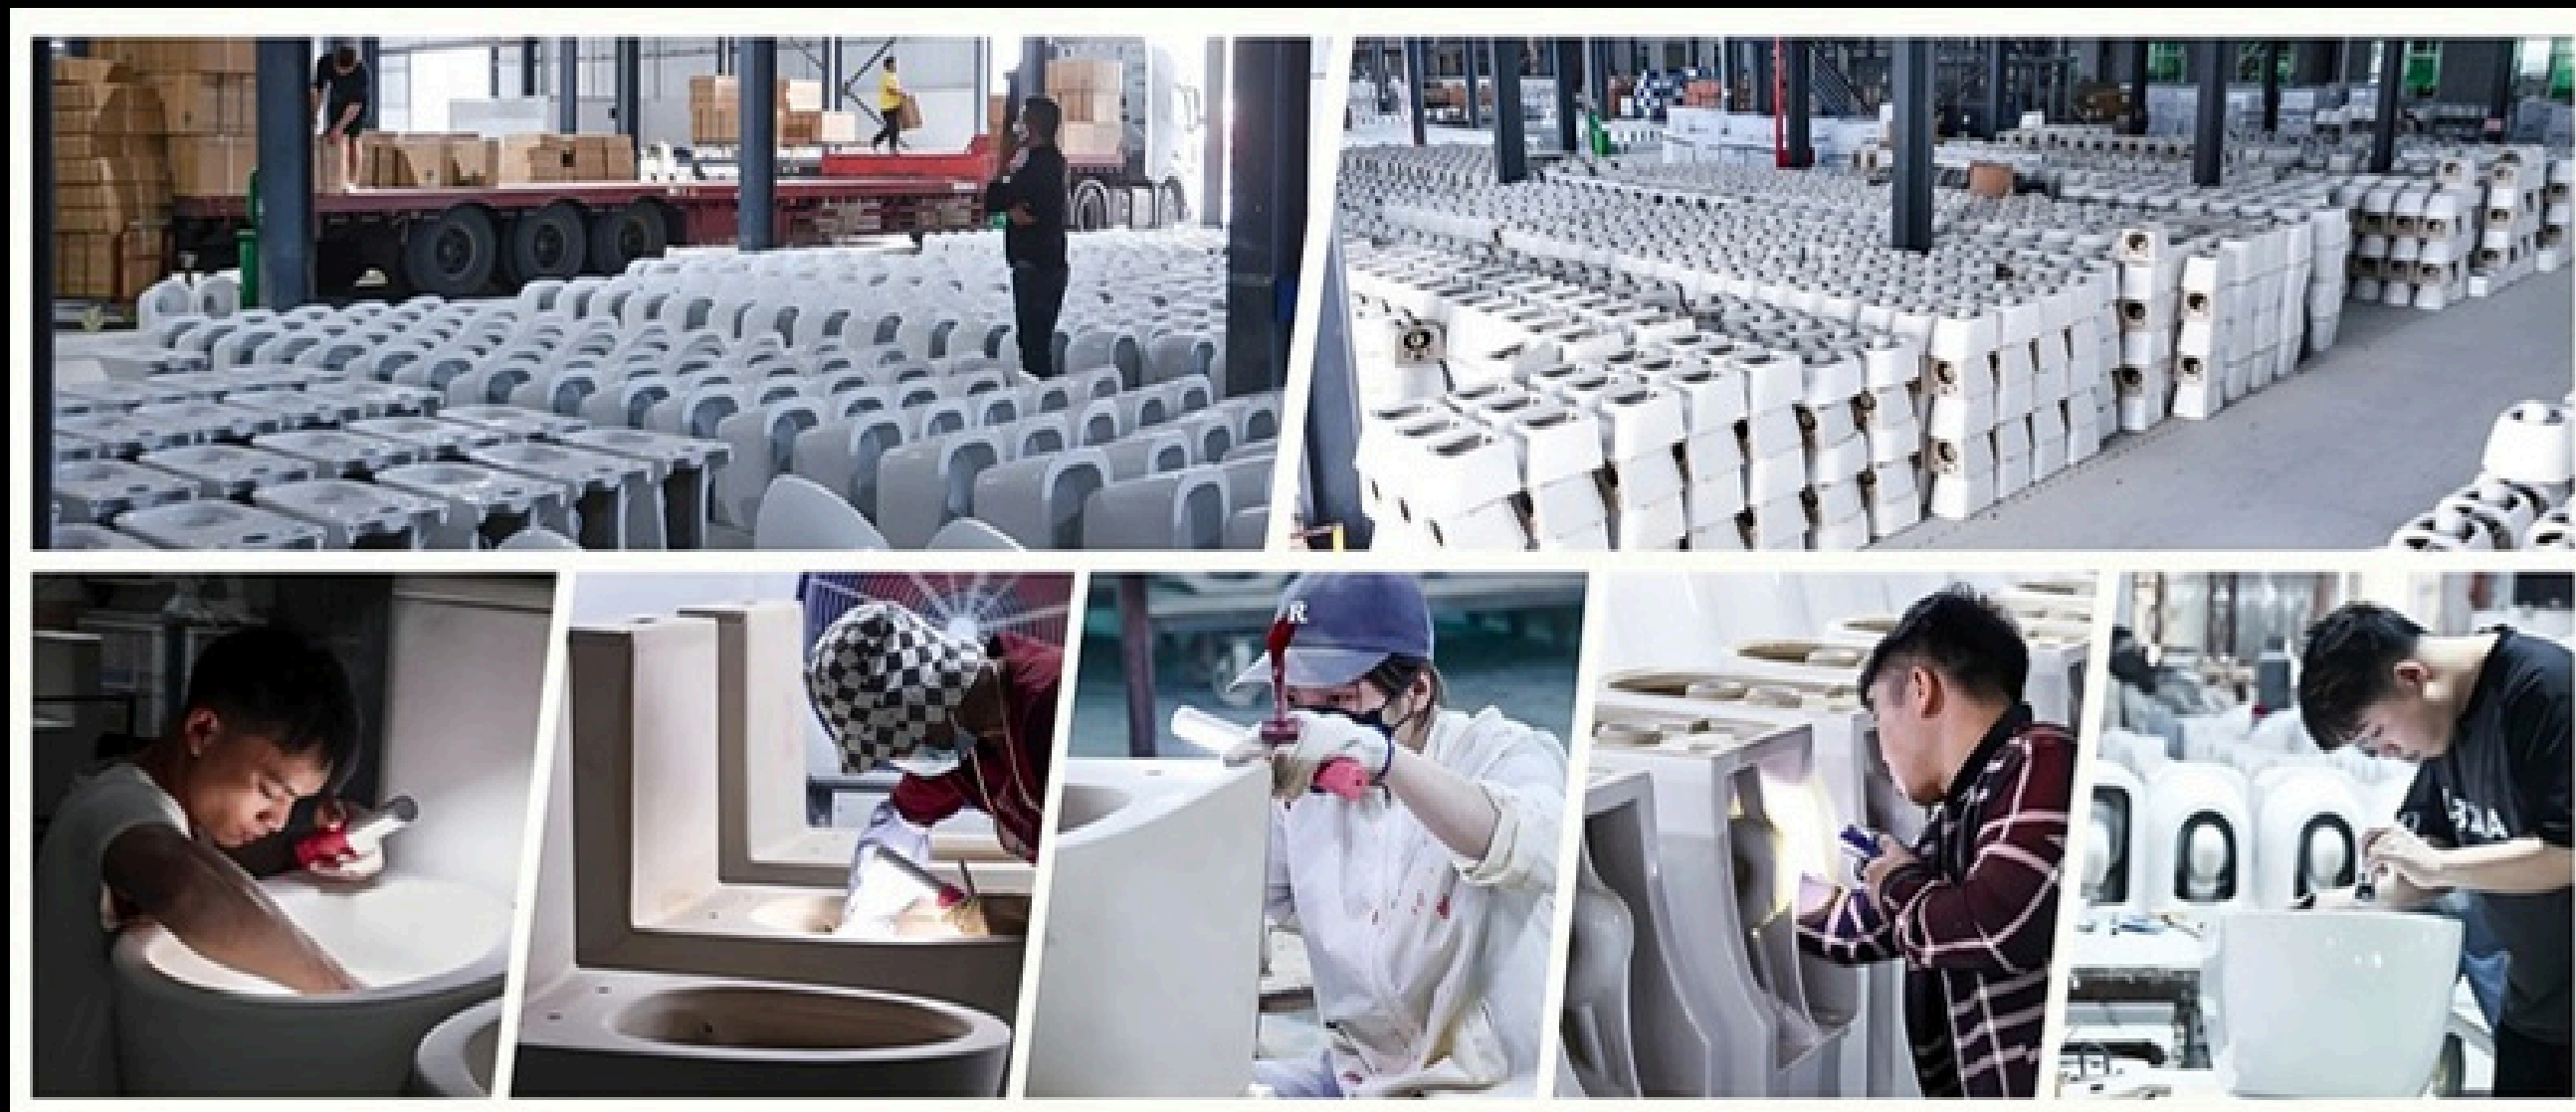

CONTACT FOR ORDERS

MARCO SANITARY HOME – KARACHI, PAKISTAN

OFFICE #1081 GREEN LINE BRT CORRIDOR, GULBAHAR KARACHI, 74600

PHONE: 0325 7010719

MARCOSANITARYWAREGMAIL.COM

WWW.MARCOSANITARYWARE.COM

MONDAY TO SATURDAY — 10:00 AM TO 8:00 PM

MARCO