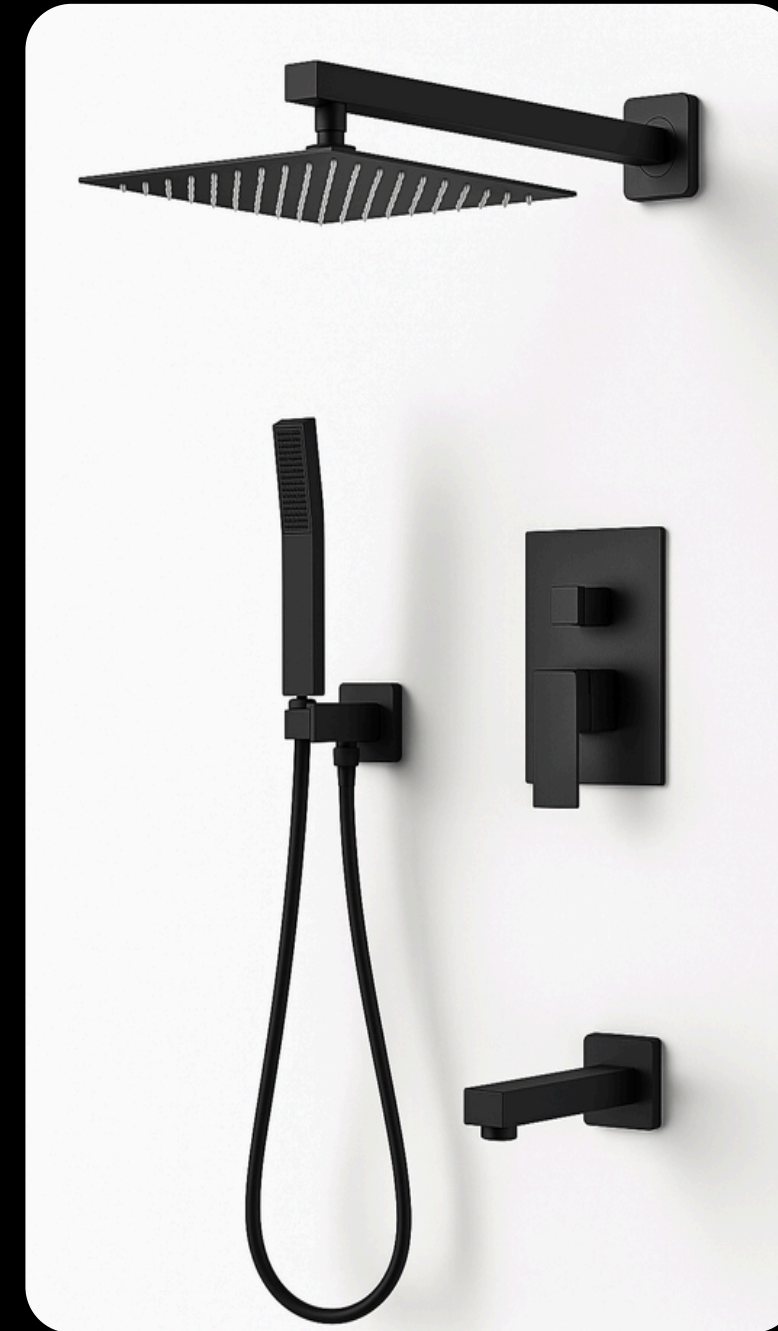

VERAN

- DIAL BODY
- DUPLEX STAINLESS STEEL
- 120X10 CM