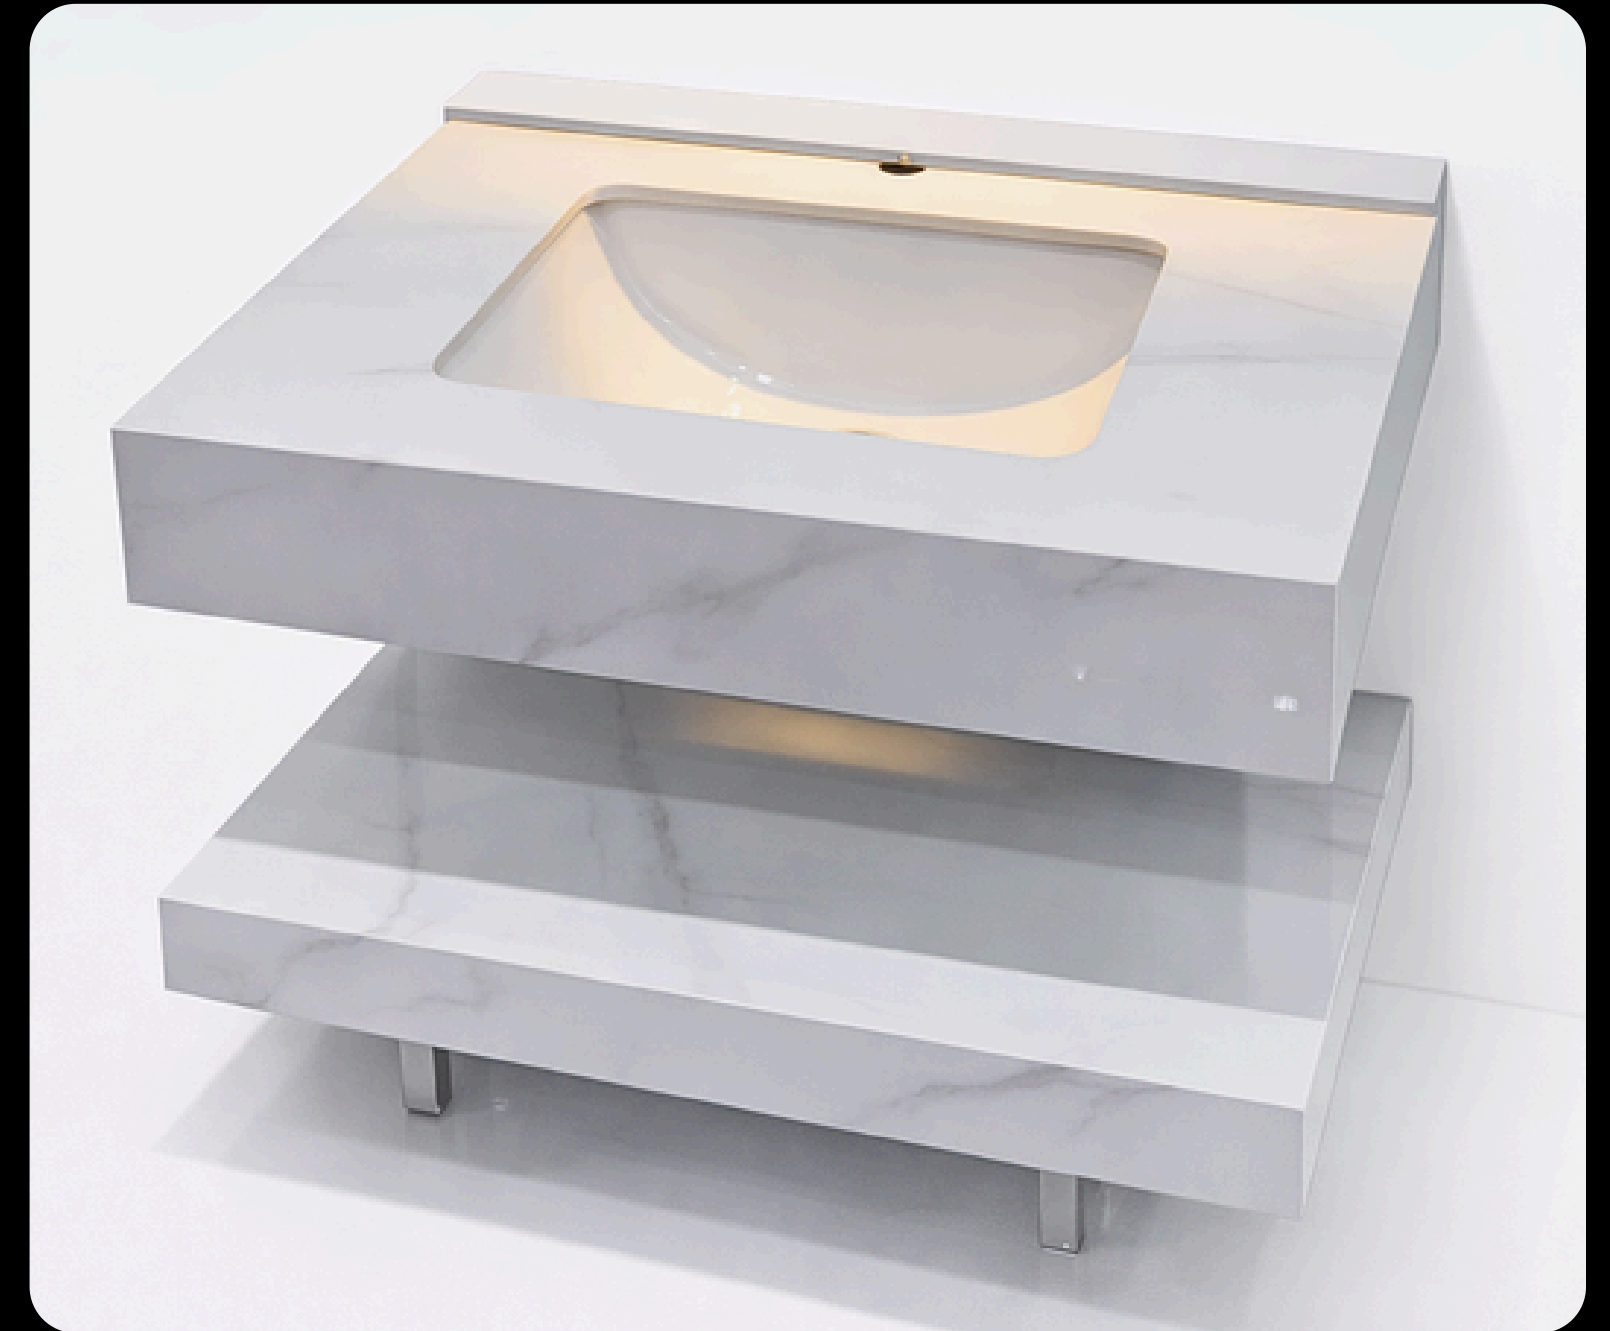

- CERAMIC BASIN
- ARTIFICIAL STONE
- MIRRORED CABINET

MARCO

CORIAN 32" VANITY BASIN

INSPIRED BY SHAPE AND STRUCTURE

CORIAN VANITY DOUBLE SLAB WASH BASIN

- CERAMIC BASIN
- ARTIFICIAL STONE
- MIRRORED CANIBET

CORIAN VANITY DOUBLE SLAB WASH BASIN

- CERAMIC BASIN
- ARTIFICIAL STONE
- MIRRORED CANIBET

MARCO

CORIAN 32" VANITY BASIN

INSPIRED BY SHAPE AND STRUCTURE

CORIAN VANITY DOUBLE SLAB WASH BASIN

- CERAMIC BASIN
- ARTIFICIAL STONE
- MIRRORED CABINET

CORIAN VANITY DOUBLE SLAB WASH BASIN

- CERAMIC BASIN
- ARTIFICIAL STONE
- MIRRORED CABINET

MARCO

CORIAN 32" VANITY BASIN

INSPIRED BY SHAPE AND STRUCTURE

CORIAN VANITY DOUBLE SLAB WASH BASIN

- CERAMIC BASIN
- ARTIFICIAL STONE
- MIRRORED CABINET