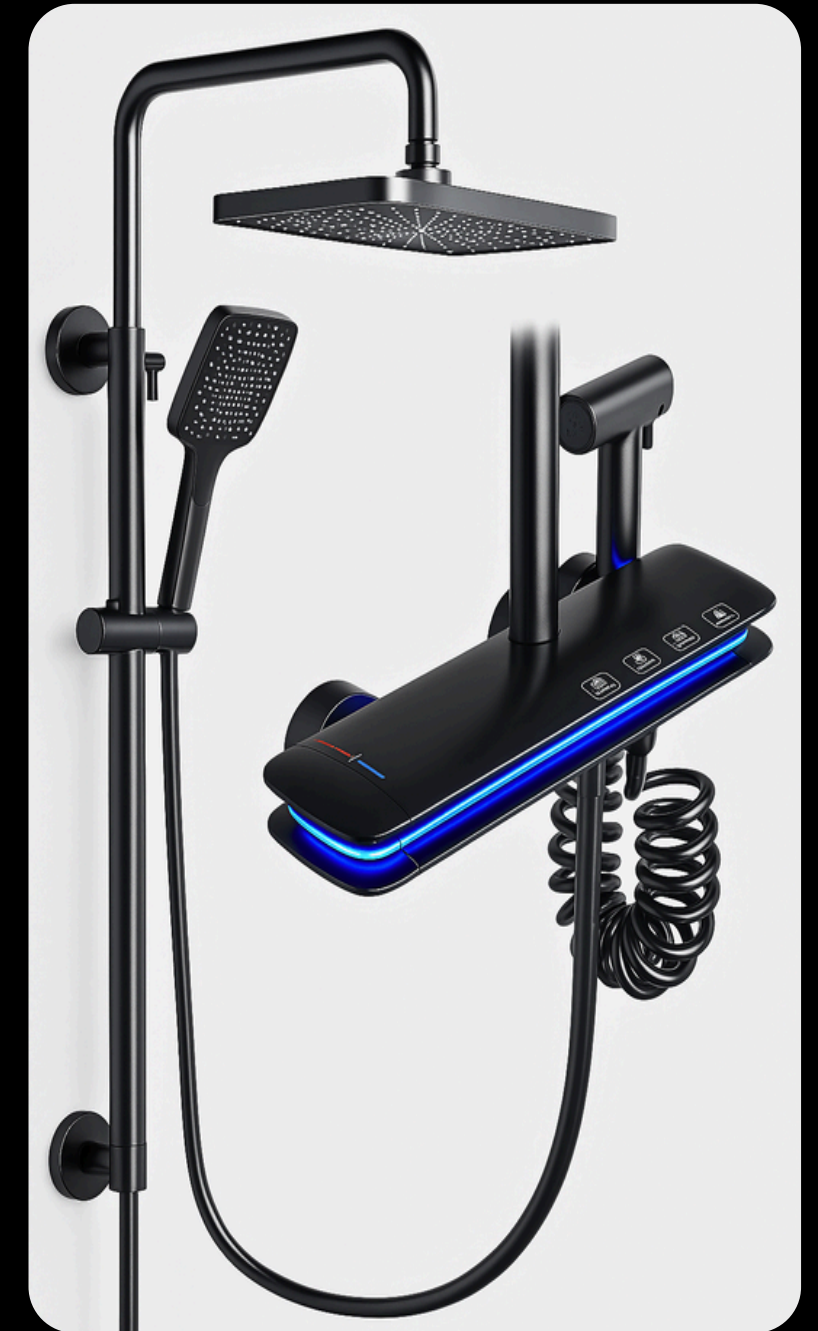

FIQORIA

- MATERIAL - BRASS
- WARRANTY - 1 YEAR
- THERMOSTATIC FAUCETS

MARCO