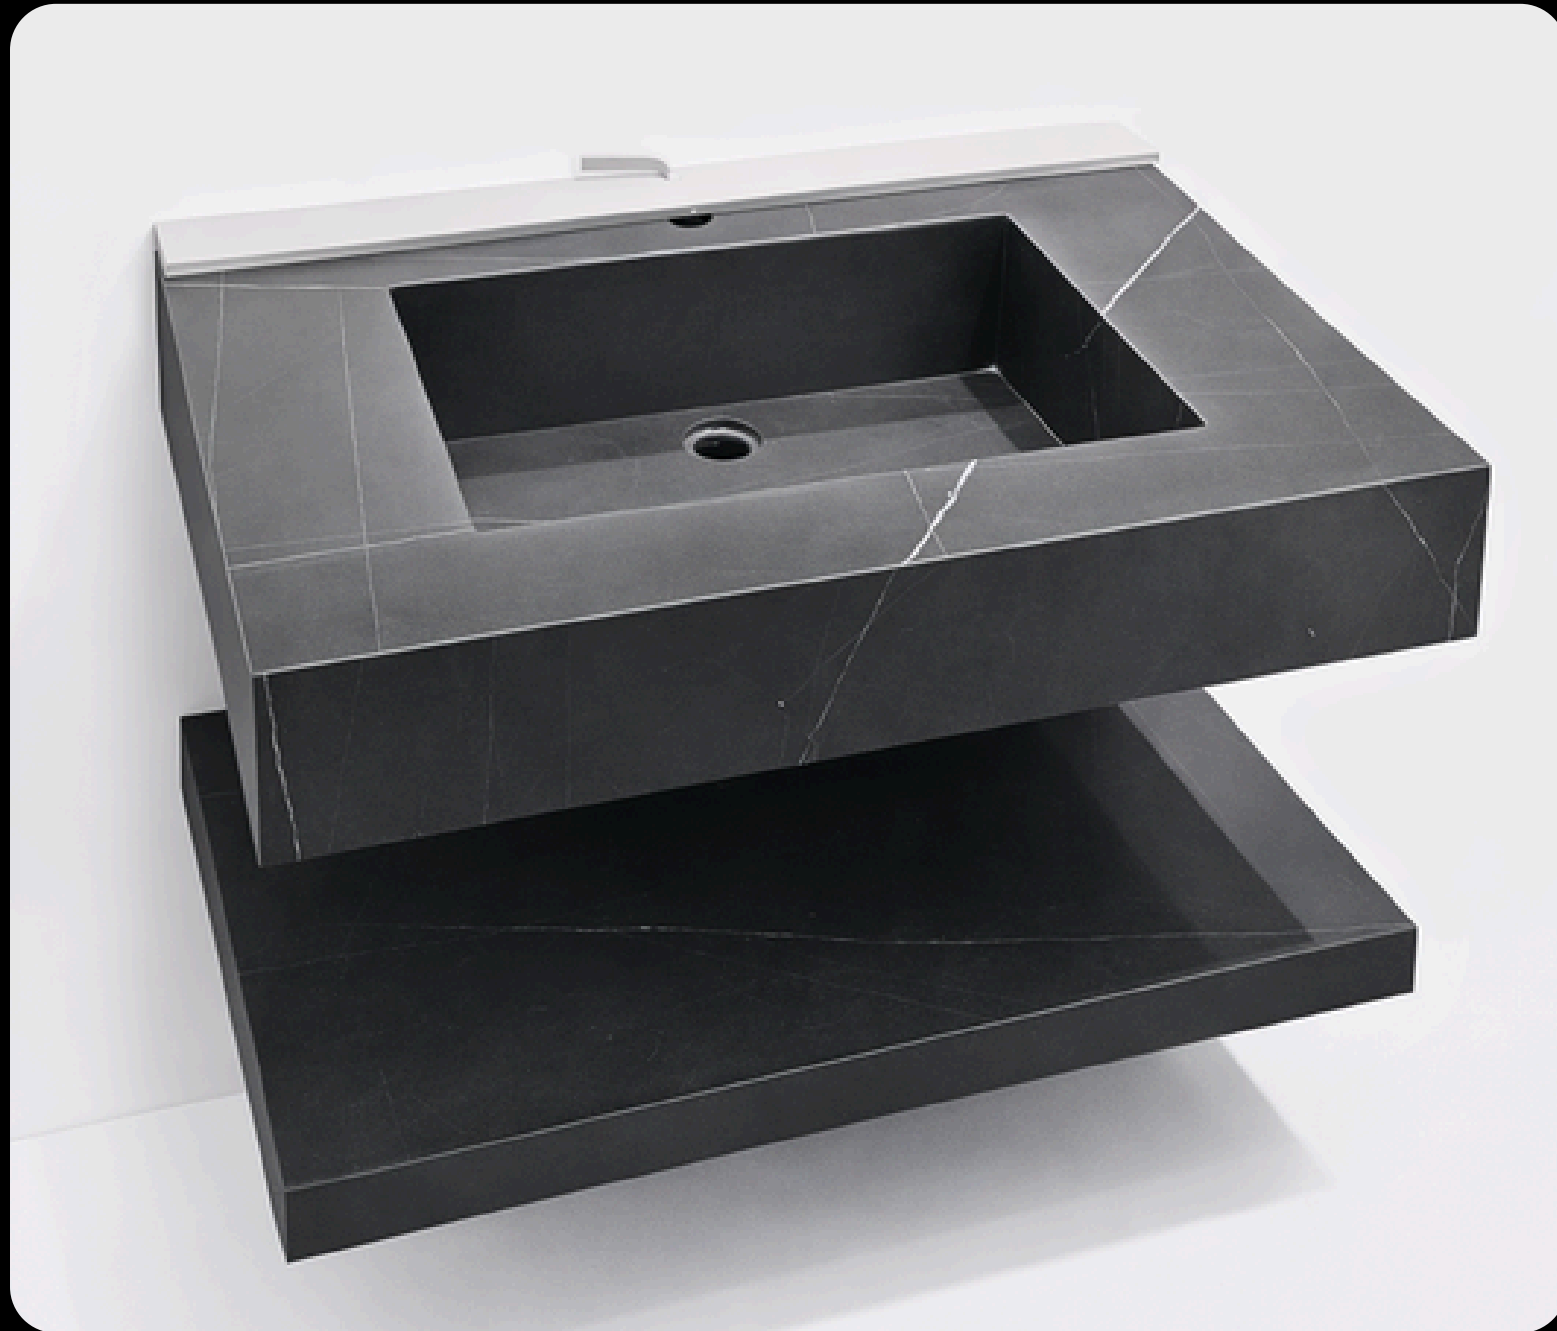

- CERAMIC BASIN
- ARTIFICIAL STONE
- MIRRORED CABINET

MARCO

CORIAN 32" VANITY BASIN

INSPIRED BY SHAPE AND STRUCTURE

CORIAN VANITY DOUBLE SLAB WASH BASIN

- CERAMIC BASIN
- ARTIFICIAL STONE
- MIRRORED CANIBET

CORIAN VANITY DOUBLE SLAB WASH BASIN

- CERAMIC BASIN
- ARTIFICIAL STONE
- MIRRORED CANIBET

MARCO

CORIAN 32" VANITY BASIN

INSPIRED BY SHAPE AND STRUCTURE

CORIAN VANITY DOUBLE SLAB WASH BASIN

- CERAMIC BASIN
- ARTIFICIAL STONE
- MIRRORED CABINET