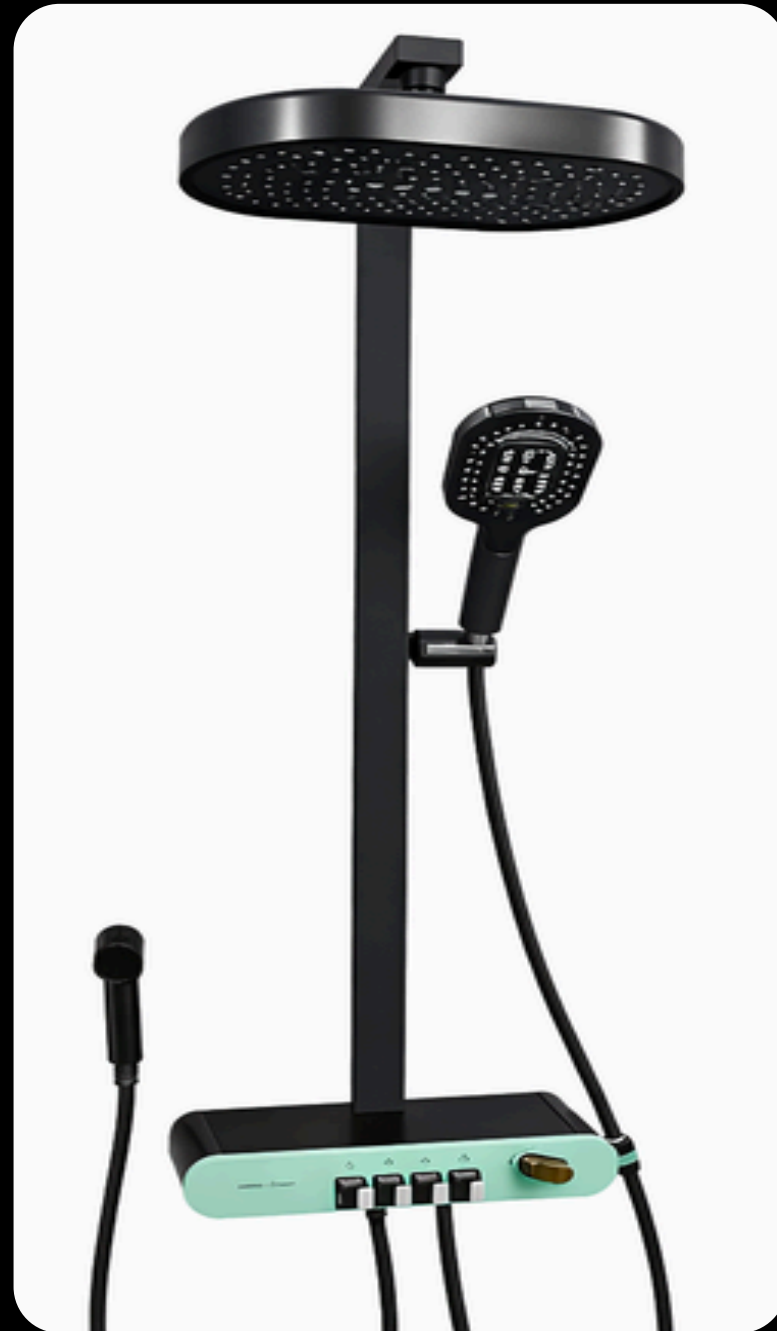

AZOMA SERIES

INSPIRED BY SHAPE AND STRUCTURE

HIPERAT

- MATERIAL - BRASS
- WARRANTY - 1 YEAR
- THERMOSTATIC FAUCETS