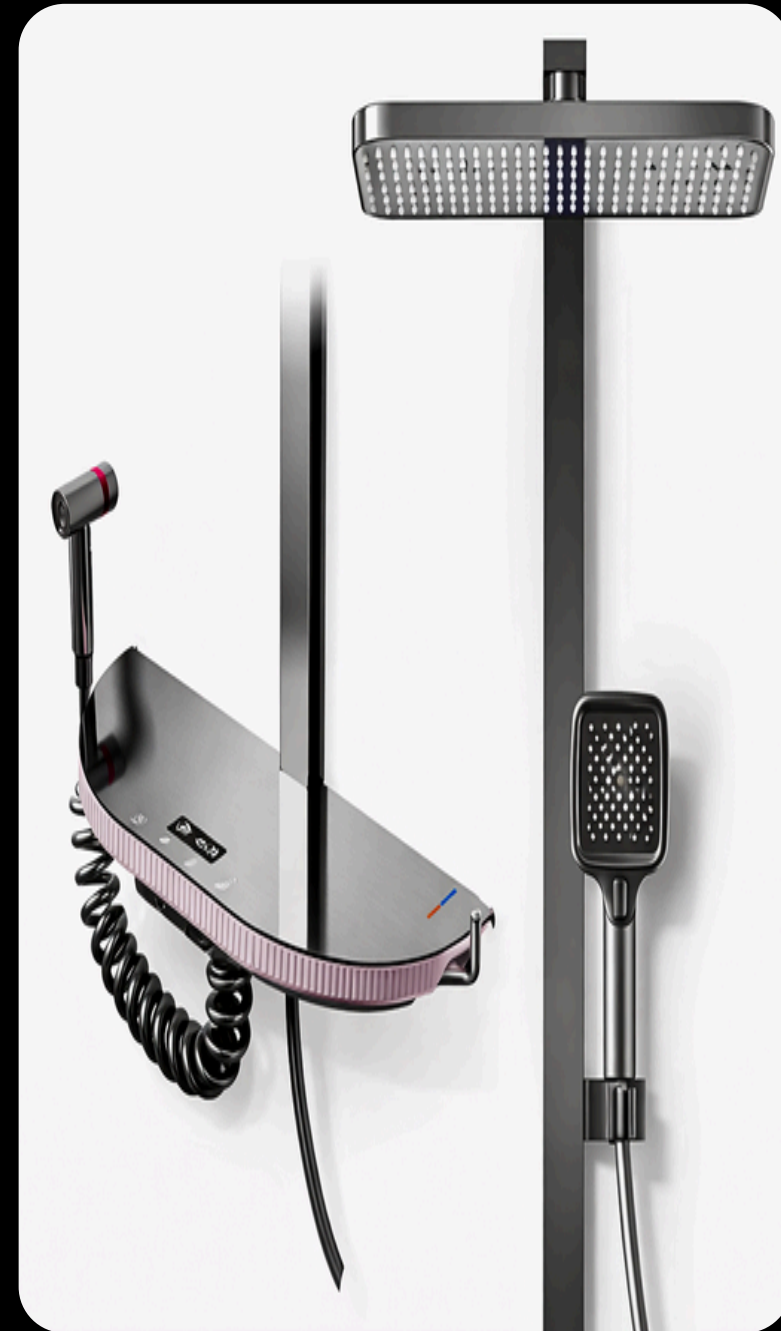

- MATERIAL - BRASS
- WARRANTY - 1 YEAR
- THERMOSTATIC FAUCETS

AZOMA SERIES

INSPIRED BY SHAPE AND STRUCTURE

HIPERAT

- MATERIAL - BRASS
- WARRANTY - 1 YEAR
- THERMOSTATIC FAUCETS

MAHANTA

- MATERIAL - BRASS
- WARRANTY - 1 YEAR
- THERMOSTATIC FAUCETS