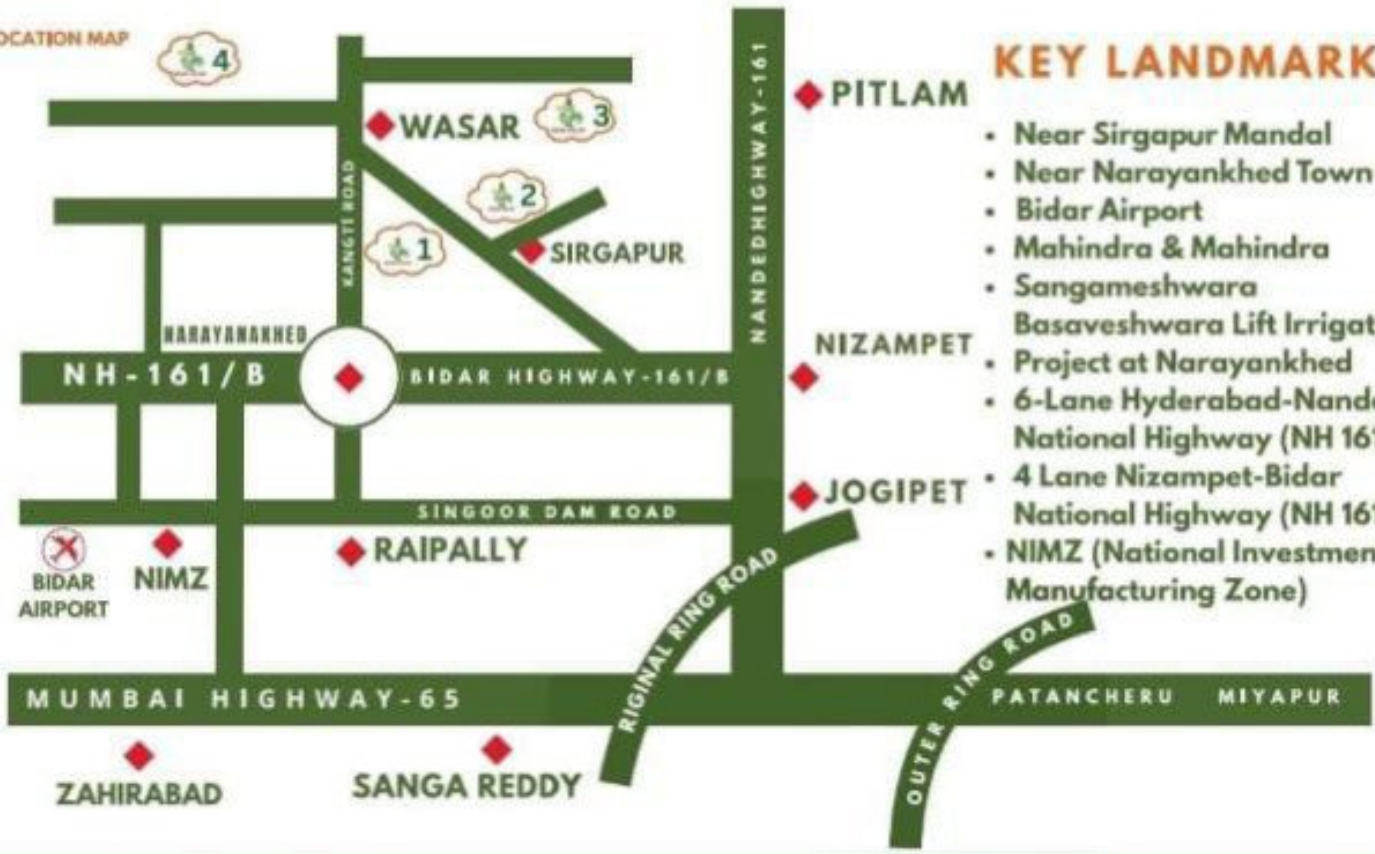

LOCATION MAP

KEY LANDMARKS

- Near Sirgapur Mandal
- Near Narayankhed Town
- Bidar Airport
- Mahindra & Mahindra
- Sangameshwara Basaveshwara Lift Irrigation Project at Narayankhed
- 6-Lane Hyderabad-Nanded National Highway (NH 161)
- 4 Lane Nizampet-Bidar National Highway (NH 161B)
- NIMZ (National Investment Manufacturing Zone)

BOOKING DETAILS

5 Guntas(605 Sqyds)
Booking amount : 51,000/-
Balance Amout : 21 Days
Registration Fee : 25,000/-

AVAILABLE PLOT SIZES

1 GUNTA, 2 GUNTAS
5 GUNTAS, 10 GUNTAS
HALF ACRE , ONE ACRE