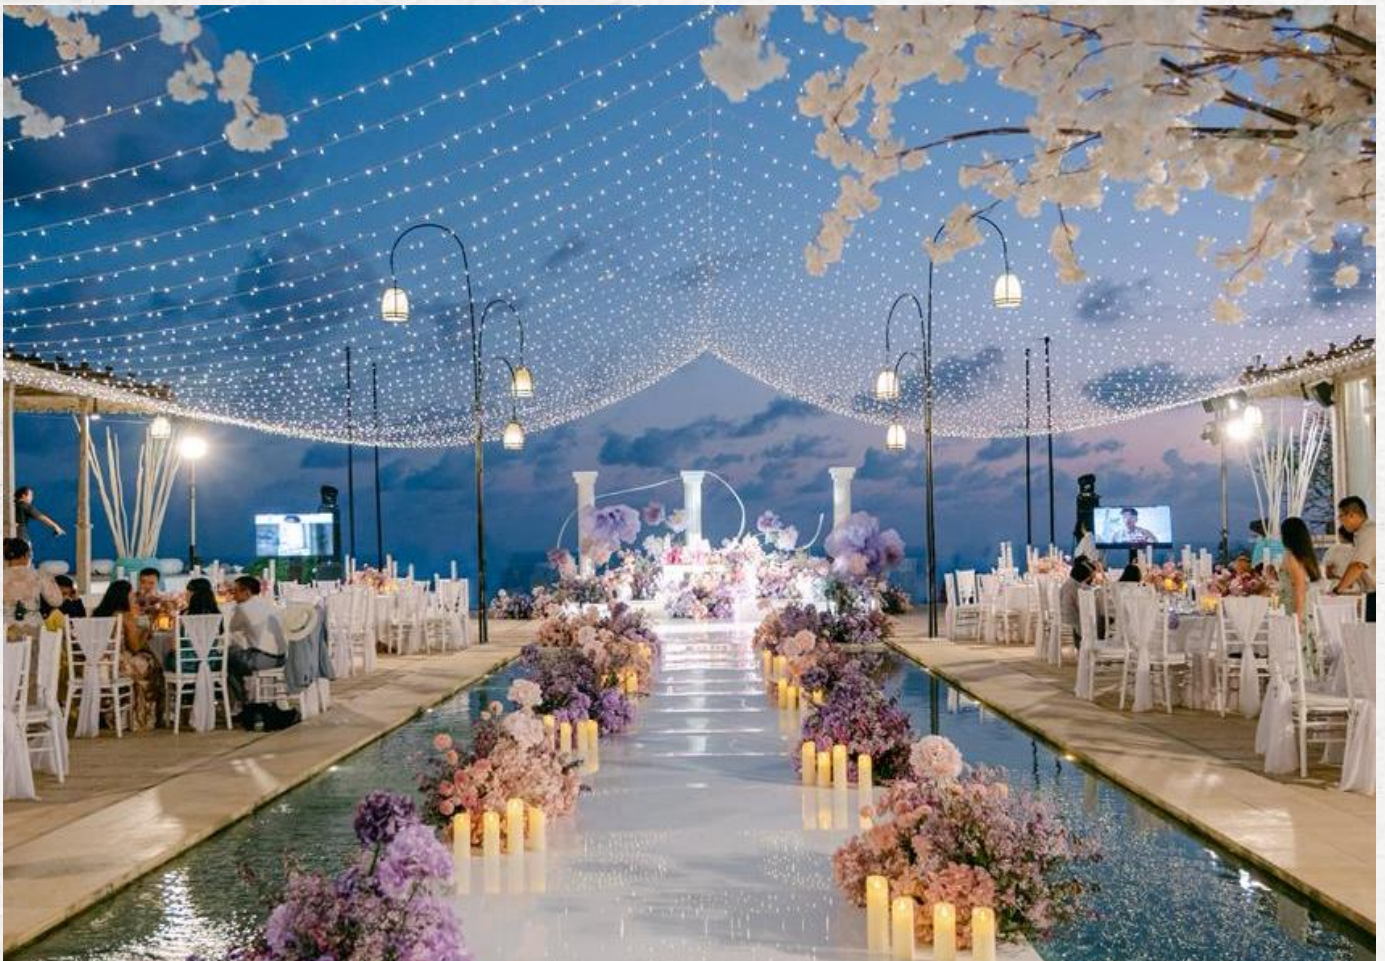

Wedding Package Inclusions

DECORATIVE LIGHTING

Ambience is a key statement for the overall look of a wedding. It is the main support of a wedding decorations, because when it turns to dinner receptions, lighting is very helpful in creating an amazing vibes into a wedding decorations generally. There are a lot of options such as **fairy light** with many shapes, **light bulbs**, and even sometimes we add it with some chandeliers or lanterns. Lets' have a look..