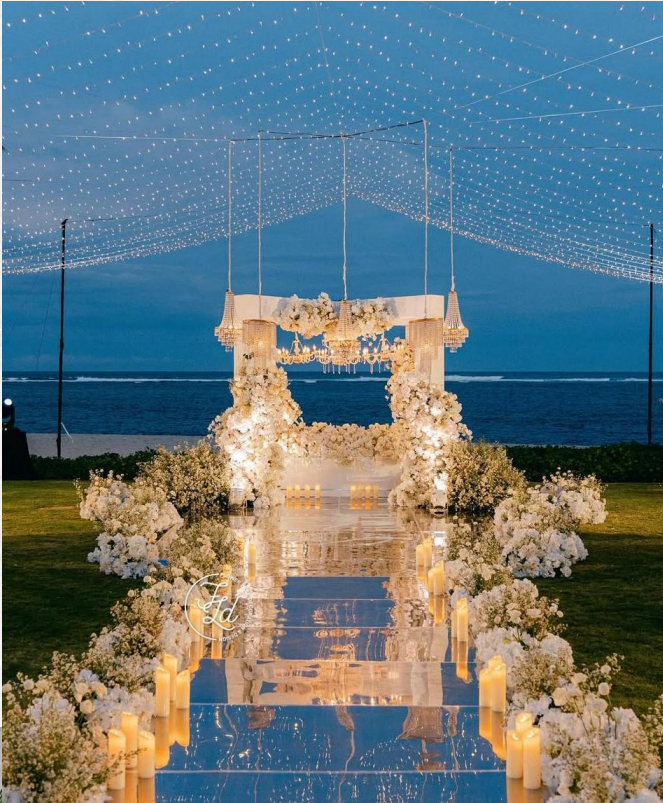

LUCKY DRAW!

PATHWAY FLOORING

Pathway flooring from entrance to the dance floor

Melamine finishing : White / Chrome mirror