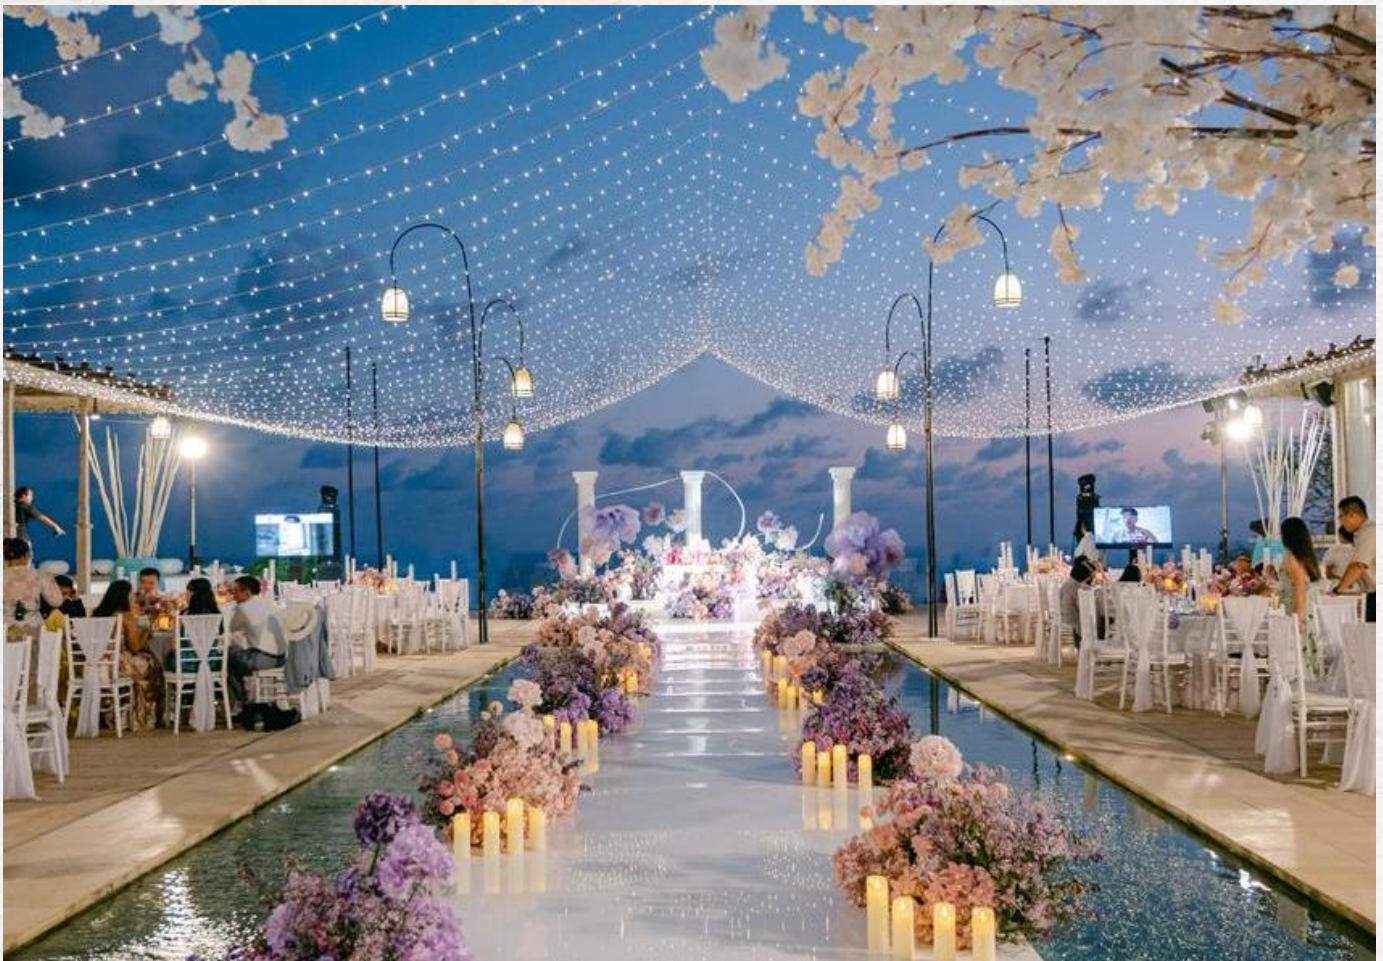

Wedding Package Inclusions

DECORATIVE LIGHTING

Ambience is a key statement for the overall look of a wedding. It is the main support of a wedding decorations, because when it turns to dinner receptions, lighting is very helpful in creating an amazing vibes into a wedding decorations generally. There are a lot of options such as **fairy light** with many shapes, **light bulbs**, and even sometimes we add it with some chandeliers or lanterns. Lets' have a look..