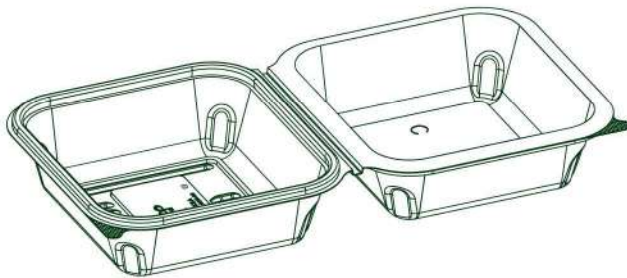

FCB - M3

FCB - S1

FCB - S2

Code	Size	Dimensions / mm			Colors	Style	Per Sleeve	Per Box	Box (L X W X H)	Per Pallet
										
FCB-M1	M1	186	158	39	●	Base	300	300	510 X 400 X 470	30
FCB-M2	M2	186	158	58	●	Base	300	300	510 X 400 X 470	30
FCB-M3	M3	186	158	74	●	Base	300	300	510 X 400 X 470	24
FCB-M-Dome	M-STD	187	158	13.5	●	Lid	300	300	510 X 400 X 360	30
FCB-M-Flat	M-STD	187	158	7.8	●	Lid	300	300	510 X 400 X 360	30
FCB-S1	S1	146	123	56	●	Base	600	600	530 X 470 X 480	24
FCB-S2	S2	146	123	76	●	Base	600	600	530 X 470 X 480	24
FCB-S-Dome	S-STD	146.5	122	20.5	●	Lid	600	600	530 X 470 X 350	30
FCB-S-Flat	S-STD	146.5	122	7.8	●	Lid	600	600	530 X 470 X 350	30

Hinged Food Container

Large Food Box

Modern & Elegant Design

LC - 01

LC - 02

Available with two types

Code	Size	Dimensions / mm			Colors	Style	Per Sleeve	Per Box	Box (L X W X H)	Per Pallet
LC-01	1C	240	204	40	● ● ●		125	250	484 X 450 X 515	24
LC-03	3C	240	204.5	32	● ● ●	Hinged	125	250	484 X 450 X 515	24

Hinged Food Container

Small Food Box

Advanced tech
Perfect balance
Built for smart packaging.

Model of the Container

Code	Size	Dimensions / mm			Colors	Style	Per Sleeve	Per Box	Box(L X W X H)	Per Pallet
BRG-01	STD	323	170	50.5		Hinged	100	300	524 X 340 X 560	24