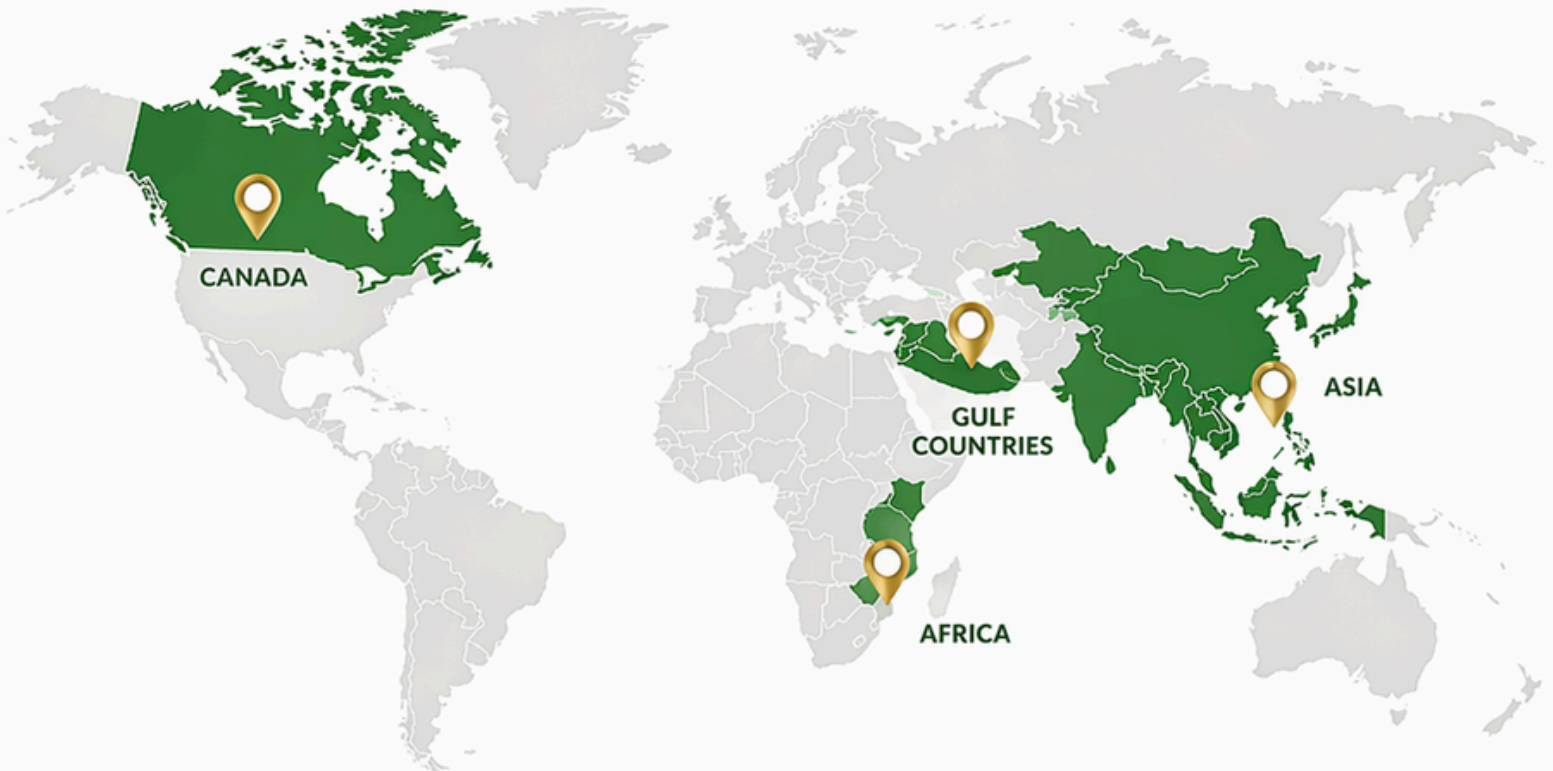

PINU-G EXPORTS

DELIVERING GOODNESS, BUILDING TRUST

AN LLP FIRM

Pinu-G Exports is a trusted exporter of premium quality rice from India to global markets.

We deal in all kinds of rice – Basmati, Non-Basmati and every variety, available in multiple packaging options to meet diverse customer requirements.

 **1121 STEAM**
Extra Long Grain | White | Non-Aromatic

100%
NATURAL

RICH IN
NUTRITION

PREMIUM
QUALITY

FARMER
FRIENDLY

Goodness of Nature,
Trusted by Millions

SERVING ACROSS THE GLOBE

DELIVERING QUALITY RICE TO TRUSTED PARTNERS WORLDWIDE

GULF COUNTRIES

UAE, Saudi Arabia,
Oman, Qatar & more

ASIA

Vietnam, Malaysia,
Singapore & more

AFRICA

Select trade
partnerships

NORTH AMERICA

Canada

We are proud to be one of India's most renowned export houses.

To serve clients around the world, we are equipped with state-of-the-art machinery and internationally recognized certifications, ensuring the highest quality standards.