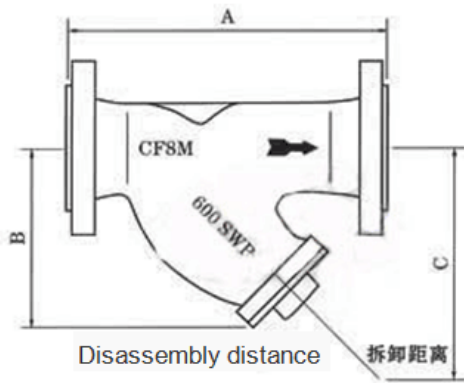


Y type filter basket

Working principle and characteristics

Y type filter basket is the main part of the Y type filter, usually installed in the pressure relief valve, pressure off valve, water level valve or other equipment of the import side, used to remove impurities in the media to protect the normal use of the valve and equipment. Y type filter is with the characteristics of advanced structure, small resistance, convenient sewage and so on. Y type filter can be used for water, oil and gas filtration. General mesh used for water: 18~30mesh, for gas: 10~100 mesh, for oil: 100~480 mesh. When the liquid passes the main tube to enter the basket filter, the solid impurity particles are blocked in the basket filter, and then the clean fluid goes through the basket filter, and discharged from the filter outlet.

Structure and application device:

口径 (in) Caliber (inch)	ANSI 法兰连接 ANSI Flange connection			螺纹连接 Threaded connection	B	C	滤网面积 cm ² Filtration area cm ²
	150LB	300LB	600LB				
	A	A	A	A			
1/2"	127	127	130	75	70	110	27
3/4"	145	150	150	80	80	130	43
1"	154	160	160	90	90	150	73
1 1/4"	180	180	200	110	130	235	135
1 1/2"	200	210	230	120	147	260	164
2"	230	240	250	140	180	320	251
2 1/2"	290	290	.	210	200	325	327
3"	310	310	.	.	205	330	361
4"	315	351	.	.	255	405	545
5"	410	401	.	.	315	510	843
6"	473	478	.	.	345	560	1117
8"	593	600	.	.	440	710	1909
10"	730	730	.	.	503	760	2010