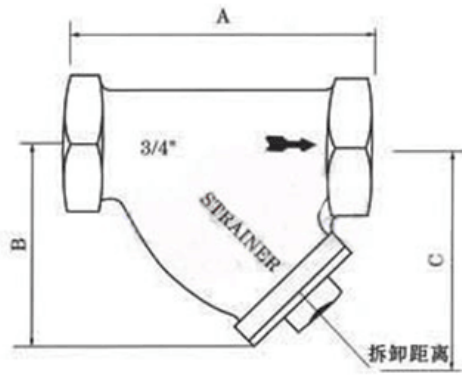


Y type filter basket

Working principle and characteristics

Y type filter basket is the main part of the Y type filter, usually installed in the pressure relief valve, pressure off valve, water level valve or other equipment of the import side, used to remove impurities in the media to protect the normal use of the valve and equipment. Y type filter is with the characteristics of advanced structure, small resistance, convenient sewage and so on. Y type filter can be used for water, oil and gas filtration. General mesh used for water: 18~30mesh, for gas: 10~100 mesh, for oil: 100~480 mesh. When the liquid passes the main tube to enter the basket filter, the solid impurity particles are blocked in the basket filter, and then the clean fluid goes through the basket filter, and discharged from the filter outlet.

Structure and application device:

口径 (in) Caliber (inch)	ANSI 法兰连接 ANSI Flange connection			螺纹连接 Threaded connection	B	C	滤网面积 cm ² Filtration area cm ²
	150LB	300LB	600LB				
	A	A	A	A			
1/2"	127	127	130	75	70	110	27
3/4"	145	150	150	80	80	130	43
1"	154	160	160	90	90	150	73
1 1/4"	180	180	200	110	130	235	135
1 1/2"	200	210	230	120	147	260	164
2"	230	240	250	140	180	320	251
2 1/2"	290	290	.	210	200	325	327
3"	310	310	.	.	205	330	361
4"	315	351	.	.	255	405	545
5"	410	401	.	.	315	510	843
6"	473	478	.	.	345	560	1117
8"	593	600	.	.	440	710	1909
10"	730	730	.	.	503	760	2010