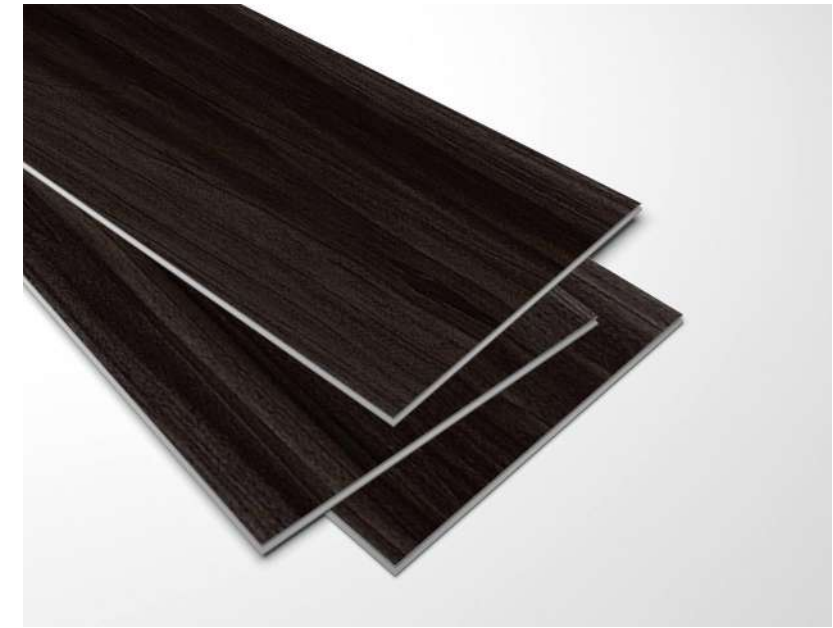

CLICK TILE

Easy & Hassle Free Installation

PLANKO®

FOREST

181x1220x5mm

Design :  
FOREST

Size :  
181x1220mm

Thickness :  
5mm