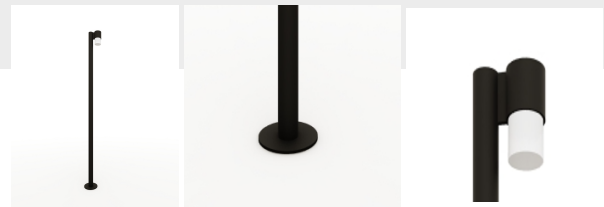

# CANDLE POLE V2

Outdoor Type Decorative Lighting Poles

**The CANDLE's soft light creates strikingly beautiful light patterns and reveals stylistic finesse, which bewitches both owner and spectator. Thanks to CANDLE, areas can tell stories.**

Contemporary design. It creates a direct light beam, thanks to its monodirectional optics, able to enhance a precise area or subject, without glare.

CANDLE have options with power LED and LED Bulbs. Opal and Opaque diffuser is giving elegant design options.