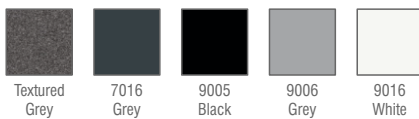

Body Colors Options