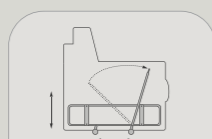

SISTEMA ROLLER