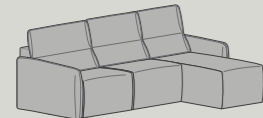

Comp c/panchetta dx-sx