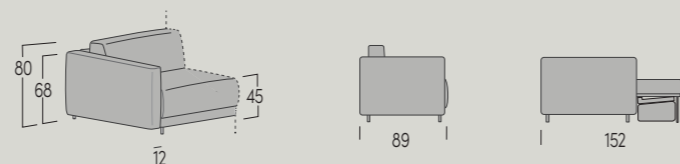

8J. RACE

8J. SWIFT

INFORMAZIONI TECNICHE / TECHNICAL INFORMATION

STRUTTURA:
in legno stagionato e agglomerato, completamente rivestita in poliuretano espanso a quote** ** erenziate e ovatta di poliestere gr 300, con braccioli innestati a baionetta.

RETE:
meccanismo a ribalta in metallo verniciato a polveri epossidiche, con rete elettrosaldata sulla seduta.

MATERASSO:
in poliuretano espanso indeformabile a portanza equilibrata con rivestimento in tessuto anallergico.

IMBOTTITURA:
- sedili in poliuretano espanso indeformabile D 30 elastico, rivestiti in fibra di poliestere
- schienali strutturati su telaio in legno stagionato e agglomerato, imbottiti in poliuretano espanso indeformabile D 21 elastico, completamente rivestiti in ovatta di poliestere gr 300.

RIVESTIMENTO:
completamente sfoderabile in tessuto, parzialmente sfoderabile in ecopelle. Non prevista la versione in pelle.

PIEDI:
di serie piede in ABS, e • tto sospeso.

FRAME:
seasoned and bonded wood, fully covered with differentiated density polyurethane foam and 300 g polyester wadding, with armrests fitted with bayonet joints.

BED BASE:
foldaway mechanism in epoxy powder-coated metal, with welded mesh on the seat.

MATTRESS:
in non-deformable polyurethane foam with balanced firmness, covered in hypoallergenic fabric.

PADDING:
- seat in non-deformable polyurethane foam D 30 elastic, covered with polyester fiber
- backrests structured on seasoned and bonded wood fame, padded with non-deformable polyurethane foam, D 21 elastic, fully covered with 300 g polyester wadding.

UPHOLSTERY:
fully removable in fabric, partially removable in eco-leather. Leather version not available.

FEET:
standard in ABS, suspended-effect design.

ACCESSORI / ACCESSORIES