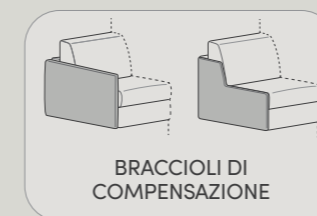

13. CAMBER

L 162 P 102 H 110
L 182 P 102 H 110
L 202 P 102 H 110
L 222 P 102 H 110
L 242 P 102 H 110

Materasso H 13

L 100 P 195
L 120 P 195
L 140 P 195
L 160 P 195
L 180 P 195

L 242 P 160 H 110
L 262 P 160 H 110
L 282 P 160 H 110
L 302 P 160 H 110
L 322 P 160 H 110

Materasso H 13

L 100 P 195
L 120 P 195
L 140 P 195
L 160 P 195
L 180 P 195

L 241 P 190 H 110
L 261 P 190 H 110
L 281 P 190 H 110
L 301 P 190 H 110
L 321 P 190 H 110

Materasso H 13

L 100 P 195
L 120 P 195
L 140 P 195
L 160 P 195
L 180 P 195

L 247 P 200 H 110
L 267 P 200 H 110
L 287 P 200 H 110
L 307 P 200 H 110
L 327 P 200 H 110

Materasso H 13

L 100 P 195
L 120 P 195
L 140 P 195
L 160 P 195
L 180 P 195

L 247 P 200 H 110
L 267 P 200 H 110
L 287 P 200 H 110
L 307 P 200 H 110
L 327 P 200 H 110

Materasso H 13

L 100 P 195
L 120 P 195
L 140 P 195
L 160 P 195
L 180 P 195

L 247 P 200 H 110
L 267 P 200 H 110
L 287 P 200 H 110
L 307 P 200 H 110
L 327 P 200 H 110

Materasso H 13

L 100 P 195
L 120 P 195
L 140 P 195
L 160 P 195
L 180 P 195

PIEDE / FOOT

PACCHETTO SCHIENA / BACKREST PACKS

ACCESSORI / ACCESSORIES

INFORMAZIONI TECNICHE / TECHNICAL INFORMATION

STRUTTURA:

in legno stagionato e agglomerato, completamente rivestita in poliuretano espanso a quote** ** erenziate e ovatta di poliestere gr 300, con innesti a baionetta.

IMBOTTITURA:

- sedili in poliuretano espanso indeformabile a quote** ** erenziate, D 30 elastico e memory foam, rivestiti in fibra di poliestere
- schienali strutturati su telaio in legno stagionato e agglomerato, completamente rivestiti in ovatta di poliestere gr 300. Imbottiti in poliuretano espanso indeformabile D 21 elastico, completamente rivestiti in fibra di poliestere
- cuscini bracciolo in poliuretano espanso indeformabile D 25, rivestito in fibra di poliestere.

RIVESTIMENTO:

completamente sfoderabile in tessuto, pelle ed ecopelle.

PIEDI:

di serie in ABS e •tto sospeso.
Su richiesta piede Glass in plexiglass con antiscivolo.

FRAME: