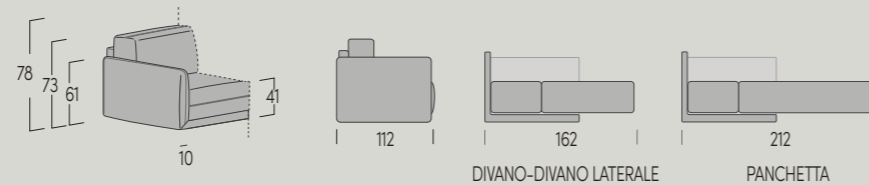

8J. CLOCK

Topper per composizioni