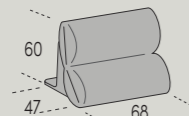

Pacchetto schiena
Relax / Relax
backrest pack