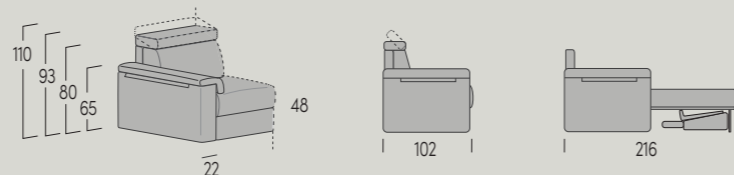

17. PLACE

L 166 P 102 H 93/110
L 186 P 102 H 93/110
L 206 P 102 H 93/110
L 226 P 102 H 93/110
L 246 P 102 H 93/110

Materasso H 17

L 100 P 200
L 120 P 200
L 140 P 200
L 160 P 200
L 180 P 200

L 246 P 160 H 93/110
L 266 P 160 H 93/110
L 286 P 160 H 93/110
L 306 P 160 H 93/110
L 326 P 160 H 93/110

Materasso H 17

L 100 P 200
L 120 P 200
L 140 P 200
L 160 P 200
L 180 P 200

L 246 P 160 H 93/110
L 266 P 160 H 93/110
L 286 P 160 H 93/110
L 306 P 160 H 93/110
L 326 P 160 H 93/110

Materasso H 17

L 100 P 200
L 120 P 200
L 140 P 200
L 160 P 200
L 180 P 200

L 243 P 190 H 93/110
L 263 P 190 H 93/110
L 283 P 190 H 93/110
L 303 P 190 H 93/110
L 323 P 190 H 93/110

Materasso H 17

L 100 P 200
L 120 P 200
L 140 P 200
L 160 P 200
L 180 P 200

L 243 P 190 H 93/110
L 263 P 190 H 93/110
L 283 P 190 H 93/110
L 303 P 190 H 93/110
L 323 P 190 H 93/110

Materasso H 17

L 100 P 200
L 120 P 200
L 140 P 200
L 160 P 200
L 180 P 200

L 243 P 215 H 93/110
L 263 P 215 H 93/110
L 283 P 215 H 93/110
L 303 P 215 H 93/110
L 323 P 215 H 93/110

Materasso H 17

L 100 P 200
L 120 P 200
L 140 P 200
L 160 P 200
L 180 P 200

L 243 P 215 H 93/110
L 263 P 215 H 93/110
L 283 P 215 H 93/110
L 303 P 215 H 93/110
L 323 P 215 H 93/110

Materasso H 17

L 100 P 200
L 120 P 200
L 140 P 200
L 160 P 200
L 180 P 200

L 243 P 245 H 93/110
L 263 P 245 H 93/110
L 283 P 245 H 93/110
L 303 P 245 H 93/110
L 323 P 245 H 93/110

Materasso H 17

L 100 P 200
L 120 P 200
L 140 P 200
L 160 P 200
L 180 P 200

L 243 P 245 H 93/110
L 263 P 245 H 93/110
L 283 P 245 H 93/110
L 303 P 245 H 93/110
L 323 P 245 H 93/110

Materasso H 17

L 100 P 200
L 120 P 200
L 140 P 200
L 160 P 200
L 180 P 200

L 249 P 200 H 93/110
L 269 P 200 H 93/110
L 289 P 200 H 93/110
L 309 P 200 H 93/110
L 329 P 200 H 93/110

Materasso H 17

L 100 P 200
L 120 P 200
L 140 P 200
L 160 P 200
L 180 P 200

L 249 P 200 H 93/110
L 269 P 200 H 93/110
L 289 P 200 H 93/110
L 309 P 200 H 93/110
L 329 P 200 H 93/110

Materasso H 17

L 100 P 200
L 120 P 200
L 140 P 200
L 160 P 200
L 180 P 200