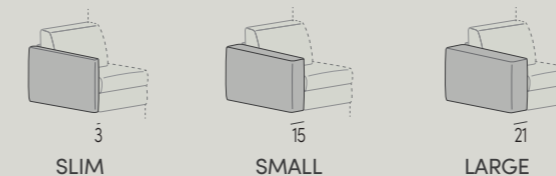

FEET:

standard in ABS, suspended-effect design.

BRACCIOLI

DI SERIE

OPTIONAL

Dance	208
Clock	224
Ghost	236
Swift	244
Race	256
City	262
Below	268
Nice	274

8J. DANCE

Centrale cm 206 / Central 206 cm
Schiene Dance con Volant e Bit cm 83 / Dance backrests with ruffle and Bit 83 cm
Tavolino Stick diametro cm 60 / Stick side table diameter 60 cm