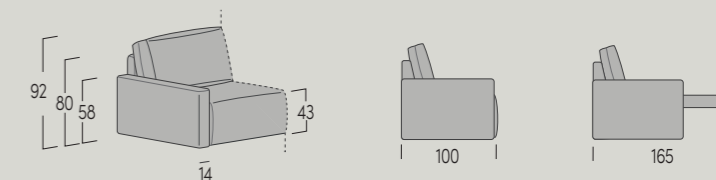

UPHOLSTERY:
fully removable in fabric and eco-leather. Leather version not available.

FEET:
standard in metal.

8J. RACE

Divano
L 238 P 89 H 80
Materasso
L 140 P 200 H 13

8J. SWIFT

Divano
L 170 P 100 H 92
Topper
cm 145 x 140