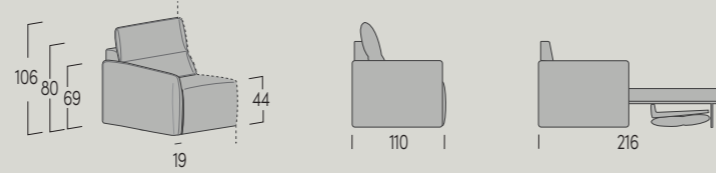

UPHOLSTERY:

fully removable in fabric and eco-leather. Leather version not available.

FEET:

standard in ABS, suspended-effect design.

OPTIONAL

17. TOTAL

Divano

L 200 P 110 H 106 Materasso H 17 [L 140 P 200