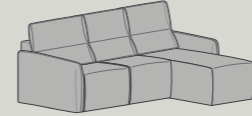

Comp c/panchetta dx-sx

L 280 P 165 H 106 Materasso H 17 [L 140 P 200