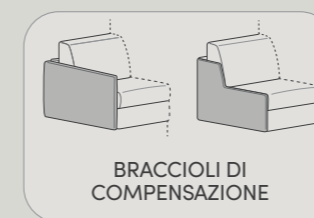

OPTIONAL

BRACCIOLI DI
COMPENSAZIONE