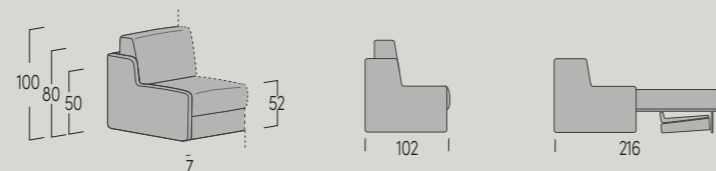

21. CLIMB

L 136 P 102 H 100 Materasso H 21 [L 100 P 195

L 156 P 102 H 100 Materasso H 21 [L 120 P 195

L 176 P 102 H 100 Materasso H 21 [L 140 P 195

L 196 P 102 H 100 Materasso H 21 [L 160 P 195

L 216 P 102 H 100 Materasso H 21 [L 180 P 195

INFORMAZIONI TECNICHE / TECHNICAL INFORMATION

STRUTTURA:

in legno stagionato e agglomerato, completamente rivestita in poliuretano espanso a quote** ** erenziate e ovatta di poliestere gr 300, con innesti a baionetta

IMBOTTITURA:

- sedili in poliuretano espanso indeformabile a quote** ** erenziate, D 30 elastico e memory foam, rivestiti in fibra di poliestere
- schienali strutturati su telaio in legno stagionato e agglomerato, imbottiti in poliuretano espanso indeformabile D 21 elastico, completamente rivestiti in ovatta di poliestere gr 300.

RIVESTIMENTO:

completamente sfoderabile in tessuto ed ecopelle. Non prevista la versione in pelle.

PIEDI:

di serie in ABS e •tto sospeso.

FRAME:

seasoned and bonded wood, fully upholstered with polyurethane foam in differentiated densities and 300 g polyester wadding, assembled with bayonet joints.

PADDING:

- seats in non-deformable polyurethane foam in differentiated densities, D 30 elastic and memory foam, covered with polyester fiber
- backrests supported by in seasoned and bonded wood frame, padded with non-deformable D 21 elastic polyurethane foam, fully covered with 300 g polyester wadding.

UPHOLSTERY:

fully removable in fabric and eco-leather. Leather version not available.

FEET:

standard in ABS, suspended-effect design.

DI SERIE

OPTIONAL