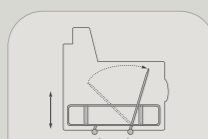

UPHOLSTERY:

fully removable in fabric, leather and eco-leather.

FEET:

standard in ABS, suspended-effect design.

OPTIONAL

BRACCIOLI DI COMPENSAZIONE

SISTEMA ROLLER

MATERASSO TOP