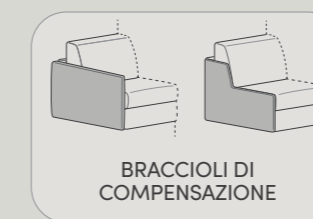

13. WONDER

L 144 P 102 H 90
L 164 P 102 H 90
L 184 P 102 H 90
L 204 P 102 H 90
L 224 P 102 H 90

Materasso
H 13

L 100 P 195
L 120 P 195
L 140 P 195
L 160 P 195
L 180 P 195

L 224 P 160 H 90
L 244 P 160 H 90
L 264 P 160 H 90
L 284 P 160 H 90
L 304 P 160 H 90

Materasso
H 13

L 100 P 195
L 120 P 195
L 140 P 195
L 160 P 195
L 180 P 195

L 224 P 160 H 90
L 244 P 160 H 90
L 264 P 160 H 90
L 284 P 160 H 90
L 304 P 160 H 90

Materasso
H 13

L 100 P 195
L 120 P 195
L 140 P 195
L 160 P 195
L 180 P 195

L 224 P 160/180 H 90
L 244 P 160/180 H 90
L 264 P 160/180 H 90
L 284 P 160/180 H 90
L 304 P 160/180 H 90

Materasso
H 13

L 100 P 195
L 120 P 195
L 140 P 195
L 160 P 195
L 180 P 195

L 238 P 200 H 90
L 258 P 200 H 90
L 278 P 200 H 90
L 298 P 200 H 90
L 318 P 200 H 90

Materasso
H 13

L 100 P 195
L 120 P 195
L 140 P 195
L 160 P 195
L 180 P 195

L 238 P 200 H 90
L 258 P 200 H 90
L 278 P 200 H 90
L 298 P 200 H 90
L 318 P 200 H 90

Materasso
H 13

L 100 P 195
L 120 P 195
L 140 P 195
L 160 P 195
L 180 P 195

L 238 P 200 H 90
L 258 P 200 H 90
L 278 P 200 H 90
L 298 P 200 H 90
L 318 P 200 H 90

Materasso
H 13

L 100 P 195
L 120 P 195
L 140 P 195
L 160 P 195
L 180 P 195

PACCHETTO SCHIENA / BACKREST PACKS

ACCESSORI / ACCESSORIES

Topper per pouff,
pouff contenitore
e pouff mono,
cm 105x200.
Per finiture e colori
vedere a pg. 288-289
/ Topper for pouf,
storage pouf and
mono pouf, 105x200 cm.
For finishes and colours,
see pg 288-289

INFORMAZIONI TECNICHE / TECHNICAL INFORMATION

STRUTTURA:

in legno stagionato e agglomerato, completamente rivestita in poliuretano espanso a quote** ** erenziate e ovatta di poliestere gr 300, con innesti a baionetta.

IMBOTTITURA:

- sedili in poliuretano espanso indeformabile a quote** ** erenziate, D 30 elastico e memory foam, rivestiti in fibra di poliestere
- schienali strutturati su telaio in legno stagionato e agglomerato, imbottiti in poliuretano espanso indeformabile D 21 elastico, completamente rivestiti in ovatta di poliestere gr 300.

RIVESTIMENTO: