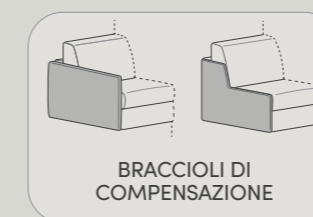

13. URBAN

L 142 P 102 H 104
L 162 P 102 H 104
L 182 P 102 H 104
L 202 P 102 H 104
L 222 P 102 H 104

Materasso H 13

L 100 P 195
L 120 P 195
L 140 P 195
L 160 P 195
L 180 P 195

L 222 P 160 H 104
L 242 P 160 H 104
L 262 P 160 H 104
L 282 P 160 H 104
L 302 P 160 H 104

Materasso H 13

L 100 P 195
L 120 P 195
L 140 P 195
L 160 P 195
L 180 P 195

L 222 P 160 H 104
L 242 P 160 H 104
L 262 P 160 H 104
L 282 P 160 H 104
L 302 P 160 H 104

Materasso H 13

L 100 P 195
L 120 P 195
L 140 P 195
L 160 P 195
L 180 P 195

L 222 P 160/180 H 104
L 242 P 160/180 H 104
L 262 P 160/180 H 104
L 282 P 160/180 H 104
L 302 P 160/180 H 104

Materasso H 13

L 100 P 195
L 120 P 195
L 140 P 195
L 160 P 195
L 180 P 195

L 237 P 200 H 104
L 257 P 200 H 104
L 277 P 200 H 104
L 297 P 200 H 104
L 317 P 200 H 104

Materasso H 13

L 100 P 195
L 120 P 195
L 140 P 195
L 160 P 195
L 180 P 195

L 237 P 200 H 104
L 257 P 200 H 104
L 277 P 200 H 104
L 297 P 200 H 104
L 317 P 200 H 104

Materasso H 13

L 100 P 195
L 120 P 195
L 140 P 195
L 160 P 195
L 180 P 195

L 237 P 200 H 104
L 257 P 200 H 104
L 277 P 200 H 104
L 297 P 200 H 104
L 317 P 200 H 104

Materasso H 13

L 100 P 195
L 120 P 195
L 140 P 195
L 160 P 195
L 180 P 195

PACCHETTO SCHIENA / BACKREST PACKS

ACCESSORI / ACCESSORIES

Topper per pouff,
pouff contenitore
e pouff mono,
cm 105x200.
Per finiture e colori
vedere a pg. 288-289
/ Topper for pouf,
storage pouf and
mono pouf, 105x200 cm.
For finishes and colours,
see pg 288-289

INFORMAZIONI TECNICHE / TECHNICAL INFORMATION

STRUTTURA:

in legno stagionato e agglomerato, completamente rivestita in poliuretano espanso a quote** ** erenziate e ovatta di poliestere gr 300, con innesti a baionetta.

IMBOTTITURA: