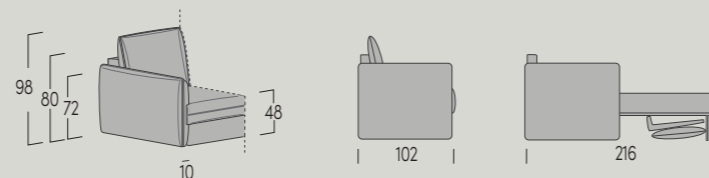

17. ANOUK

L 142 P 102 H 98 Materasso H17 [L 100 P 200

L 162 P 102 H 98 Materasso H17 [L 120 P 200

L 182 P 102 H 98 Materasso H17 [L 140 P 200

L 202 P 102 H 98 Materasso H17 [L 160 P 200

L 222 P 102 H 98 Materasso H17 [L 180 P 200

INFORMAZIONI TECNICHE / TECHNICAL INFORMATION

STRUTTURA:

in legno stagionato e agglomerato, completamente rivestita in poliuretano espanso a quote** ** erenziate e ovatta di poliestere gr 300, con innesti a baionetta.

IMBOTTITURA:

- sedili in poliuretano espanso indeformabile a quote** ** erenziate, D 32 elastico e memory foam, rivestiti in fibra di poliestere
- schienali strutturati su telaio in metallo verniciato, rivestiti in ovatta di poliestere gr 300 e imbottiti in fibra di poliestere.

RIVESTIMENTO:

completamente sfoderabile in tessuto ed ecopelle. Non prevista la versione in pelle.

PIEDI:

di serie in ABS e •tto sospeso.

FRAME:

seasoned and bonded wood, fully upholstered with polyurethane foam in differentiated densities and 300 g polyester wadding, assembled with bayonet joints.

PADDING:

- seats in non-deformable polyurethane foam in differentiated densities, D 32 elastic and memory foam, covered with polyester fiber
- backrests built on a painted metal frame, covered with 300 g polyester wadding and padded with polyester fiber.

UPHOLSTERY:

fully removable in fabric, leather and eco-leather. Leather version not available.

FEET:

standard in ABS, suspended-effect design.