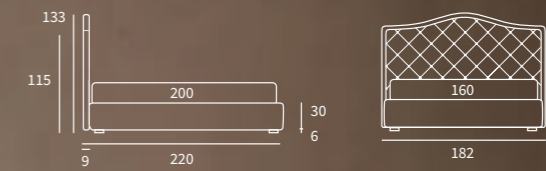

# TENDER

NEST

INFINITY

Letto  
Piede Classic in legno colore bianco  
/ Bed  
Classic feet in white wood colour

KING

Letto Lift  
Piede Classic in legno colore wengè  
/ Lift bed  
Classic feet in wenge wood colour