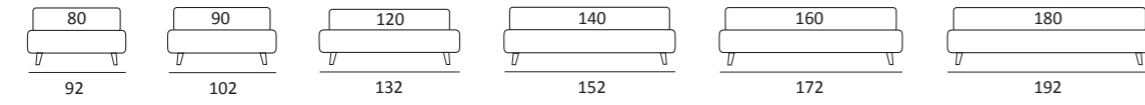

SOMMIER COMPATTO

DI SERIE:
Piede in legno **Log** h cm 14, colore wengè

OPTIONAL:
Piede in legno **Log** e **Classic** h cm 14, colori bianco, naturale, wengè
Piede in metallo **Bill** e **Tube** h cm 14, finitura marrone moka
Piede in metallo **Glam**, **Peak** e **Wily** h cm 14, finitura cromo, colori polvere, seta
Piede in metallo **Hop** e **Max** h cm 14, finitura manganese

AS STANDARD:
Log wooden foot H 14 cm, colour: wenge

OPTIONALS:
Log and **Classic** wooden foot H 14 cm, colours: white, natural, wenge
Bill and **Tube** metal foot H 14 cm, brown mocha finish
Glam, **Peak** and **Wily** metal foot H 14 cm, chrome finish, colours: powder, silk
Hop and **Max** metal foot H 14 cm, manganese finish