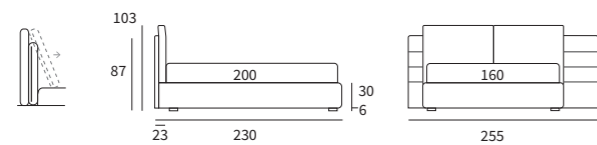

Letto laterale dx
Pouff Smash multifunzione
/ Right side bed
Multifunctional Smash pouf

SMASH