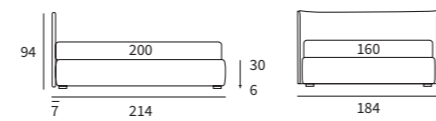

HAPPY

STRONG

Letto Compatto  
Piede Peak in metallo colore polvere  
/ Compatto bed  
Peak feet in powder-coloured metal

GOOD

GOOD RIM

Letto con sistema alzarete Logical  
/ Bed with Logical lifting system