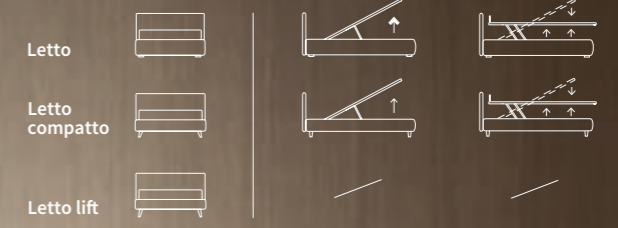

STICK

**STICK**

Letto Lift  
 Piede Hop in metallo  
 finitura manganese

/ Lift bed  
 Hop feet in metal with  
 manganese finish

FUN  
DOUBLE

Letto Lift  
Piede Log in legno colore naturale  
/ Lift bed  
Log feet in natural wood colour