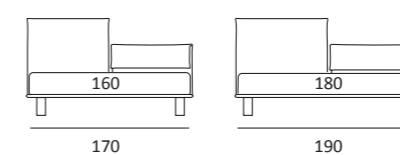

JUST PIANO ORTOPEDICO

DI SERIE:
Piede in ABS **Bolt** h cm 19

OPTIONAL:
Piede in plexiglass **Jiff** h cm 19
Piede in metallo **Glam** h cm 24, finitura cromo, colori polvere, seta
Piede in metallo **Top** h cm 23, finitura satinato, colori polvere, seta
Piede in metallo **Twist** h cm 20, finitura manganese

AS STANDARD:
Bolt ABS foot H 19 cm

OPTIONALS:
Jiff plexiglass foot H 19 cm
Glam metal foot, H 24 cm, finish: chrome, colours: powder, silk
Top metal feet H 23 cm, finish: chrome, colours: powder, silk
Twist metal feet H 20 cm, manganese finish