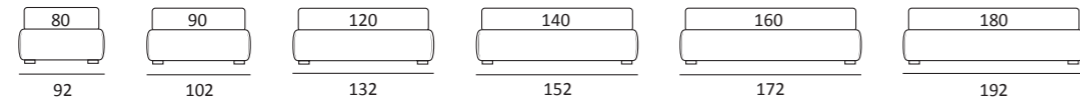

SOMMIER

DI SERIE:
Piede in legno **Cubic** h cm 6, colore wengè

OPTIONAL:
Piede in legno **Cubic** h cm 6-10, colori grigio, wengè
Piede in legno **Classic** h cm 10, colori bianco, naturale, wengè
Ruote **Carry**

AS STANDARD:
Cubic wooden foot H 6 cm, colour: wenge

OPTIONALS:
Cubic wooden foot H 6-10 cm, colours: grey, wenge
Classic wooden foot H 10 cm, colours: white, natural, wenge
Carry wheels