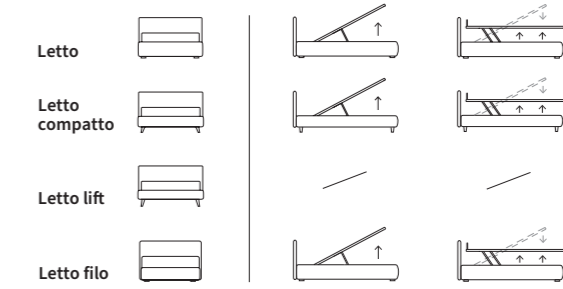

FORM
Letto Compatto
Piede Glam in metallo colore polvere
/ Compatto bed
Glam feet in powder-coloured metal