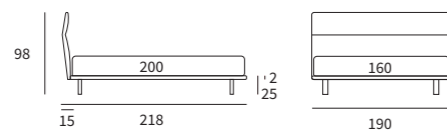

DANCE

Letto Autoportante
Piede Hop in metallo finitura manganese
/ Free-standing bed
Hop feet in metal with manganese finish