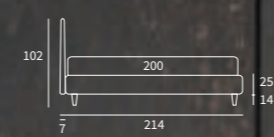

Letto Compatto
Piede Peak in metallo colore polvere
/ Compatto bed
Peak feet in powder-coloured metal

GOOD