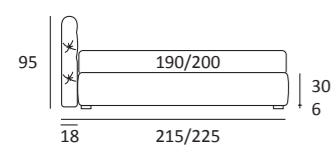

KING

DI SERIE:
Piede in legno **Cubic** h cm 6, colore wengè

OPTIONAL:
Piede in legno **Cubic** h cm 6-10, colori grigio, wengè
Piede in legno **Classic** h cm 10, colori bianco, naturale, wengè
Ruote **Carry**

AS STANDARD:
Cubic wooden foot H 6 cm, colour: wenge

OPTIONALS:
Cubic wooden foot H 6-10 cm, colours: grey, wenge
Classic wooden foot H 10 cm, colours: white, natural, wenge
Carry wheels