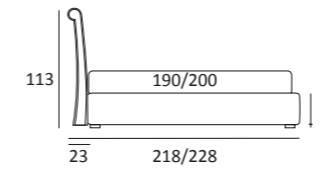

NOVEL LUX

DI SERIE:
Piede in legno **Cubic** h cm 6, colore wengè

OPTIONAL:
Piede in legno **Cubic** h cm 6-10, colori grigio, wengè
Piede in legno **Classic** h cm 10, colori bianco, naturale, wengè
Ruote **Carry**

AS STANDARD:
Cubic wooden foot H 6 cm, colour: wenge

OPTIONALS:
Cubic wooden foot H 6-10 cm, colours: grey, wenge
Classic wooden foot H 10 cm, colours: white, natural, wenge
Carry wheels