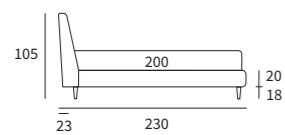

STICK

Letto Lift
Piede Hop in metallo
finitura manganese

/ Lift bed
Hop feet in metal with
manganese finish