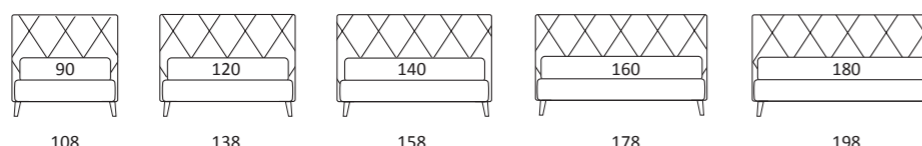

KILT LIFT

DI SERIE:
Piede in legno **Log** h cm 18, colore wengè

OPTIONAL:
Piede in legno **Log** e **Classic** h cm 18, colori bianco, naturale, wengè
Piede in metallo **Bill** h cm 18, finitura marrone moka
Piede in metallo **Glam, Peak** e **Wily** h cm 18, finitura cromo, colori polvere, seta
Piede in metallo **Hop** h cm 18, finitura manganese

AS STANDARD:
Log wooden foot H 18 cm, colour: wenge

OPTIONALS:
Log and **Classic** wooden foot H 18 cm, colours: white, natural, wenge
Bill metal foot H 18 cm, brown mocha finish
Glam, Peak and **Wily** metal foot H 18 cm, chrome finish, colours: powder, silk
Hop metal foot H 18 cm, manganese finish