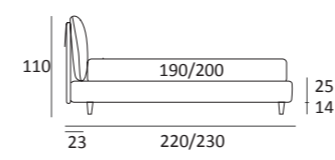

WISP COMPATTO

DI SERIE:
Piede in legno **Log** h cm 14, colore wengè

OPTIONAL:
Piede in legno **Log** h cm 14, colori bianco, naturale
Piede in metallo **Bill** h cm 14, finitura marrone moka
Piede in metallo **Glam, Peak e Wily** h cm 14, finitura cromo, colori polvere, seta
Piede in metallo **Hop** h cm 14, finitura manganese

AS STANDARD:
Log wooden foot H 14 cm, colour: wenge

OPTIONALS:
Log wooden foot H 14 cm, colours: white, natural
Bill metal foot H 14 cm, brown mocha finish
Glam, Peak and Wily metal foot H 14 cm, chrome finish, colours: powder, silk
Hop metal foot H 14 cm, manganese finish