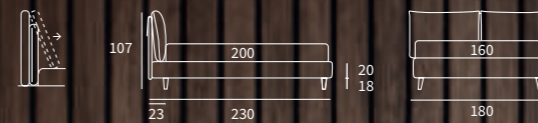

ARTY

Letto Lift  
/ Lift bed

WISP

**WISP**

Letto Compatto con sistema alzarete Rise  
Piede Peak in metallo colore polvere

/ Compatto bed with Rise lifting system  
Peak feet in powder-coloured metal

CASE

CASE