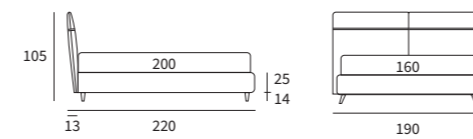

Letto  
 Letto  
 autoportante

RELAXED

CHOP

**CHOP**  
 Letto Compatto  
 Piede Hop in metallo finitura manganese  
 / Compatto Bed  
 Hop feet in metal with manganese finish

TIME

**TIME**  
Letto Lift  
/ Lift bed