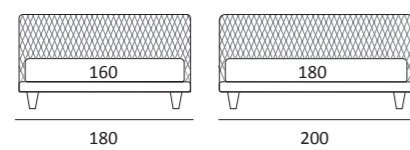

TINY AUTOPORTANTE

DI SERIE:
Piede in metallo **Glam** h cm 24, colore polvere

OPTIONAL:
Piede in metallo **Glam** h cm 24, finitura cromo, colore seta
Piede in metallo **Hang** e **Hop** h cm 24, finitura manganese

AS STANDARD:
Glam metal foot H 24 cm, colours: powder

OPTIONALS:
Glam metal foot H 24 cm, chrome finish, colours: silk
Hang and Hop metal foot H 24 cm, manganese finish