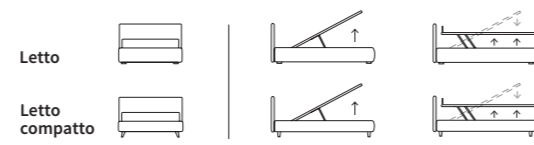

Letto laterale dx
Pouff Smash multifunzione
/ Right side bed
Multifunctional Smash pouf

SMASH

Letto Compatto
Piede Glam in metallo colore polvere
/ Compatto bed
Glam feet in powder-coloured metal