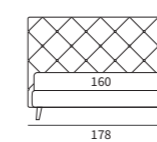

NOVEL
LUX

- Letto
- Letto compatto
- Letto lift