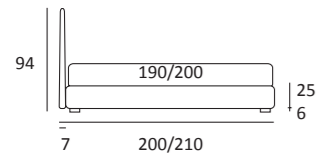

GOOD RIM FILO

DI SERIE:
Piede in legno **Cubic** h cm 6, colore wengè

OPTIONAL:
Piede in legno **Cubic** h cm 6-10, colori grigio, wengè
Ruote **Carry**

AS STANDARD:
Cubic wooden foot H 6 cm, colour: wenge

OPTIONALS:
Cubic wooden foot H 6-10 cm, colours: grey, wenge
Carry wheels