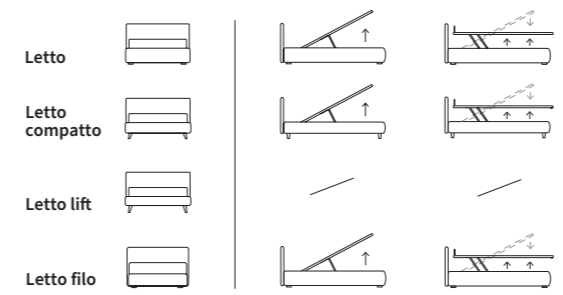

HAPPY

STRONG

Letto Compatto  
Piede Peak in metallo colore polvere  
/ Compatto bed  
Peak feet in powder-coloured metal

GOOD

GOOD RIM

Letto con sistema alzarete Logical  
/ Bed with Logical lifting system