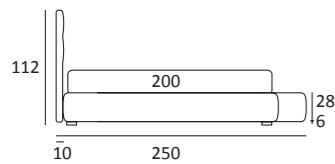

SPECIAL

DI SERIE:
Piede in ABS effetto sospeso

AS STANDARD:
Suspended-effect ABS feet