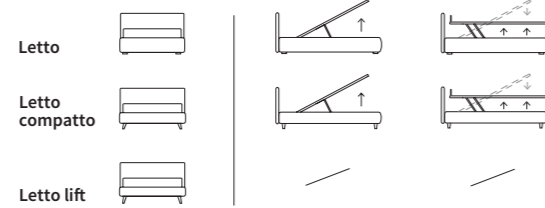

# TENDER

NEST

INFINITY

Letto  
Piede Classic in legno colore bianco  
/ Bed  
Classic feet in white wood colour

KING

Letto Lift  
Piede Classic in legno colore wengè  
/ Lift bed  
Classic feet in wenge wood colour