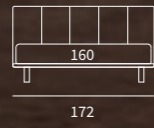

Letto Piano ortopedico
Piede Wily in metallo colore polvere
/ Orthopaedic bed
Wily feet in powder-coloured metal

CROOK