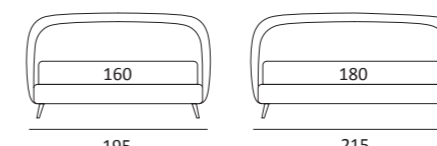

LAP LIFT

DI SERIE:
Piede in legno **Log** h cm 18, colore wengè

OPTIONAL:
Piede in legno **Log** h cm 18, colori bianco, naturale
Piede in metallo **Bill** e **Tube** h cm 18, finitura marrone moka
Piede in metallo **Wily** h cm 18, finitura cromo, colori polvere, seta
Piede in metallo **Hop** h cm 18, finitura manganese

AS STANDARD:
Log wooden foot H 18 cm, colour: wenge

OPTIONALS:
Log wooden foot H 18 cm, colours: white, natural, wenge
Bill and **Tube** metal foot H 18 cm, brown mocha finish
Wily metal foot H 18 cm, chrome finish, colours: powder, silk
Hop metal foot H 18 cm, manganese finish