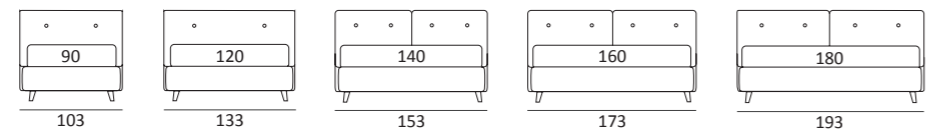

NICE COMPATTO

DI SERIE:
Piede in legno **Log** h cm 14, colore wengè

OPTIONAL:
Piede in legno **Log** e **Classic** h cm 14, colori bianco, naturale, wengè
Piede in metallo **Bill** h cm 14, finitura marrone moka
Piede in metallo **Hop** h cm 14, finitura manganese
Piede in metallo **Wily** h cm 14, finitura cromo, colori polvere, seta

AS STANDARD:
Log wooden foot H 14 cm, colour: wenge

OPTIONALS:
Log and **Classic** wooden foot H 14 cm, colours: white, natural
Bill metal foot H 14 cm, brown mocha finish
Hop metal foot H 14 cm, manganese finish
Wily metal foot H 14 cm, chrome finish, colours: powder, silk