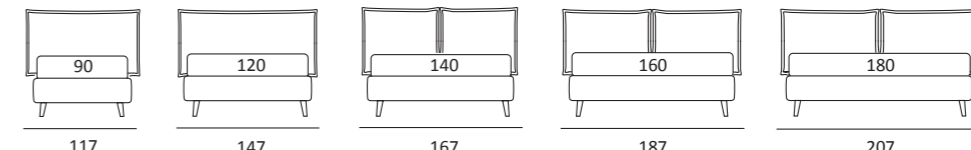

WISP LIFT

DI SERIE:
Piede in legno **Log** h cm 18, colore wengè

OPTIONAL:
Piede in legno **Log** h cm 18, colori bianco, naturale
Piede in metallo **Bill** h cm 18, finitura marrone moka
Piede in metallo **Glam, Peak e Wily** h cm 18, finitura cromo, colori polvere, seta
Piede in metallo **Hop** h cm 18, finitura manganese

AS STANDARD:
Log wooden foot H 18 cm, colour: wenge

OPTIONALS:
Log wooden foot H 18 cm, colours: white, natural
Bill metal foot H 18 cm, brown mocha finish
Glam, Peak and Wily metal foot H 18 cm, chrome finish, colours: powder, silk
Hop metal foot H 18 cm, manganese finish