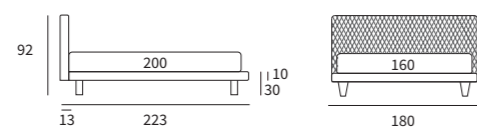

# KILT

TINY

**TINY**

Letto Autoportante  
 Piede Hang in metallo finitura manganese  
 / Free-standing bed  
 Hang feet in metal with manganese finish