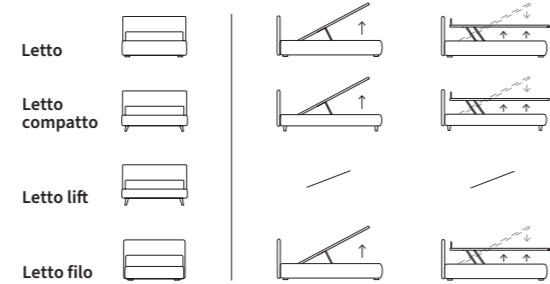

ARTY

Letto Lift  
/ Lift bed

WISP

**WISP**

Letto Compatto con sistema alzarete Rise  
Piede Peak in metallo colore polvere

/ Compatto bed with Rise lifting system  
Peak feet in powder-coloured metal

CASE

CASE