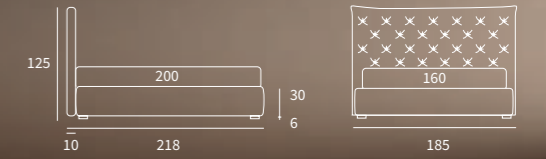

# TENDER

NEST

INFINITY

Letto  
Piede Classic in legno colore bianco  
/ Bed  
Classic feet in white wood colour

KING

Letto Lift  
Piede Classic in legno colore wengè  
/ Lift bed  
Classic feet in wenge wood colour