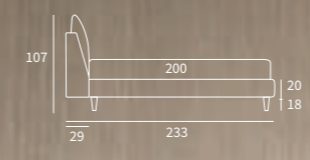

FUN
DOUBLE

Letto Lift
Piede Log in legno colore naturale
/ Lift bed
Log feet in natural wood colour