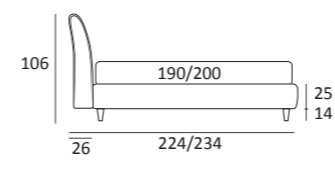

PREMIUM COMPATTO

DI SERIE:
Piede in legno **Log** h cm 14, colore wengè

OPTIONAL:
Piede in legno **Log e Classic** h cm 14, colori bianco, naturale, wengè
Piede in metallo **Bill** h cm 14, finitura marrone moka
Piede in metallo **Glam, Peak e Wily** h cm 14, finitura cromo, colori polvere, seta
Piede in metallo **Hop** h cm 14, finitura manganese

AS STANDARD:
Log wooden foot H 14 cm, colour: wenge

OPTIONALS:
Log and Classic wooden foot H 14 cm, colours: white, natural, wenge
Bill metal foot H 14 cm, brown mocha finish
Glam, Peak and Wily metal foot H 14 cm, chrome finish, colours: powder, silk
Hop metal foot H 14 cm, manganese finish