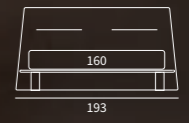

WARP

**WARP**

Letto Autoportante  
 Piede Hop in metallo finitura manganese  
 / Free-standing bed  
 Hop feet in metal with manganese finish

Letto Autoportante  
Piede Jiff in plexiglass  
/ Free-standing bed  
Jiff feet in plexiglass