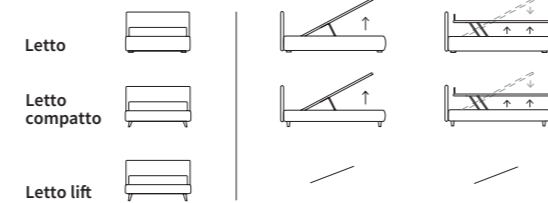

HUG

Letto Compatto
Piede Bill in metallo finitura marrone moka
/ Compatto Bed
Bill feet in metal with mocha brown finish