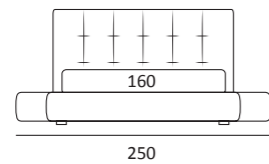

SPECIAL

DI SERIE:
Piede in ABS effetto sospeso

AS STANDARD:
Suspended-effect ABS feet