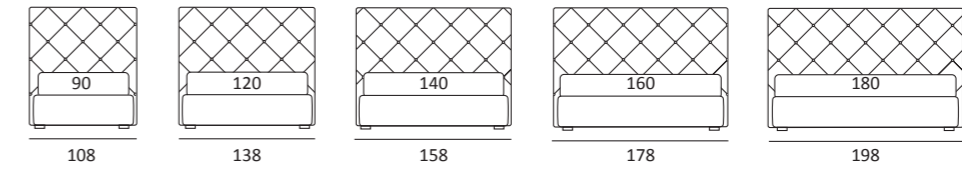

NOVEL LUX

DI SERIE:
Piede in legno **Cubic** h cm 6, colore wengè

OPTIONAL:
Piede in legno **Cubic** h cm 6-10, colori grigio, wengè
Piede in legno **Classic** h cm 10, colori bianco, naturale, wengè
Ruote **Carry**

AS STANDARD:
Cubic wooden foot H 6 cm, colour: wenge

OPTIONALS:
Cubic wooden foot H 6-10 cm, colours: grey, wenge
Classic wooden foot H 10 cm, colours: white, natural, wenge
Carry wheels