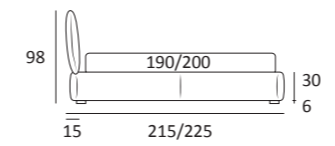

ZEN

DI SERIE:
Piede in legno **Cubic** h cm 6, colore wengè

OPTIONAL:
Piede in legno **Cubic** h cm 6-10, colori grigio, wengè
Ruote **Carry**

AS STANDARD:
Cubic wooden foot H 6 cm, colour: wenge

OPTIONALS:
Cubic wooden foot H 6-10 cm, colours: grey, wenge
Carry wheels