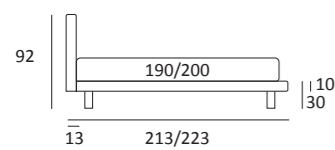

TINY AUTOPORTANTE

DI SERIE:
Piede in metallo **Glam** h cm 24, colore polvere

OPTIONAL:
Piede in metallo **Glam** h cm 24, finitura cromo, colore seta
Piede in metallo **Hang** e **Hop** h cm 24, finitura manganese

AS STANDARD:
Glam metal foot H 24 cm, colours: powder

OPTIONALS:
Glam metal foot H 24 cm, chrome finish, colours: silk
Hang and Hop metal foot H 24 cm, manganese finish