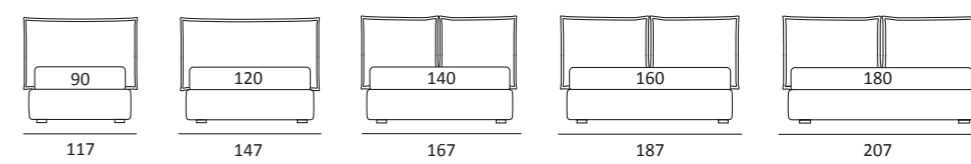

WISP

DI SERIE:
Piede in legno **Cubic** h cm 6, colore wengè

OPTIONAL:
Piede in legno **Cubic** h cm 6-10, colori grigio, wengè
Ruote **Carry**

AS STANDARD:
Cubic wooden foot H 6 cm, colour: wenge

OPTIONALS:
Cubic wooden foot H 6-10 cm, colours: grey, wenge
Carry wheels