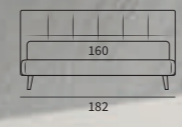

Letto

Letto lift

Letto Lift
Piede Peak in metallo colore polvere
/ Lift bed
Peak feet in powder-coloured metal

CONTEMPORARY