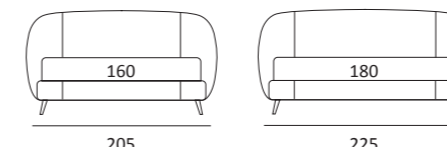

SET LIFT

DI SERIE:
Piede in legno **Log** h cm 18, colore wengè

OPTIONAL:
Piede in legno **Log** h cm 18, colori bianco, naturale
Piede in metallo **Bill e Tube** h cm 18, finitura marrone moka
Piede in metallo **Glam e Wily** h cm 18, finitura cromo, colori polvere, seta
Piede in metallo **Hop** h cm 18, finitura manganese

AS STANDARD:
Log wooden foot H 18 cm, colour: wenge

OPTIONALS:
Log wooden foot H 18 cm, colours: white, natural
Bill and Tube metal foot H 18 cm, brown mocha finish
Glam and Wily metal foot H 18 cm, chrome finish, colours: powder, silk
Hop metal foot H 18 cm, manganese finish