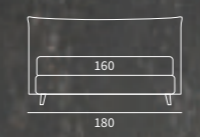

Letto Compatto
Piede Peak in metallo colore polvere
/ Compatto bed
Peak feet in powder-coloured metal

GOOD