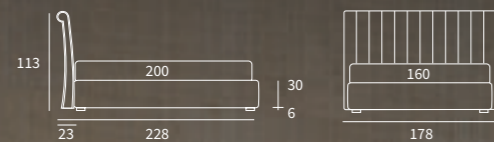

Letto
Piede Classic in legno colore naturale
/ Bed
Classic feet in natural wood colour

NOVEL
STYLE