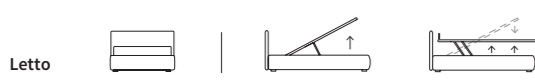

# TENDER

NEST

INFINITY

Letto  
Piede Classic in legno colore bianco  
/ Bed  
Classic feet in white wood colour

KING

Letto Lift  
Piede Classic in legno colore wengè  
/ Lift bed  
Classic feet in wenge wood colour