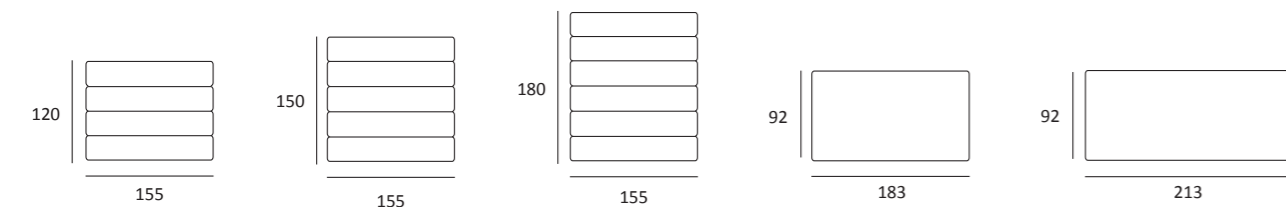

PANNELLI MATCH SP CM 7

Tipologie piedi e ruote / Feet and Wheels

PIEDI IN LEGNO WOOD FEET

PIEDI IN METALLO METAL FEET

PIEDI TRASPARENTI TRANSPARENT FEET

RUOTA WHEEL