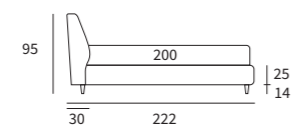

HUG

Letto Compatto
Piede Bill in metallo finitura marrone moka
/ Compatto Bed
Bill feet in metal with mocha brown finish