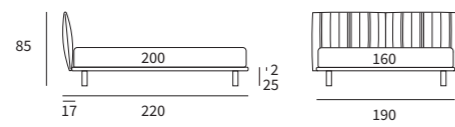

WARP

Letto Autoportante
Piede Hop in metallo finitura manganese
/ Free-standing bed
Hop feet in metal with manganese finish