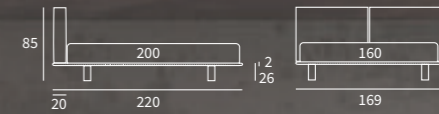

Letto autoportante  
Piede Hang in metallo  
finitura manganese

/ Free-standing bed  
Hang feet in metal with  
manganese finish

Letto Piano ortopedico  
/ Orthopaedic bed

DEEP

JUST

**JUST**

Letto Piano ortopedico  
 Piede Twist in metallo finitura manganese  
 / Orthopaedic bed  
 Twist feet in metal with manganese finish