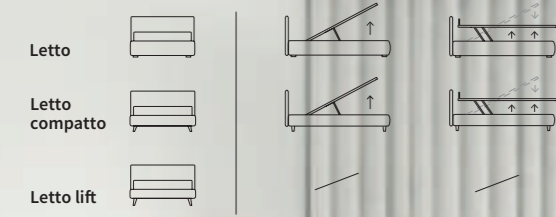

Letto Lift
Piede Tube in metallo finitura marrone moka
/ Lift bed
Tube feet in metal with mocha brown finish