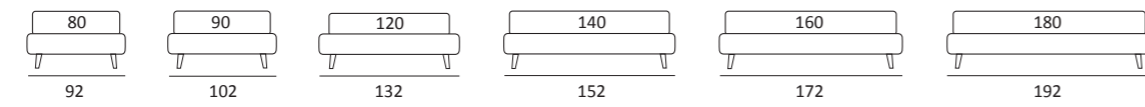

SOMMIER LIFT

DI SERIE:
Piede in legno **Log** h cm 18, colore wengè

OPTIONAL:
Piede in legno **Log** e **Classic** h cm 18, colori bianco, naturale, wengè
Piede in metallo **Bill** e **Tube** h cm 18, finitura marrone moka
Piede in metallo **Glam**, **Peak** e **Wily** h cm 18, finitura cromo, colori polvere, seta
Piede in metallo **Hop** e **Max** h cm 18, finitura manganese

AS STANDARD:
Log wooden foot H 18 cm, colour: wenge

OPTIONALS:
Log and **Classic** wooden foot H 18 cm, colours: white, natural, wenge
Bill and **Tube** metal foot H 18 cm, brown mocha finish
Glam, **Peak** and **Wily** metal foot H 18 cm, chrome finish, colours: powder, silk
Hop and **Max** metal foot H 18 cm, manganese finish