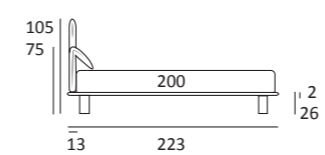

JUST PIANO ORTOPEDICO

DI SERIE:
Piede in ABS **Bolt** h cm 19

OPTIONAL:
Piede in plexiglass **Jiff** h cm 19
Piede in metallo **Glam** h cm 24, finitura cromo, colori polvere, seta
Piede in metallo **Top** h cm 23, finitura satinato, colori polvere, seta
Piede in metallo **Twist** h cm 20, finitura manganese

AS STANDARD:
Bolt ABS foot H 19 cm

OPTIONALS:
Jiff plexiglass foot H 19 cm
Glam metal foot, H 24 cm, finish: chrome, colours: powder, silk
Top metal feet H 23 cm, finish: chrome, colours: powder, silk
Twist metal feet H 20 cm, manganese finish