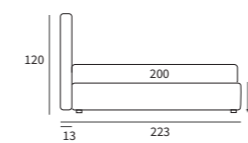

POINT
Letto con sistema alzarete Rise
/ Bed with Rise lifting system