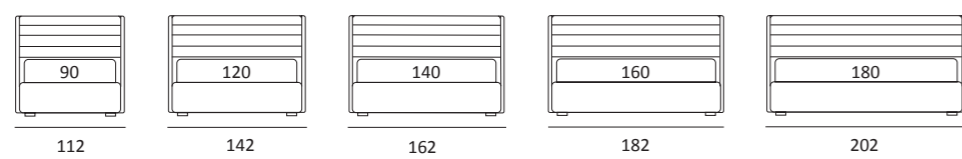

STICK

DI SERIE:
Piede in legno **Cubic** h cm 6, colore wengè
OPTIONAL:
Piede in legno **Cubic** h cm 6-10, colori grigio, wengè
Ruote **Carry**

AS STANDARD:
Cubic wooden foot H 6 cm, colour: wenge
OPTIONALS:
Cubic wooden foot H 6-10 cm, colours: grey, wenge
Carry wheels