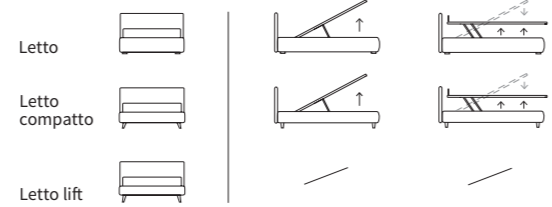

STICK

**STICK**

Letto Lift  
 Piede Hop in metallo  
 finitura manganese

/ Lift bed  
 Hop feet in metal with  
 manganese finish

FUN  
DOUBLE

Letto Lift  
Piede Log in legno colore naturale  
/ Lift bed  
Log feet in natural wood colour