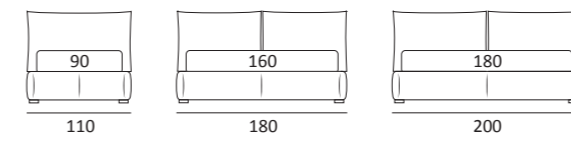

ZEN

DI SERIE:
Piede in legno **Cubic** h cm 6, colore wengè

OPTIONAL:
Piede in legno **Cubic** h cm 6-10, colori grigio, wengè
Ruote **Carry**

AS STANDARD:
Cubic wooden foot H 6 cm, colour: wenge

OPTIONALS:
Cubic wooden foot H 6-10 cm, colours: grey, wenge
Carry wheels