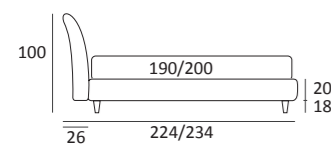

KILT LIFT

DI SERIE:
Piede in legno **Log** h cm 18, colore wengè

OPTIONAL:
Piede in legno **Log** e **Classic** h cm 18, colori bianco, naturale, wengè
Piede in metallo **Bill** h cm 18, finitura marrone moka
Piede in metallo **Glam, Peak** e **Wily** h cm 18, finitura cromo, colori polvere, seta
Piede in metallo **Hop** h cm 18, finitura manganese

AS STANDARD:
Log wooden foot H 18 cm, colour: wenge

OPTIONALS:
Log and **Classic** wooden foot H 18 cm, colours: white, natural, wenge
Bill metal foot H 18 cm, brown mocha finish
Glam, Peak and **Wily** metal foot H 18 cm, chrome finish, colours: powder, silk
Hop metal foot H 18 cm, manganese finish