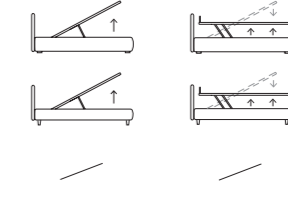

CONTEMPORARY

Letto Lift  
Piede Tube in metallo finitura marrone moka  
/ Lift bed  
Tube feet in metal with mocha brown finish

LAP

POINT

**POINT**  
 Letto con sistema alzarete Rise  
 / Bed with Rise lifting system