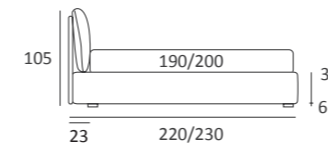

INFORMAZIONI TECNICHE

TECHNICAL DETAILS

Letti / Beds
pg. 209
Tipologie piedi e ruote / Feet and wheels
pg. 241

ARTY

DI SERIE:
Piede in legno **Cubic** h cm 6, colore wengè

OPTIONAL:
Piede in legno **Cubic** h cm 6-10, colori grigio, wengè
Ruote **Carry**

AS STANDARD:
Cubic wooden foot H 6 cm, colour: wenge

OPTIONALS:
Cubic wooden foot H 6-10 cm, colours: grey, wenge
Carry wheels