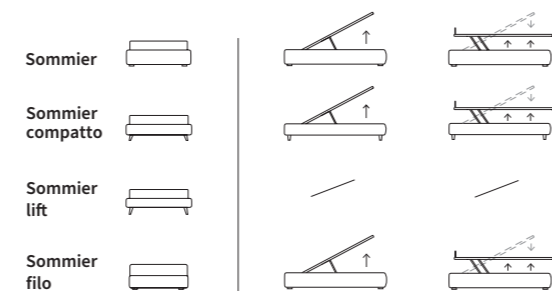

MATCH PROGRAMM

Sommier Compatto
Pannello Match cm L 213 H 92
Pannello modulare Match cm L 155 H 150
e due piani Match cm L 65 e
un piano Match cm L 45 finitura manganese

/ Compact upholstered bed base
Match panel L 213 H 92 cm
Match modular panel L 155 H 150 cm
and two Match shelves L 65 cm and
one Match shelf L 45 cm with manganese finish