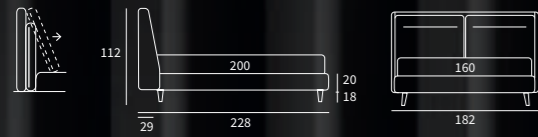

FUN

**FUN**

Letto Compatto  
Piede Max in metallo  
finitura manganese

/ Compatto bed  
Hang feet in metal with  
manganese finish

Letto Lift  
Piede Bill in metallo finitura marrone moka

/ Lift bed  
Bill feet in metal with mocha brown finish