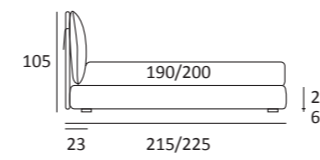

SOFT FILO

DI SERIE:
Piede in legno **Cubic** h cm 6, colore wengè

OPTIONAL:
Piede in legno **Cubic** h cm 6-10, colori grigio, wengè
Piede in legno **Classic** h cm 10, colori bianco, naturale, wengè
Ruote **Carry**

AS STANDARD:
Cubic wooden foot H 6 cm, colour: wenge

OPTIONALS:
Cubic wooden foot H 6-10 cm, colours: grey, wenge
Classic wooden foot H 10 cm, colours: white, natural, wenge
Carry wheels