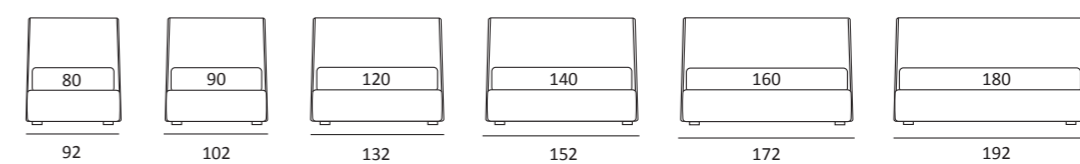

TIME

DI SERIE:
Piede in legno **Cubic** h cm 6, colore wengè
OPTIONAL:
Piede in legno **Cubic** h cm 6-10, colori grigio, wengè
Ruote **Carry**

AS STANDARD:
Cubic wooden foot H 6 cm, colour: wenge
OPTIONALS:
Cubic wooden foot H 6-10 cm, colours: grey, wenge
Carry wheels