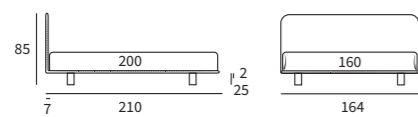

Letto Autoportante
Piede Jiff in plexiglass
/ Free-standing bed
Jiff feet in plexiglass