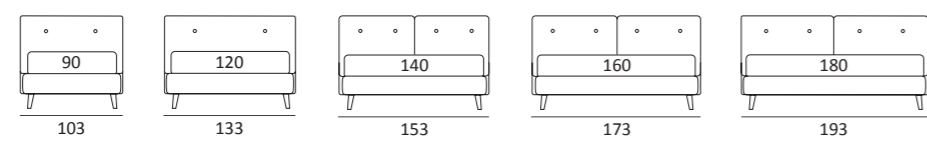

NICE LIFT

DI SERIE:
Piede in legno **Log** h cm 18, colore wengè

OPTIONAL:
Piede in legno **Log** e **Classic** h cm 18, colori bianco, naturale, wengè
Piede in metallo **Bill** h cm 18, finitura marrone moka
Piede in metallo **Hop** h cm 18, finitura manganese
Piede in metallo **Wily** h cm 18, finitura cromo, colori polvere, seta

AS STANDARD:
Log wooden foot H 18 cm, colour: wenge

OPTIONALS:
Log and **Classic** wooden foot H 18 cm, colours: white, natural
Bill metal foot H 18 cm, brown mocha finish
Hop metal foot H 18 cm, manganese finish
Wily metal foot H 18 cm, chrome finish, colours: powder, silk