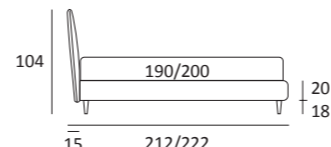

SET LIFT

DI SERIE:
Piede in legno **Log** h cm 18, colore wengè

OPTIONAL:
Piede in legno **Log** h cm 18, colori bianco, naturale
Piede in metallo **Bill e Tube** h cm 18, finitura marrone moka
Piede in metallo **Glam e Wily** h cm 18, finitura cromo, colori polvere, seta
Piede in metallo **Hop** h cm 18, finitura manganese

AS STANDARD:
Log wooden foot H 18 cm, colour: wenge

OPTIONALS:
Log wooden foot H 18 cm, colours: white, natural
Bill and Tube metal foot H 18 cm, brown mocha finish
Glam and Wily metal foot H 18 cm, chrome finish, colours: powder, silk
Hop metal foot H 18 cm, manganese finish