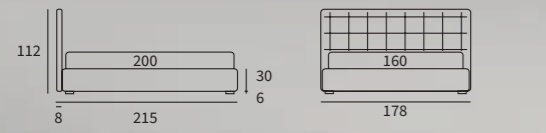

# KILT

TINY

**TINY**

Letto Autoportante  
 Piede Hang in metallo finitura manganese  
 / Free-standing bed  
 Hang feet in metal with manganese finish