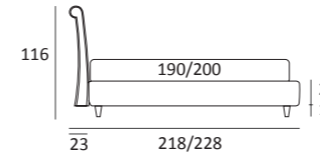

NOVEL LUX COMPATTO

DI SERIE:
Piede in legno **Log** h cm 14, colore wengè

OPTIONAL:
Piede in legno **Log** e **Classic** h cm 14, colori bianco, naturale, wengè
Piede in metallo **Bill** h cm 14, finitura marrone moka

AS STANDARD:
Log wooden foot H 14 cm, colour: wenge

OPTIONALS:
Log and **Classic** wooden foot H 14 cm, colours: white, natural, wenge
Bill metal foot H 14 cm, brown mocha finish