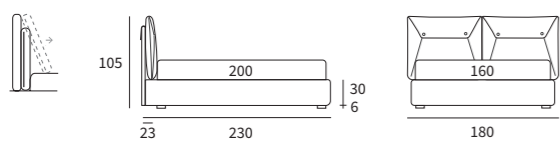

ARTY

Letto Lift  
/ Lift bed

WISP

**WISP**

Letto Compatto con sistema alzarete Rise  
Piede Peak in metallo colore polvere

/ Compatto bed with Rise lifting system  
Peak feet in powder-coloured metal

CASE

CASE