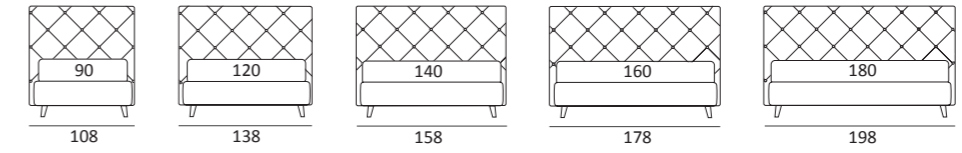

NOVEL LUX COMPATTO

DI SERIE:
Piede in legno **Log** h cm 14, colore wengè

OPTIONAL:
Piede in legno **Log** e **Classic** h cm 14, colori bianco, naturale, wengè
Piede in metallo **Bill** h cm 14, finitura marrone moka

AS STANDARD:
Log wooden foot H 14 cm, colour: wenge

OPTIONALS:
Log and **Classic** wooden foot H 14 cm, colours: white, natural, wenge
Bill metal foot H 14 cm, brown mocha finish