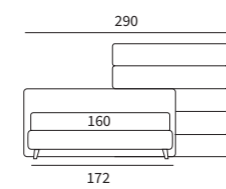

MATCH PROGRAMM

Sommier Compatto
Pannello Match cm L 213 H 92
Pannello modulare Match cm L 155 H 150
e due piani Match cm L 65 e
un piano Match cm L 45 finitura manganese

/ Compact upholstered bed base
Match panel L 213 H 92 cm
Match modular panel L 155 H 150 cm
and two Match shelves L 65 cm and
one Match shelf L 45 cm with manganese finish