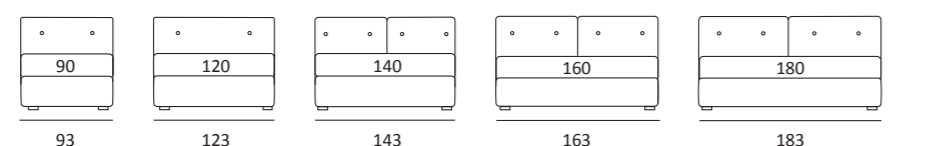

NICE FILO

DI SERIE:
Piede in legno **Cubic** h cm 6, colore wengè

OPTIONAL:
Piede in legno **Cubic** h cm 6-10, colori grigio, wengè
Piede in legno **Classic** h cm 10, colori bianco, naturale, wengè
Ruote **Carry**

AS STANDARD:
Cubic wooden foot H 6 cm, colour: wenge

OPTIONALS:
Cubic wooden foot H 6-10 cm, colours: grey, wenge
Classic wooden foot H 10 cm, colours: white, natural, wenge
Carry wheels