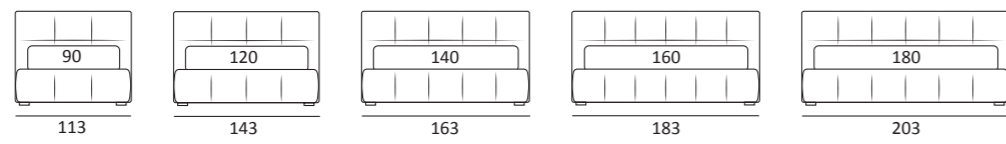

SPECIAL

DI SERIE:
Piede in ABS effetto sospeso

AS STANDARD:
Suspended-effect ABS feet

SQUARE

DI SERIE:
Piede in legno **Cubic** h cm 6, colore wengè
OPTIONAL:
Piede in legno **Cubic** h cm 6-10, colori grigio, wengè

AS STANDARD:
Cubic wooden foot H 6 cm, colour: wenge
OPTIONALS:
Cubic wooden foot H 6-10 cm, colours: grey, wenge