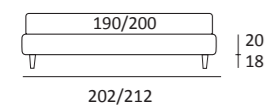

SOMMIER LIFT