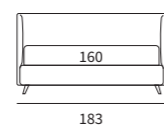

HUG

Letto Compatto
Piede Bill in metallo finitura marrone moka
/ Compatto Bed
Bill feet in metal with mocha brown finish