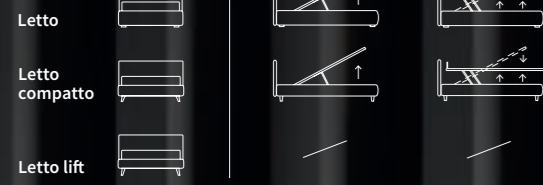

STICK

**STICK**

Letto Lift  
 Piede Hop in metallo  
 finitura manganese

/ Lift bed  
 Hop feet in metal with  
 manganese finish

FUN  
DOUBLE

Letto Lift  
Piede Log in legno colore naturale  
/ Lift bed  
Log feet in natural wood colour

FUN

**FUN**

Letto Compatto  
Piede Max in metallo  
finitura manganese

/ Compatto bed  
Hang feet in metal with  
manganese finish

Letto Lift  
Piede Bill in metallo finitura marrone moka

/ Lift bed  
Bill feet in metal with mocha brown finish