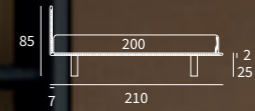

Letto Autoportante
Piede Jiff in plexiglass

/ Free-standing bed
Jiff feet in plexiglass

CLEVER