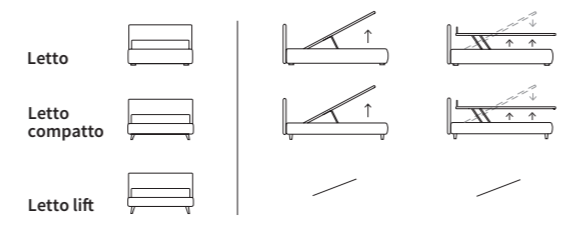

Letto

Letto compatto

Letto lift

Letto filo

SET

**SET**

Letto Lift  
 Piede Tube in metallo finitura marrone moka  
 / Lift bed  
 Tube feet in metal with mocha brown finish

HUG