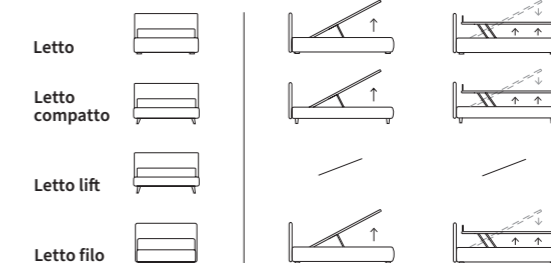

Letto  
 Letto  
 autoportante

RELAXED

CHOP

**CHOP**  
 Letto Compatto  
 Piede Hop in metallo finitura manganese  
 / Compatto Bed  
 Hop feet in metal with manganese finish

TIME

**TIME**  
Letto Lift  
/ Lift bed