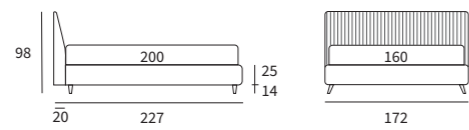

Letto Compatto
Piede Glam in metallo colore polvere
/ Compatto bed
Glam feet in powder-coloured metal