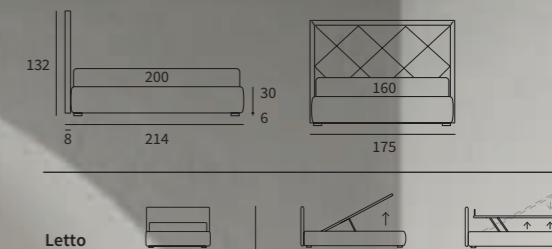

PRECIOUS

Letto