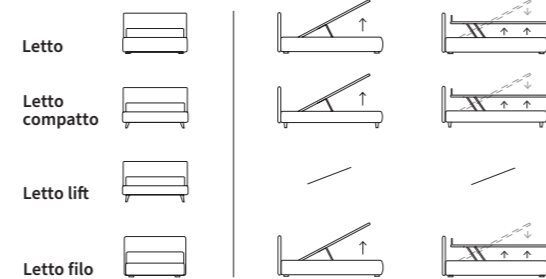

ARTY

Letto Lift  
/ Lift bed

WISP

**WISP**

Letto Compatto con sistema alzarete Rise  
Piede Peak in metallo colore polvere

/ Compatto bed with Rise lifting system  
Peak feet in powder-coloured metal

CASE

CASE