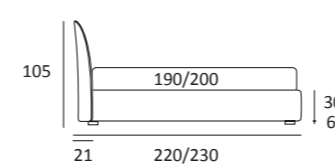

TIME

DI SERIE:
Piede in legno **Cubic** h cm 6, colore wengè
OPTIONAL:
Piede in legno **Cubic** h cm 6-10, colori grigio, wengè
Ruote **Carry**

AS STANDARD:
Cubic wooden foot H 6 cm, colour: wenge
OPTIONALS:
Cubic wooden foot H 6-10 cm, colours: grey, wenge
Carry wheels