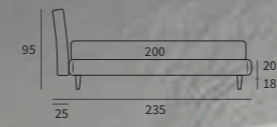

Letto

Letto lift

Letto Lift
Piede Peak in metallo colore polvere
/ Lift bed
Peak feet in powder-coloured metal

CONTEMPORARY