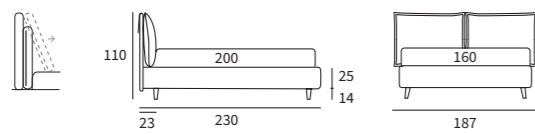

ARTY

Letto Lift  
/ Lift bed

WISP

**WISP**

Letto Compatto con sistema alzarete Rise  
Piede Peak in metallo colore polvere

/ Compatto bed with Rise lifting system  
Peak feet in powder-coloured metal

CASE

CASE