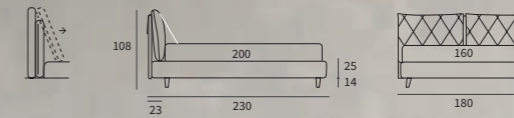

SOFT

Letto Compatto
Piede Log in legno
colore naturale
/ Compatto bed
Log feet in natural
wood colour