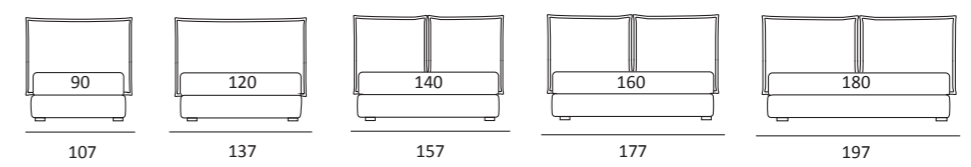

WISP FILO

DI SERIE:
Piede in legno **Cubic** h cm 6, colore wengè

OPTIONAL:
Piede in legno **Cubic** h cm 6-10, colori grigio, wengè
Ruote **Carry**

AS STANDARD:
Cubic wooden foot H 6 cm, colour: wenge

OPTIONALS:
Cubic wooden foot H 6-10 cm, colours: grey, wenge
Carry wheels