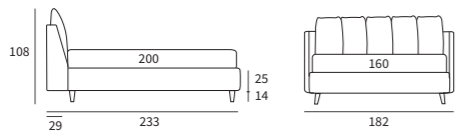

FUN

Letto Compatto
Piede Max in metallo
finitura manganese

/ Compatto bed
Hang feet in metal with
manganese finish