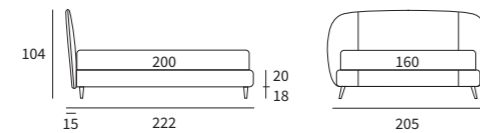

Letto

Letto compatto

Letto lift

Letto filo

SET

**SET**

Letto Lift  
 Piede Tube in metallo finitura marrone moka  
 / Lift bed  
 Tube feet in metal with mocha brown finish

HUG