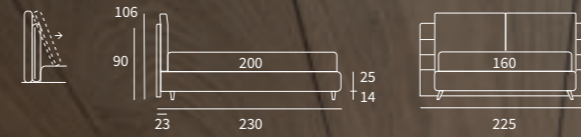

Letto Compatto
Piede Glam in metallo colore polvere
/ Compatto bed
Glam feet in powder-coloured metal