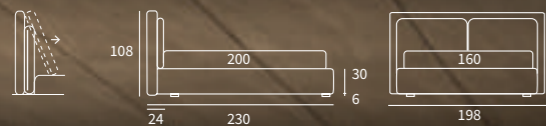

Letto con luci
/ Bed with lights

Letto

Letto lift

FLUX