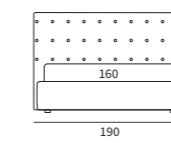

POINT
Letto con sistema alzarete Rise
/ Bed with Rise lifting system