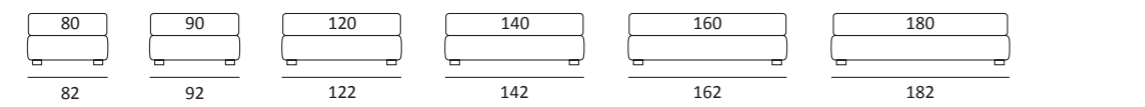

SOMMIER FILO

DI SERIE:
Piede in legno **Cubic** h cm 6, colore wengè

OPTIONAL:
Piede in legno **Cubic** h cm 6-10, colori grigio, wengè
Piede in legno **Classic** h cm 10, colori bianco, naturale, wengè
Ruote **Carry**

AS STANDARD:
Cubic wooden foot H 6 cm, colour: wenge

OPTIONALS:
Cubic wooden foot H 6-10 cm, colours: grey, wenge
Classic wooden foot H 10 cm, colours: white, natural, wenge
Carry wheels