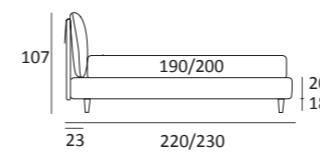

SOFT LIFT

DI SERIE:
Piede in legno **Log** h cm 18, colore wengè

OPTIONAL:
Piede in legno **Log** e **Classic** h cm 18, colori bianco, naturale, wengè
Piede in metallo **Bill** e **Tube** h cm 18, finitura marrone moka
Piede in metallo **Hop** h cm 18, finitura manganese
Piede in metallo **Peak** e **Wily** h cm 18, finitura cromo, colori polvere, seta

AS STANDARD:
Log wooden foot H 18 cm, colour: wenge

OPTIONALS:
Log and **Classic** wooden foot H 18 cm, colours: white, natural, wenge
Bill and **Tube** metal foot H 18 cm, brown mocha finish
Hop metal foot H 18 cm, manganese finish
Peak and **Wily** metal foot H 18 cm, chrome finish, colours: powder, silk