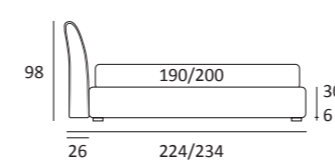

PREMIUM

DI SERIE:
Piede in legno **Cubic** h cm 6, colore wengè

OPTIONAL:
Piede in legno **Cubic** h cm 6-10, colori grigio, wengè
Piede in legno **Classic** h cm 10, colori bianco, naturale, wengè
Ruote **Carry**

AS STANDARD:
Cubic wooden foot H 6 cm, colour: wenge

OPTIONALS:
Cubic wooden foot H 6-10 cm, colours: grey, wenge
Classic wooden foot H 10 cm, colours: white, natural, wenge
Carry wheels