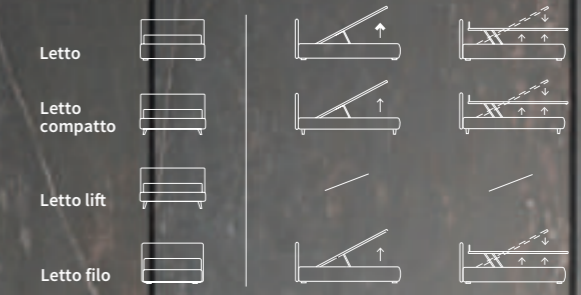

Letto Compatto
Piede Peak in metallo colore polvere
/ Compatto bed
Peak feet in powder-coloured metal

GOOD