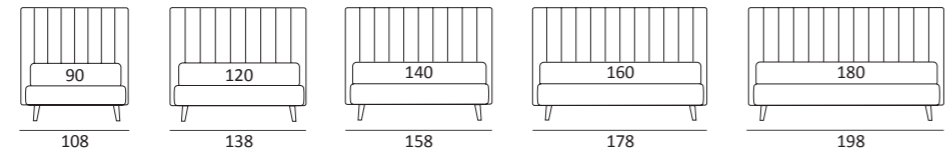

NOVEL STYLE LIFT

DI SERIE:
Piede in legno **Log** h cm 18, colore wengè

OPTIONAL:
Piede in legno **Log e Classic** h cm 18, colori bianco, naturale, wengè
Piede in metallo **Bill** h cm 18, finitura marrone moka

AS STANDARD:
Log wooden foot H 18 cm, colour: wenge

OPTIONALS:
Log and Classic wooden foot H 18 cm, colours: white, natural, wenge
Bill metal foot H 18 cm, brown mocha finish