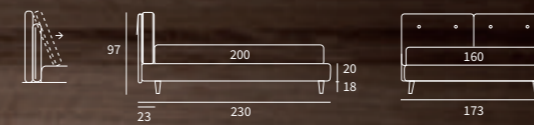

NICE

Letto Lift
Piede Classic in legno colore bianco
/ Lift bed
Classic feet in white wood colour