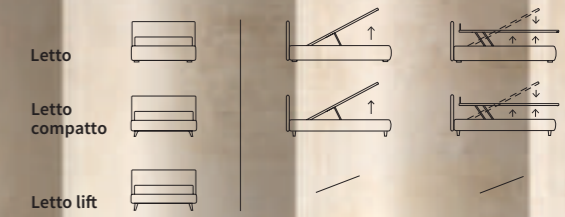

# TENDER

NEST

INFINITY

Letto  
Piede Classic in legno colore bianco  
/ Bed  
Classic feet in white wood colour

KING

Letto Lift  
Piede Classic in legno colore wengè  
/ Lift bed  
Classic feet in wenge wood colour