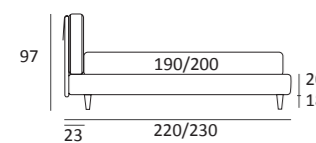

NICE LIFT

DI SERIE:
Piede in legno **Log** h cm 18, colore wengè

OPTIONAL:
Piede in legno **Log** e **Classic** h cm 18, colori bianco, naturale, wengè
Piede in metallo **Bill** h cm 18, finitura marrone moka
Piede in metallo **Hop** h cm 18, finitura manganese
Piede in metallo **Wily** h cm 18, finitura cromo, colori polvere, seta

AS STANDARD:
Log wooden foot H 18 cm, colour: wenge

OPTIONALS:
Log and **Classic** wooden foot H 18 cm, colours: white, natural
Bill metal foot H 18 cm, brown mocha finish
Hop metal foot H 18 cm, manganese finish
Wily metal foot H 18 cm, chrome finish, colours: powder, silk