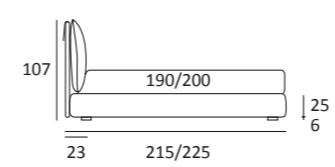

WISP FILO

DI SERIE:
Piede in legno **Cubic** h cm 6, colore wengè

OPTIONAL:
Piede in legno **Cubic** h cm 6-10, colori grigio, wengè
Ruote **Carry**

AS STANDARD:
Cubic wooden foot H 6 cm, colour: wenge

OPTIONALS:
Cubic wooden foot H 6-10 cm, colours: grey, wenge
Carry wheels