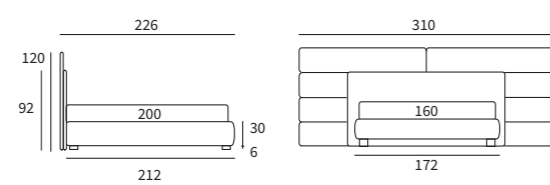

## MATCH PROGRAMM

Sommier  
 Pannello Match cm L 183 H 92  
 Due pannelli modulari Match cm L 155 H 120 e  
 due piani Match cm L 45 finitura manganese

/ Upholstered bed base  
 Match Panel L 183 H 92 cm  
 Two modular Match panels L 155 H 120 cm and  
 two Match shelves L 45 cm with manganese finish