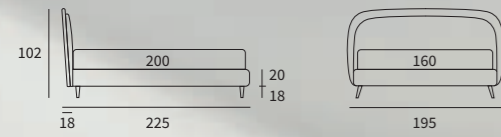

Letto Lift
Piede Tube in metallo finitura marrone moka
/ Lift bed
Tube feet in metal with mocha brown finish