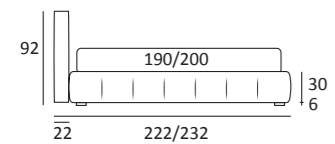

SQUARE

DI SERIE:
Piede in legno **Cubic** h cm 6, colore wengè
OPTIONAL:
Piede in legno **Cubic** h cm 6-10, colori grigio, wengè

AS STANDARD:
Cubic wooden foot H 6 cm, colour: wenge
OPTIONALS:
Cubic wooden foot H 6-10 cm, colours: grey, wenge