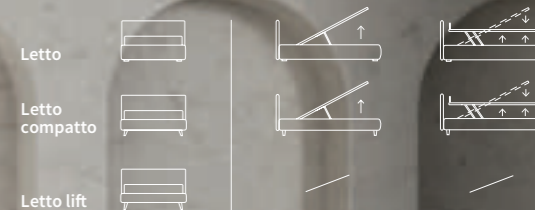

# KILT

TINY

**TINY**

Letto Autoportante  
 Piede Hang in metallo finitura manganese  
 / Free-standing bed  
 Hang feet in metal with manganese finish