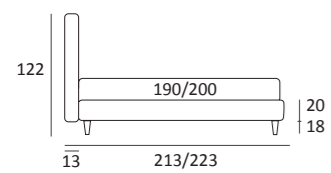

POINT LIFT

DI SERIE:
Piede in legno **Log** h cm 18, colore wengè

OPTIONAL:
Piede in legno **Log** h cm 18, colori bianco, naturale
Piede in metallo **Bill** h cm 18, finitura marrone moka
Piede in metallo **Glam e Peak** h cm 18, finitura cromo, colori polvere, seta
Piede in metallo **Hop** h cm 18, finitura manganese

AS STANDARD:
Log wooden foot H 18 cm, colour: wenge

OPTIONALS:
Log wooden foot H 18 cm, colours: white, natural
Bill metal foot H 18 cm, brown mocha finish
Glam and Peak metal foot H 18 cm, chrome finish, colours: powder, silk
Hop metal foot H 18 cm, manganese finish