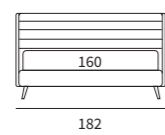

STICK

Letto Lift
Piede Hop in metallo
finitura manganese

/ Lift bed
Hop feet in metal with
manganese finish