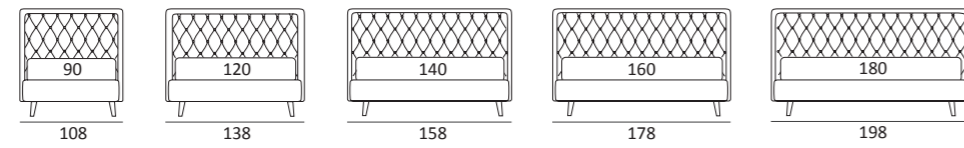

NEST LIFT

DI SERIE:
Piede in legno **Log** h cm 18, colore wengè

OPTIONAL:
Piede in legno **Log** e **Classic** h cm 18, colori bianco, naturale, wengè
Piede in metallo **Bill** h cm 18, finitura marrone moka
Piede in metallo **Hop** h cm 18, finitura manganese

AS STANDARD:
Log wooden foot H 18 cm, colour: wenge

OPTIONALS:
Log and **Classic** wooden foot H 18 cm, colours: white, natural, wenge
Bill metal foot H 18 cm, brown mocha finish
Hop metal foot H 18 cm, manganese finish