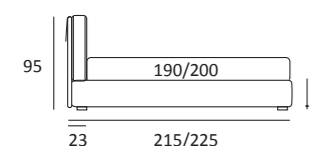

NICE FILO

DI SERIE:
Piede in legno **Cubic** h cm 6, colore wengè

OPTIONAL:
Piede in legno **Cubic** h cm 6-10, colori grigio, wengè
Piede in legno **Classic** h cm 10, colori bianco, naturale, wengè
Ruote **Carry**

AS STANDARD:
Cubic wooden foot H 6 cm, colour: wenge

OPTIONALS:
Cubic wooden foot H 6-10 cm, colours: grey, wenge
Classic wooden foot H 10 cm, colours: white, natural, wenge
Carry wheels