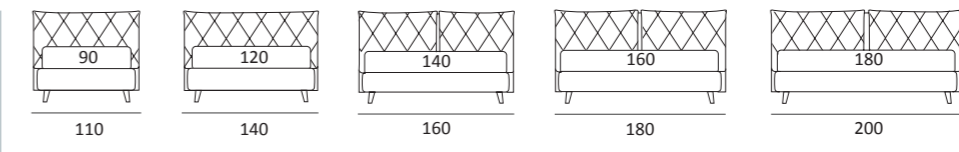

SOFT COMPATTO

DI SERIE:
Piede in legno **Log** h cm 14, colore wengè

OPTIONAL:
Piede in legno **Log** e **Classic** h cm 14, colori bianco, naturale, wengè
Piede in metallo **Bill** e **Tube** h cm 14, finitura marrone moka
Piede in metallo **Hop** h cm 14, finitura manganese
Piede in metallo **Peak** e **Wily** h cm 14, finitura cromo, colori polvere, seta

AS STANDARD:
Log wooden foot H 14 cm, colour: wenge

OPTIONALS:
Log and **Classic** wooden foot H 14 cm, colours: white, natural, wenge
Bill and **Tube** metal foot H 14 cm, brown mocha finish
Hop metal foot H 14 cm, manganese finish
Peak and **Wily** metal foot H 14 cm, chrome finish, colours: powder, silk