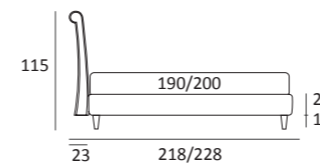

NOVEL LUX LIFT

DI SERIE:
Piede in legno **Log** h cm 18, colore wengè

OPTIONAL:
Piede in legno **Log** e **Classic** h cm 18, colori bianco, naturale, wengè
Piede in metallo **Bill** h cm 18, finitura marrone moka

AS STANDARD:
Log wooden foot H 18 cm, colour: wenge

OPTIONALS:
Log and **Classic** wooden foot H 18 cm, colours: white, natural, wenge
Bill metal foot H 18 cm, brown mocha finish