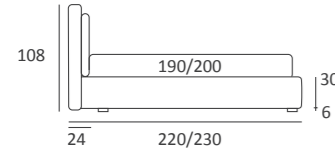

FLUX

DI SERIE:
Piede in legno **Cubic** h cm 6, colore wengè

OPTIONAL:
Piede in legno **Cubic** h cm 6-10, colori grigio, wengè
Ruote **Carry**

AS STANDARD:
Cubic wooden foot H 6 cm, colour: wenge

OPTIONALS:
Cubic wooden foot H 6-10 cm, colours: grey, wenge
Carry wheels