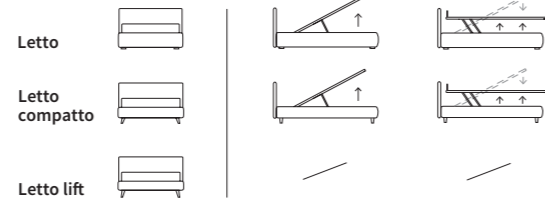

FUN

**FUN**

Letto Compatto  
Piede Max in metallo  
finitura manganese

/ Compatto bed  
Hang feet in metal with  
manganese finish

Letto Lift  
Piede Bill in metallo finitura marrone moka

/ Lift bed  
Bill feet in metal with mocha brown finish