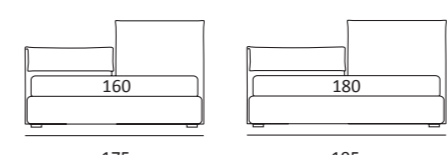

SHARP

DI SERIE:
Piede in legno **Cubic** h cm 6, colore wengè

OPTIONAL:
Piede in legno **Cubic** h cm 6-10, colori grigio, wengè
Ruote **Carry**

AS STANDARD:
Cubic wooden foot H 6 cm, colour: wenge

OPTIONALS:
Cubic wooden foot H 6-10 cm, colours: grey, wenge
Carry wheels