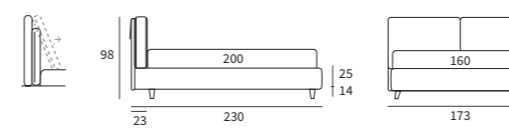

FORM
Letto Compatto
Piede Glam in metallo colore polvere
/ Compatto bed
Glam feet in powder-coloured metal