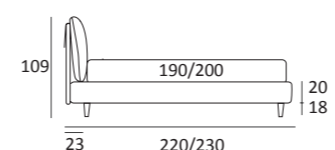

WISP LIFT

DI SERIE:
Piede in legno **Log** h cm 18, colore wengè

OPTIONAL:
Piede in legno **Log** h cm 18, colori bianco, naturale
Piede in metallo **Bill** h cm 18, finitura marrone moka
Piede in metallo **Glam, Peak e Wily** h cm 18, finitura cromo, colori polvere, seta
Piede in metallo **Hop** h cm 18, finitura manganese

AS STANDARD:
Log wooden foot H 18 cm, colour: wenge

OPTIONALS:
Log wooden foot H 18 cm, colours: white, natural
Bill metal foot H 18 cm, brown mocha finish
Glam, Peak and Wily metal foot H 18 cm, chrome finish, colours: powder, silk
Hop metal foot H 18 cm, manganese finish