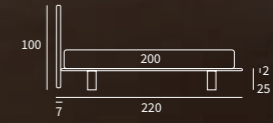

WARP

**WARP**

Letto Autoportante  
 Piede Hop in metallo finitura manganese  
 / Free-standing bed  
 Hop feet in metal with manganese finish

Letto Autoportante  
Piede Jiff in plexiglass  
/ Free-standing bed  
Jiff feet in plexiglass