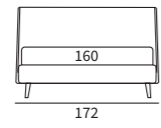

TIME
Letto Lift
/ Lift bed