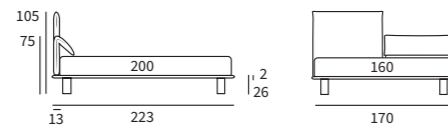

JUST

Letto Piano ortopedico
Piede Twist in metallo finitura manganese
/ Orthopaedic bed
Twist feet in metal with manganese finish