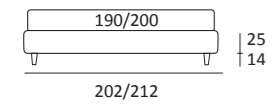

SOMMIER COMPATTO