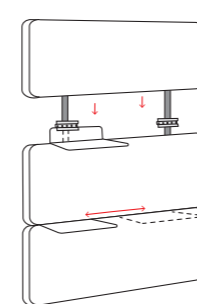

PANNELLI MATCH SP CM 7