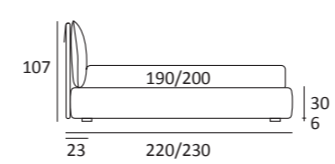

WISP

DI SERIE:
Piede in legno **Cubic** h cm 6, colore wengè

OPTIONAL:
Piede in legno **Cubic** h cm 6-10, colori grigio, wengè
Ruote **Carry**

AS STANDARD:
Cubic wooden foot H 6 cm, colour: wenge

OPTIONALS:
Cubic wooden foot H 6-10 cm, colours: grey, wenge
Carry wheels