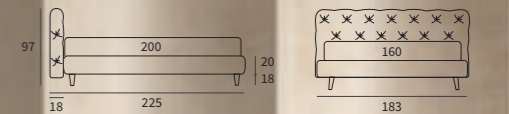

# TENDER

NEST

INFINITY

Letto  
Piede Classic in legno colore bianco  
/ Bed  
Classic feet in white wood colour

KING

Letto Lift  
Piede Classic in legno colore wengè  
/ Lift bed  
Classic feet in wenge wood colour