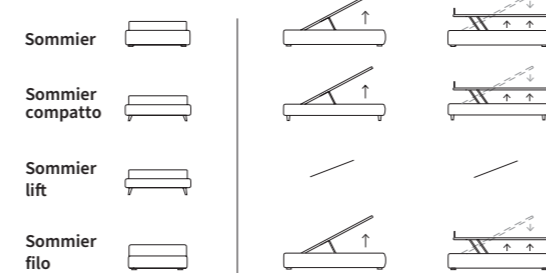

## MATCH PROGRAMM

Sommier  
 Pannello Match cm L 183 H 92  
 Due pannelli modulari Match cm L 155 H 120 e  
 due piani Match cm L 45 finitura manganese

/ Upholstered bed base  
 Match Panel L 183 H 92 cm  
 Two modular Match panels L 155 H 120 cm and  
 two Match shelves L 45 cm with manganese finish