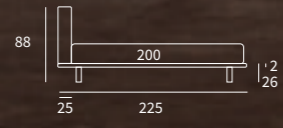

Letto Piano ortopedico
Piede Wily in metallo colore polvere
/ Orthopaedic bed
Wily feet in powder-coloured metal

CROOK