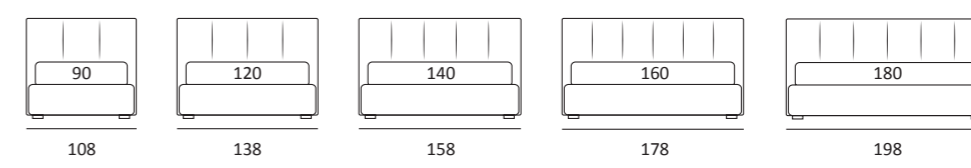

PREMIUM

DI SERIE:
Piede in legno **Cubic** h cm 6, colore wengè

OPTIONAL:
Piede in legno **Cubic** h cm 6-10, colori grigio, wengè
Piede in legno **Classic** h cm 10, colori bianco, naturale, wengè
Ruote **Carry**

AS STANDARD:
Cubic wooden foot H 6 cm, colour: wenge

OPTIONALS:
Cubic wooden foot H 6-10 cm, colours: grey, wenge
Classic wooden foot H 10 cm, colours: white, natural, wenge
Carry wheels