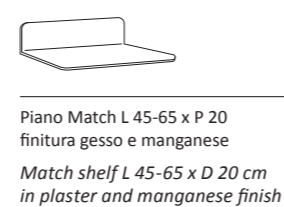

PANNELLI MATCH SP CM 7