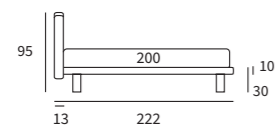

Letto  
 Letto  
 autoportante

RELAXED

CHOP

**CHOP**  
 Letto Compatto  
 Piede Hop in metallo finitura manganese  
 / Compatto Bed  
 Hop feet in metal with manganese finish

TIME

**TIME**  
Letto Lift  
/ Lift bed