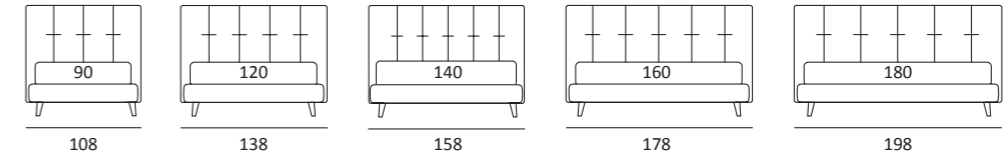

POSITIVE LIFT

DI SERIE:
Piede in legno **Log** h cm 18, colore wengè

OPTIONAL:
Piede in legno **Log e Classic** h cm 18, colori bianco, naturale, wengè
Piede in metallo **Bill** h cm 18, finitura marrone moka
Piede in metallo **Glam, Peak e Wily** h cm 18, finitura cromo, colori polvere, seta
Piede in metallo **Hop** h cm 18, finitura manganese

AS STANDARD:
Log wooden foot H 18 cm, colour: wenge

OPTIONALS:
Log and Classic wooden foot H 18 cm, colours: white, natural, wenge
Bill metal foot H 18 cm, brown mocha finish
Glam, Peak and Wily metal foot H 18 cm, chrome finish, colours: powder, silk
Hop metal foot H 18 cm, manganese finish