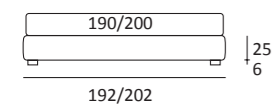

SOMMIER FILO