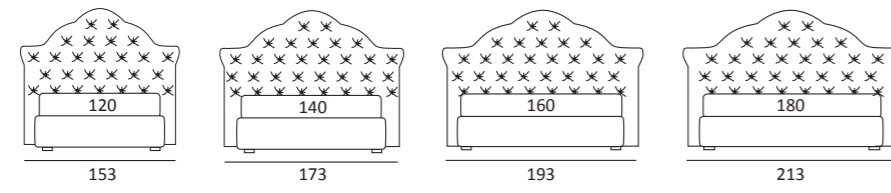

QUEEN

DI SERIE:
Piede in legno **Cubic** h cm 6, colore wengè

OPTIONAL:
Piede in legno **Cubic** h cm 6-10, colori grigio, wengè
Piede in legno **Classic** h cm 10, colori bianco, naturale, wengè
Ruote **Carry**

AS STANDARD:
Cubic wooden foot H 6 cm, colour: wenge

OPTIONALS:
Cubic wooden foot H 6-10 cm, colours: grey, wenge
Classic wooden foot H 10 cm, colours: white, natural, wenge
Carry wheels