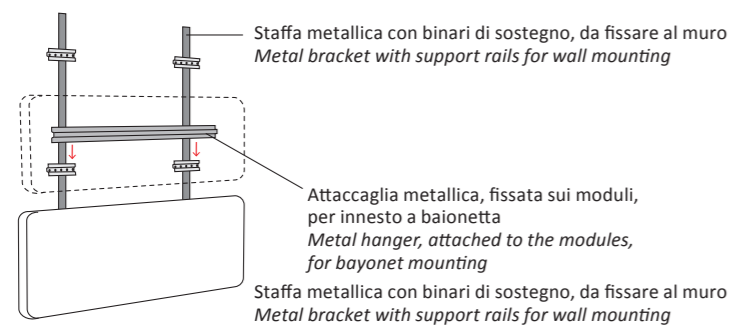

PANNELLI MATCH SP CM 7

Tipologie piedi e ruote / Feet and Wheels

PIEDI IN LEGNO WOOD FEET

PIEDI IN METALLO METAL FEET

PIEDI TRASPARENTI TRANSPARENT FEET

RUOTA WHEEL