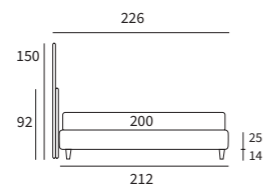

MATCH PROGRAMM

Sommier Compatto
Pannello Match cm L 213 H 92
Pannello modulare Match cm L 155 H 150
e due piani Match cm L 65 e
un piano Match cm L 45 finitura manganese

/ Compact upholstered bed base
Match panel L 213 H 92 cm
Match modular panel L 155 H 150 cm
and two Match shelves L 65 cm and
one Match shelf L 45 cm with manganese finish