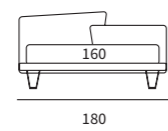

LINK
Letto Autoportante
/ Free-standing bed

Letto
Letto
autoportante