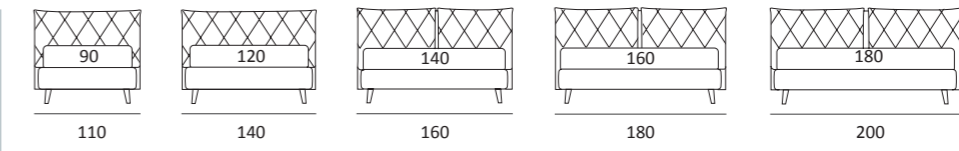

SOFT LIFT

DI SERIE:
Piede in legno **Log** h cm 18, colore wengè

OPTIONAL:
Piede in legno **Log** e **Classic** h cm 18, colori bianco, naturale, wengè
Piede in metallo **Bill** e **Tube** h cm 18, finitura marrone moka
Piede in metallo **Hop** h cm 18, finitura manganese
Piede in metallo **Peak** e **Wily** h cm 18, finitura cromo, colori polvere, seta

AS STANDARD:
Log wooden foot H 18 cm, colour: wenge

OPTIONALS:
Log and **Classic** wooden foot H 18 cm, colours: white, natural, wenge
Bill and **Tube** metal foot H 18 cm, brown mocha finish
Hop metal foot H 18 cm, manganese finish
Peak and **Wily** metal foot H 18 cm, chrome finish, colours: powder, silk