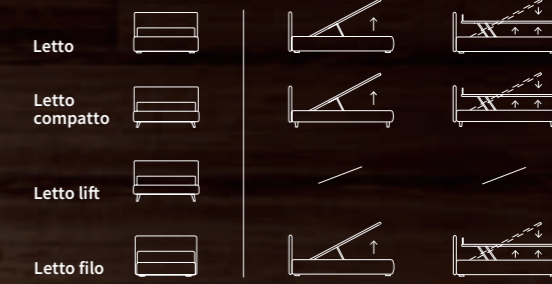

NICE

Letto Lift
Piede Classic in legno colore bianco
/ Lift bed
Classic feet in white wood colour