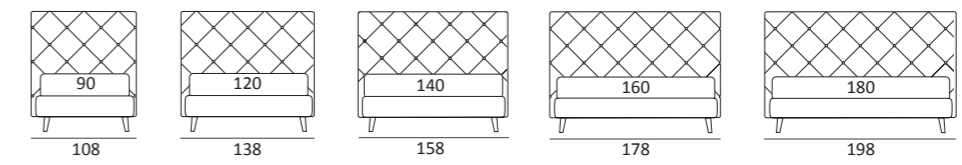

NOVEL LUX LIFT

DI SERIE:
Piede in legno **Log** h cm 18, colore wengè

OPTIONAL:
Piede in legno **Log** e **Classic** h cm 18, colori bianco, naturale, wengè
Piede in metallo **Bill** h cm 18, finitura marrone moka

AS STANDARD:
Log wooden foot H 18 cm, colour: wenge

OPTIONALS:
Log and **Classic** wooden foot H 18 cm, colours: white, natural, wenge
Bill metal foot H 18 cm, brown mocha finish