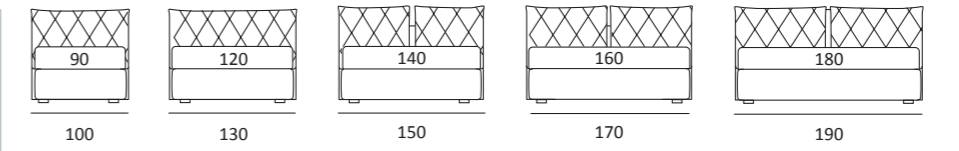

SOFT FILO

DI SERIE:
Piede in legno **Cubic** h cm 6, colore wengè

OPTIONAL:
Piede in legno **Cubic** h cm 6-10, colori grigio, wengè
Piede in legno **Classic** h cm 10, colori bianco, naturale, wengè
Ruote **Carry**

AS STANDARD:
Cubic wooden foot H 6 cm, colour: wenge

OPTIONALS:
Cubic wooden foot H 6-10 cm, colours: grey, wenge
Classic wooden foot H 10 cm, colours: white, natural, wenge
Carry wheels