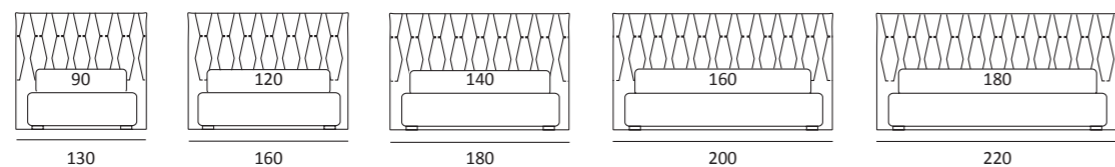

UNIQUE

DI SERIE:
Piede in legno **Cubic** h cm 6, colore wengè

OPTIONAL:
Piede in legno **Cubic** h cm 6-10, colori grigio, wengè
Piede in legno **Classic** h cm 10, colori bianco, naturale, wengè

AS STANDARD:
Cubic wooden foot H 6 cm, colour: wenge

OPTIONALS:
Cubic wooden foot H 6-10 cm, colours: grey, wenge
Classic wooden foot H 10 cm, colours: white, natural, wenge