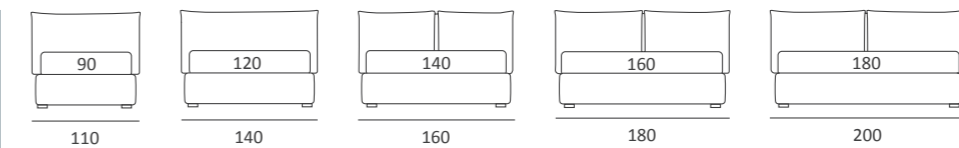

INFORMAZIONI TECNICHE

TECHNICAL DETAILS

Letti / Beds
pg. 209
Tipologie piedi e ruote / Feet and wheels
pg. 241

ARTY

DI SERIE:
Piede in legno **Cubic** h cm 6, colore wengè

OPTIONAL:
Piede in legno **Cubic** h cm 6-10, colori grigio, wengè
Ruote **Carry**

AS STANDARD:
Cubic wooden foot H 6 cm, colour: wenge

OPTIONALS:
Cubic wooden foot H 6-10 cm, colours: grey, wenge
Carry wheels