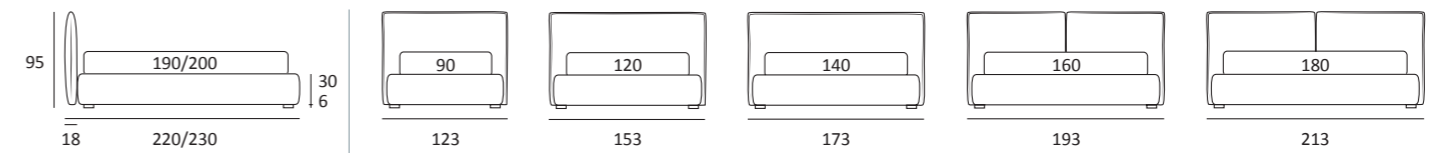

MODERN

DI SERIE:
Piede in legno **Cubic** h cm 6, colore wengè

OPTIONAL:
Piede in legno **Cubic** h cm 6-10, colori grigio, wengè

AS STANDARD:
Cubic wooden foot H 6 cm, colour: wenge

OPTIONALS:
Cubic wooden foot H 6-10 cm, colours: grey, wenge

NATURAL

DI SERIE:
Piede in ABS effetto sospeso

AS STANDARD:
Suspended-effect Abs foot