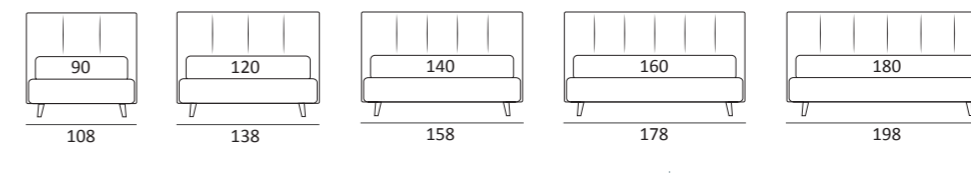

PREMIUM COMPATTO

DI SERIE:
Piede in legno **Log** h cm 14, colore wengè

OPTIONAL:
Piede in legno **Log e Classic** h cm 14, colori bianco, naturale, wengè
Piede in metallo **Bill** h cm 14, finitura marrone moka
Piede in metallo **Glam, Peak e Wily** h cm 14, finitura cromo, colori polvere, seta
Piede in metallo **Hop** h cm 14, finitura manganese

AS STANDARD:
Log wooden foot H 14 cm, colour: wenge

OPTIONALS:
Log and Classic wooden foot H 14 cm, colours: white, natural, wenge
Bill metal foot H 14 cm, brown mocha finish
Glam, Peak and Wily metal foot H 14 cm, chrome finish, colours: powder, silk
Hop metal foot H 14 cm, manganese finish