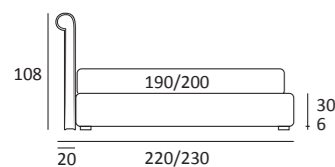

UNIQUE

DI SERIE:
Piede in legno **Cubic** h cm 6, colore wengè

OPTIONAL:
Piede in legno **Cubic** h cm 6-10, colori grigio, wengè
Piede in legno **Classic** h cm 10, colori bianco, naturale, wengè

AS STANDARD:
Cubic wooden foot H 6 cm, colour: wenge

OPTIONALS:
Cubic wooden foot H 6-10 cm, colours: grey, wenge
Classic wooden foot H 10 cm, colours: white, natural, wenge