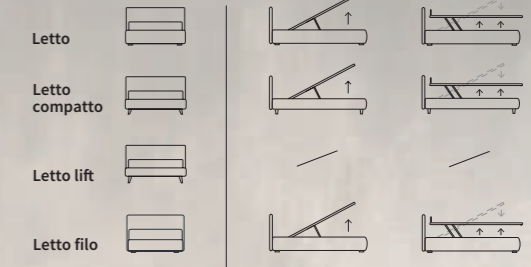

SOFT

Letto Compatto
Piede Log in legno
colore naturale
/ Compatto bed
Log feet in natural
wood colour