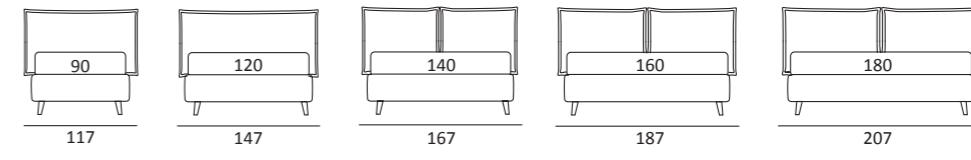

WISP COMPATTO

DI SERIE:
Piede in legno **Log** h cm 14, colore wengè

OPTIONAL:
Piede in legno **Log** h cm 14, colori bianco, naturale
Piede in metallo **Bill** h cm 14, finitura marrone moka
Piede in metallo **Glam, Peak e Wily** h cm 14, finitura cromo, colori polvere, seta
Piede in metallo **Hop** h cm 14, finitura manganese

AS STANDARD:
Log wooden foot H 14 cm, colour: wenge

OPTIONALS:
Log wooden foot H 14 cm, colours: white, natural
Bill metal foot H 14 cm, brown mocha finish
Glam, Peak and Wily metal foot H 14 cm, chrome finish, colours: powder, silk
Hop metal foot H 14 cm, manganese finish