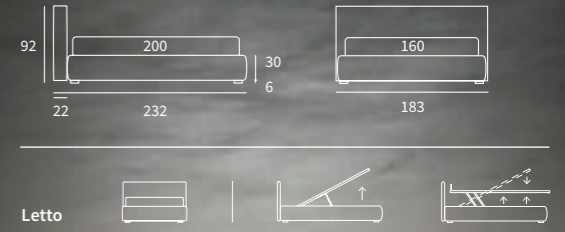

Letto  
 Letto  
 autoportante

RELAXED

CHOP

**CHOP**  
 Letto Compatto  
 Piede Hop in metallo finitura manganese  
 / Compatto Bed  
 Hop feet in metal with manganese finish

TIME

**TIME**  
Letto Lift  
/ Lift bed