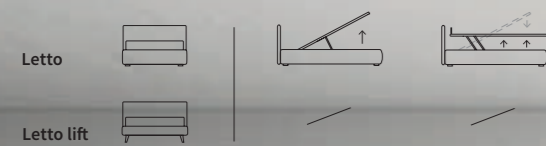

# KILT

TINY

**TINY**

Letto Autoportante  
 Piede Hang in metallo finitura manganese  
 / Free-standing bed  
 Hang feet in metal with manganese finish