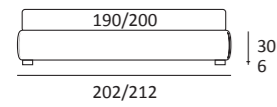

SOMMIER

DI SERIE:
Piede in legno **Cubic** h cm 6, colore wengè

OPTIONAL:
Piede in legno **Cubic** h cm 6-10, colori grigio, wengè
Piede in legno **Classic** h cm 10, colori bianco, naturale, wengè
Ruote **Carry**

AS STANDARD:
Cubic wooden foot H 6 cm, colour: wenge

OPTIONALS:
Cubic wooden foot H 6-10 cm, colours: grey, wenge
Classic wooden foot H 10 cm, colours: white, natural, wenge
Carry wheels

SOMMIER COMPATTO

DI SERIE:
Piede in legno **Log** h cm 14, colore wengè

OPTIONAL:
Piede in legno **Log** e **Classic** h cm 14, colori bianco, naturale, wengè
Piede in metallo **Bill** e **Tube** h cm 14, finitura marrone moka
Piede in metallo **Glam**, **Peak** e **Wily** h cm 14, finitura cromo, colori polvere, seta
Piede in metallo **Hop** e **Max** h cm 14, finitura manganese

AS STANDARD:
Log wooden foot H 14 cm, colour: wenge

OPTIONALS:
Log and **Classic** wooden foot H 14 cm, colours: white, natural, wenge
Bill and **Tube** metal foot H 14 cm, brown mocha finish
Glam, **Peak** and **Wily** metal foot H 14 cm, chrome finish, colours: powder, silk
Hop and **Max** metal foot H 14 cm, manganese finish

SOMMIER LIFT

DI SERIE:
Piede in legno **Log** h cm 18, colore wengè

OPTIONAL:
Piede in legno **Log** e **Classic** h cm 18, colori bianco, naturale, wengè
Piede in metallo **Bill** e **Tube** h cm 18, finitura marrone moka
Piede in metallo **Glam**, **Peak** e **Wily** h cm 18, finitura cromo, colori polvere, seta
Piede in metallo **Hop** e **Max** h cm 18, finitura manganese

AS STANDARD:
Log wooden foot H 18 cm, colour: wenge

OPTIONALS:
Log and **Classic** wooden foot H 18 cm, colours: white, natural, wenge
Bill and **Tube** metal foot H 18 cm, brown mocha finish
Glam, **Peak** and **Wily** metal foot H 18 cm, chrome finish, colours: powder, silk
Hop and **Max** metal foot H 18 cm, manganese finish

SOMMIER FILO

DI SERIE:
Piede in legno **Cubic** h cm 6, colore wengè