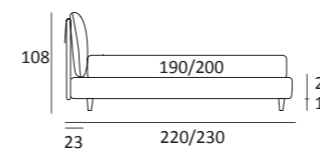

SOFT COMPATTO

DI SERIE:
Piede in legno **Log** h cm 14, colore wengè

OPTIONAL:
Piede in legno **Log** e **Classic** h cm 14, colori bianco, naturale, wengè
Piede in metallo **Bill** e **Tube** h cm 14, finitura marrone moka
Piede in metallo **Hop** h cm 14, finitura manganese
Piede in metallo **Peak** e **Wily** h cm 14, finitura cromo, colori polvere, seta

AS STANDARD:
Log wooden foot H 14 cm, colour: wenge

OPTIONALS:
Log and **Classic** wooden foot H 14 cm, colours: white, natural, wenge
Bill and **Tube** metal foot H 14 cm, brown mocha finish
Hop metal foot H 14 cm, manganese finish
Peak and **Wily** metal foot H 14 cm, chrome finish, colours: powder, silk