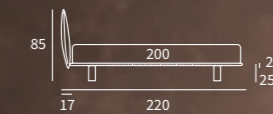

DANCE

**DANCE**

Letto Autoportante  
 Piede Hop in metallo finitura manganese  
 / Free-standing bed  
 Hop feet in metal with manganese finish

CURIOUS

Letto Autoportante  
Piede Jiff in plexiglass  
/ Free-standing bed  
Jiff feet in plexiglass