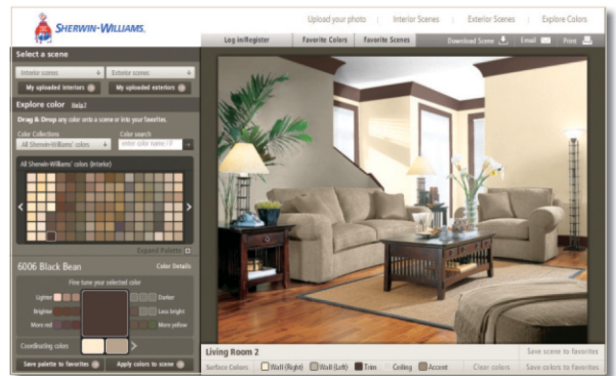

see it, snap it and we'll match it...

ColorSnap®

Picture this. Any object of desire.

Snap, upload and save the color...

color visualizer

Experiment with Interactive Color! Visualizer on sherwin-williams.com

Color Visualizer allows you to:

- Paint dozens of room schemes, as well as exteriors
- Choose from a palette of more than 1,500 colors
- Explore sample palettes created by our professional designers
- Download ColorSnap® – free color matching app