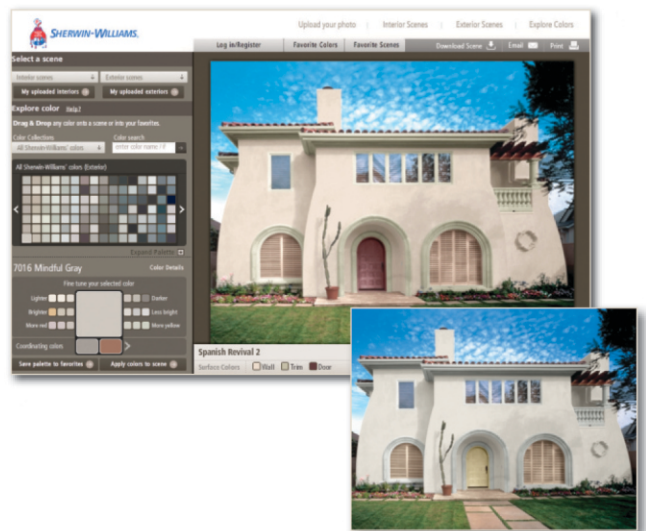

see it, snap it and we'll match it...

ColorSnap®

Picture this. Any object of desire.

Snap, upload and save the color...

color visualizer

Experiment with Interactive Color! Visualizer on sherwin-williams.com

Color Visualizer allows you to:

- Paint dozens of room schemes, as well as exteriors
- Choose from a palette of more than 1,500 colors
- Explore sample palettes created by our professional designers
- Download ColorSnap® – free color matching app