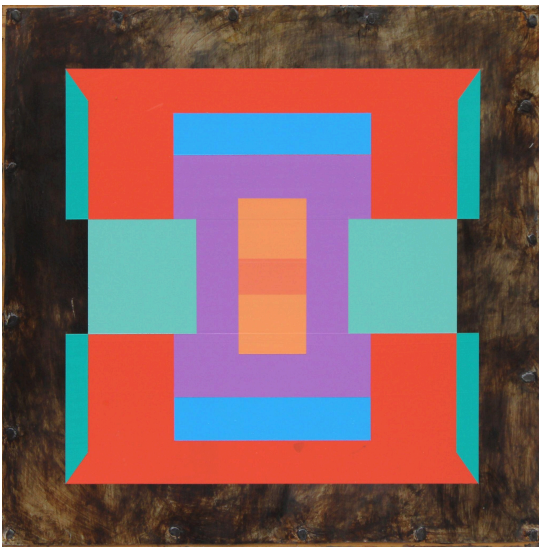

\$1,900

MA-03

Martyna Alexander  
***Does It Remind You of Berger Hill?***, 2026  
Acrylic, pigment stick on canvas  
36 x 36 inches

\$3,400

MA-04

Martyna Alexander  
***(Untitled)***, 2025  
Acrylic on canvas  
9 x 13 inches

Tony Conrad  
***Composition #106***, 2026  
Acrylic on steel  
12 x 12 inches

\$750

TC-02

Tony Conrad  
***Composition #107***, 2026  
Acrylic on steel  
12 x 12 inches

\$750

TC-03

Tony Conrad  
**Composition #108**, 2026  
Acrylic on steel  
12 x 12 inches

\$750

TC-04

Tony Conrad  
**Composition #110**, 2026  
Acrylic on steel  
12 x 12 inches

\$750

MW-01

Meg White  
**Nodule**, 2026  
Oil on birch panel  
6 x 6 inches

\$475

MW-02