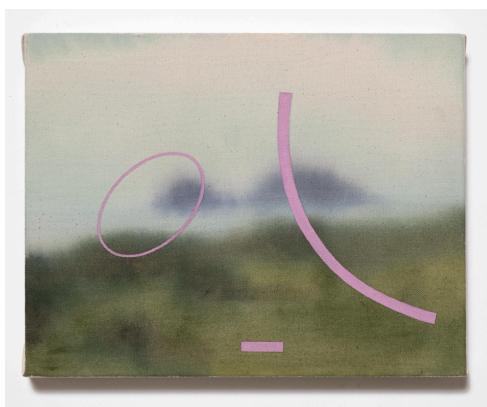

## Door County Contemporary Art Fair

Checklist & Artwork Information

MA-01

Martyna Alexander  
***The Invasive Garden***, 2026  
Acrylic and oil pastel on canvas  
14 x 11 inches

\$1,500

MA-02

Martyna Alexander  
***Do I Get a Massage or Follow The Vole?***, 2026  
Acrylic and oil pastel on canvas  
20 x 16 inches

\$1,900

MA-03

Martyna Alexander  
***Does It Remind You of Berger Hill?***, 2026  
Acrylic, pigment stick on canvas  
36 x 36 inches

\$3,400

MA-04

Martyna Alexander  
***(Untitled)***, 2025  
Acrylic on canvas  
9 x 13 inches

\$1,800

MA-05

Martyna Alexander  
***Dusk***, 2025  
Acrylic on canvas  
11 x 9 inches

\$900

MA-06

Martyna Alexander  
***Winds Over Valley***, 2025  
Acrylic on canvas  
28 x 22 inches

\$2,000

TC-01