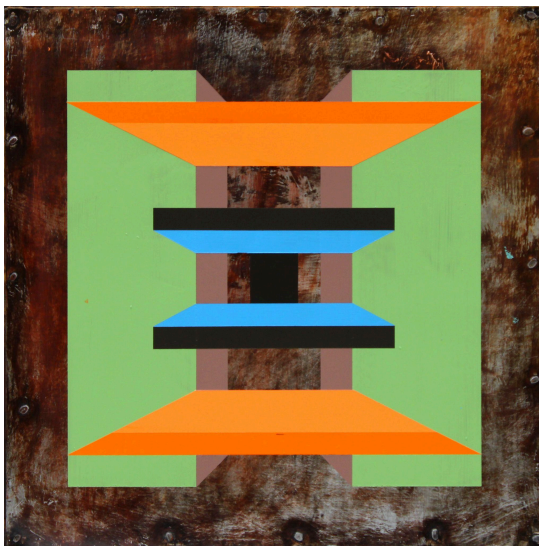

Tony Conrad  
***Composition #106***, 2026  
Acrylic on steel  
12 x 12 inches

\$750

TC-02

Tony Conrad  
***Composition #107***, 2026  
Acrylic on steel  
12 x 12 inches

\$750

TC-03

Tony Conrad  
**Composition #108**, 2026  
Acrylic on steel  
12 x 12 inches