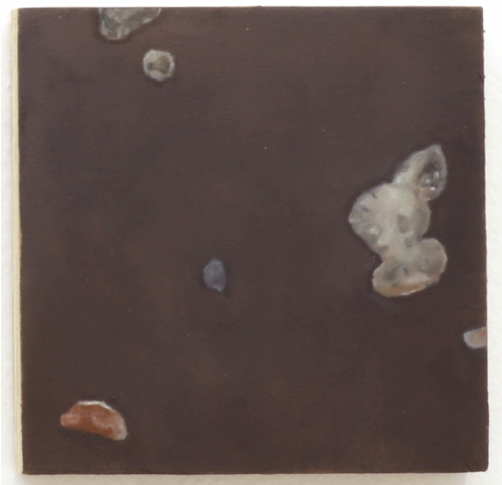

Meg White  
***Tendrils***, 2026  
Oil on birch panel  
6 x 6 inches

\$475

MW-03

Meg White  
***Pockets***, 2026  
Oil on birch panel  
6 x 6 inches

\$475

MW-04

Meg White  
***Pitted***, 2026  
Oil on wood  
4 x 4 inches

\$350

MW-05

Meg White  
**Bullseye**, 2026  
Oil on wood panel  
4 x 4 inches

\$350

MW-06

Meg White  
**Swirled**, 2026  
Oil on wood panel  
4 x 4 inches

\$350

MW-07

Meg White  
**Gem-Spotting**, 2026  
Oil on wood panel  
4 x 4 inches

\$350

MW-08

Meg White  
**Horn Coral Bouquet**, 2026  
Oil on panel  
6 x 6 inches

\$400

MW-09

Meg White  
**Breccia**, 2026  
Oil on wood  
4 x 3 inches