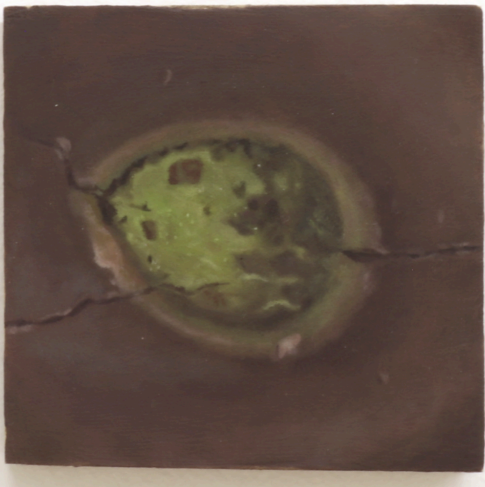

Meg White  
***Tendrils***, 2026  
Oil on birch panel  
6 x 6 inches

\$475

MW-03

Meg White  
***Pockets***, 2026  
Oil on birch panel  
6 x 6 inches

\$475

MW-04

Meg White  
***Pitted***, 2026  
Oil on wood  
4 x 4 inches

\$350

MW-05

Meg White  
**Bullseye**, 2026  
Oil on wood panel  
4 x 4 inches

\$350

MW-06

Meg White  
**Swirled**, 2026  
Oil on wood panel  
4 x 4 inches

\$350

MW-07