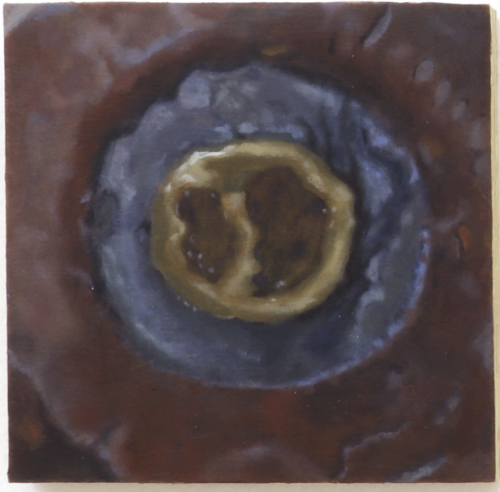

Meg White  
***Tendrils***, 2026  
Oil on birch panel  
6 x 6 inches

\$475

MW-03

Meg White  
***Pockets***, 2026  
Oil on birch panel  
6 x 6 inches

\$475

MW-04

Meg White  
***Pitted***, 2026  
Oil on wood  
4 x 4 inches

\$350

MW-05

Meg White  
**Bullseye**, 2026  
Oil on wood panel  
4 x 4 inches

\$350

MW-06

Meg White  
**Swirled**, 2026  
Oil on wood panel  
4 x 4 inches

\$350

MW-07