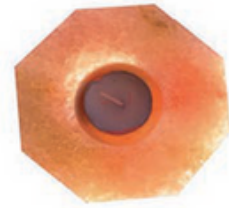

DH326  
Ying Yang  
Tea Light Holder

DH327  
Triangle  
Tea Light Holder

DH328  
Leaf Shaped  
Tea Light Holder

DH329  
Hexagon  
Tea Light Holder

DH330  
Eye Shaped  
Tea Light Holder

DH331  
Twister Shaped  
Tea Light Holder