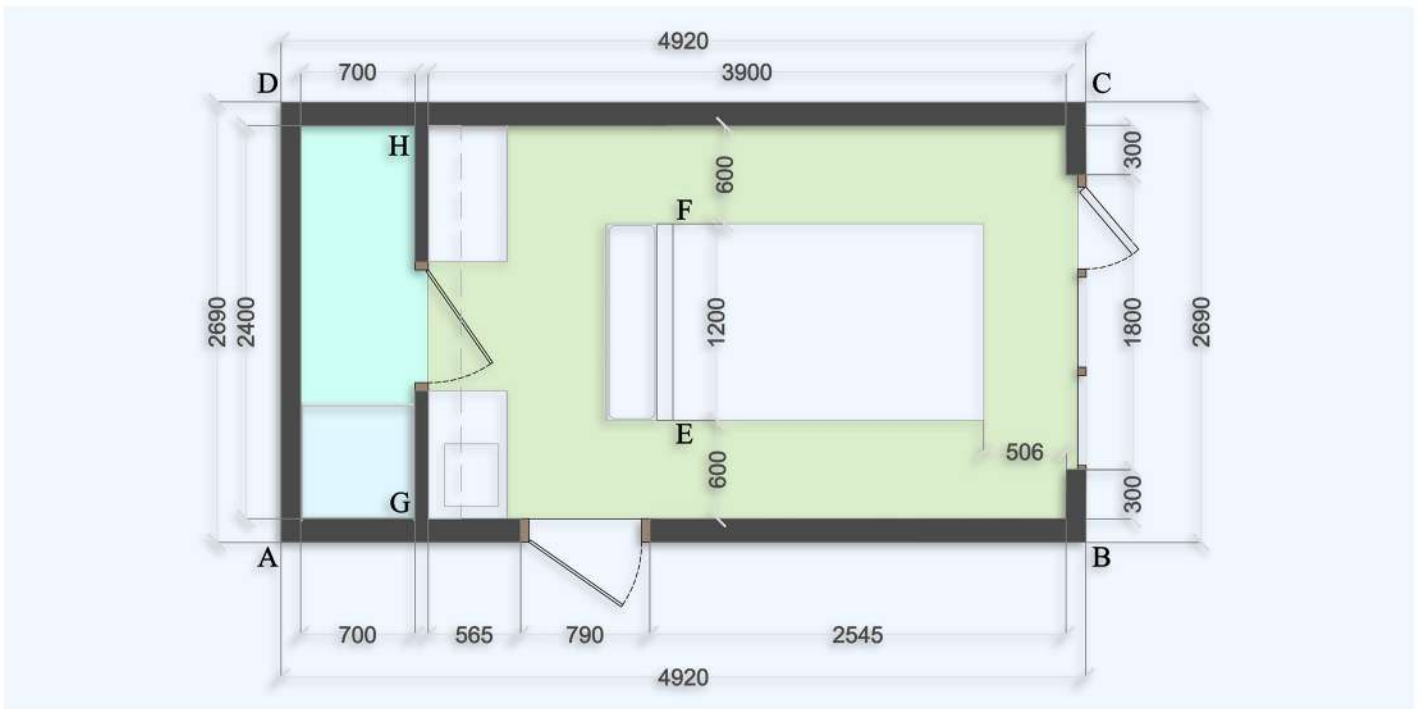

Why buy prima

Comes with a 50 year structural warranty.

Built and exceeds BS 3632 residential standards before any internal or external finishes are installed.

14 weeks lead time from order.

Fully insulated concrete structure preventing, air leaks, heat loss and water penetration.

Finance options available