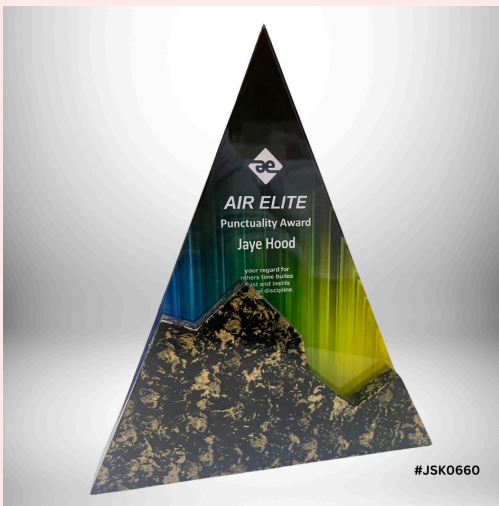

PRODUCT CODE: WA29

HEIGHT - 8 INCH