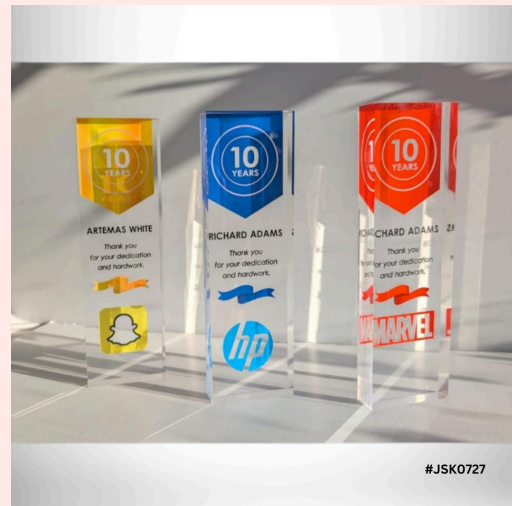

HEIGHT - 4, 5 INCH

PRODUCT CODE: CA14

HEIGHT - 10 INCH

PRODUCT CODE: CA15

HEIGHT - 8 INCH

PRODUCT CODE: CA16

HEIGHT - 8 INCH

PRODUCT CODE: CA17