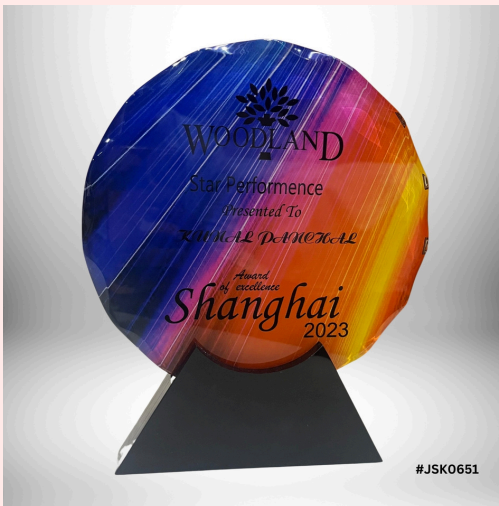

#JSK0651

PRODUCT CODE: AA51

HEIGHT - 8.5 INCH