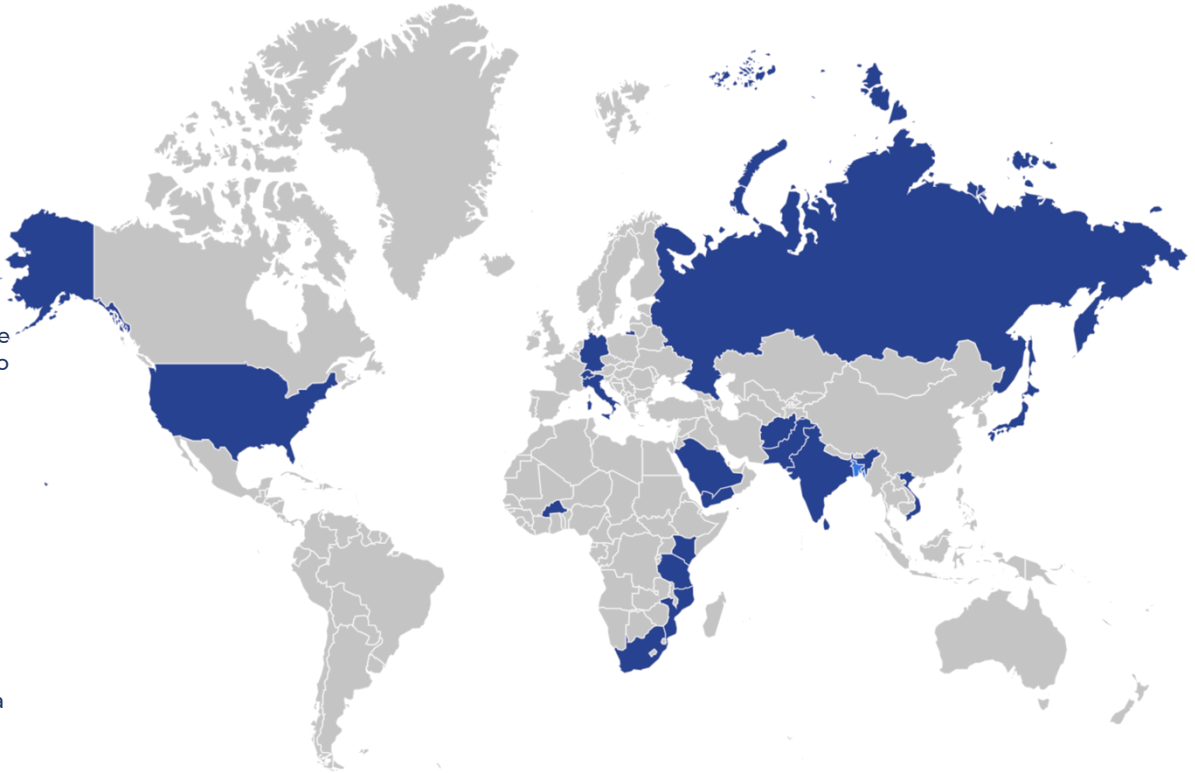

OUR WORLDWIDE EXPORT-IMPORT

1. India
2. Bangladesh
3. Tanzania
4. Kenya
5. Mozambique
6. Burkina Faso
7. Italy
8. Russia
9. Germany
10. Switzerland
11. USA
12. Japan
13. Vietnam
14. South Africa
15. Afghanistan
16. Sri Lanka
17. Mauritius
18. Saudi Arabia
19. Pakistan
20. Yemen

COUNTRIES WE ARE IN RAPID EXPANSION

1. Canada
2. Mexico
3. Brazil
4. Argentina
5. Portugal
6. France
7. Iceland
8. Sweden
9. Norway
10. Denmark
11. Finland
12. Poland
13. Lithuania
14. UK
15. UAE
16. Chile

17. Australia
18. New Zealand
19. Malaysia
20. Myanmar
21. Venezuela
22. Spain
23. Israel
24. Italy
25. Cambodia
26. Belarus
27. Iran
28. Greece
29. Ethiopia
30. Egypt
31. Singapore
32. Indonesia

OUR AIR CARGO PARTNERS

Lufthansa

OUR SEA CARGO PARTNERS

MAERSK

EVERGREEN

Hapag-Lloyd

COMPANY OVERVIEW

Classion Global, an Export – Import Company, is founded in the state of West Bengal, India to carry out Import, Export and Manufacturing of goods in agricultural and non-agricultural areas. Its team members are having 42 years of experience in Export – Import Industry. The company trade worldwide in A4 sheet paper reams, stationary products, tea, herbs, spices, and other Agricultural products, Sea products, Electronics & Home appliances and Non-Agricultural products. It has a wide supply chain network of reputed manufacturers, traders, suppliers, Farmers Produce Organisations (FPO), Farmers Producer Company (FPC) and importers worldwide. It is also having highly experienced & skilled employees. The company has established itself as the market leader in terms of delivering premium quality goods to its customers.