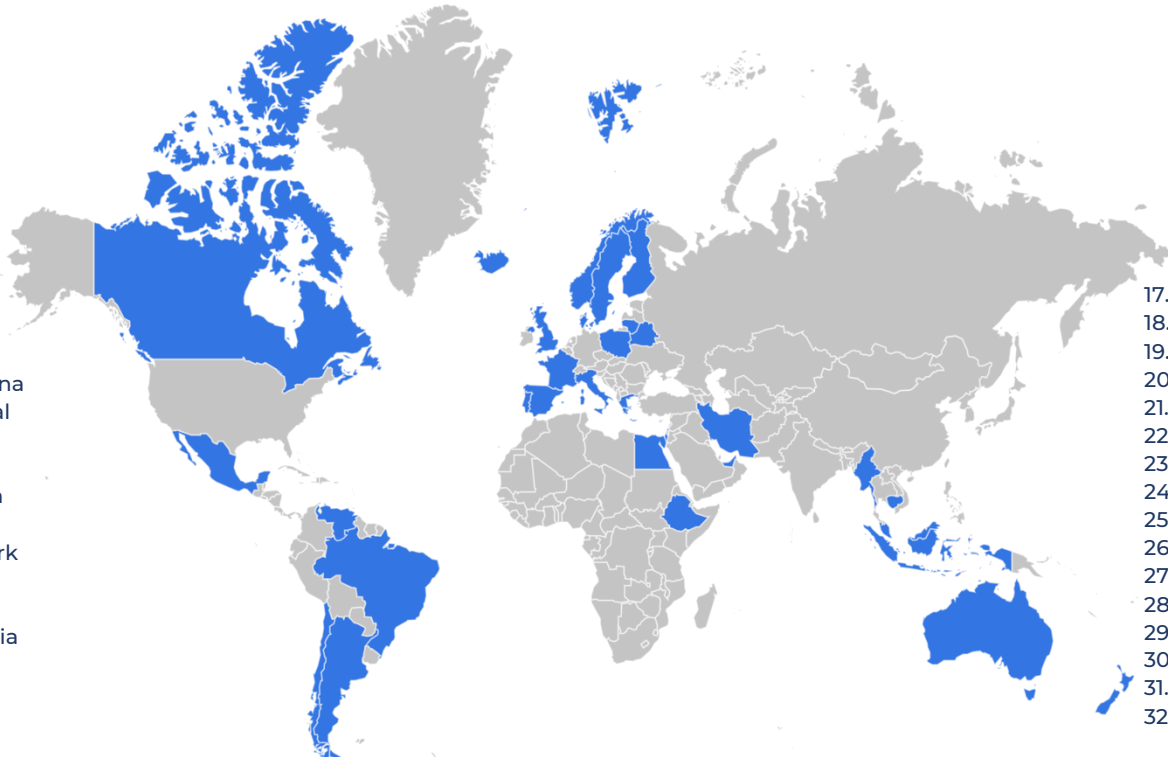

OUR WORLDWIDE EXPORT-IMPORT

1. India
2. Bangladesh
3. Tanzania
4. Kenya
5. Mozambique
6. Burkina Faso
7. Italy
8. Russia
9. Germany
10. Switzerland
11. USA
12. Japan
13. Vietnam
14. South Africa
15. Afghanistan
16. Sri Lanka
17. Mauritius
18. Saudi Arabia
19. Pakistan
20. Yemen

COUNTRIES WE ARE IN RAPID EXPANSION

1. Canada
2. Mexico
3. Brazil
4. Argentina
5. Portugal
6. France
7. Iceland
8. Sweden
9. Norway
10. Denmark
11. Finland
12. Poland
13. Lithuania
14. UK
15. UAE
16. Chile

17. Australia
18. New Zealand
19. Malaysia
20. Myanmar
21. Venezuela
22. Spain
23. Israel
24. Italy
25. Cambodia
26. Belarus
27. Iran
28. Greece
29. Ethiopia
30. Egypt
31. Singapore
32. Indonesia

OUR AIR CARGO PARTNERS

Lufthansa

OUR SEA CARGO PARTNERS

MAERSK

EVERGREEN

Hapag-Lloyd

COMPANY OVERVIEW

Classion Global, an Export – Import Company, is founded in the state of West Bengal, India to carry out Import, Export and Manufacturing of goods in agricultural and non-agricultural areas. Its team members are having 42 years of experience in Export – Import Industry. The company trade worldwide in A4 sheet paper reams, stationary products, tea, herbs, spices, and other Agricultural products, Sea products, Electronics & Home appliances and Non-Agricultural products. It has a wide supply chain network of reputed manufacturers, traders, suppliers, Farmers Produce Organisations (FPO), Farmers Producer Company (FPC) and importers worldwide. It is also having highly experienced & skilled employees. The company has established itself as the market leader in terms of delivering premium quality goods to its customers.