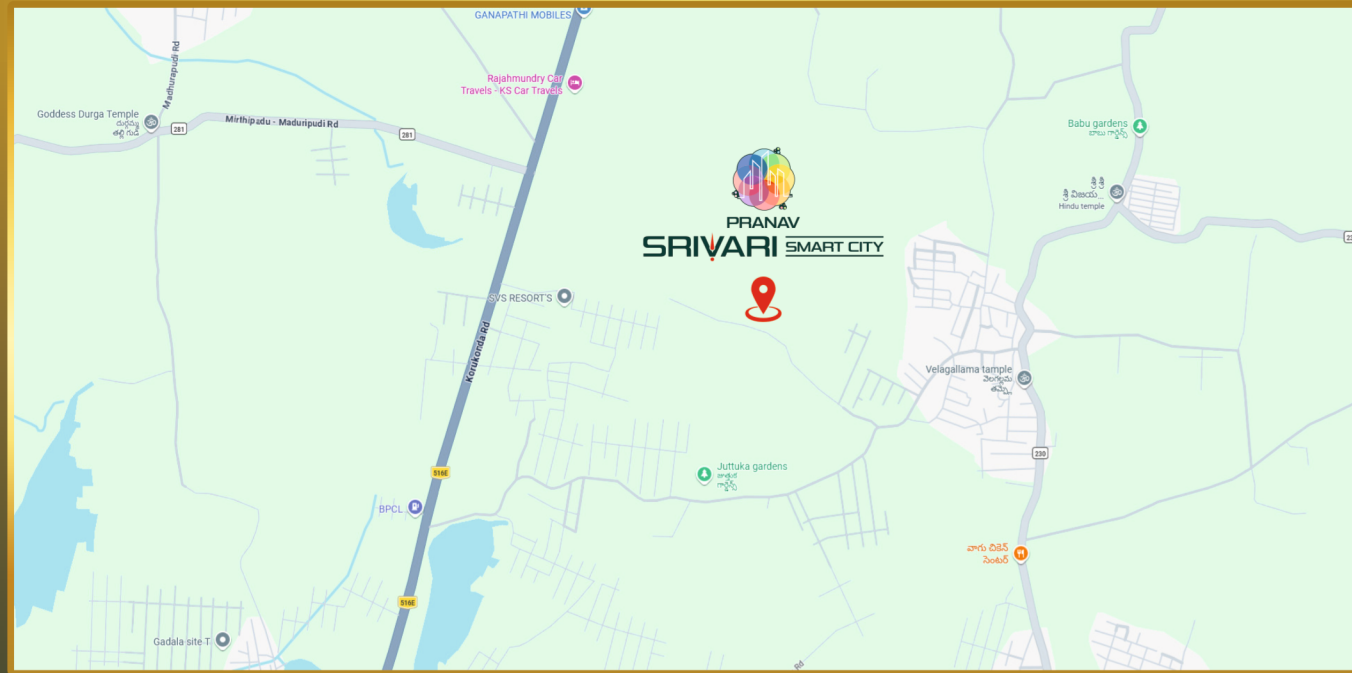

LOCATION MAP

(NOT TO SCALE)

Rajahmundry Madhurapudi Airport

Laural International School

Narayana School & College

Location Highlights

- Beside Narayana School & College - 200 Metres
- Near to Rajahmundry Madhurapudi Airport - 1 km
- Adjacent to Proposed 150 feet Ring Road
- Korukonda Rd Rajahmundry - Bhadrachalam NH 516E. - 400 Metres
- Laural International School - 2 km
- Rajahmundry - Vijayawada Highway - 3 km