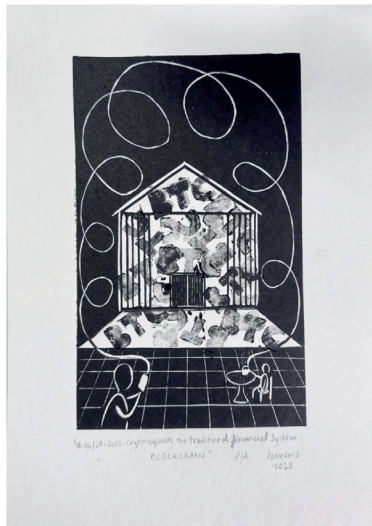

Crabado.  
P/A. Medidas (cm), 35 x 25

2025

BLOCKCHAIN: 18/21

4th halving. ETF's massive adoption.

Grabado.  
P/A. Medidas (cm). 35 x 25

2025

BLOCKCHAIN: 16/21

Crypto bypasses the traditional financial system.

OGrabado.  
P/A. Medidas (cm). 35 x 25

2025

BLOCKCHAIN: 15/21

Bullish price goes up, corrects  
and goes higher.

Grabado,  
P/A. Medidas (cm), 35 x 25

2025

BLOCKCHAIN: 12/21

Bearish.  
Don't wait till  
I say i told you.