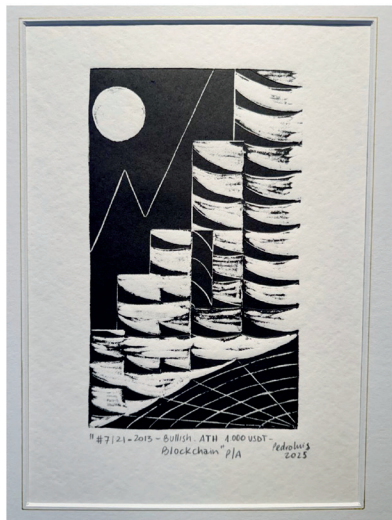

BLOCKCHAIN: 7/21

Bullish. ATH 1.000 USDT

Grabado.
P/A. Medidas (cm), 35 x 25

2025