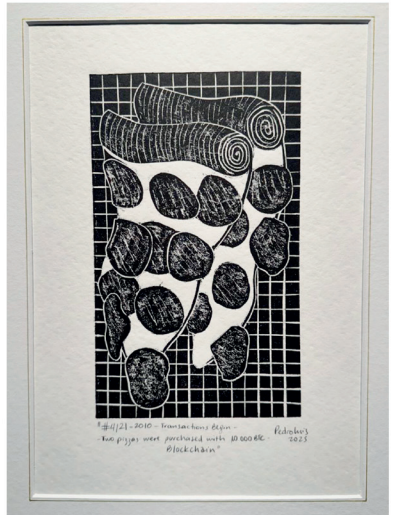

Grabado.  
P/A. Medidas (cm). 35 x 25

2025

BLOCKCHAIN: 4/21

Transactions begin - two pizzas were purchased with 10,000 BTC.

Grabado.  
P/A. Medidas (cm), 35 x 25

2025

BLOCKCHAIN: 3/21

The genesis block.