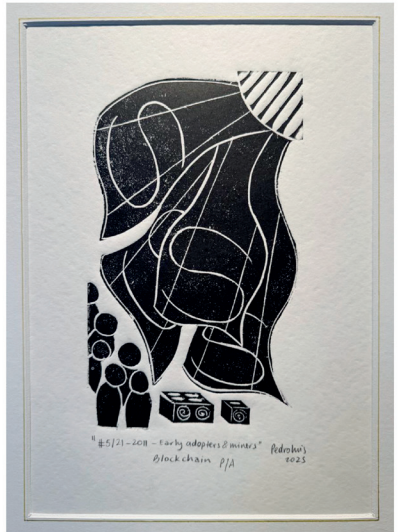

BLOCKCHAIN: 5/21

Early adopters & miners.

Grabado.
P/A. Medidas (cm). 35 x 25

2025