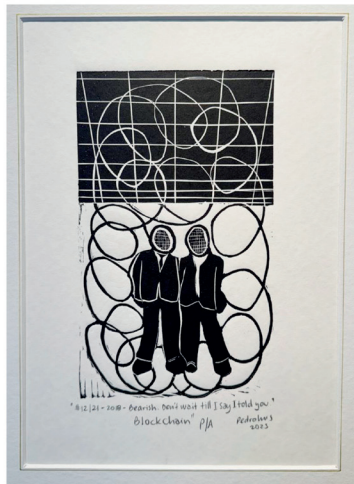

BLOCKCHAIN: 12/21

Bearish.
Don't wait till
I say i told you.

Grabado.
P/A. Medidas (cm). 35 x 25

2025