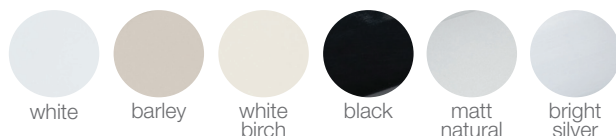

FINISHES*

*not all finishes available in all styles, please see your Pivotech installer for details; colours are a representation of the finishes in printed form, actual finishes may vary in appearance.