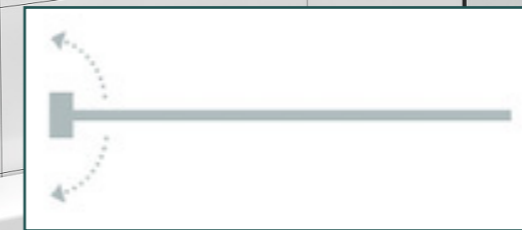

Mono Bath Panel

the Pivotech single bath panel

*Easy to clean,
fresh elegance*

- single swing panel
- 1500mm x 800mm
- 6mm toughened glass
- positive centralising mechanism

- 180° swing action
- spray flap to minimise splash
- wide back wall channel for positive fixing
- fully assembled for install