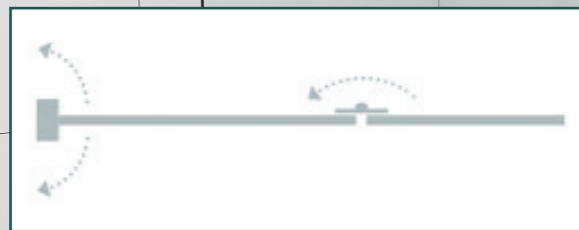

# Duo Bath Panel

the Pivotech swing & swing bath panel

*budget friendly,  
space friendly,  
family friendly*

- swing & swing panel
- 1500mm x 1000mm
- 6mm toughened glass
- positive centralising mechanism
- 180° swing panel

- spray flap for bottom and between glass
- reversible patch fittings
- wide back wall channel for positive fixing
- fully assembled for install

*Bath Panel*  
Series

**pivotech**

[pivotech.com.au](http://pivotech.com.au) • [PivotPoint.mobi](http://PivotPoint.mobi)

# Claro Bath Panel

the Pivotech fixed & swing bath panel

*Inherent style  
with quality design*

- fixed and swing panel
- 1500mm x 1000mm
- main panel 600mm wide
- inwards swinging second panel
- second panel can be fitted to left or right

# Mono Bath Panel

the Pivotech single bath panel

*Easy to clean,  
fresh elegance*

- single swing panel
- 1500mm x 800mm
- 6mm toughened glass
- positive centralising mechanism

- 180° swing action
- spray flap to minimise splash
- wide back wall channel for positive fixing
- fully assembled for install