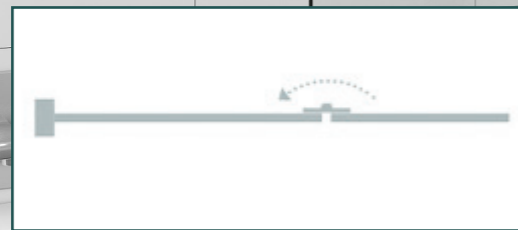

# Claro Bath Panel

the Pivotech fixed & swing bath panel

*Inherent style  
with quality design*

- fixed and swing panel
- 1500mm x 1000mm
- main panel 600mm wide
- inwards swinging second panel
- second panel can be fitted to left or right