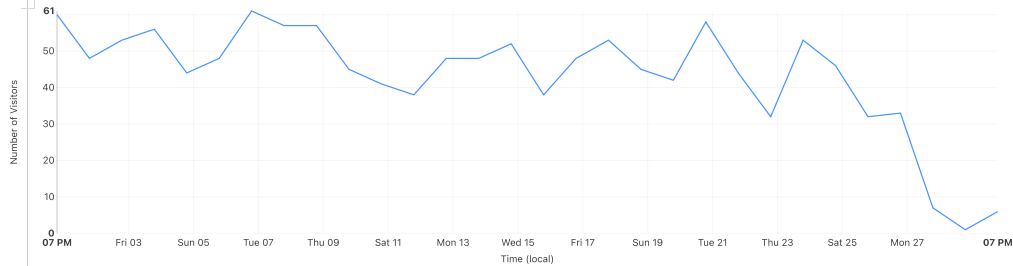

[Upgrade to Pro](#)

Web Traffic

Previous 30 days

Requests	Bandwidth	Unique Visitors
--------------------------	---------------------------	---------------------------------

Unique Visitors

Total Unique Visitors
Previous 30 days

982

Maximum Unique Visitors
Per day

61

Minimum Unique Visitors
Per day

1

[Help](#)

Web Traffic Requests by Country

Previous 30 days

Top Traffic Countries / Regions

Previous 30 days

Country / Region	Traffic
Singapore	5,125
United States	4,659
Ireland	4,489
Germany	1,442
Hong Kong	1,338

[Help](#)

Share Your Stats

Bytes saved: 121 kB	SSL requests served: 1,307	Attacks blocked: 16
---------------------	----------------------------	---------------------