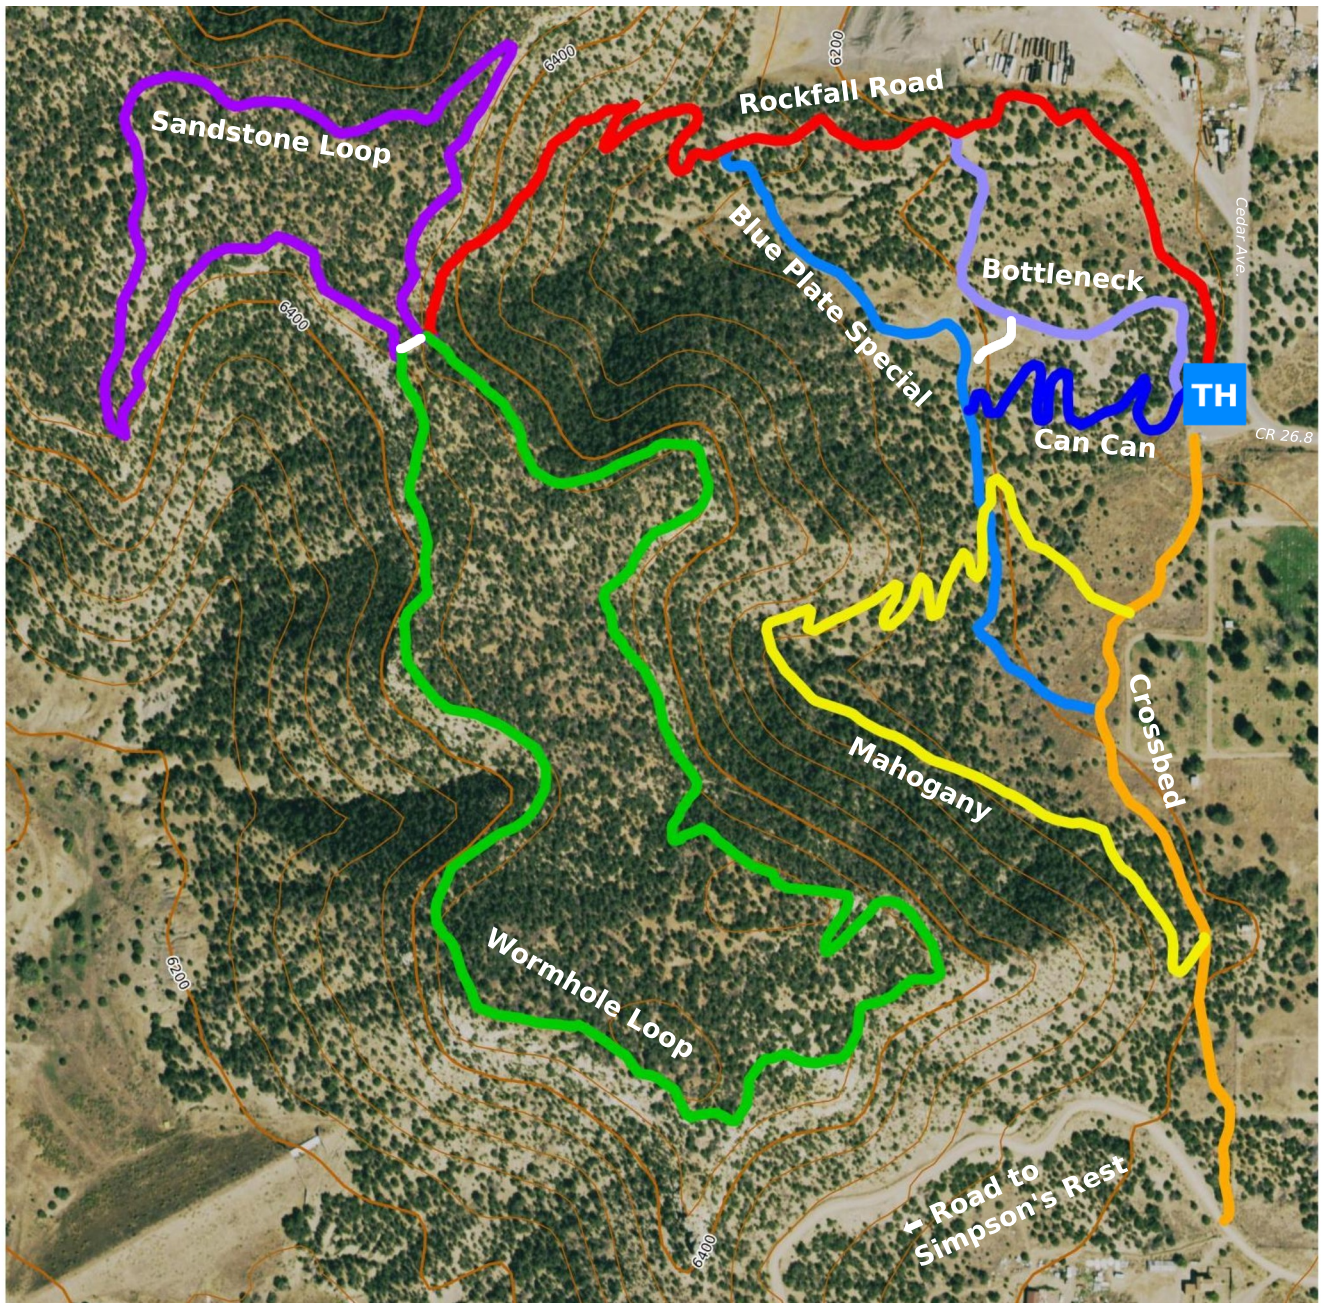

Wormhole Loop Trails

TRINIDAD
TRAILS
ALLIANCE

- Rockfall Road: 0.6 mi
- Wormhole Loop: 1.2 mi
- Sandstone Loop: 0.7 mi
- Crossbed: 0.4 mi

- Mahogany: 0.6 mi
- Blue Plate Special: 0.34 mi
- Can Can: 0.2 mi
- Bottleneck: 0.2 mi