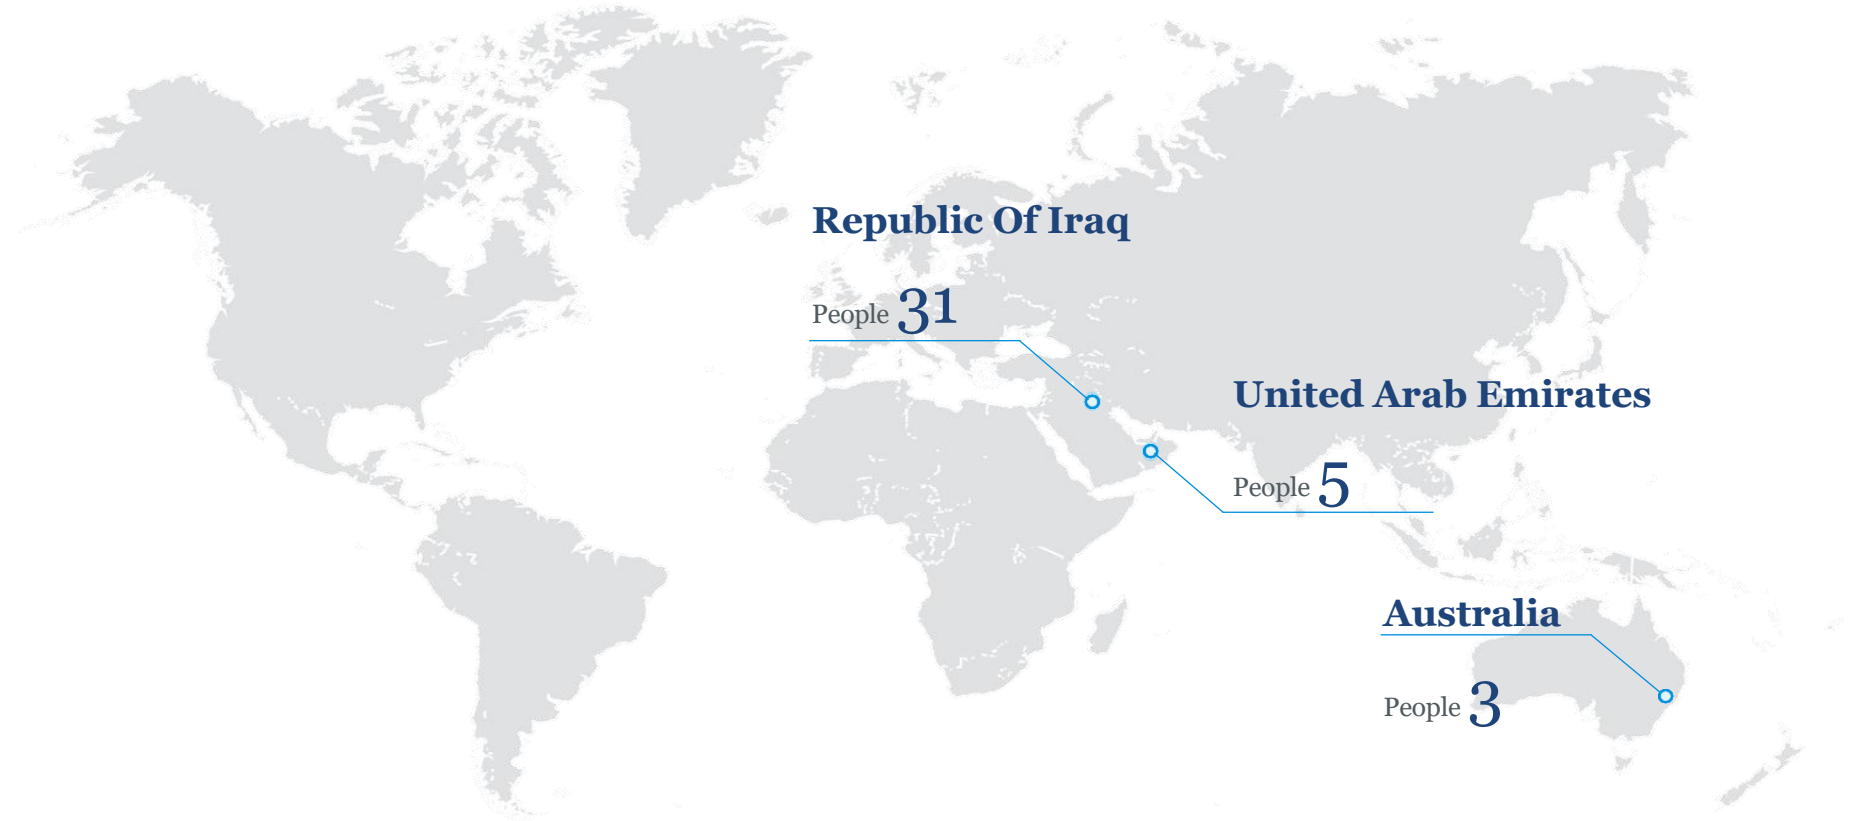

General Information

Info@mqiraq.com.iq

HQ@mqiraq.com

Sydney@mqiraq.com

Info@fahmi.com.iq

Info@samaalfaw.com

Fahmi Al Fayyadh

Fahmi@mqiraq.com

+964-770-7000-820

Ali Al Assadi

Ali.Assadi@mqiraq.com

+964-775-2499-990

+964-776-5060-305

Ali Al Kinani

Info@sumuualqanun.com

+964-773-5625-814