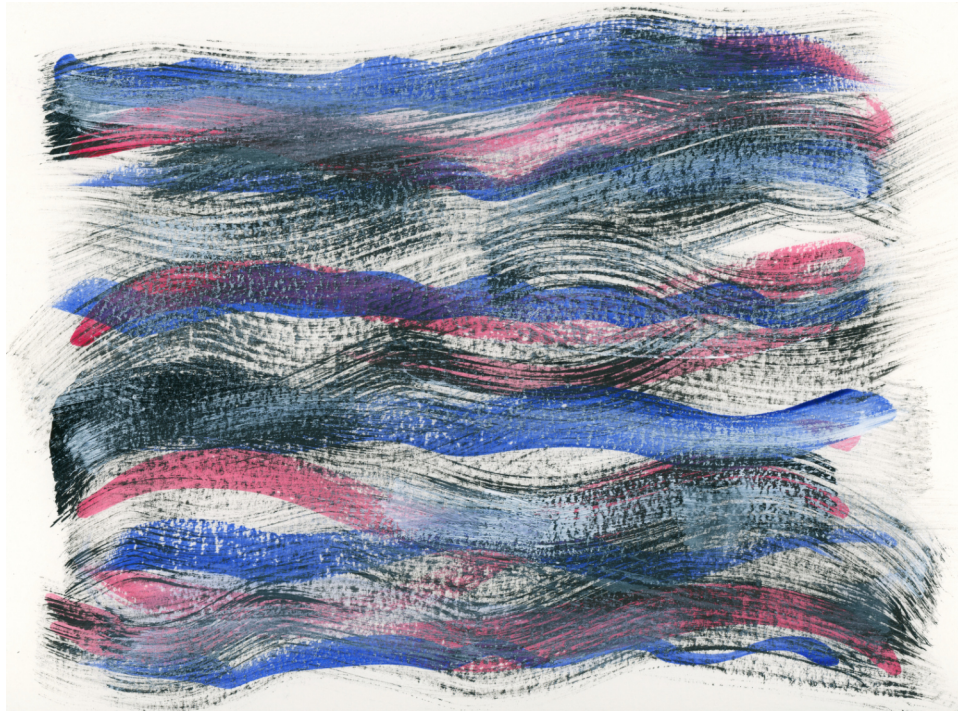

Steven R. Jerman (b. 1962)
***Upstream*, 2013**
12" x 9"
Acrylic on water color paper