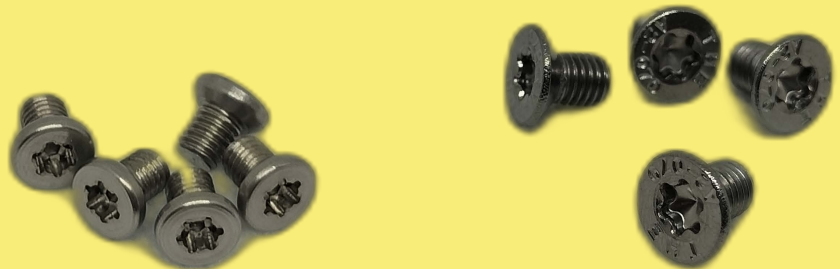

Ergonomic curved handle for continuous use without straining your hand.

PROFESSIONAL KNIFE DOUBLE BLADE HOOF CARE

Double blade knife with ergonomic curved handle for continuous use without straining your hand.

The blade can be sharpened several times without losing quality.

SPARE BLADES WITH 4 CUTTING SIDES FOR DICS

Thickness: 3mm or 2mm.
Pack of 10 Pcs.

SCREWS 2 MM OR 3 MM FOR FIXING OF THE BLADES ON DISCS

HOOF CARE INSOLES

We offer various solutions of insoles, of different measures and performances:

1 - LOW WOODEN INSOLES 12 MM, 10 PCS

Lowered wooden insole (Half Sole).

2 - LARGE 20MM WOODEN INSOLES 10 PCS

Beech wood from protected and renewable cultivation.