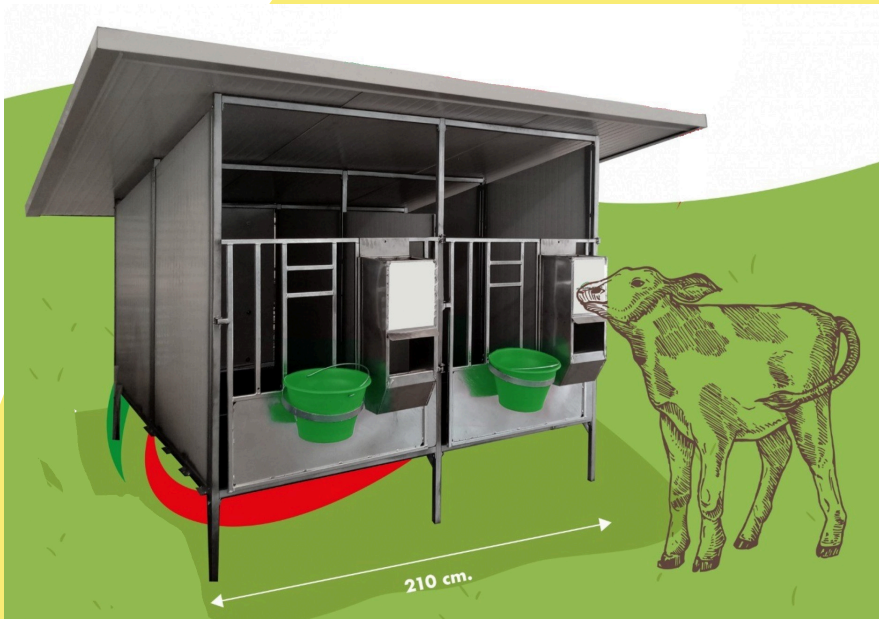

CLEANING NAPKINS

Cleaning napkins EXTRA CLEAN or antibacterial napkins.

CALF BREEDING

RAISED BOX FOR CALVES

Raised box for the weaning of calves from 0 to 3 months, in hot galvanized steel of suitable dimensions that allow the calf to grow in a healthy and comfortable environment. The grating has been studied in fiberglass and is ideal for the calf's legs.

The walls are in washable and totally waterproof marine laminate, durable over time. The front gate is equipped with a bucket holder, a 9 lt pvc bucket and, upon request, a stainless steel manger, catch and name board. The roof panel is a 40 mm sandwich and allows you to create an ideal microclimate for the health of the calf, cool in summer and warm in winter.