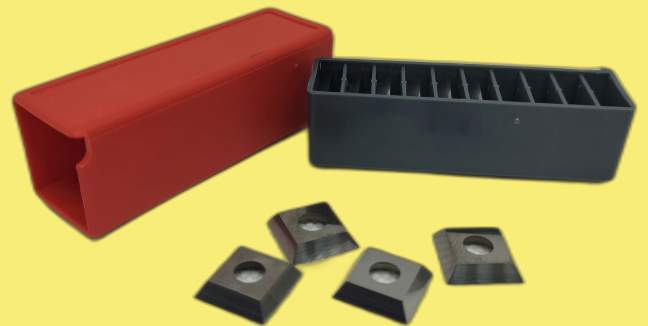

SPARE BLADES WITH 4 CUTTING SIDES FOR DICS

Thickness: 3mm or 2mm.
Pack of 10 Pcs.