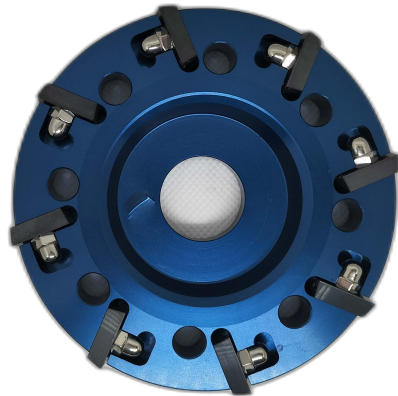

EVO 8 STAR

Professional trimming disc with 8 slots. High-durability professional blades.