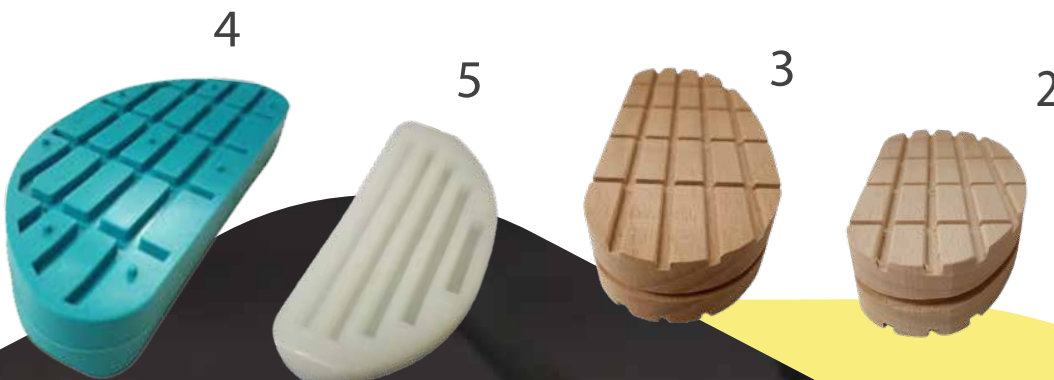

3 - STANDARD 14MM WOODEN INSOLES 10 PCS

Standard size wooden insole.

Beech wood from protected and renewable cultivation.

4 - NON-SLIP RUBBER INSOLES 10 PCS

Non-slip rubber insole.

High quality and durability, same shape as the wooden insole.

5 - RECYCLABLE NON-SLIP RUBBER INSOLES 10 PCS

Produced with material from RENEWABLE and RECYCLABLE sources

6 - RUBBER BLOCK ANTI-SLIP INSOLES 10 PCS

14 mm or 20 mm.

7 - ECO BLOCK 100% FROM NATURAL RESSOURCE MATERIAL, 10 PCS

Produced with material from RENEWABLE and RECYCLABLE sources.

COHESIVE BANDAGES FOR HOOF CARE

High quality cohesive bandages. Individually sealed. Mixed colours. 10 cm high. Length 4.5 mt. Excellent adhesion and protection. They can be "cut" with the hands without the need for tools. Pack of 120 pieces (10 x 12).