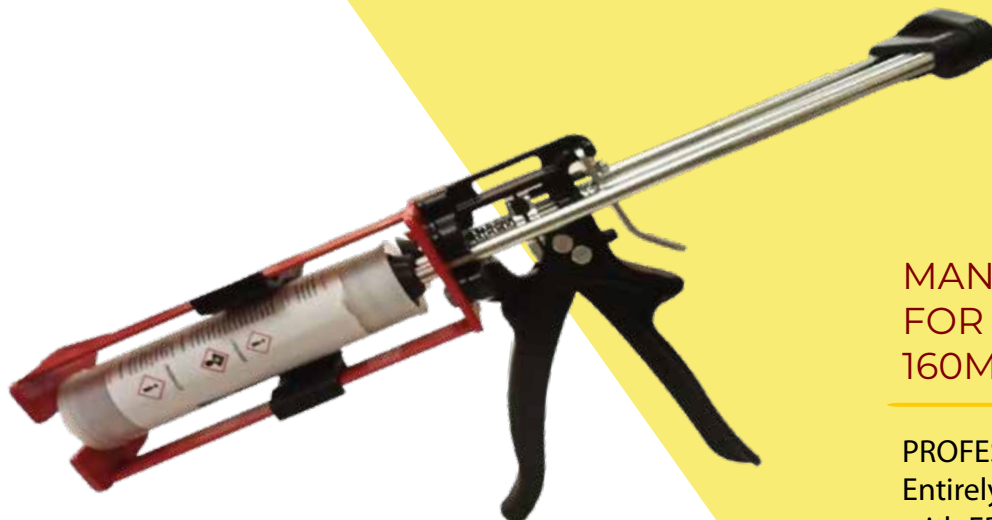

MANUAL GUN
FOR CARTRIDGE
160ML GLUE

PROFESSIONAL,
Entirely in metal
with ERGONOMIC handle.