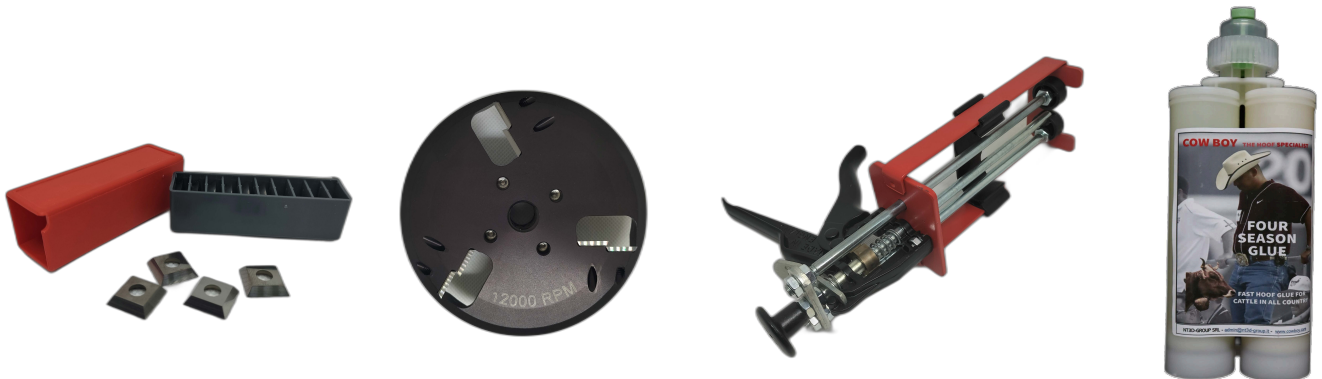

www.cowboy.care - ceo@cowboy.care +39(0)5 977 6377