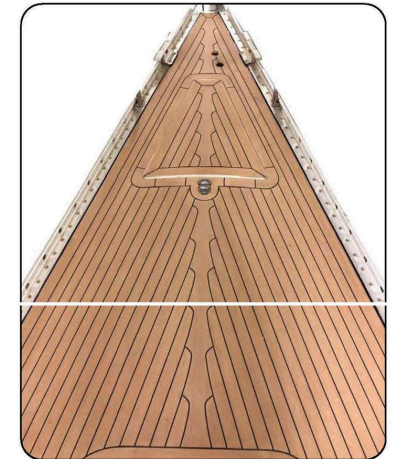

SEATEAK

YACHT DECK CATALOG

MATERIALS

FEATURES

- Natural wood appearance
- Cool faster than real teak
- 100% uv resistant, anti-uv 1200 hrs or 3000 hrs and antibacterial
- Anti-skid
- High waterproofing low endothermic nature
- Light weight, but reasonable structure, so not easier to crack
- Comfort for bare feet, no cracking, warping and splitting;
- Shock absorption, soft yet durable;
- Protection for surfaces, easy to stick and assembling;
- Backside with self-adhesive tape;
- Easy to cut, easy to install, easy to clean;
- Eco-friendly recyclable.

Marine foam EVA

Interior vinyl floor

Synthetic teakPVC

CUSTOMIZED

CUSTOMIZED SHAPE ACCORDING TO SUPPLY DRAWING

EVA FOAM

SURFACE WITH “V” SLOT

Thickness: 6mm

Size: 90 x 240cm or 120 x 240cm

Backside with self-adhesive tape

DP-2LBW90OBG/DP-2LBW120OBG
Color: white brown + white stripe

DP-2NGB90OBG/DP-2NGB120OBG
Color: natural grey + black stripe

DP-2LGB90OBG/DP-2LGB120OBG
Color: light grey + black stripe