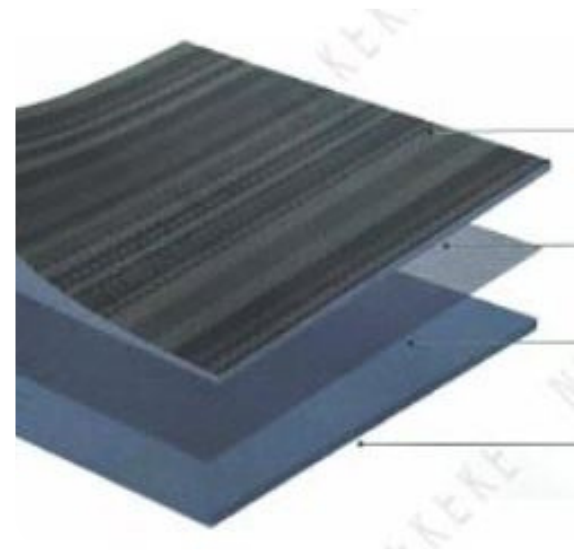

SELF DRAINING WAVE PATTERN DECKING SHEET

- **MATERIAL:** woven soft PVC & EVA
- **STANDARD WIDTH:** 200 cm
- **LENGTH:** 20-25 metres/ roll

EVA & PVC

INDOOR MATERIALS

SELF DRAINING WAVE PATTERN DECKING SHEET

Woven Carpet + EVA
foam
backing

Woven Carpet+ PVC
backing

Rug PVC, foam
bottom

Woven Carpet+ PVC
backing

carpet+thickening
non-woven fabric

Woven Carpet+non-
woven fabric

EVA & PVC

INDOOR MATERIALS

SELF DRAINING WAVE PATTERN DECKING SHEET

We can offer you the following varieties of patterns:

Rectangular, square, wing shape, fan, hexagon, triangle and other basic patterns.

According to different colors and patterns, the direction of yarn and the angles of indoor and outdoor irradiation will result in various visual effects.