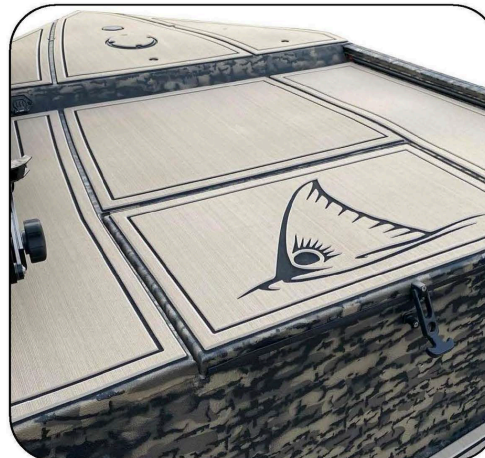

MATERIALS

FEATURES

- Natural wood appearance
- Cool faster than real teak
- 100% uv resistant, anti-uv 1200 hrs or 3000 hrs and antibacterial
- Anti-skid
- High waterproofing low endothermic nature
- Light weight, but reasonable structure, so not easier to crack
- Comfort for bare feet, no cracking, warping and splitting;
- Shock absorption, soft yet durable;
- Protection for surfaces, easy to stick and assembling;
- Backside with self-adhesive tape;
- Easy to cut, easy to install, easy to clean;
- Eco-friendly recyclable.

Synthetic teakPVC