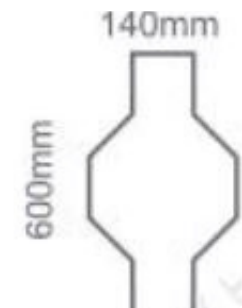

EVA & PVC

INDOOR MATERIALS

SELF DRAINING WAVE PATTERN DECKING SHEET

Hexagon