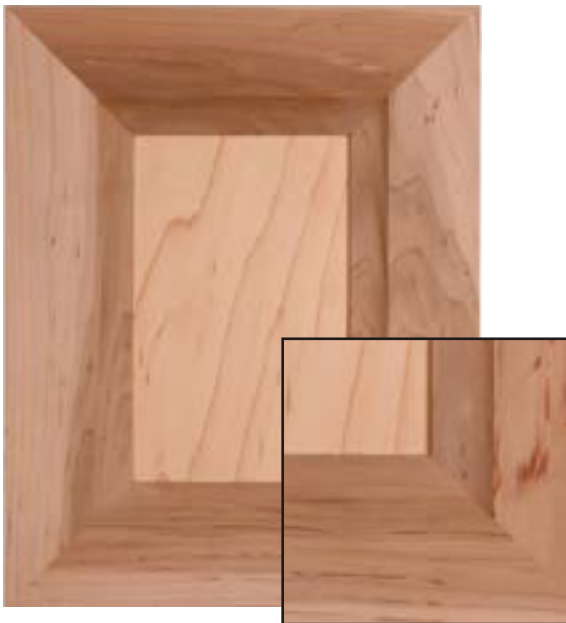

HOLLYWOOD

Panel detail Recessed
Material Select White Maple
Rail Size 2 ½"

LEON

Panel detail Recessed
Material Select White Maple
Rail Size 3"

MARITZA

Panel detail Recessed
Material Paint Grade Maple
Rail Size 3"