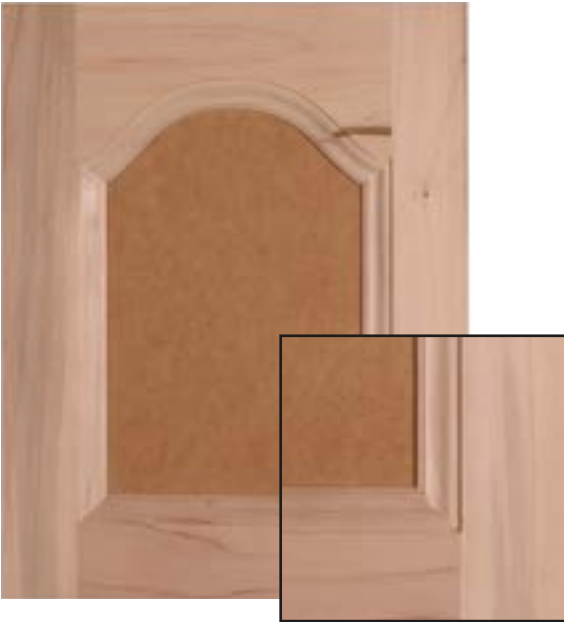

VERO

Panel detail Recessed
Material Paint Grade MDF
Rail Size 2 1/2"

LUCERO

Panel detail Recessed
Material Paint Grade MDF
Rail Size 2 1/2"

EXCALIBUR

Panel detail Recessed
Material Select White Oak
Rail Size 2 1/2"