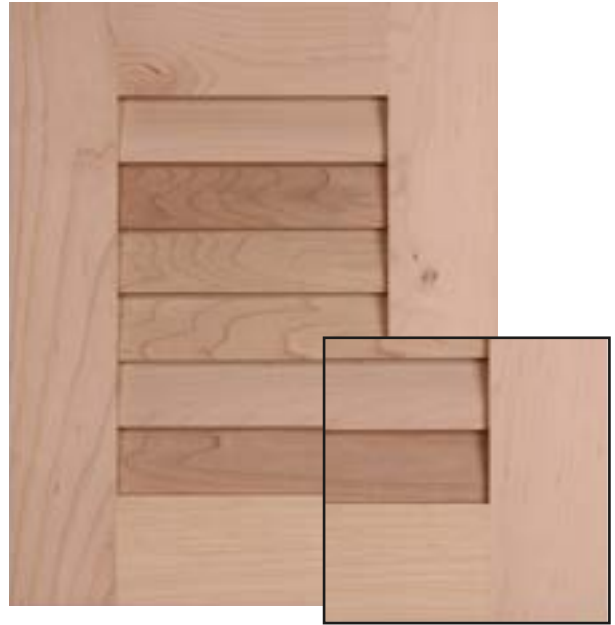

BROTHERS W/ ROPE

Panel detail Recessed
Material Soft Maple
Rail Size 3"

EUROPEAN

LOUVER

Panel detail European
Material Paint Grade Maple
Rail Size 2 ½"

Panel detail Louver
Material Paint Grade Maple
Rail Size 2 ½"