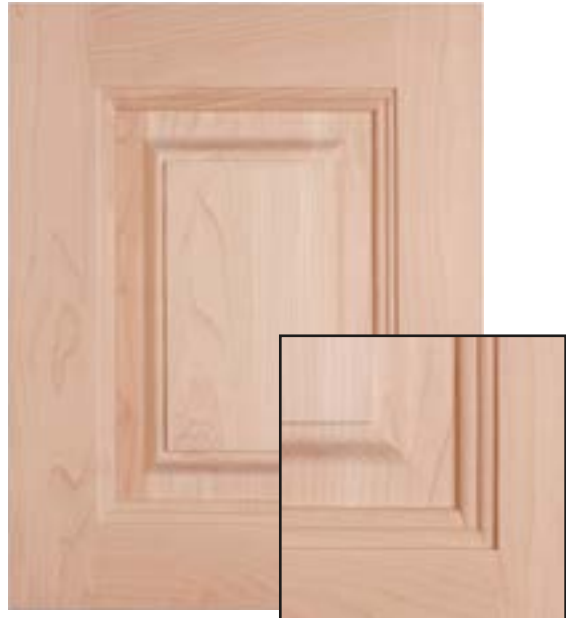

EXCALIBUR

Panel detail Diana
Material Select White Oak
Rail Size 2 ½"

MELODY

Panel detail Ogee
Material Select Red Oak
Rail Size 2 ½"

JAYDEN

Panel detail Slant
Material Select Alder
Rail Size 2 ½"

BETO VASQUEZ