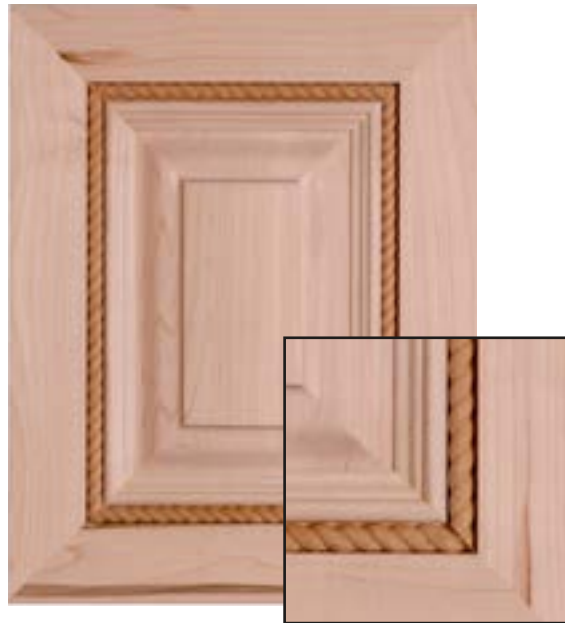

MICHIGAN W/ ROPE

Panel detail Ogee
Material Soft Maple
Rail Size 3"