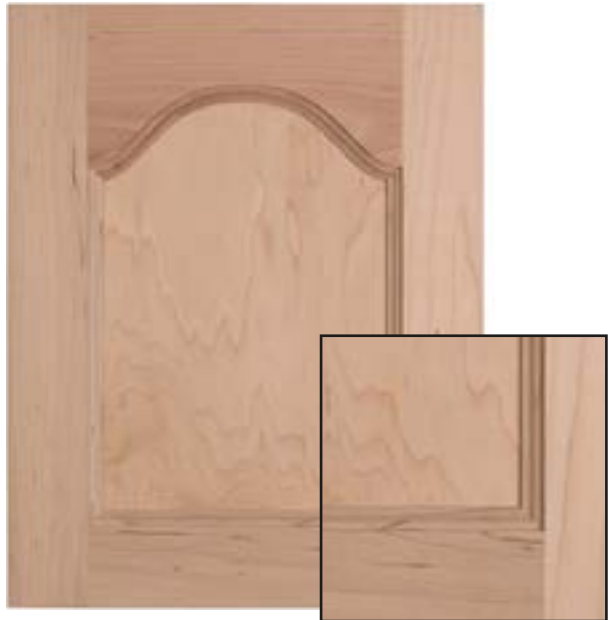

ALEXANDER

Panel detail Recessed
Material Select White Maple
Rail Size 2 1/4"

VICTORIA

Panel detail Recessed
Material Select White Maple
Rail Size 2 1/4"

ANTHONY

Panel detail Recessed
Material Select White Maple
Rail Size 2 1/4"