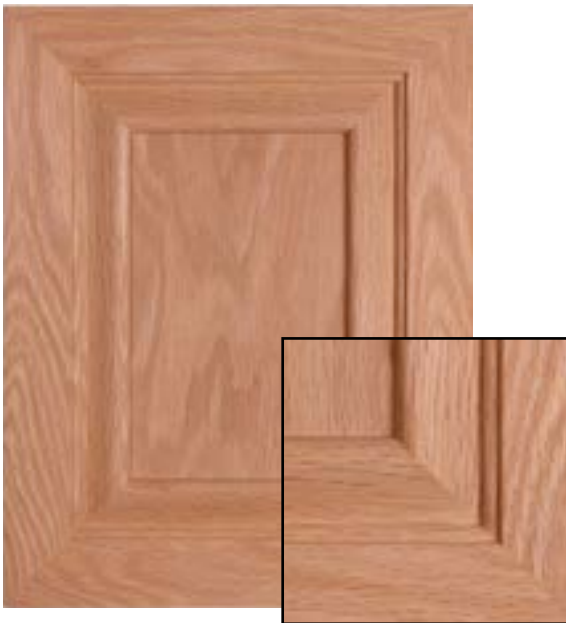

CHICAGO

Panel detail Recessed
Material Select Red Oak
Rail Size 3"