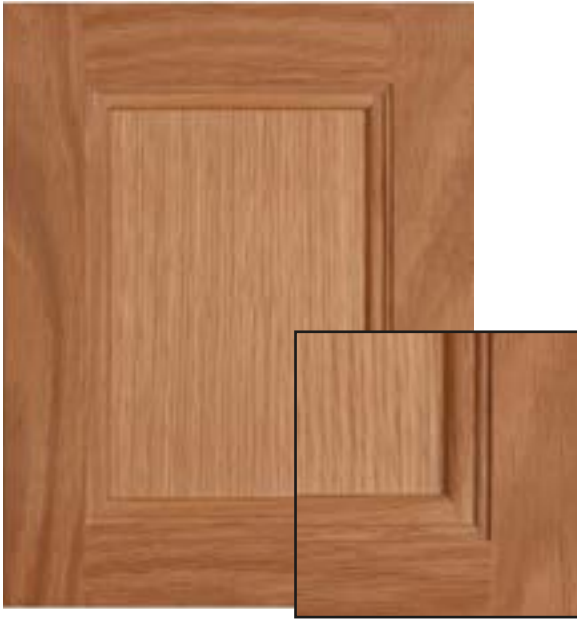

VERO

Panel detail Recessed
Material Paint Grade MDF
Rail Size 2 1/2"

LUCERO

Panel detail Recessed
Material Paint Grade MDF
Rail Size 2 1/2"

EXCALIBUR

Panel detail Recessed
Material Select White Oak
Rail Size 2 1/2"