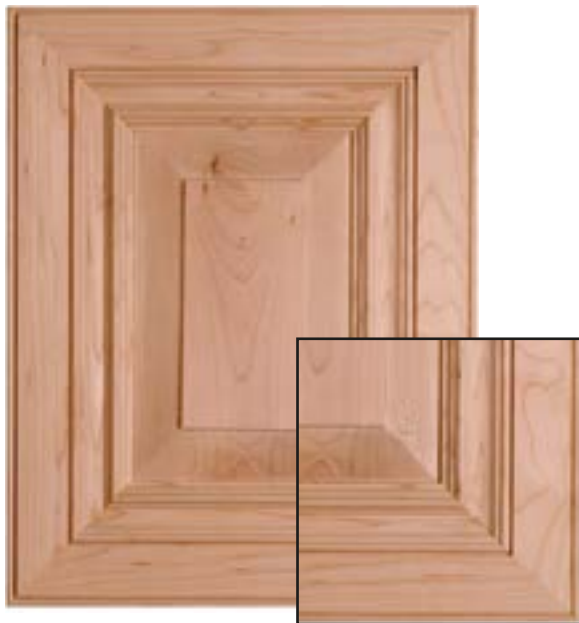

#38

Panel detail Slant
Material Soft Maple
Rail Size 3"