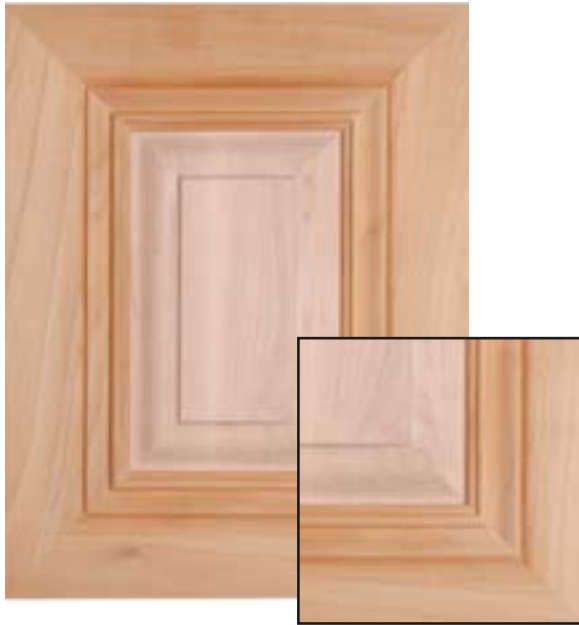

MITERED RAISED PANEL

PONDEROSA