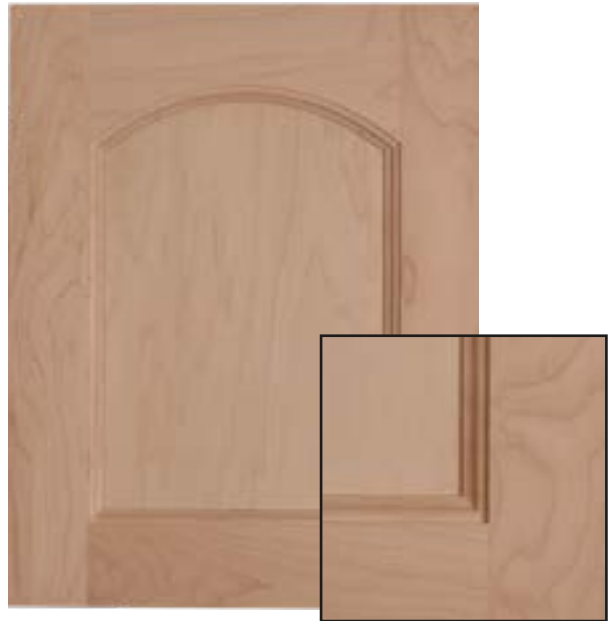

ALEXANDER

Panel detail Recessed
Material Select White Maple
Rail Size 2 1/4"