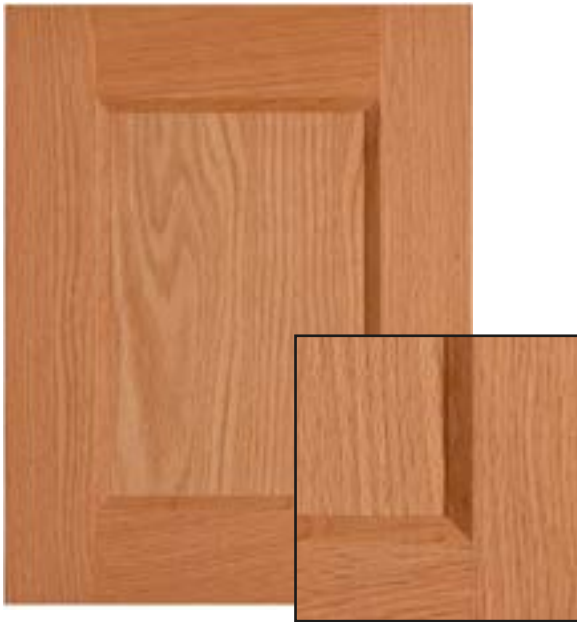

COPE AND STICK RECESSED PANEL

UNION

Panel detail Recessed
Material Select Alder
Rail Size 2 1/2"

RIVERSTREAM

Panel detail Recessed
Material Soft Maple
Rail Size 2 1/2"

BROOKLYN

Panel detail Recessed
Material Select Red Oak
Rail Size 2 1/2"