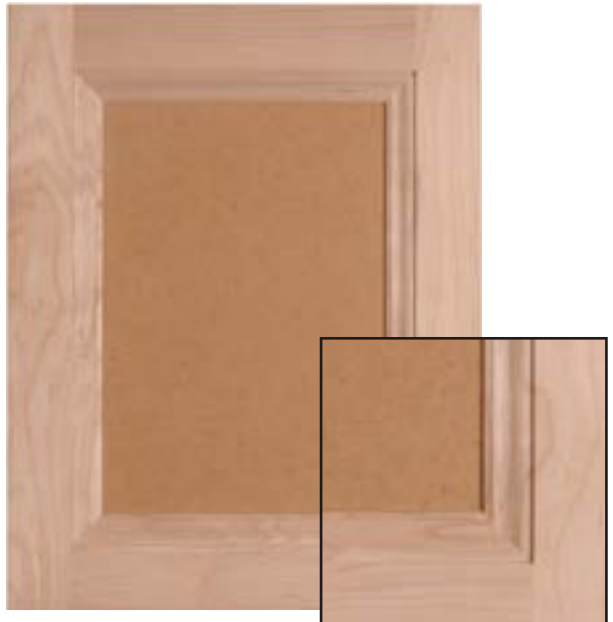

THALIA

Panel detail Recessed
Material Paint Grade MDF
Rail Size 2 1/2"