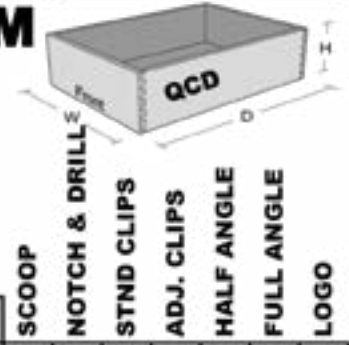

QUALITY CUSTOM DOORS

MANUFACTURER OF FINE CABINET DOORS AND BOXES

Company / Name:		QUOTE	ORDER
Address:			
Phone:		Job Name:	
E-mail:			

DRAWER BOX ORDER FORM

Drawer Style: ☐ 1/2" ☐ 5/8" ☐ Baltic Birch ☐ Soft Maple Other: _____	Bottom: ☐ 1/4" ☐ 1/2" ☐ Birch ☐ Maple Other: _____	☐ Pre-Finished ☐ Un-Finished Top Edge: ☐ Bullnose ☐ Square Flush

Qty:	WIDTH:	DEPTH:	HEIGHT:	REMARKS:	SCOOP	NOTCH & DRILL	STND CLIPS	ADJ. CLIPS	HALF ANGLE	FULL ANGLE	LOGO
1											
2											
3											
4											
5											
6											
7											
8											
9											
10											
11											
12											
13											
14											
15											
16											
17											
18											
19											
20											
21											
22											
23											
24											
25											

Notes: