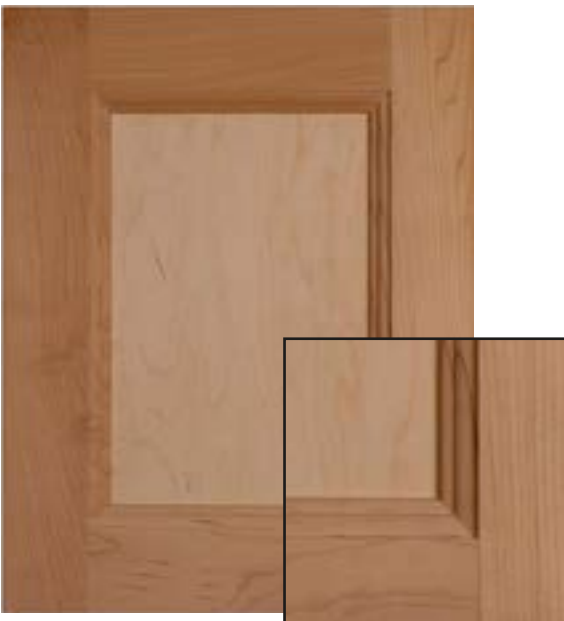

ROSARIO

Panel detail Recessed
Material Select Alder
Rail Size 2 ¼"

FRIDA

Panel detail Recessed
Material Select White Maple
Rail Size 2 ¼"

AZTECA

Panel detail Recessed
Material Select White Maple
Rail Size 2 ½"