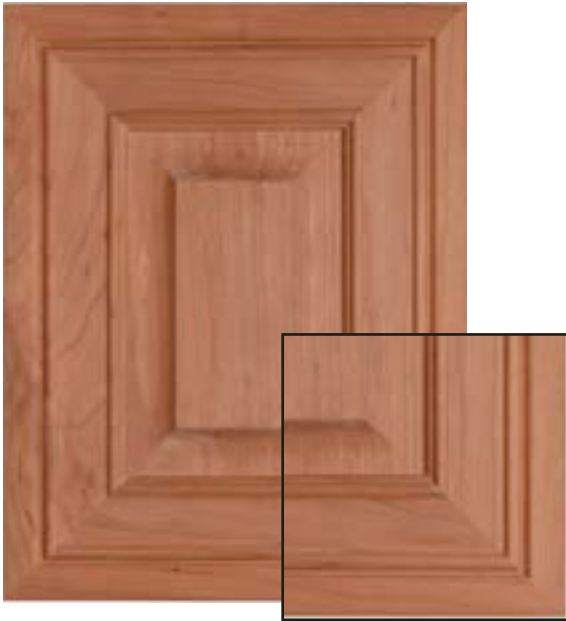

NEW YORK

Panel detail Standard
Material Select Cherry
Rail Size 3"