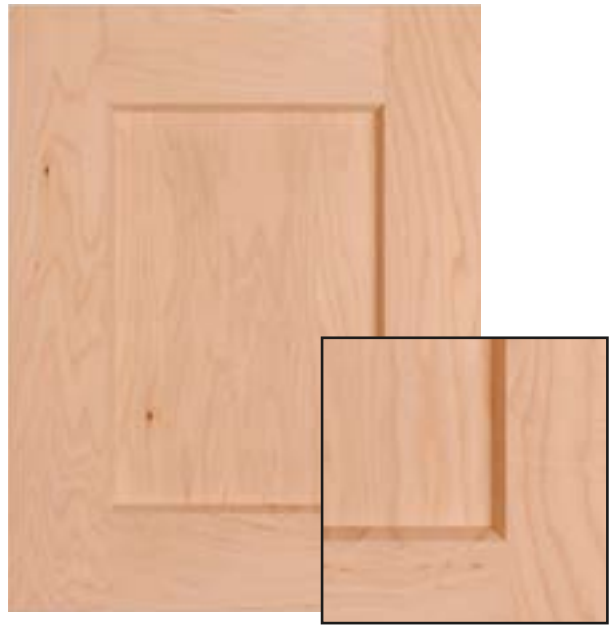

J-BAN

Panel detail Recessed
Material Select White Maple
Rail Size 2 ½"