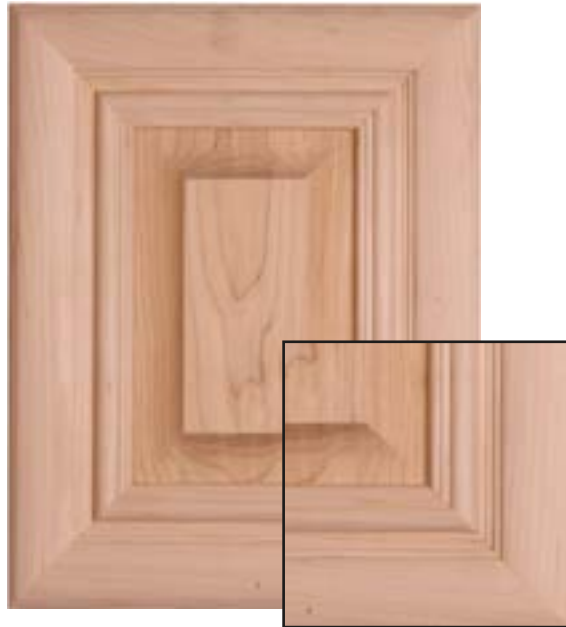

MONTECARLO

Panel detail Standard
Material Select White Maple
Rail Size 3"