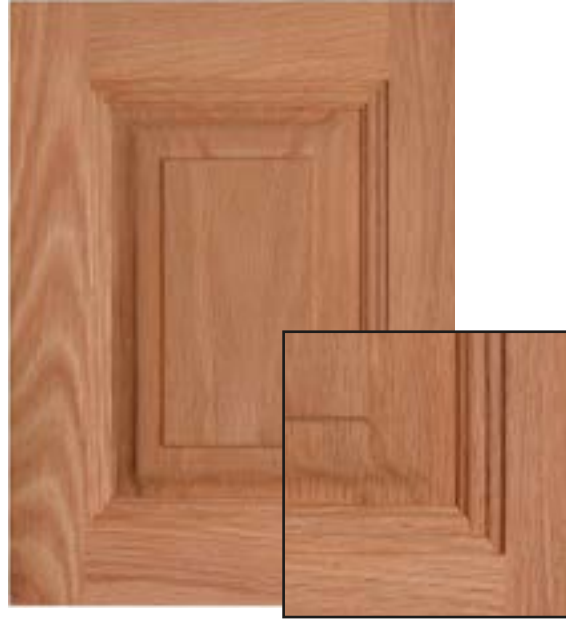

MELODY

Panel detail Ogee
Material Select Red Oak
Rail Size 2 ½"