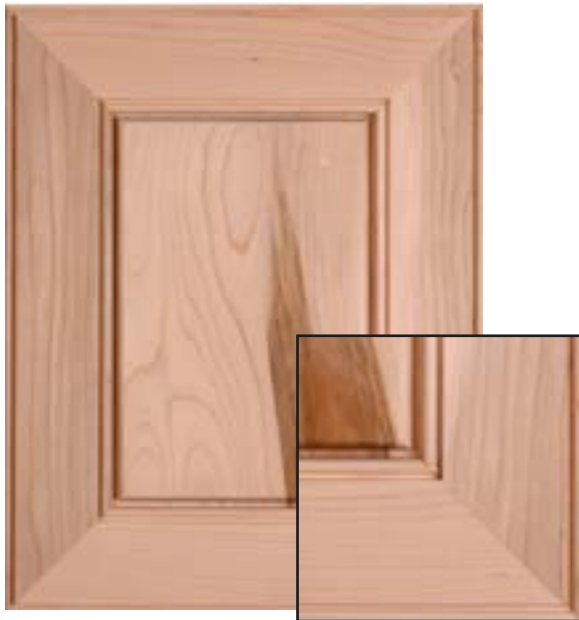

Panel detail Ogee
Material Select White Maple
Rail Size 2 1/2"

ALINWOOD

Panel detail Chamber
Material Paint Grade Maple
Rail Size 2 ½"

MAUI

Panel detail Standard
Material Paint Grade Maple
Rail Size 3"

SAN AMAX