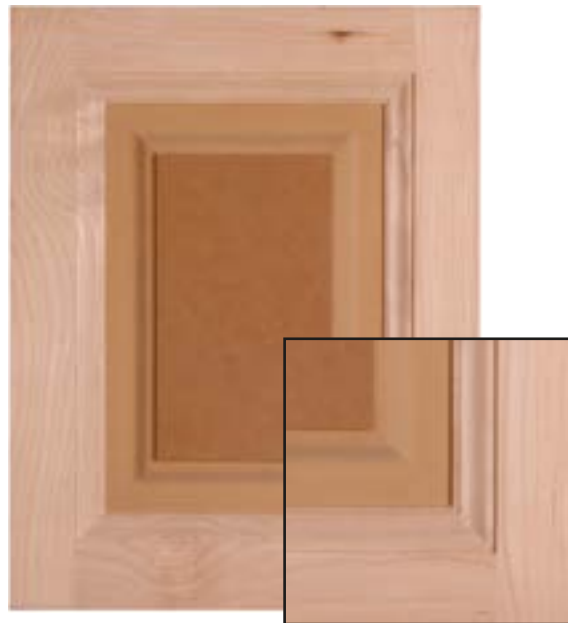

RIVERSTREAM

Panel detail Ogee
Material Soft Maple
Rail Size 2 ½"

BROOKLYN

Panel detail Brooklyn
Material Select Red Oak
Rail Size 2 ½"

THALIA

Panel detail Thalia
Material Paint Grade MDF
Rail Size 2 ½"

ROCIO