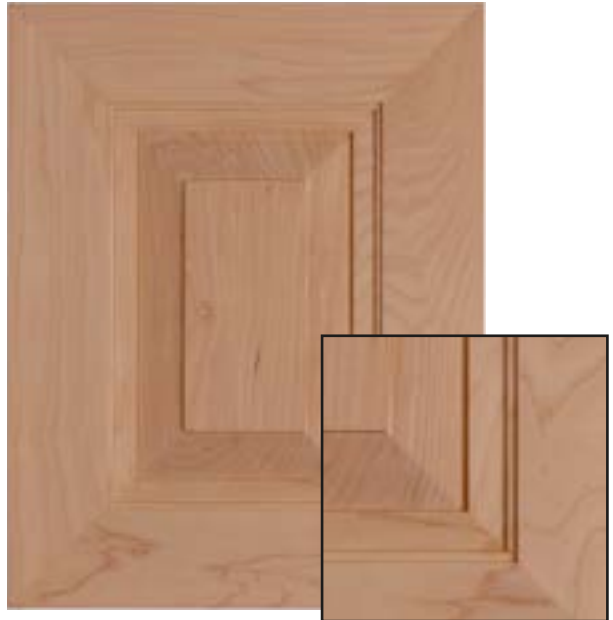

TIJUANA

Panel detail Slant
Material Select White Maple
Rail Size 3"