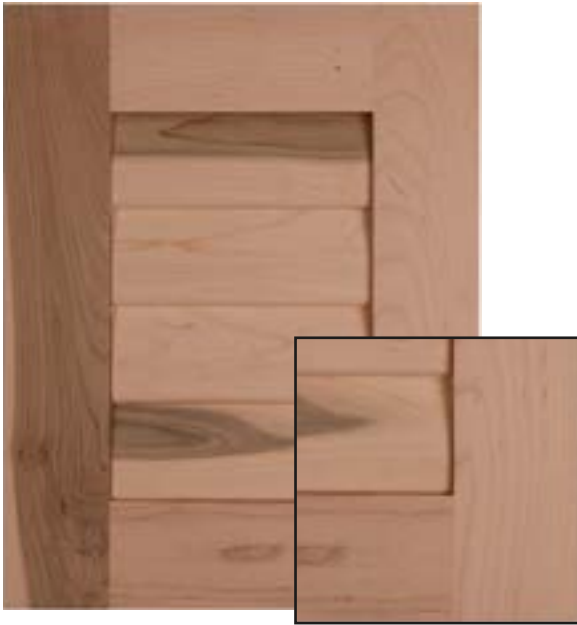

EUROPEAN

LOUVER

Panel detail European
Material Paint Grade Maple
Rail Size 2 ½"

Panel detail Louver
Material Paint Grade Maple
Rail Size 2 ½"