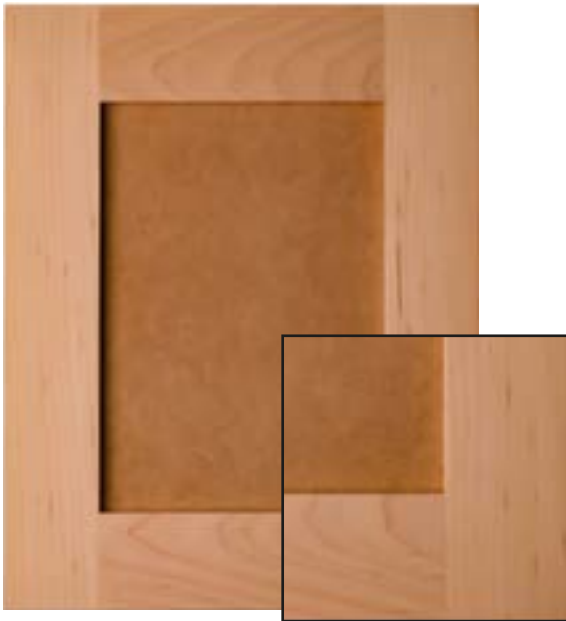

MONICA

Panel detail Recessed
Material Paint Grade MDF
Rail Size 2 ¼"

MONICA V-GROOVE

Panel detail Recessed with V-Groove
Material Paint Grade MDF
Rail Size 2 ¼"

COPE AND STICK RECESSED PANEL