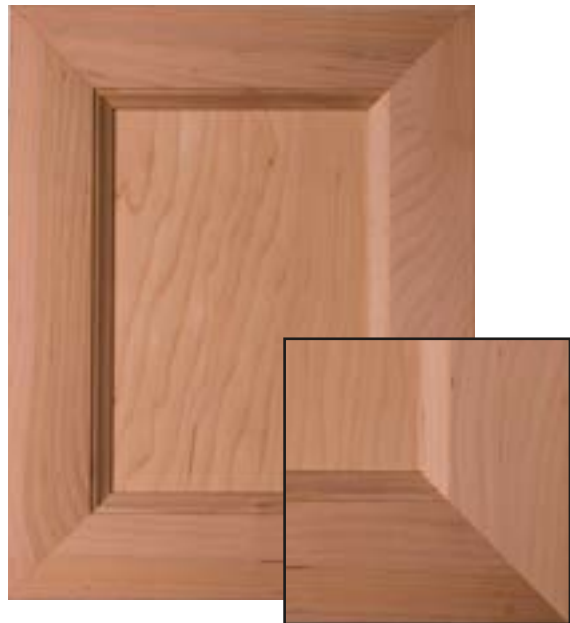

HIGHLAND

Panel detail Recessed
Material Select White Maple
Rail Size 2 ½"