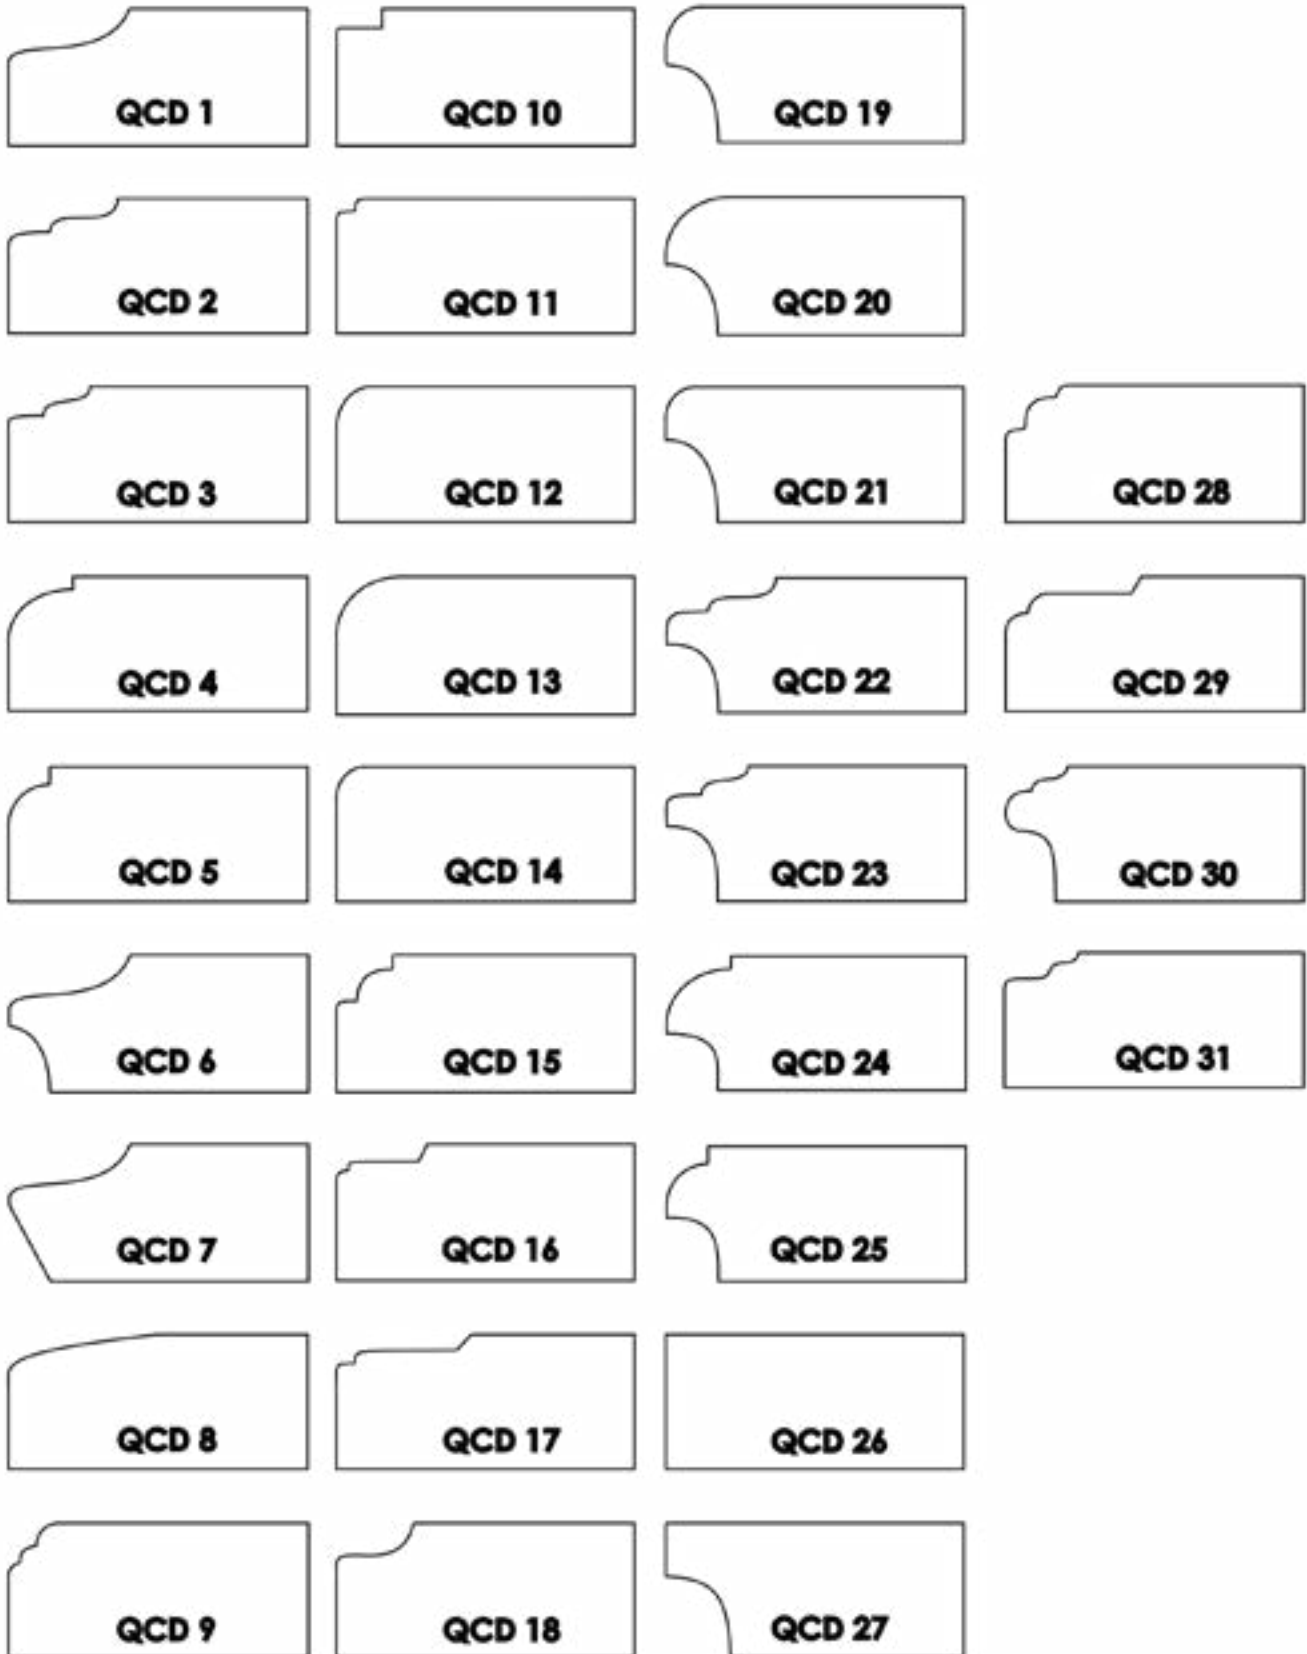

OUTSIDE EDGES