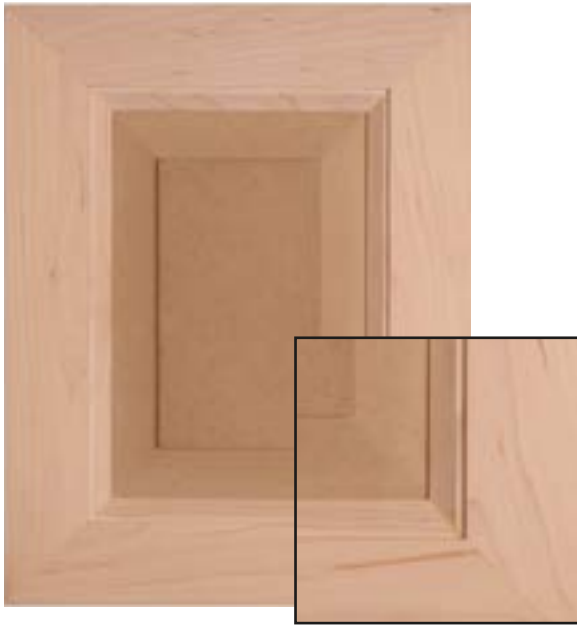

MONTECARLO

Panel detail Standard
Material Select White Maple
Rail Size 3"

BRENTWOOD

Panel detail Chamber
Material Select Cherry
Rail Size 2 ½"

AMAX

Panel detail Chamber
Material Soft Maple
Rail Size 2 ½"

MAYORGA