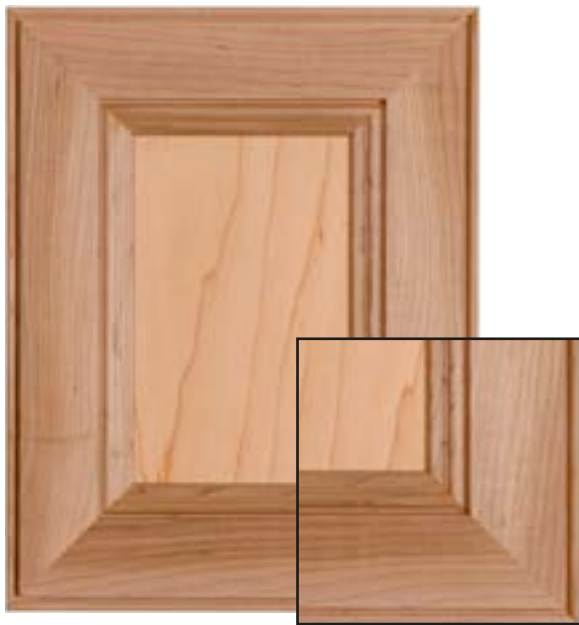

MAUI

Panel detail Recessed
Material Paint Grade Maple
Rail Size 3"