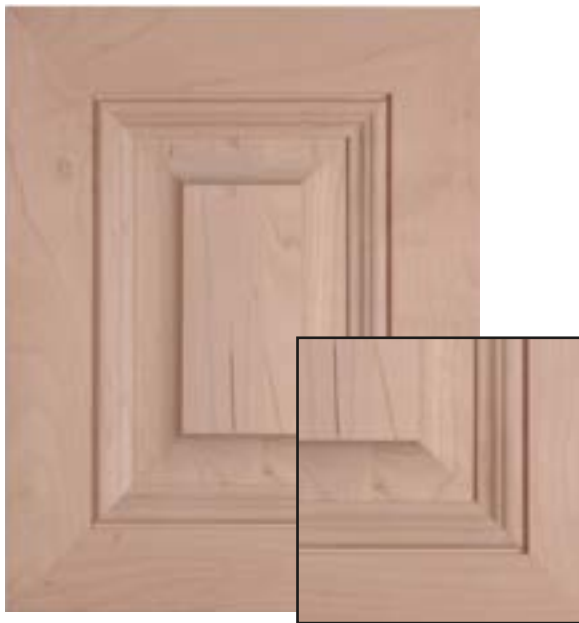

CHEGO

Panel detail Recessed
Material Select White Maple
Rail Size 2 ½"

STUDIO

Panel detail Recessed
Material Select White Maple
Rail Size 3"

MITERED RAISED PANEL

MITERED PROFILES

MITERED RAISED PANEL

MENDOCINO MITERED