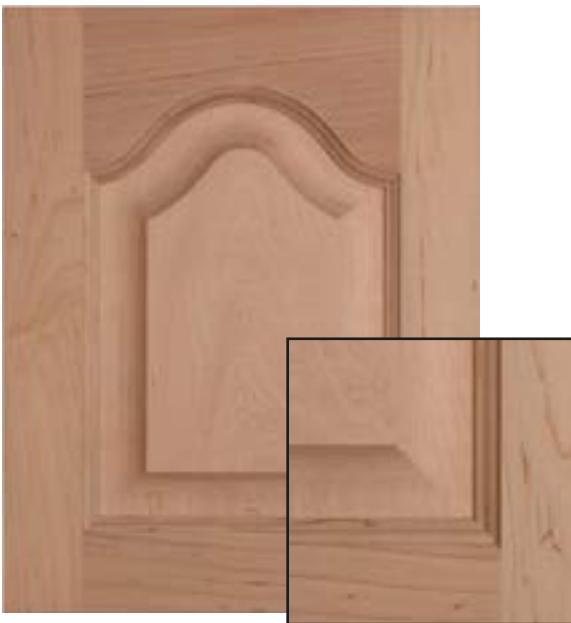

OUTSIDE EDGES

PANEL PROFILES

COPE AND STICK RAISED PANEL

COPE AND STICK RAISED PANEL

VIRGINIA

Panel detail Standard
Material Select White Maple
Rail Size 2 1/4"

ALEXANDER

Panel detail Standard
Material Select White Maple
Rail Size 2 1/4"

VICTORIA

Panel detail Standard
Material Soft Maple
Rail Size 2 1/4"

ANTHONY

Panel detail Standard
Material Select White Maple
Rail Size 2 1/4"

ROSARIO

Panel detail Standard
Material Select Alder
Rail Size 2 1/4"