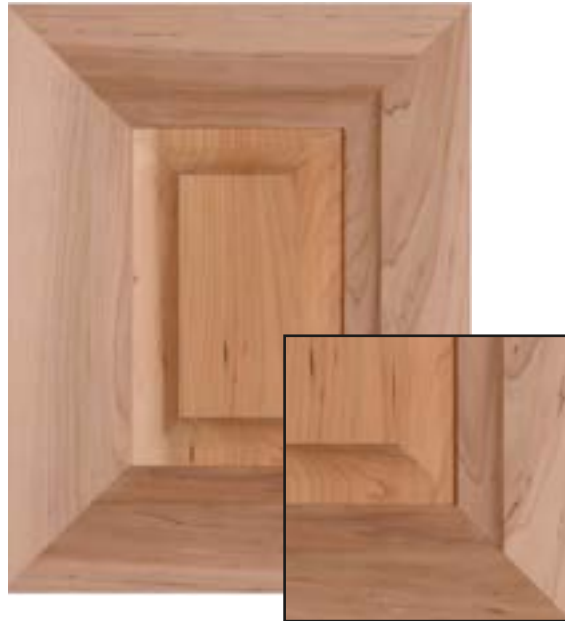

Panel detail Slant
Material Paint Grade MDF
Rail Size 2 1/2"

SAN JACINTO

Panel detail Slant Nueva
Material Select Alder
Rail Size 3"

TEXAS

Panel detail Texas
Material Soft Maple
Rail Size 3"

HOLLYWOOD

Panel detail Slant Nueva
Material Paint Grade Maple
Rail Size 2 1/2"

LEON

Panel detail Maverick
Material Paint Grade Maple
Rail Size 3"

MARITZA

Panel detail Standard
Material Paint Grade Maple
Rail Size 3"

HIGHLAND

Panel detail Standard
Material Paint Grade Maple
Rail Size 2 1/2"