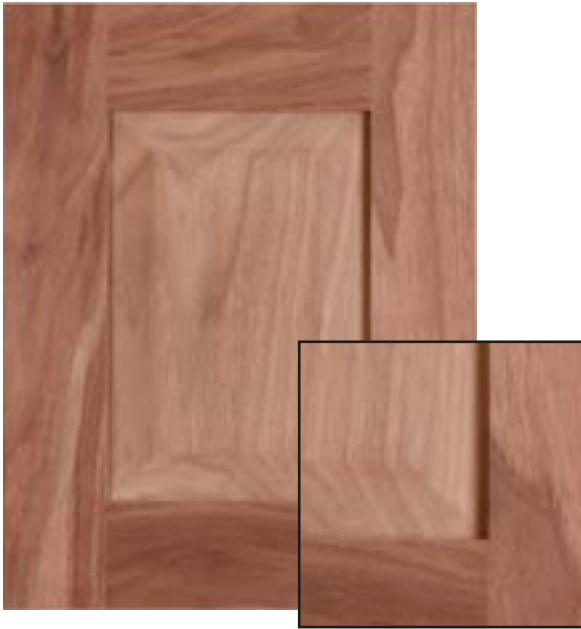

MONICA

- Panel detail   Maverick
- Material   Select Walnut
- Rail Size   2 1/4"