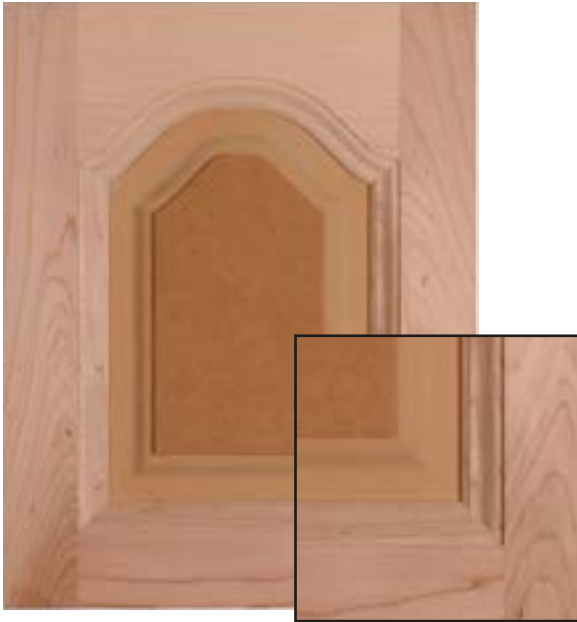

VERO

Panel detail Thalia
Material Paint Grade MDF
Rail Size 2 1/2"