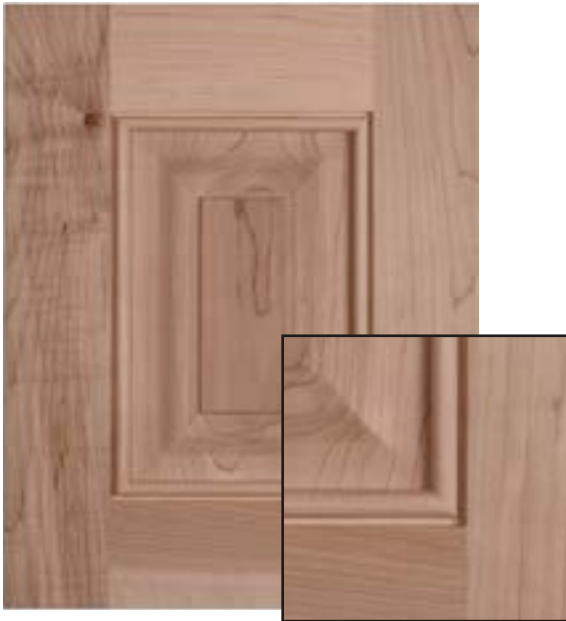

MOLDING RAISED PANEL

ALINA

Panel detail Large Ogee

Material Paint Grade Maple

Rail Size 2 ½"

MENDOCINO

Panel detail Large Standard

Material Paint Grade Maple