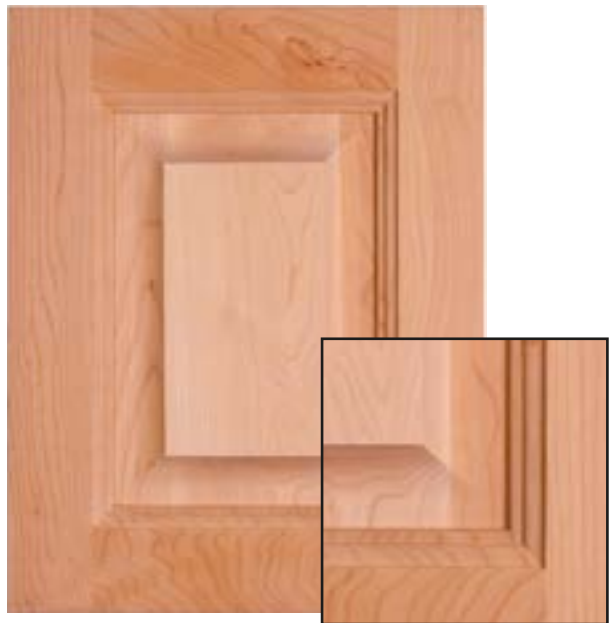

OUTSIDE EDGES

PANEL PROFILES

COPE AND STICK RAISED PANEL

COPE AND STICK RAISED PANEL

VIRGINIA

Panel detail Standard
Material Select White Maple
Rail Size 2 1/4"

ALEXANDER

Panel detail Standard
Material Select White Maple
Rail Size 2 1/4"

VICTORIA

Panel detail Standard
Material Soft Maple
Rail Size 2 1/4"

ANTHONY

Panel detail Standard
Material Select White Maple
Rail Size 2 1/4"

ROSARIO

Panel detail Standard
Material Select Alder
Rail Size 2 1/4"

FRIDA

Panel detail Standard
Material Select Alder
Rail Size 2 1/4"

AZTECA

Panel detail Standard
Material Select White Maple
Rail Size 2 1/2"

UNION

Panel detail Brothers
Material Select Alder
Rail Size 2 ½"