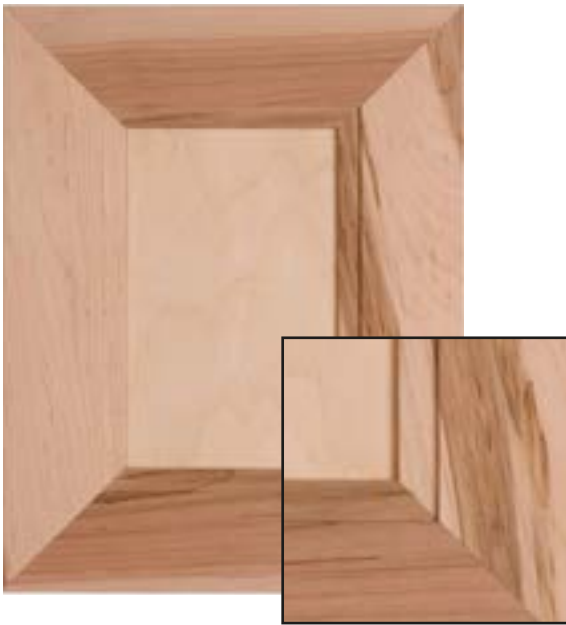

AVE 45

Panel detail Recessed
Material Paint Grade Maple
Rail Size 3"

MITERED RECESSED PANEL