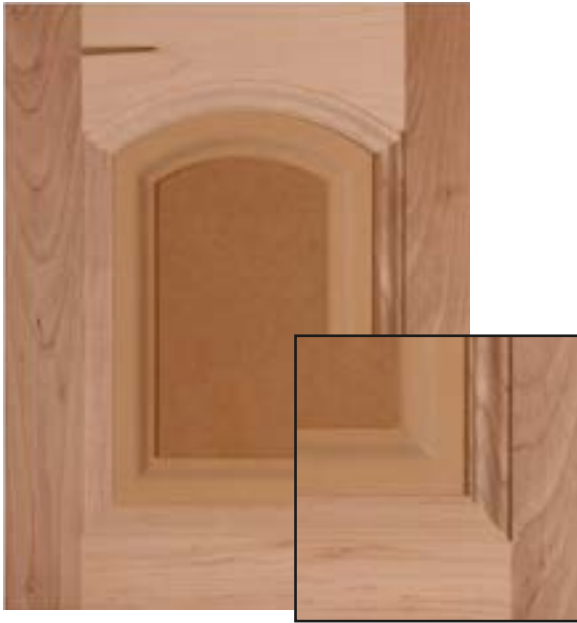

RIVERSTREAM

Panel detail Ogee
Material Soft Maple
Rail Size 2 ½"

BROOKLYN

Panel detail Brooklyn
Material Select Red Oak
Rail Size 2 ½"

THALIA

Panel detail Thalia
Material Paint Grade MDF
Rail Size 2 ½"

ROCIO