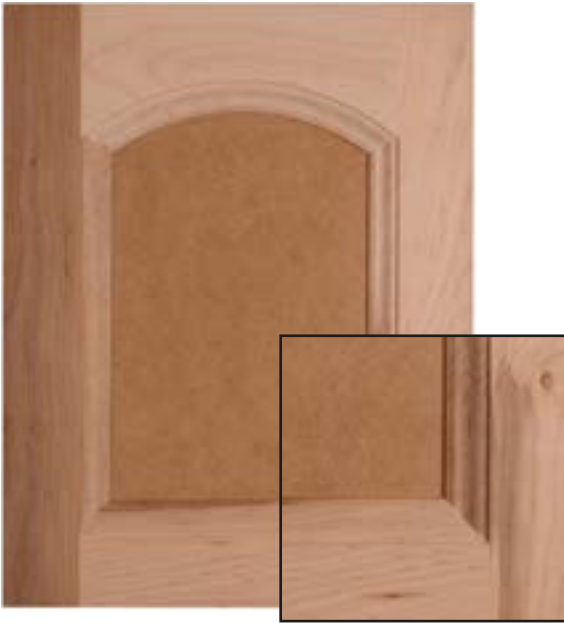

ROCIO

Panel detail Recessed
Material Paint Grade MDF
Rail Size 2 1/2"