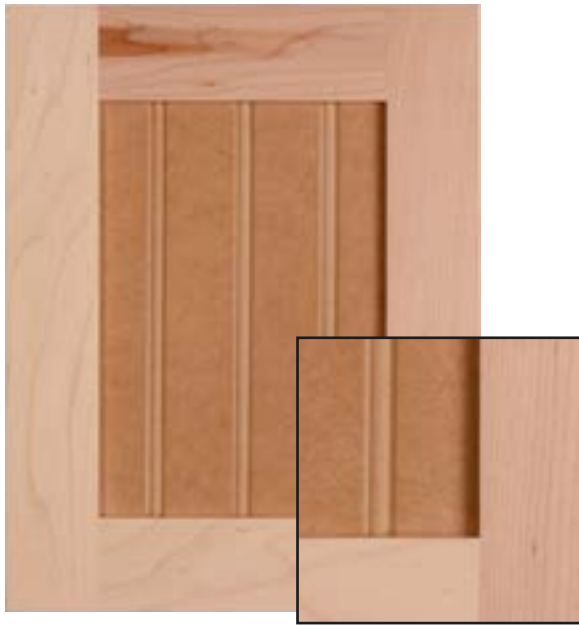

MONICA

Panel detail Recessed
Material Paint Grade MDF
Rail Size 2 ¼"

MONICA V-GROOVE

Panel detail Recessed with V-Groove
Material Paint Grade MDF
Rail Size 2 ¼"

COPE AND STICK RECESSED PANEL

MONICA BEADBOARD