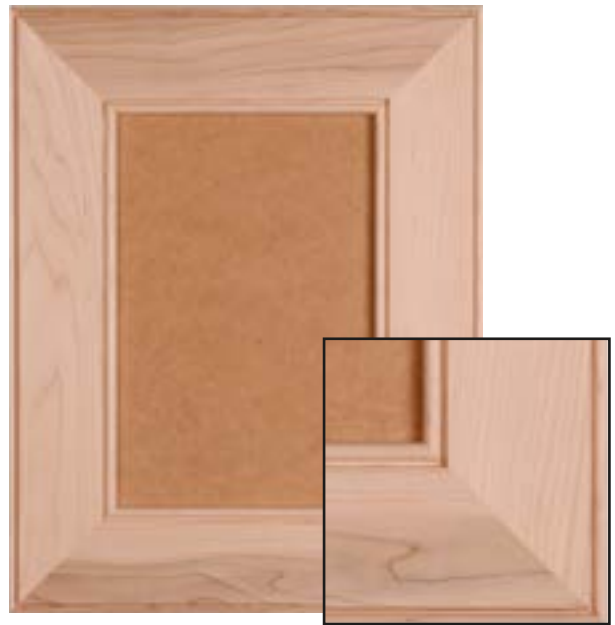

ALINWOOD

Panel detail Recessed
Material Select White Oak
Rail Size 2 ½"

MAUI

Panel detail Recessed
Material Paint Grade Maple
Rail Size 3"

SAN AMAX

Panel detail Recessed
Material Paint Grade MDF
Rail Size 2 ½"