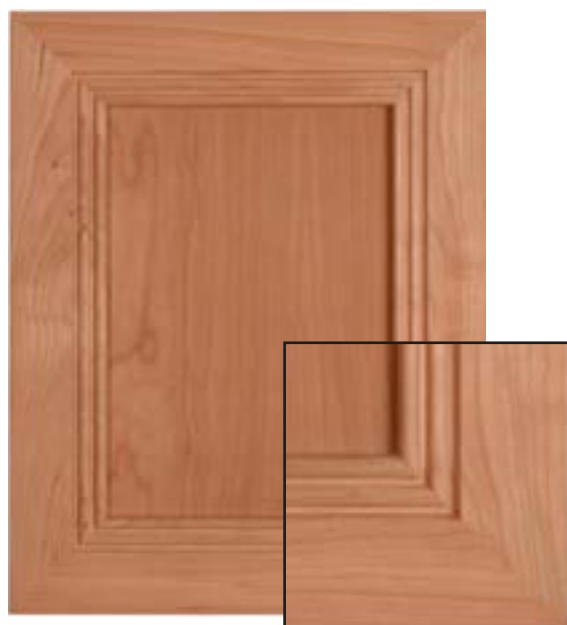

BRENTWOOD

Panel detail Recessed
Material Select Cherry
Rail Size 2 1/2"