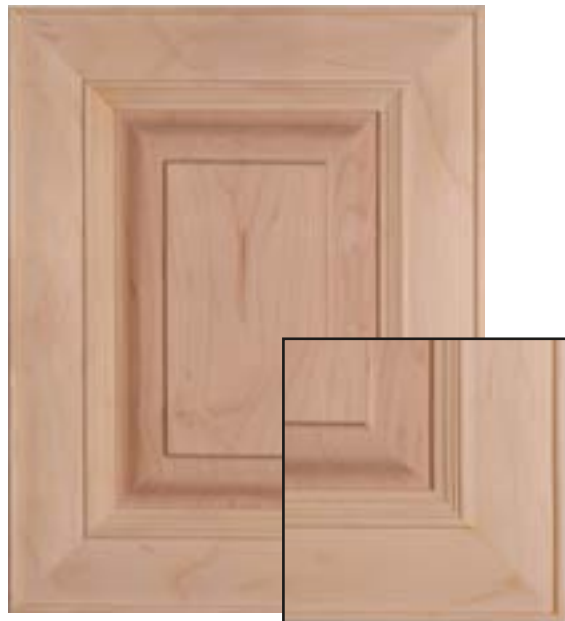

NEW YORK

Panel detail Standard
Material Select Cherry
Rail Size 3"

MICHIGAN

Panel detail Ogee
Material Select Red Oak
Rail Size 2 1/2"

SAN MARCOS

Panel detail Chamber
Material Soft Maple
Rail Size 2 1/2"

CORTINA

Panel detail Ogee
Material Select White Maple
Rail Size 2 1/2"

ALINWOOD

Panel detail Chamber
Material Paint Grade Maple
Rail Size 2 ½"

MAUI

Panel detail Standard
Material Paint Grade Maple
Rail Size 3"

SAN AMAX