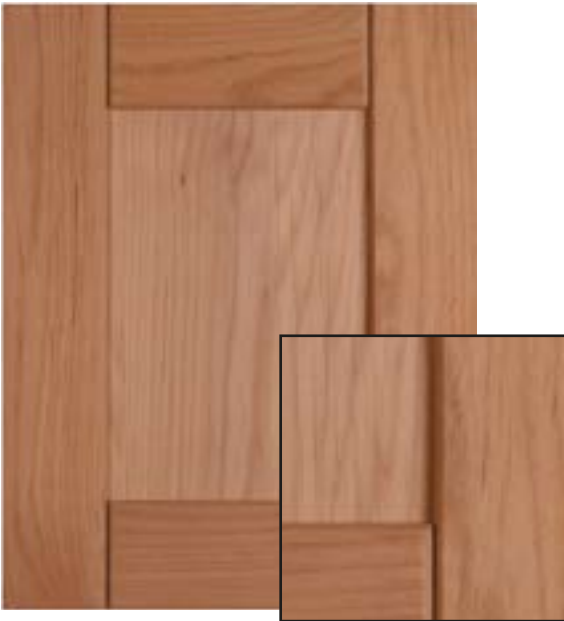

NOGALES

Panel detail Recessed
Material Select Alder
Rail Size 2 ½"