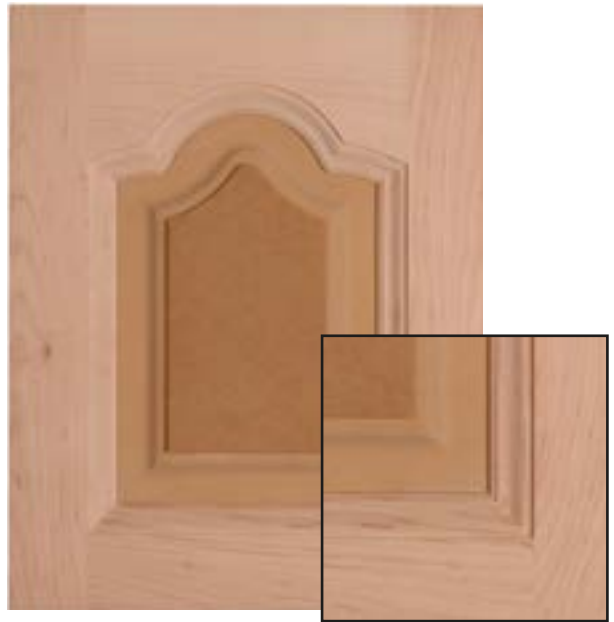

LUCERO

Panel detail Thalia
Material Paint Grade MDF
Rail Size 2 1/2"