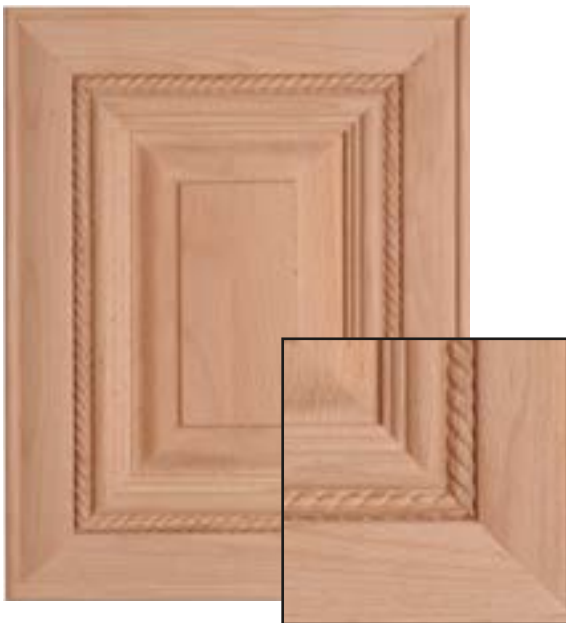

GLENDALE W/ ROPE

Panel detail Ogee
Material Beech
Rail Size 3"