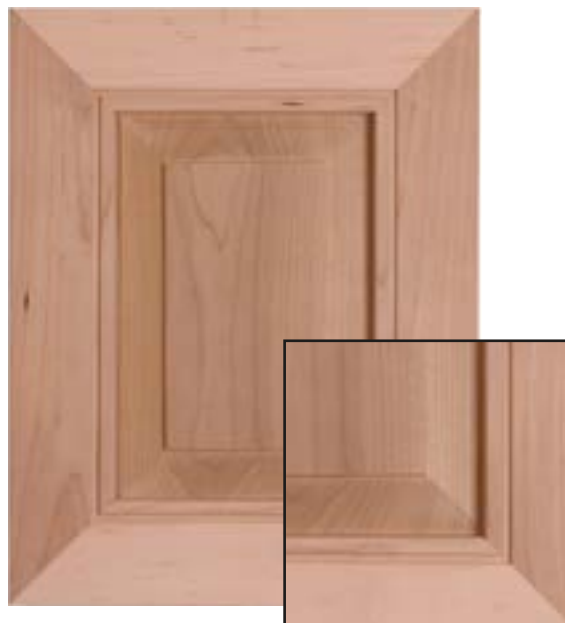

KELLY

Panel detail Slant
Material Paint Grade Maple
Rail Size 2 1/2"