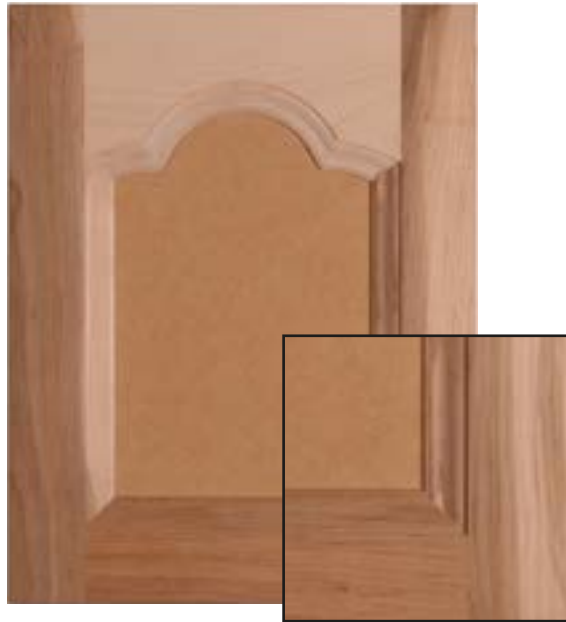

VERO

Panel detail Recessed
Material Paint Grade MDF
Rail Size 2 1/2"

LUCERO

Panel detail Recessed
Material Paint Grade MDF
Rail Size 2 1/2"

EXCALIBUR

Panel detail Recessed
Material Select White Oak
Rail Size 2 1/2"