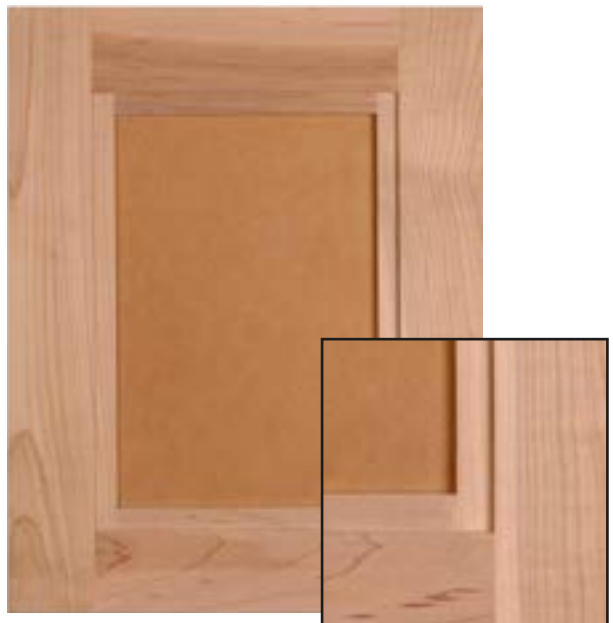

ALLEY

Panel detail Recessed
Material Paint Grade MDF
Rail Size 2 ½"