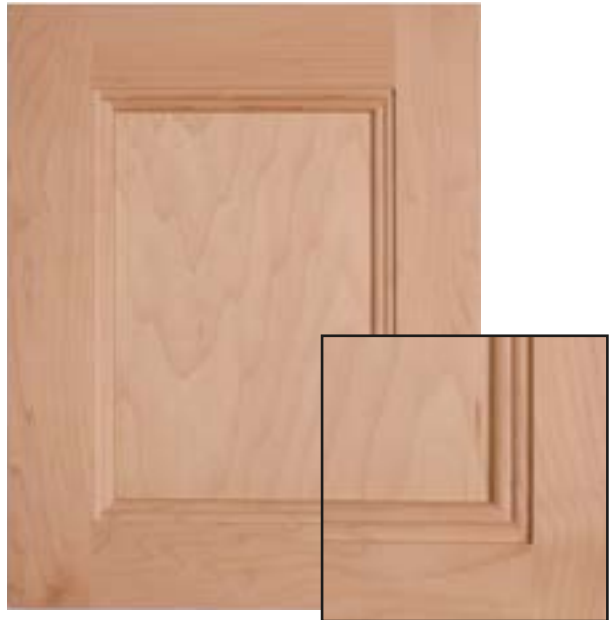

MELODY

Panel detail Recessed
Material Select Red Oak
Rail Size 2 1/2"

JAYDEN

Panel detail Recessed
Material Select Alder
Rail Size 2 1/2"

BETO VAZQUEZ

Panel detail Recessed
Material Select White Maple
Rail Size 2 1/2"