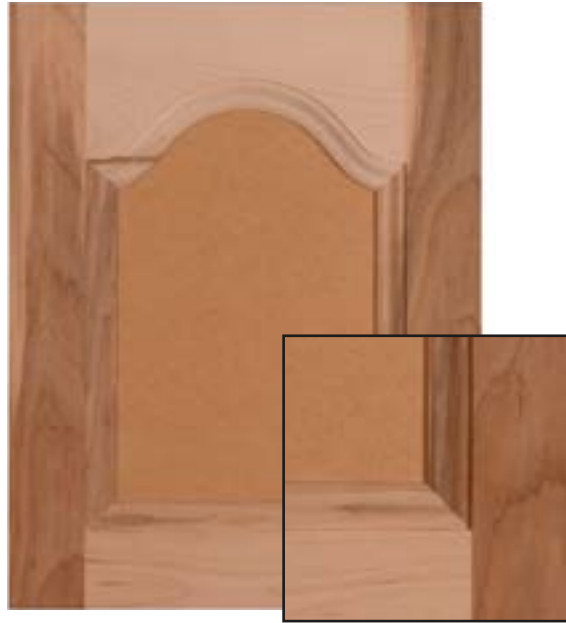

SELENA

Panel detail Recessed
Material Paint Grade MDF
Rail Size 2 1/2"