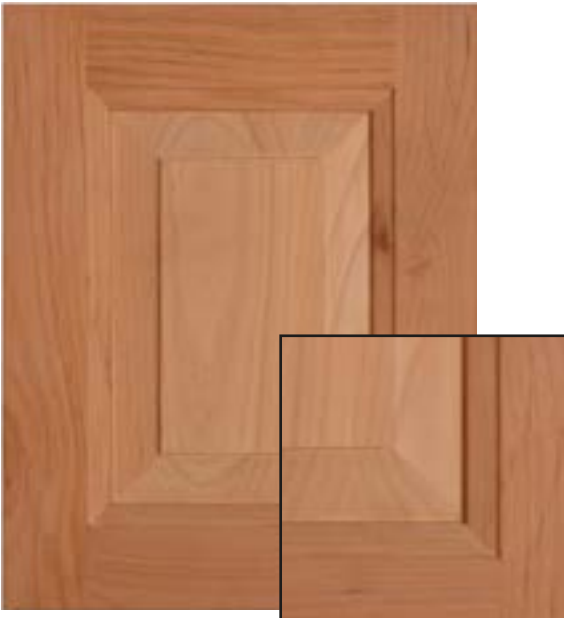

EXCALIBUR

Panel detail Diana
Material Select White Oak
Rail Size 2 ½"

MELODY

Panel detail Ogee
Material Select Red Oak
Rail Size 2 ½"

JAYDEN

Panel detail Slant
Material Select Alder
Rail Size 2 ½"

BETO VASQUEZ