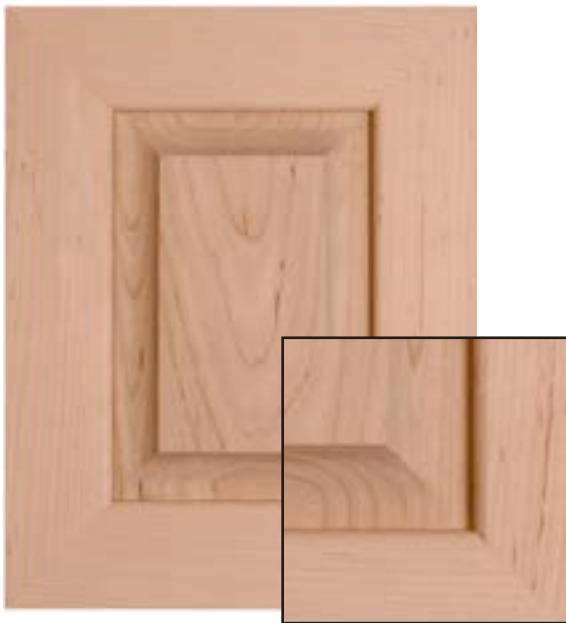

BULLDOOR

Panel detail Standard
Material Select White Maple
Rail Size 2 ½"