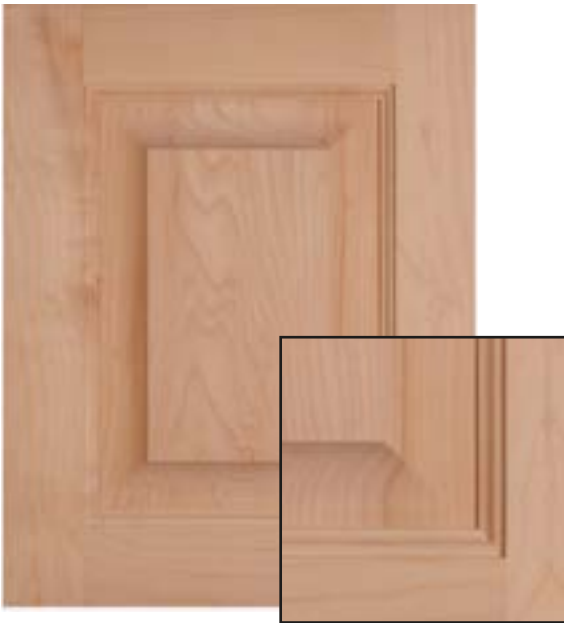

OUTSIDE EDGES

PANEL PROFILES

COPE AND STICK RAISED PANEL

COPE AND STICK RAISED PANEL

VIRGINIA

Panel detail Standard
Material Select White Maple
Rail Size 2 1/4"

ALEXANDER

Panel detail Standard
Material Select White Maple
Rail Size 2 1/4"