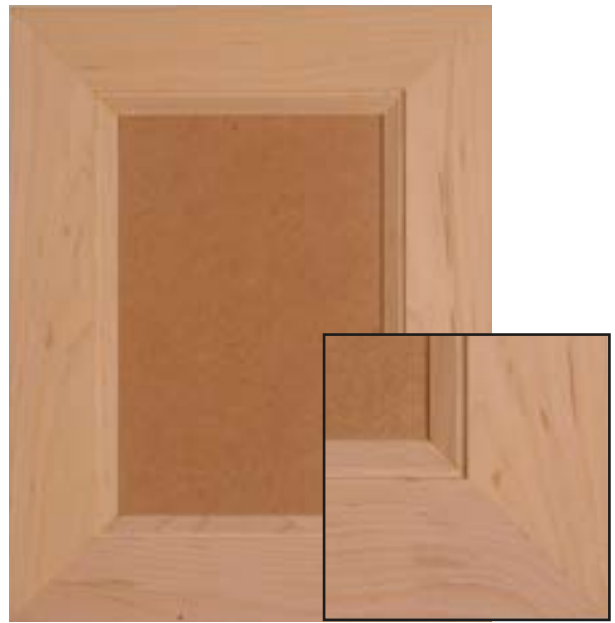

BRENTWOOD

Panel detail Recessed
Material Select Cherry
Rail Size 2 1/2"

MITERED RECESSED PANEL

SAN JACINTO

Panel detail Recessed
Material Soft Maple
Rail Size 3"

MAYORGA

Panel detail Recessed
Material Paint Grade MDF
Rail Size 2 1/2"