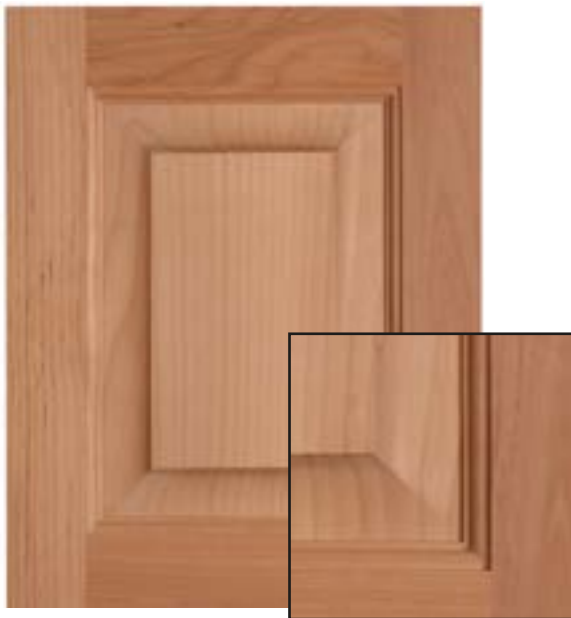

OUTSIDE EDGES

PANEL PROFILES

COPE AND STICK RAISED PANEL

COPE AND STICK RAISED PANEL

VIRGINIA

Panel detail Standard
Material Select White Maple
Rail Size 2 1/4"

ALEXANDER

Panel detail Standard
Material Select White Maple
Rail Size 2 1/4"

VICTORIA

Panel detail Standard
Material Soft Maple
Rail Size 2 1/4"

ANTHONY

Panel detail Standard
Material Select White Maple
Rail Size 2 1/4"

ROSARIO

Panel detail Standard
Material Select Alder
Rail Size 2 1/4"

FRIDA

Panel detail Standard
Material Select Alder
Rail Size 2 1/4"

AZTECA

Panel detail Standard
Material Select White Maple
Rail Size 2 1/2"

UNION

Panel detail Brothers
Material Select Alder
Rail Size 2 ½"