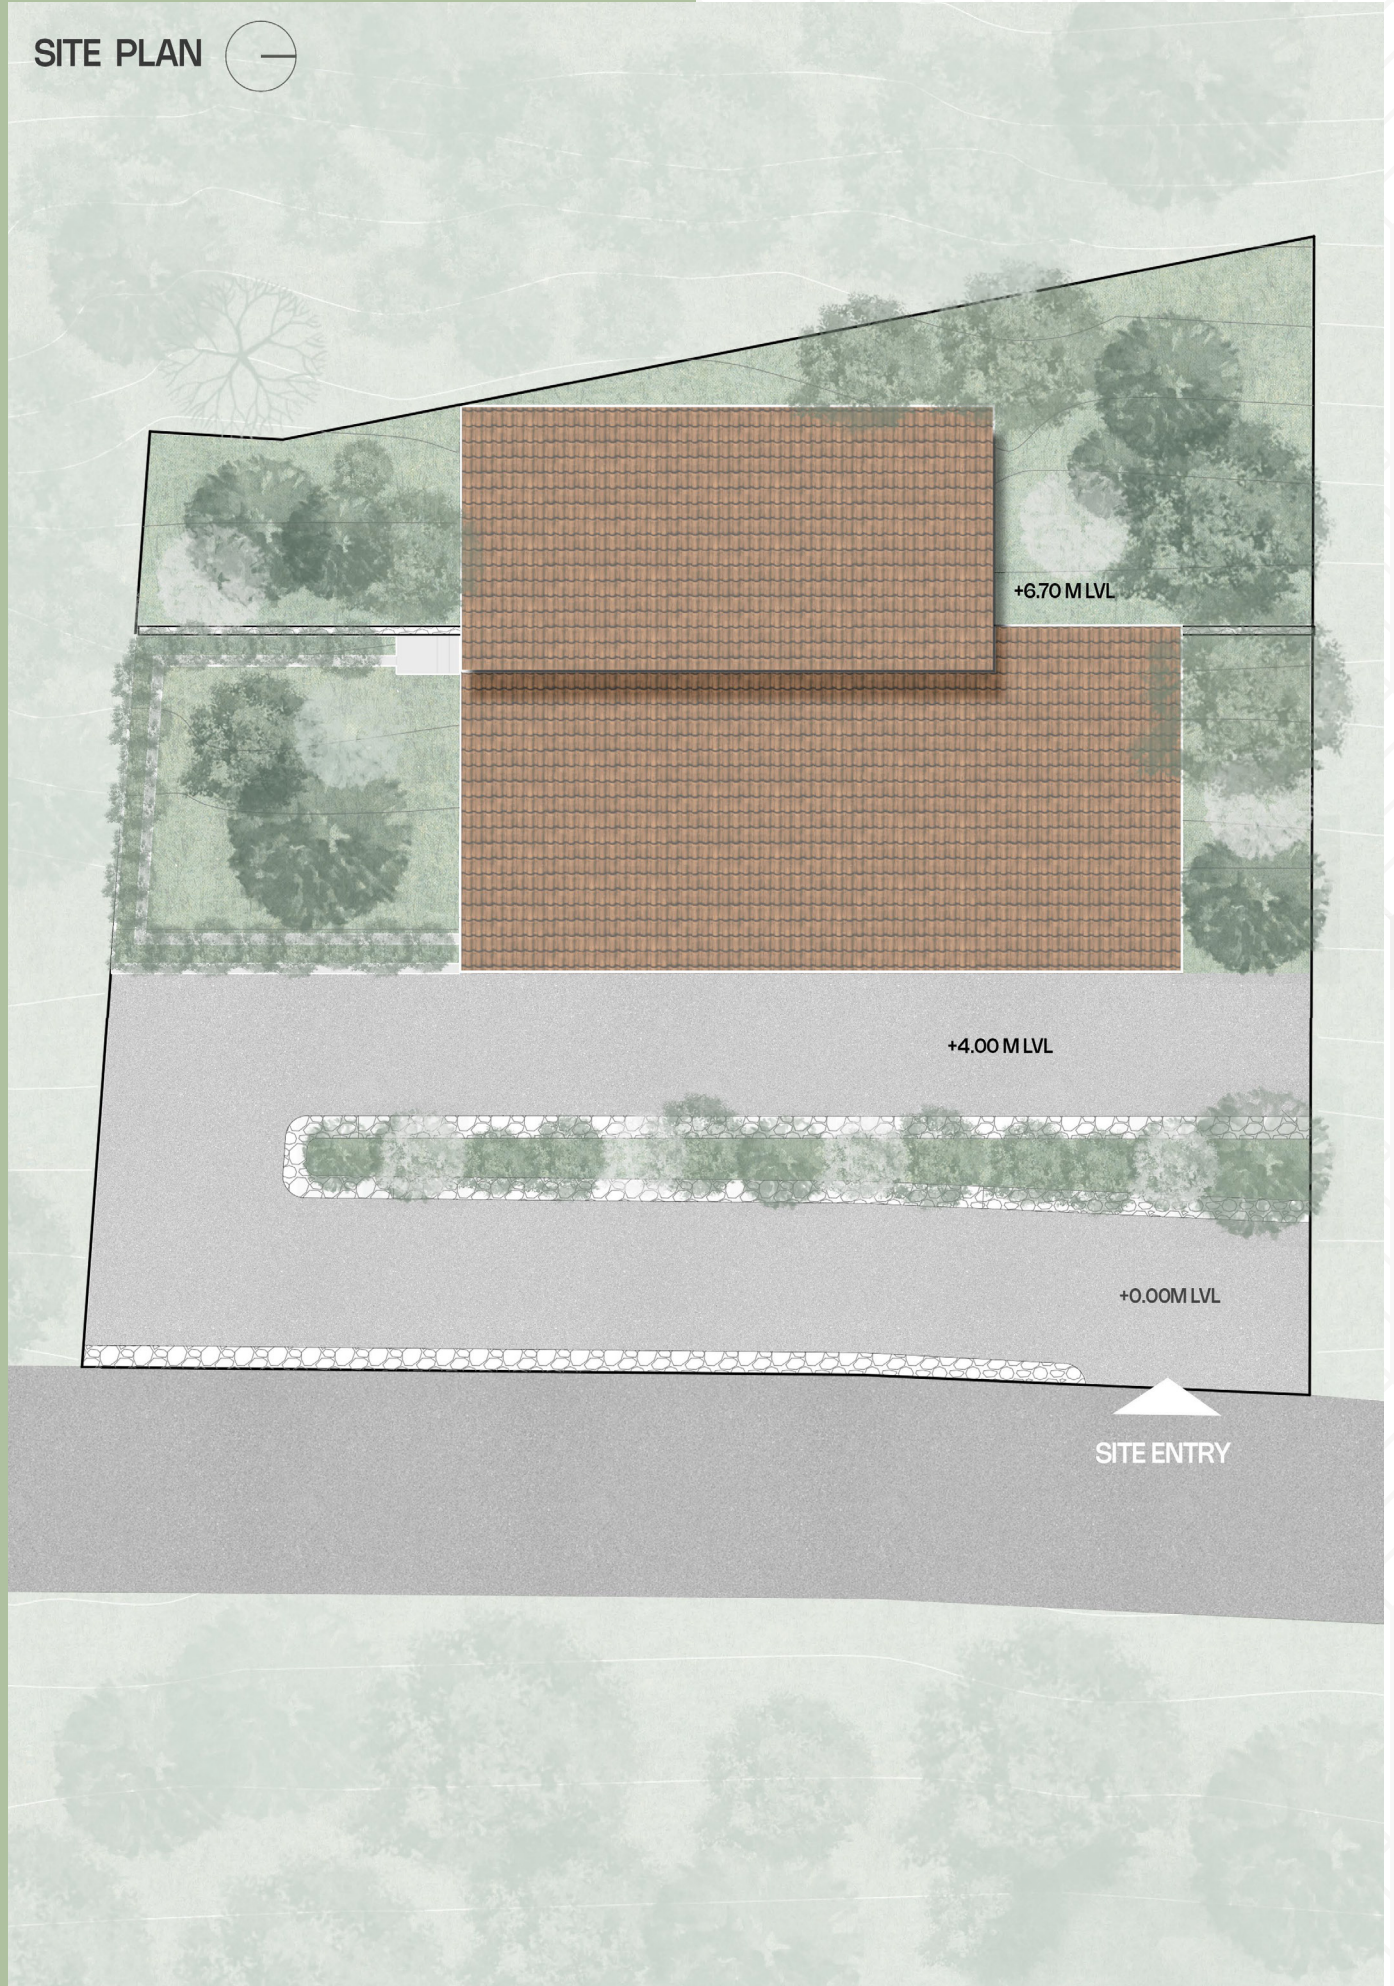

SITE PLAN

+6.70 MLVL

+4.00 MLVL

+0.00 MLVL

SITE ENTRY