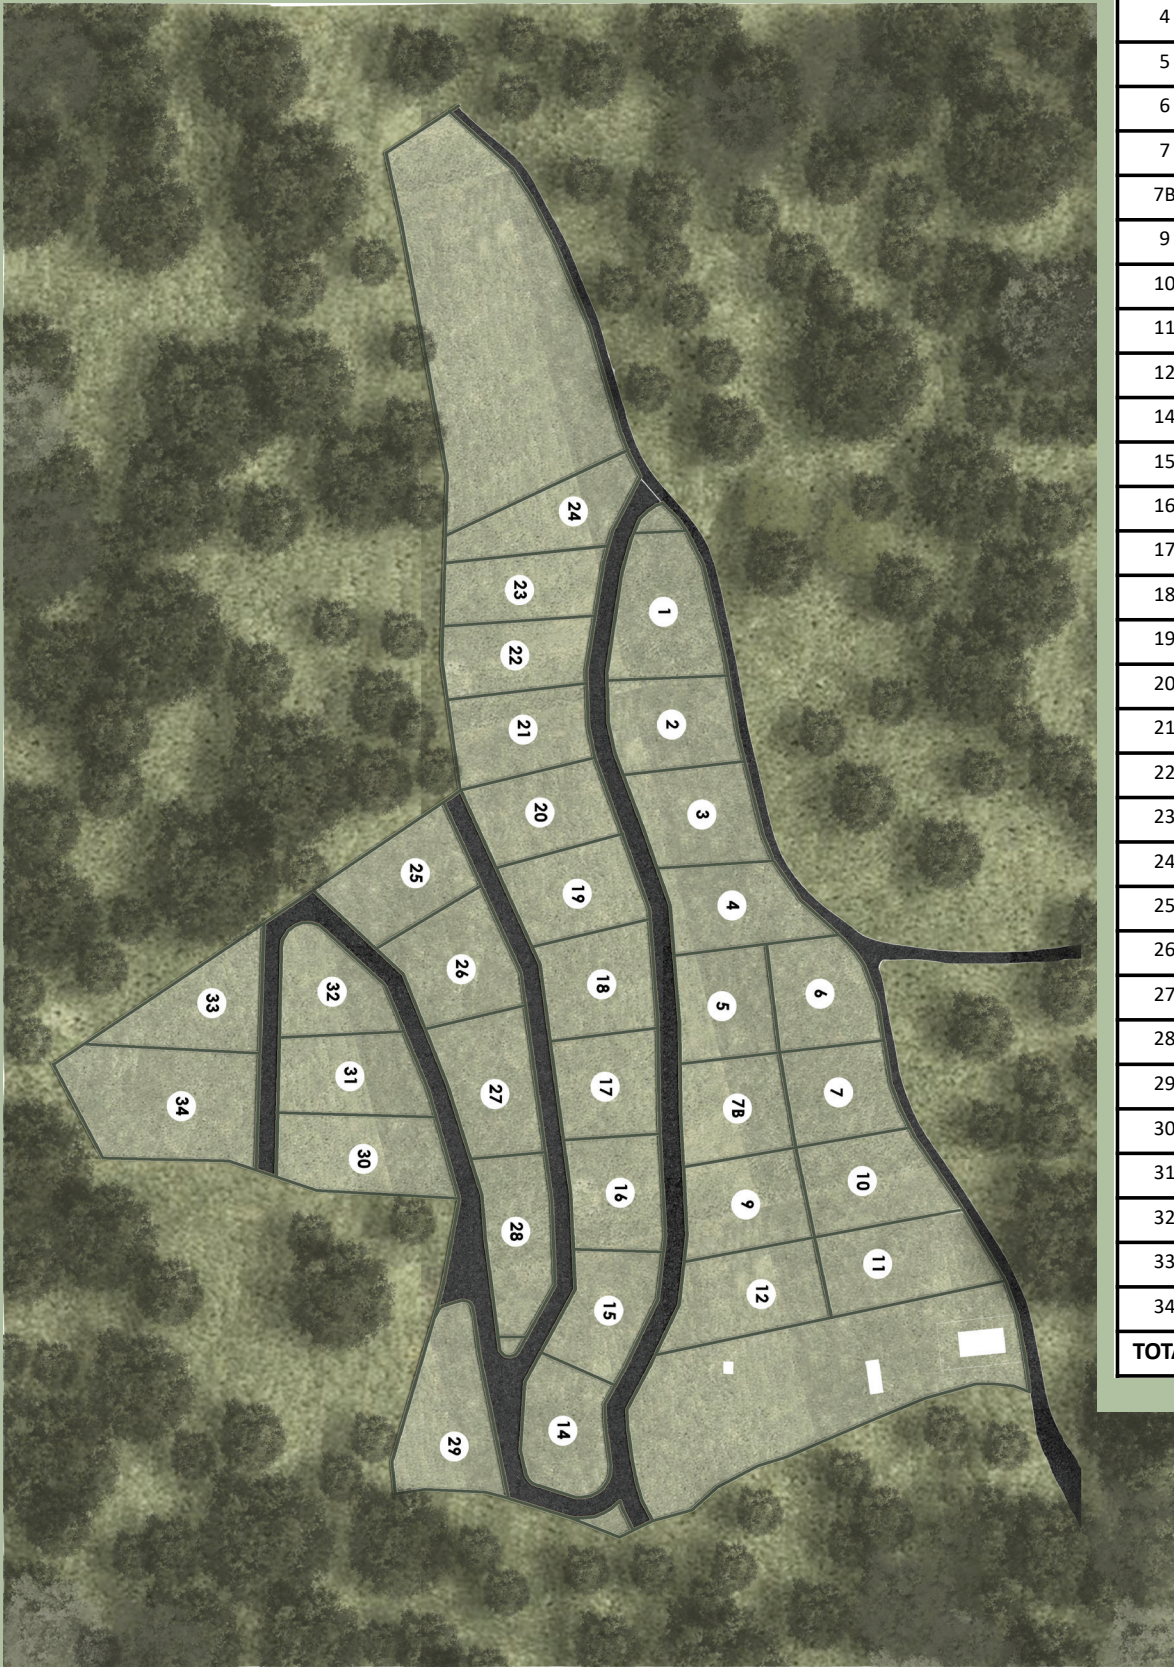

“Breathing in the Fresh Mountain Air.
Hilltop Serenity at Its Finest”

SITE PLAN

+6.70 MLVL

+4.00 MLVL

+0.00 MLVL

SITE ENTRY

Beauty of Kotagiri

Nestled amidst the emerald embrace of the Nilgiri hills, Kotagiri offers a captivating escape. Imagine waking up to mornings painted with mist clinging to the verdant slopes, the crisp mountain air invigorating your senses. Your luxurious villa, a haven of tranquillity, boasts expansive windows that frame the breathtaking panorama. Spend your days exploring hidden waterfalls, trekking through lush tea plantations, or simply unwinding by the infinity Pool, mesmerized by the endless horizon. In Kotagiri, villa life isn't just a vacation. It's a chance to reconnect with nature's beauty and experience serenity at its finest.

Unwind in Paradise. Discover Luxury Living in Our Hilltop Villa

Plot Layout

AREA DETAILS			
PLOT NO	in Sqmt	in Sqft	in Cent
1	1169	12583	28.89
2	973	10473	24.04
3	973	10473	24.04
4	976	10506	24.12
5	881	9483	21.77
6	898	9666	22.19
7	851	9160	21.03
7B	915	9849	22.61
9	972	10463	24.02
10	973	10473	24.04
11	1124	12099	27.77
12	1084	11668	26.79
14	900	9688	22.24
15	900	9688	22.24
16	900	9688	22.24
17	900	9688	22.24
18	975	10495	24.09
19	950	10226	23.47
20	951	10236	23.50
21	959	10323	23.70
22	882	9494	21.79
23	881	9483	21.77
24	911	9806	22.51
25	1050	11302	25.95
26	1051	11313	25.97
27	1051	11313	25.97
28	960	10333	23.72
29	1232	13261	30.44
30	1127	12131	27.85
31	969	10430	23.94
32	850	9149	21.00
33	1000	10764	24.71
34	1733	18654	42.82
TOTAL	32921	354358	813.48