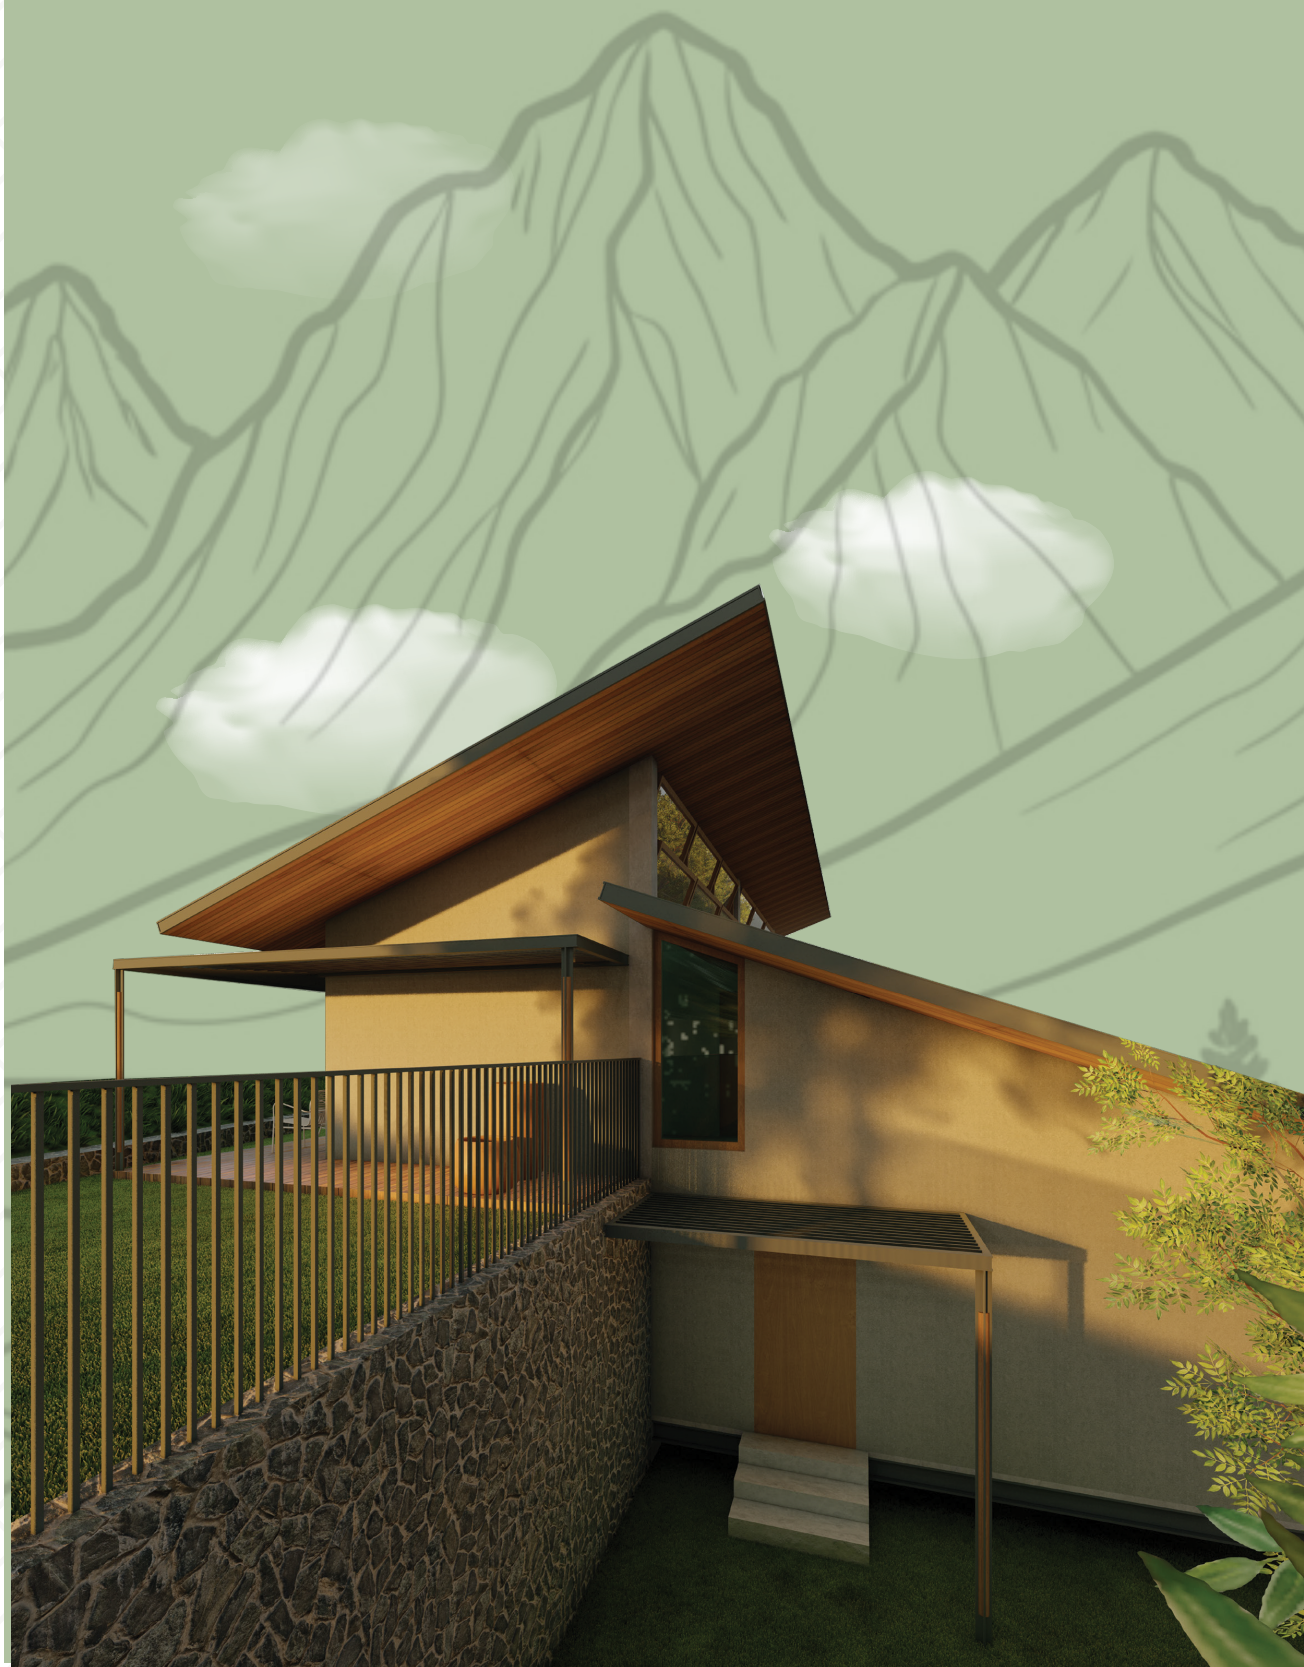

Children's Play Area

Resort Rooms

Reconnect with Nature's Beauty

Nestled amidst Tea plantation and vibrant blooms lies the resort's serenity lawn, a haven dedicated to pure relaxation. The boundless expanse of Emeraldgreen stretches outwards, inviting you to sink your toes into the plush grass. Sunloungers, strategically positioned to capture the gentle caress of the ocean breeze, beckon you to unwind. Fluffy white umbrellas offer respite from the Sun's warmth, creating pockets of cool shade perfect for curling up with a good book. The rhythmic whisper of the nearby waves provides a natural soundtrack, while the occasional chirp of exotic birds adds a touch of whimsy. In the distance, the horizon blurs seamlessly between the turquoise ocean and the endless blue sky, painting a picture of tranquility. Whether you seek a solo escape with a refreshing drink, a romantic rendezvous under the starlit sky, or a family picnic under the warm Sun, the serenity lawn offers the perfect sanctuary to unwind and reconnect with yourself and your loved ones.

“Breathing in the Fresh Mountain Air.
Hilltop Serenity at Its Finest”

SITE PLAN

+6.70 MLVL

+4.00 MLVL

+0.00 MLVL

SITE ENTRY

Beauty of Kotagiri

Nestled amidst the emerald embrace of the Nilgiri hills, Kotagiri offers a captivating escape. Imagine waking up to mornings painted with mist clinging to the verdant slopes, the crisp mountain air invigorating your senses. Your luxurious villa, a haven of tranquillity, boasts expansive windows that frame the breathtaking panorama. Spend your days exploring hidden waterfalls, trekking through lush tea plantations, or simply unwinding by the infinity Pool, mesmerized by the endless horizon. In Kotagiri, villa life isn't just a vacation. It's a chance to reconnect with nature's beauty and experience serenity at its finest.