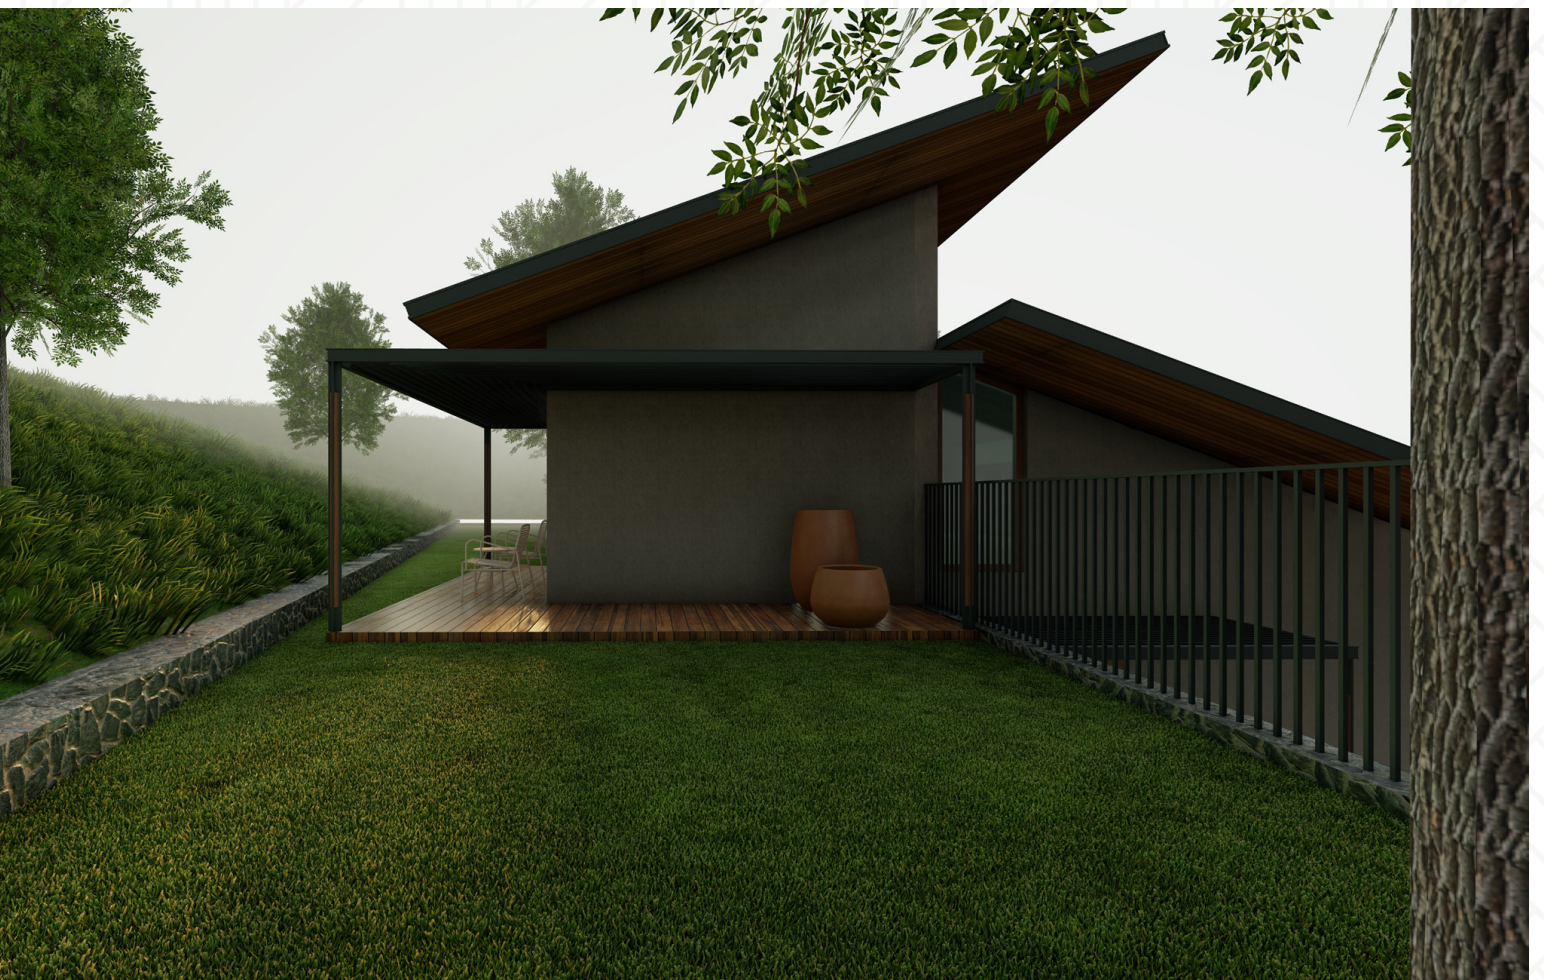

Children's Play Area

Resort Rooms

Reconnect with Nature's Beauty

Nestled amidst Tea plantation and vibrant blooms lies the resort's serenity lawn, a haven dedicated to pure relaxation. The boundless expanse of Emeraldgreen stretches outwards, inviting you to sink your toes into the plush grass. Sunloungers, strategically positioned to capture the gentle caress of the ocean breeze, beckon you to unwind. Fluffy white umbrellas offer respite from the Sun's warmth, creating pockets of cool shade perfect for curling up with a good book. The rhythmic whisper of the nearby waves provides a natural soundtrack, while the occasional chirp of exotic birds adds a touch of whimsy. In the distance, the horizon blurs seamlessly between the turquoise ocean and the endless blue sky, painting a picture of tranquility. Whether you seek a solo escape with a refreshing drink, a romantic rendezvous under the starlit sky, or a family picnic under the warm Sun, the serenity lawn offers the perfect sanctuary to unwind and reconnect with yourself and your loved ones.

“Breathing in the Fresh Mountain Air.
Hilltop Serenity at Its Finest”

SITE PLAN

+6.70 MLVL

+4.00 MLVL

+0.00 MLVL

SITE ENTRY

Beauty of Kotagiri

Nestled amidst the emerald embrace of the Nilgiri hills, Kotagiri offers a captivating escape. Imagine waking up to mornings painted with mist clinging to the verdant slopes, the crisp mountain air invigorating your senses. Your luxurious villa, a haven of tranquillity, boasts expansive windows that frame the breathtaking panorama. Spend your days exploring hidden waterfalls, trekking through lush tea plantations, or simply unwinding by the infinity Pool, mesmerized by the endless horizon. In Kotagiri, villa life isn't just a vacation. It's a chance to reconnect with nature's beauty and experience serenity at its finest.