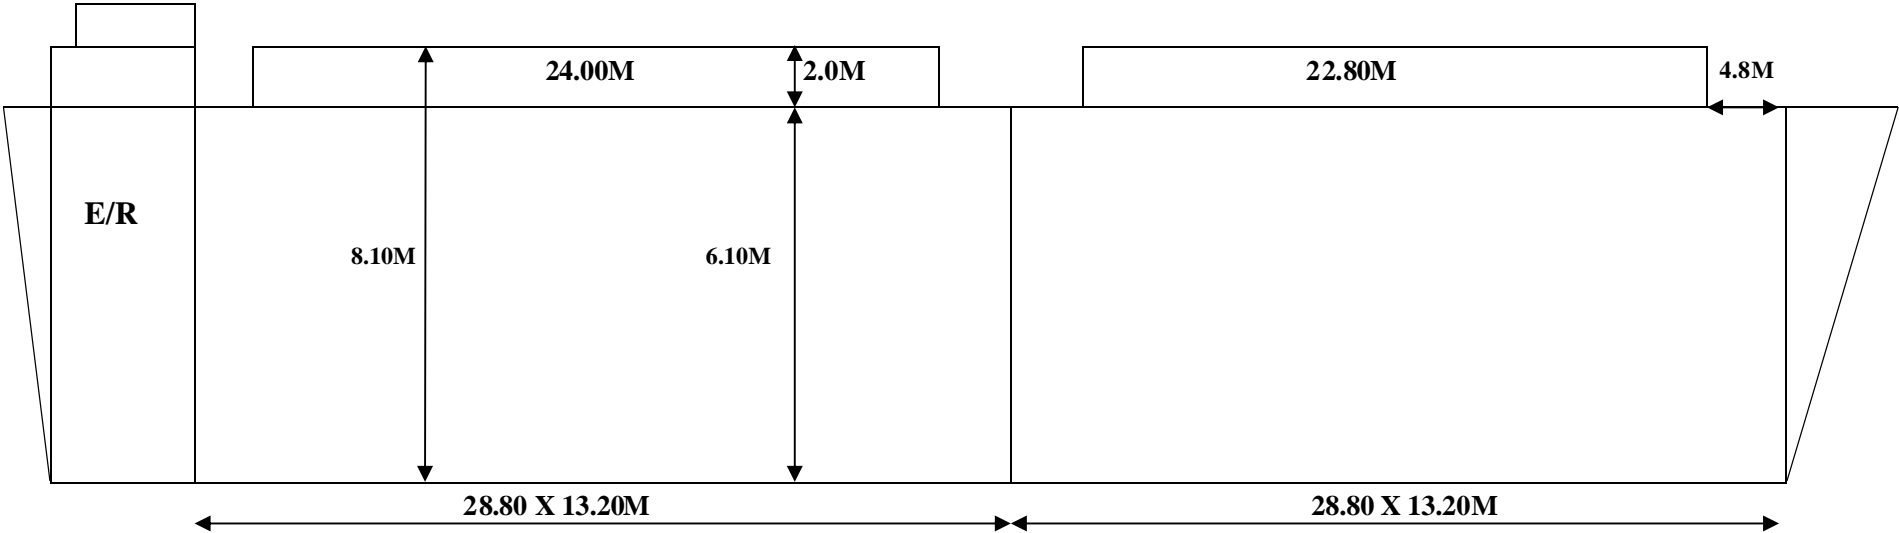

MV. "SKY LILY" (天莉轮)

PROFILE

MAIN DECK

FORESIDE OF HOLD NO.1

BACKSIDE OF HOLD NO.1

FORESIDE OF HOLD NO.2

BACKSIDE OF HOLD NO.2